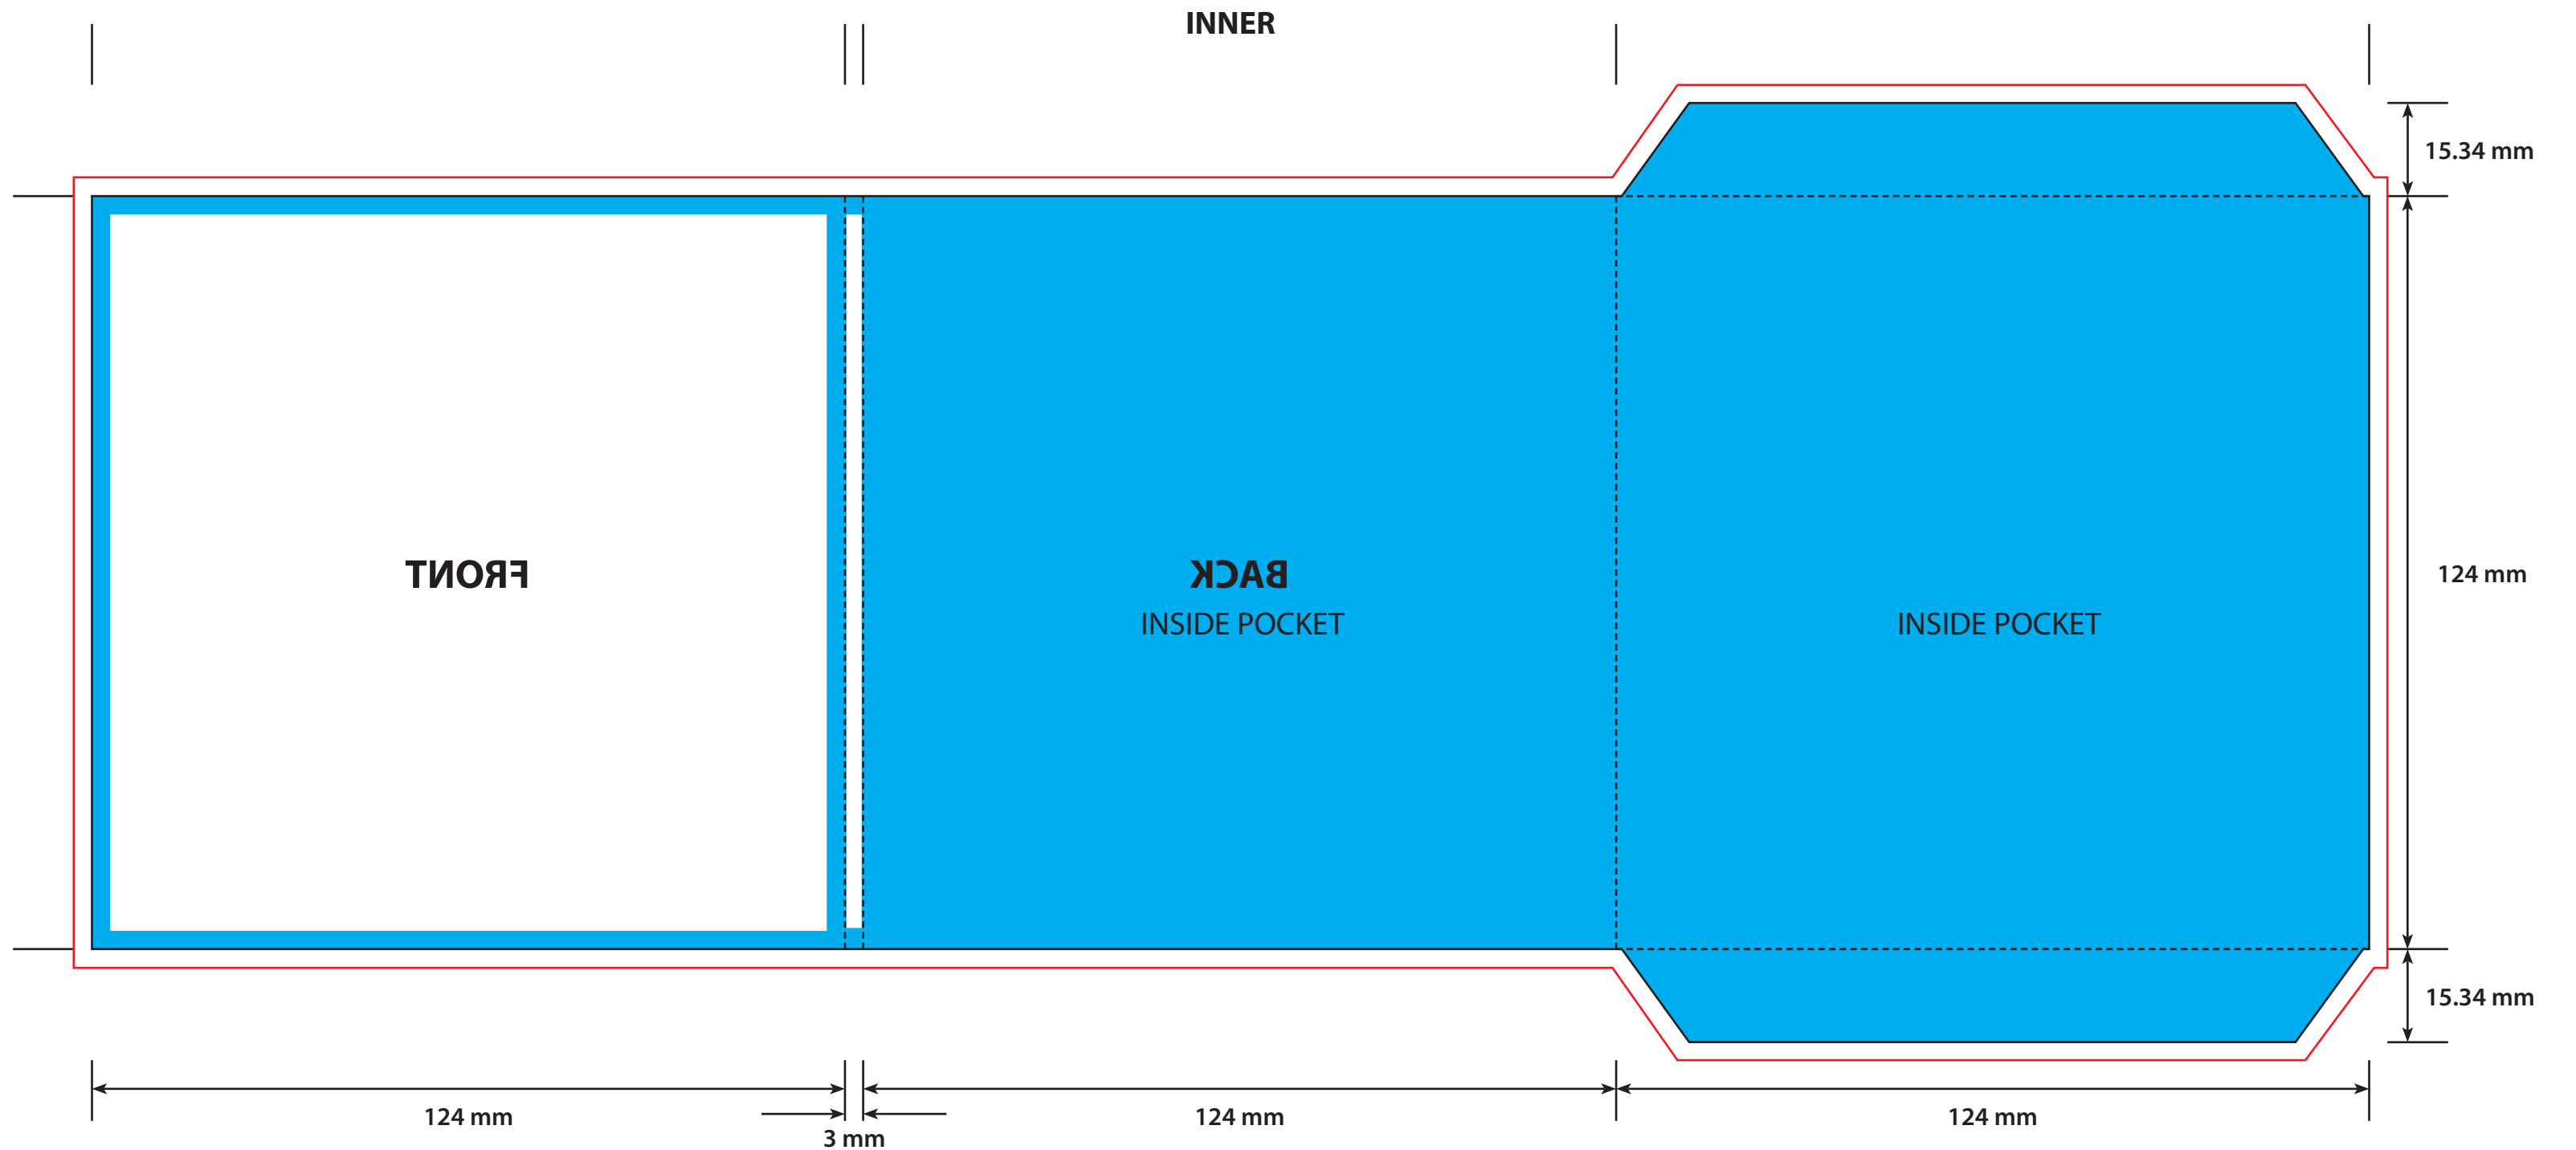

KEY

- Trim Line
- Fold Line
- 3mm Safety Area - Important text and logos should not be in this area.
- 3mm Required Bleed Area - Background should extend to this line.

AVAILABLE CARD STOCKS *

240gsm White/White > Standard