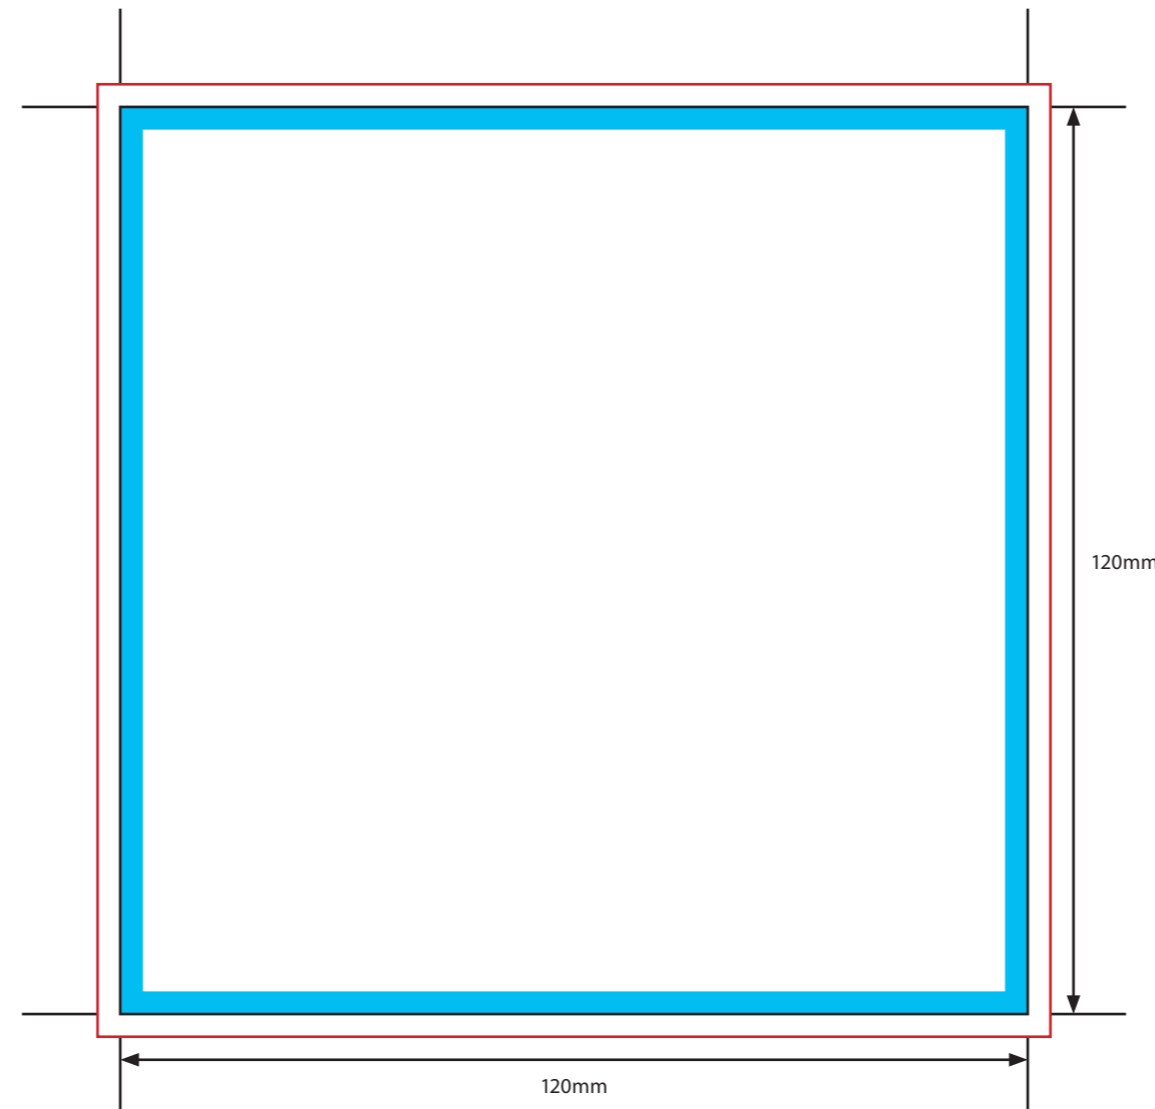

FRONT

KEY

- Trim Line
- - - - - Fold Line
- 3mm Safety Area - *Important text and logos should not be in this area.*
- 3mm Required Bleed Area - *Background should extend to this line.*

AVAILABLE PAPER STOCKS *

BACK

KEY

- Trim Line
- - - - - Fold Line
- 3mm Safety Area - *Important text and logos should not be in this area.*
- 3mm Required Bleed Area - *Background should extend to this line.*

AVAILABLE PAPER STOCKS *