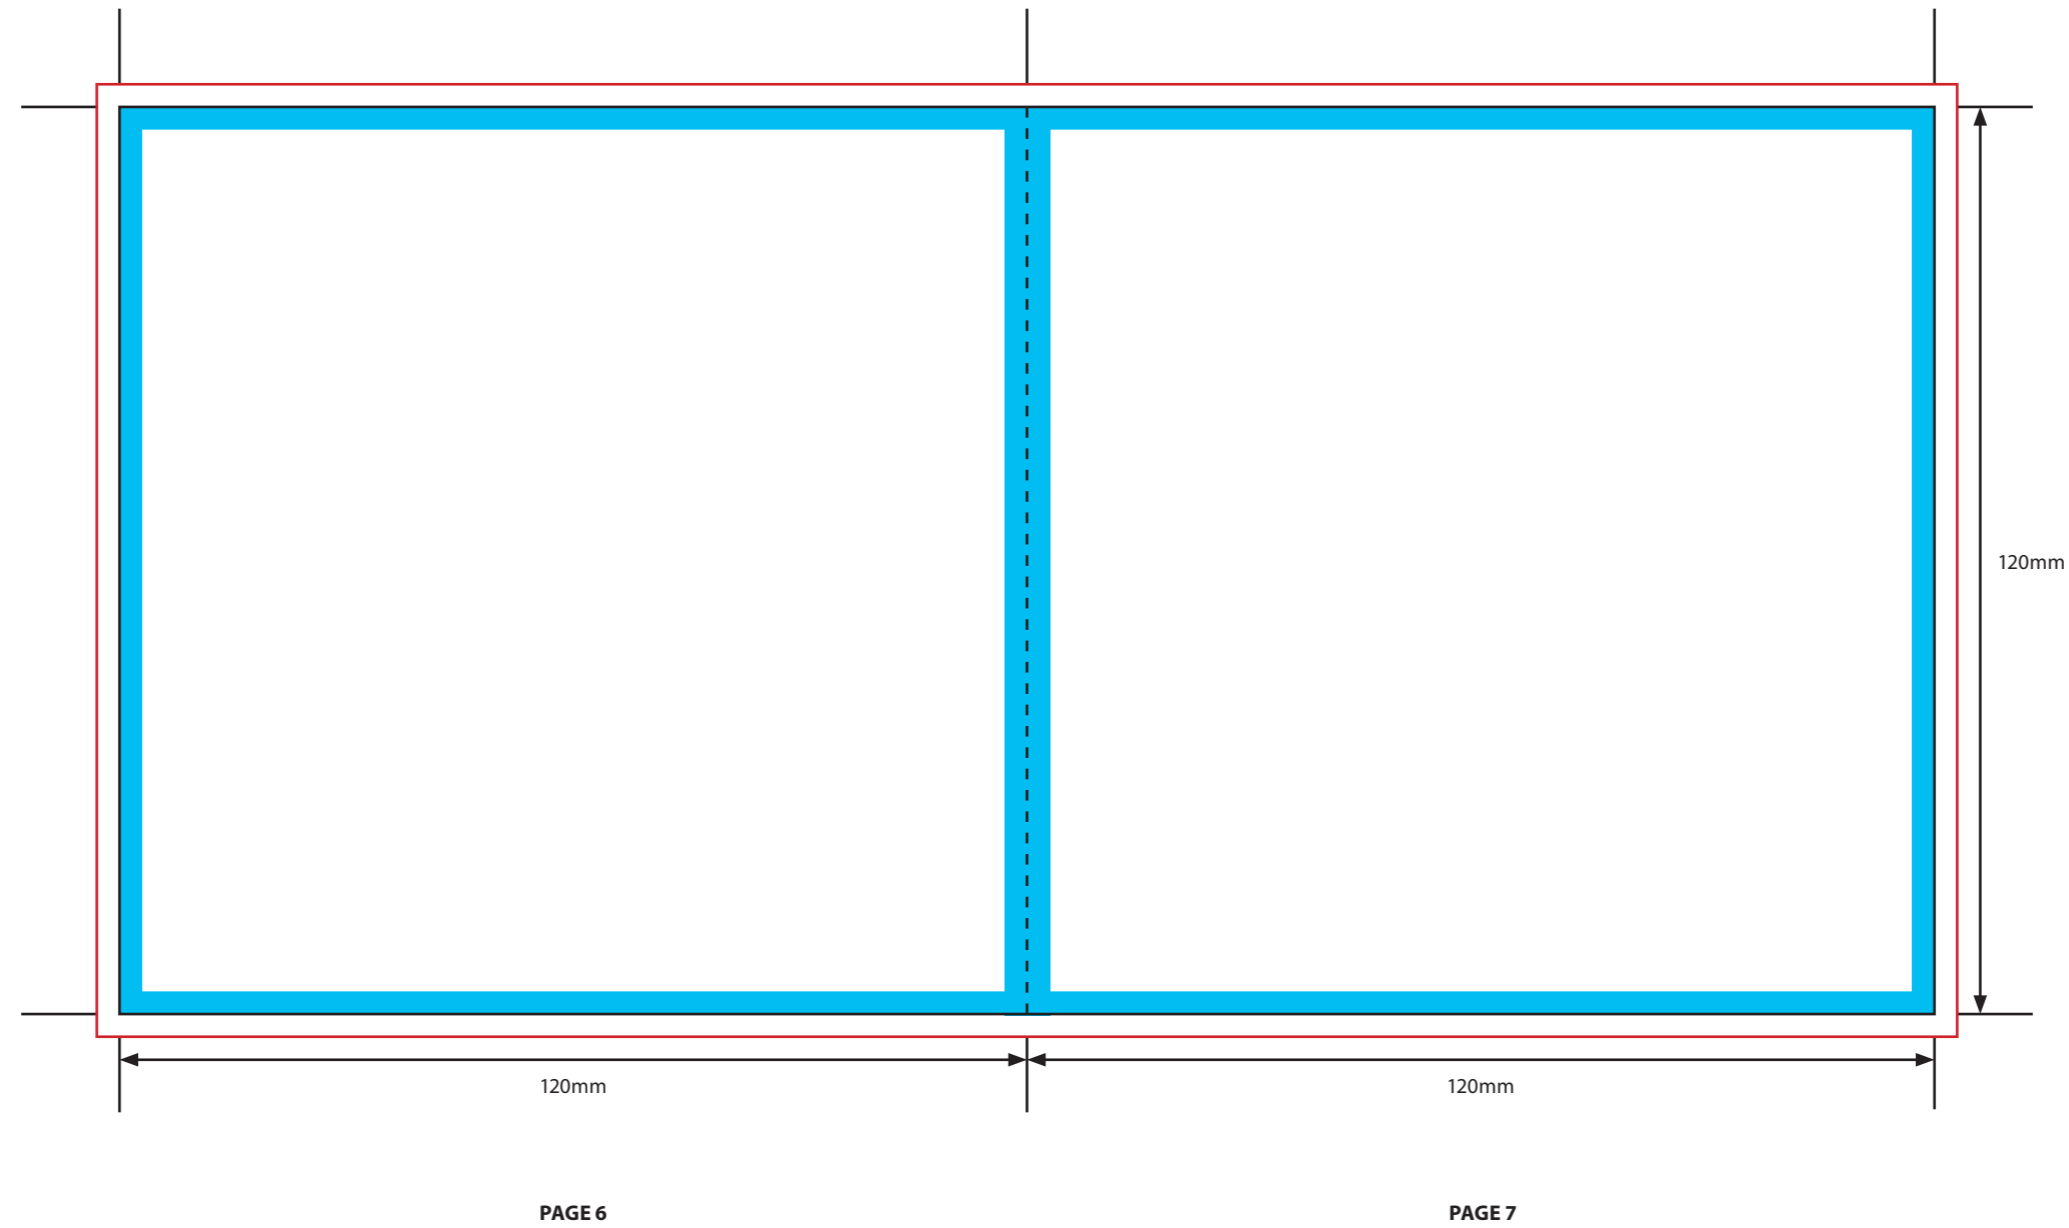

KEY

- Trim Line
- Fold Line
- 3mm Safety Area - *Important text and logos should not be in this area.*
- 3mm Required Bleed Area - *Background should extend to this line.*

PAGINATION GUIDE

- 12-1
- 2-11
- 10-3
- 4-9
- 8-5
- 6-7

AVAILABLE PAPER STOCKS *

- 130gsm Gloss Art Paper > *Standard*
- 140gsm Offset Uncoated Paper
- Heavier weights available, please ask

PAPER FINISHES AVAILABLE

- Gloss Machine Varnish > *Standard*
- Matt Machine Varnish
- Offset (Uncoated)
- Gloss UV
- Matt Lamination

Please click [here](#) for useful information on the best way to set up and supply your artwork.
For any further questions please email our design team [here](#).

Please ask your account manager if you would like to change the stock and/or finish, as prices may vary.
* Please note, not all card stocks are available on all templates. Please check with your account manager.