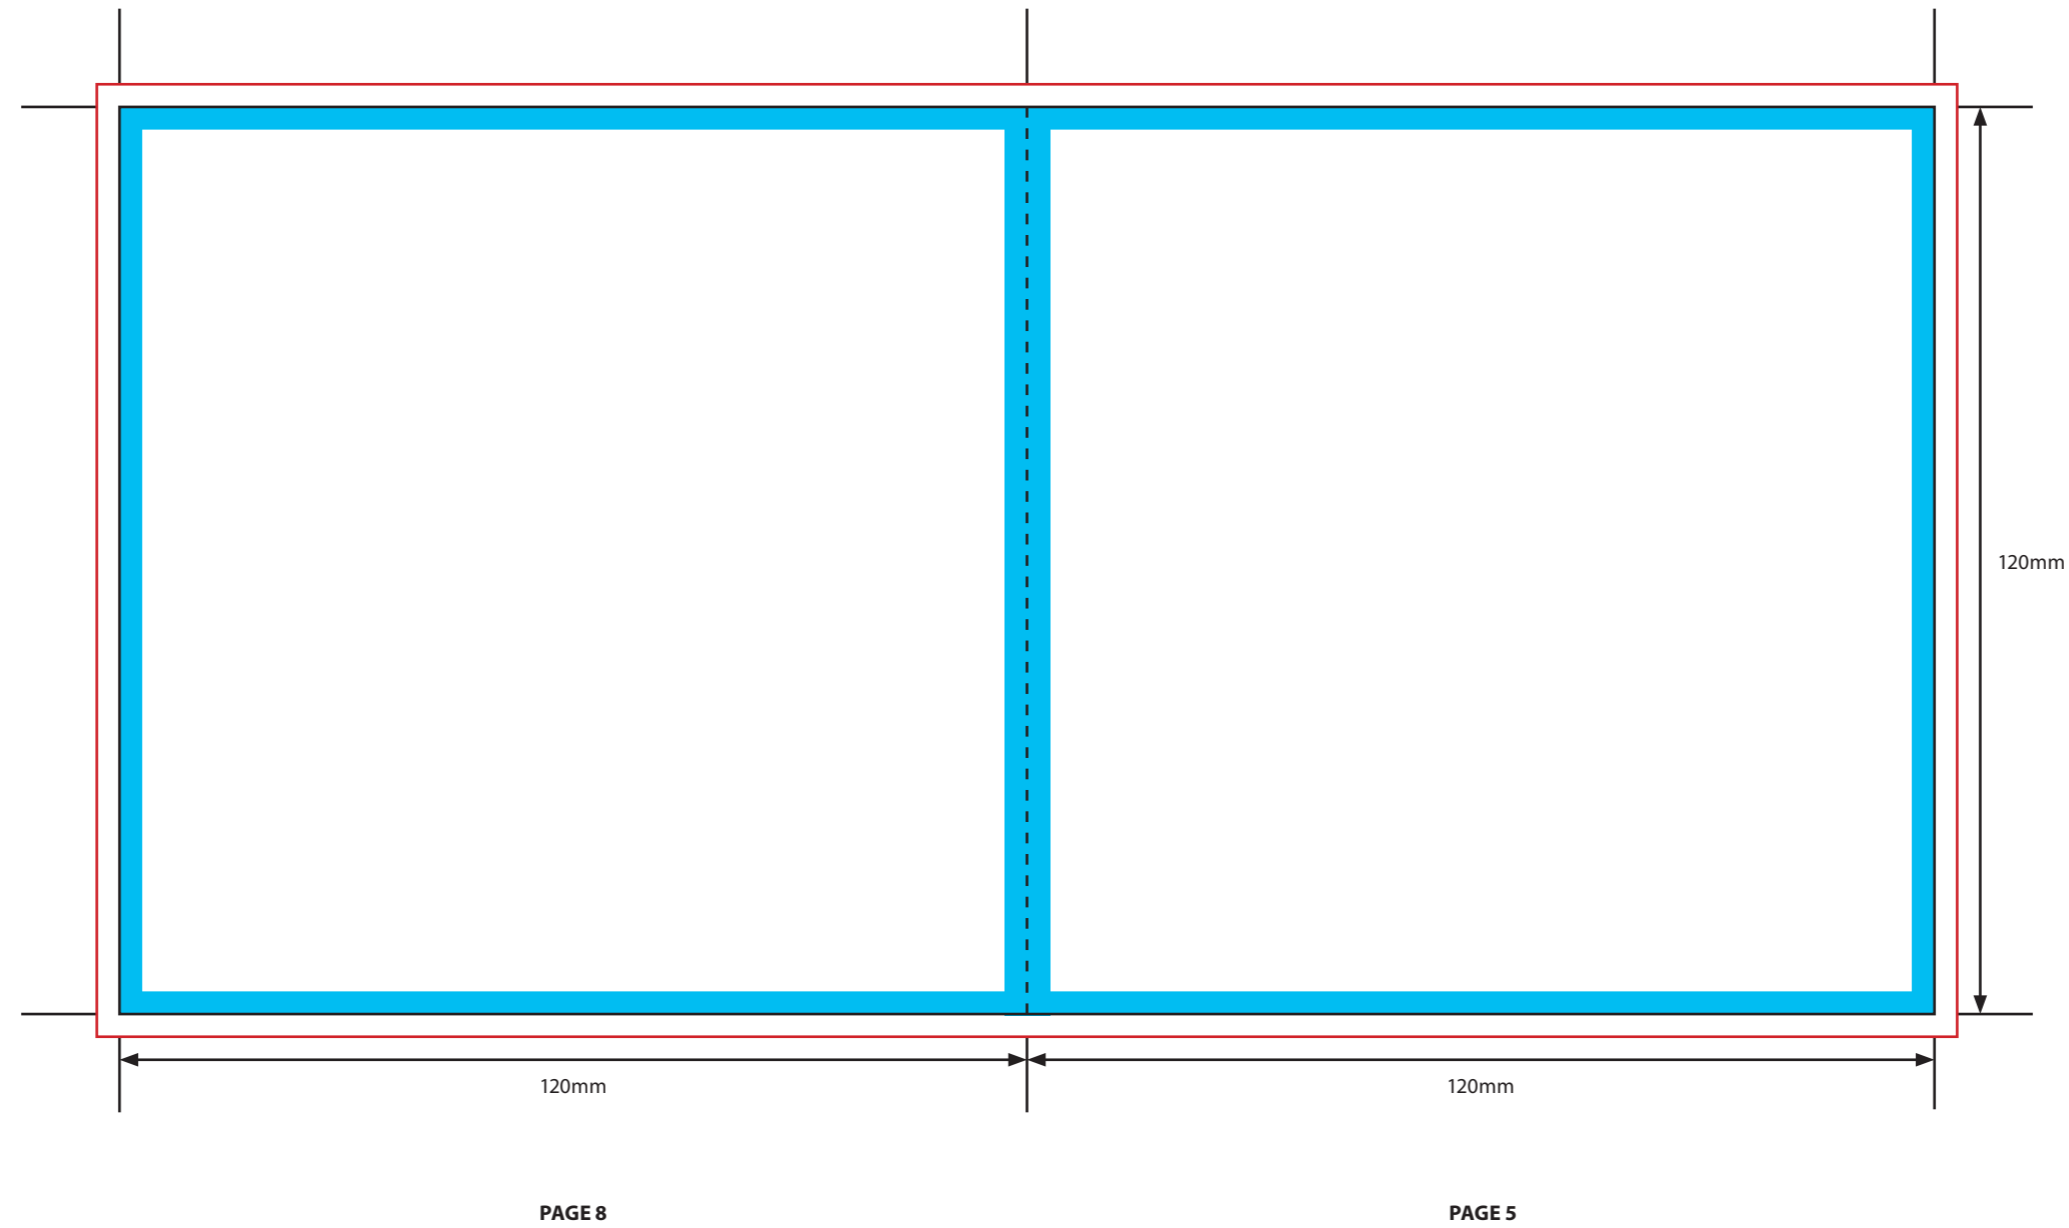

KEY

- Trim Line
- - - - - Fold Line
- 3mm Safety Area - Important text and logos should not be in this area.
- 3mm Required Bleed Area - Background should extend to this line.

PAGINATION GUIDE

- 12-1
- 2-11
- 10-3
- 4-9
- 8-5
- 6-7

AVAILABLE PAPER STOCKS *

- 130gsm Gloss Art Paper > Standard
- 140gsm Offset Uncoated Paper
- Heavier weights available, please ask

PAPER FINISHES AVAILABLE

- Gloss Machine Varnish > Standard
- Matt Machine Varnish
- Offset (Uncoated)
- Gloss UV
- Matt Lamination

Please click [here](#) for useful information on the best way to set up and supply your artwork.
For any further questions please email our design team [here](#).

Please ask your account manager if you would like to change the stock and/or finish, as prices may vary.
* Please note, not all card stocks are available on all templates. Please check with your account manager.