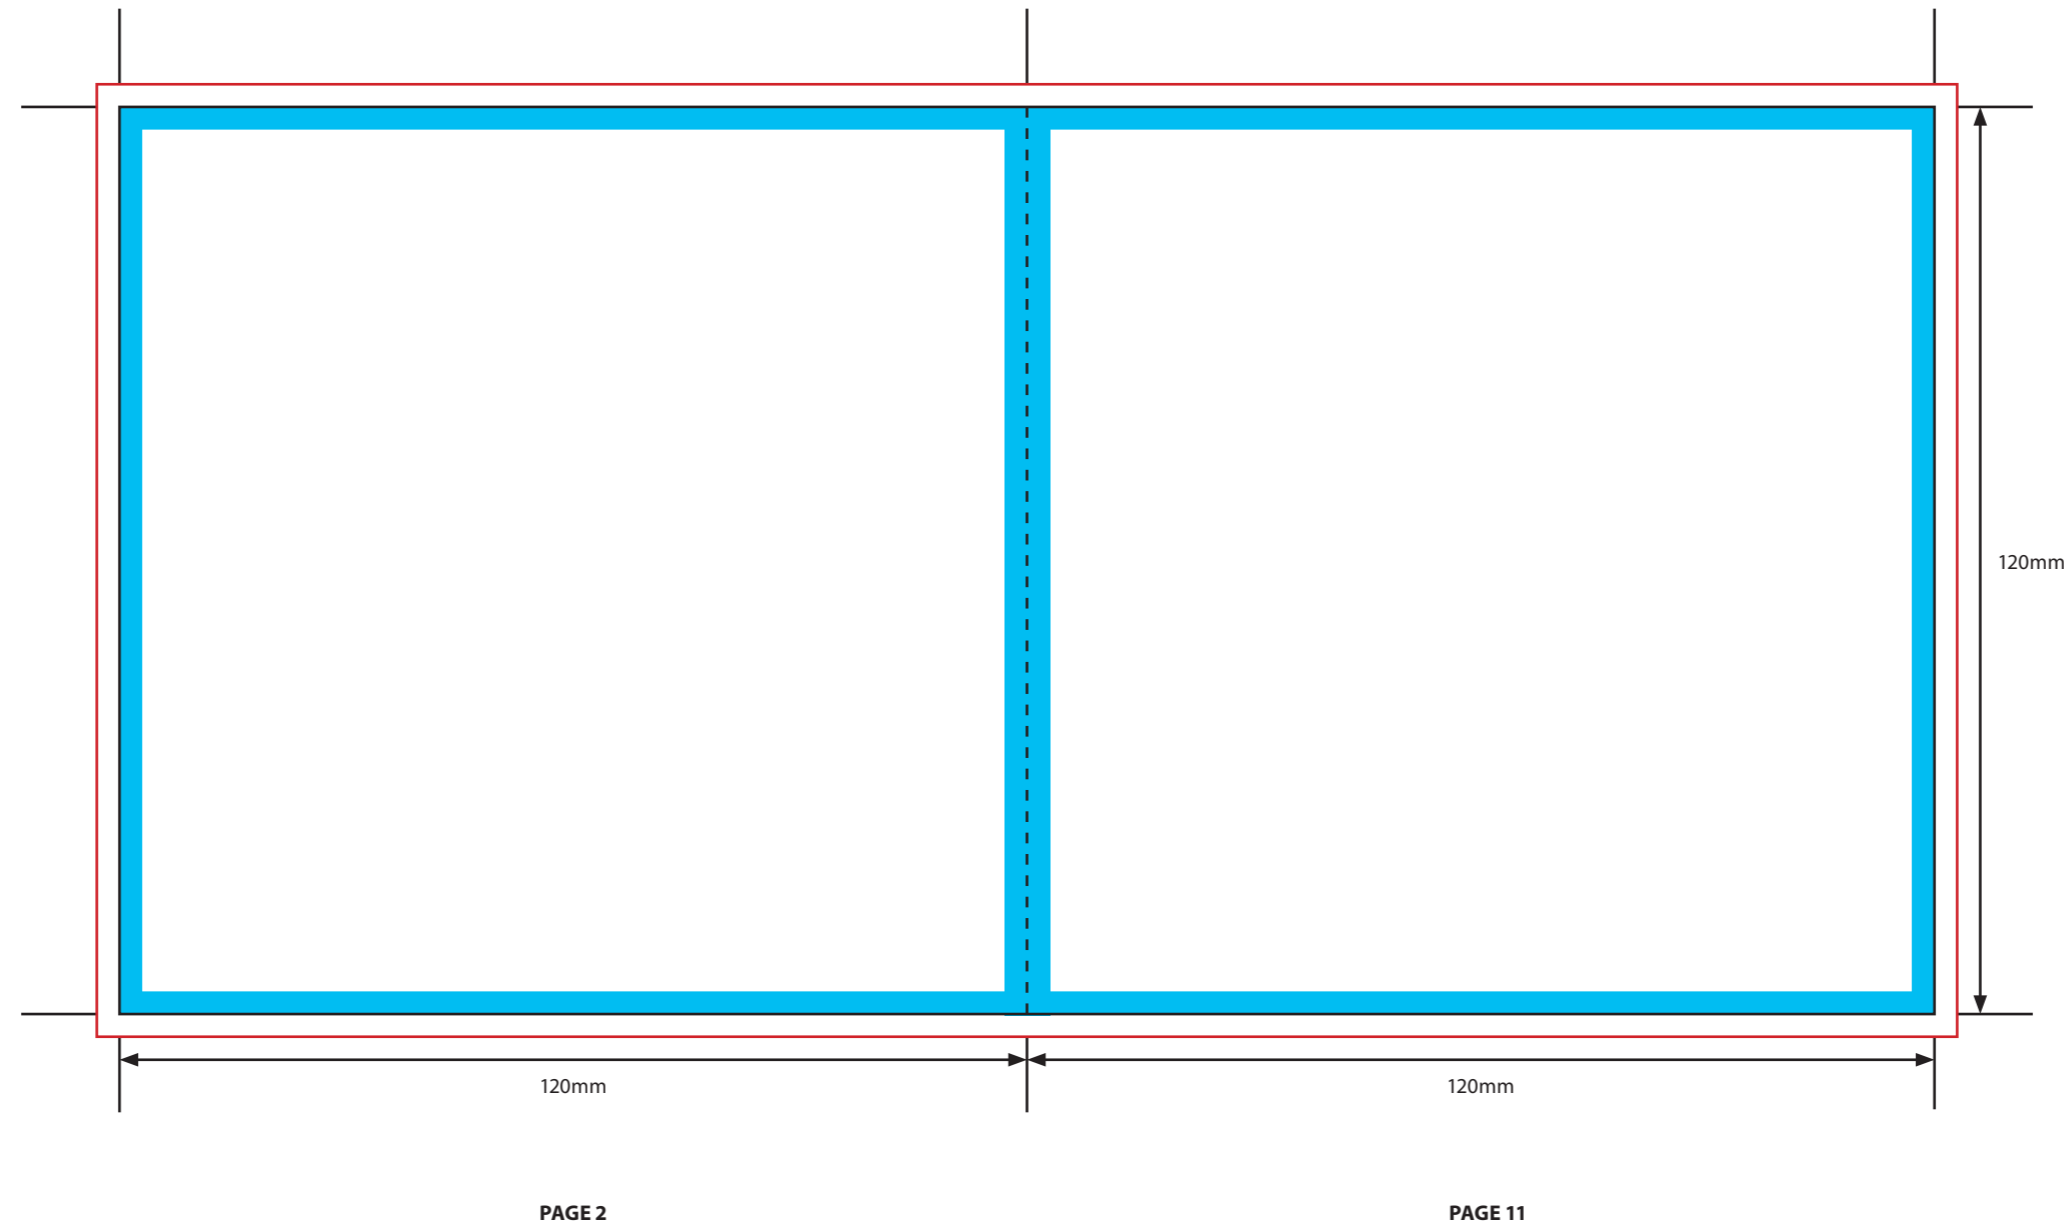

KEY

- Trim Line
- Fold Line
- 3mm Safety Area - *Important text and logos should not be in this area.*
- 3mm Required Bleed Area - *Background should extend to this line.*

PAGINATION GUIDE

- 12-1
- 2-11
- 10-3
- 4-9
- 8-5
- 6-7

AVAILABLE PAPER STOCKS *

- 130gsm Gloss Art Paper > *Standard*
- 140gsm Offset Uncoated Paper
- Heavier weights available, please ask

PAPER FINISHES AVAILABLE

- Gloss Machine Varnish > *Standard*
- Matt Machine Varnish
- Offset (Uncoated)
- Gloss UV
- Matt Lamination

Please click [here](#) for useful information on the best way to set up and supply your artwork.
For any further questions please email our design team [here](#).

Please ask your account manager if you would like to change the stock and/or finish, as prices may vary.
* Please note, not all card stocks are available on all templates. Please check with your account manager.