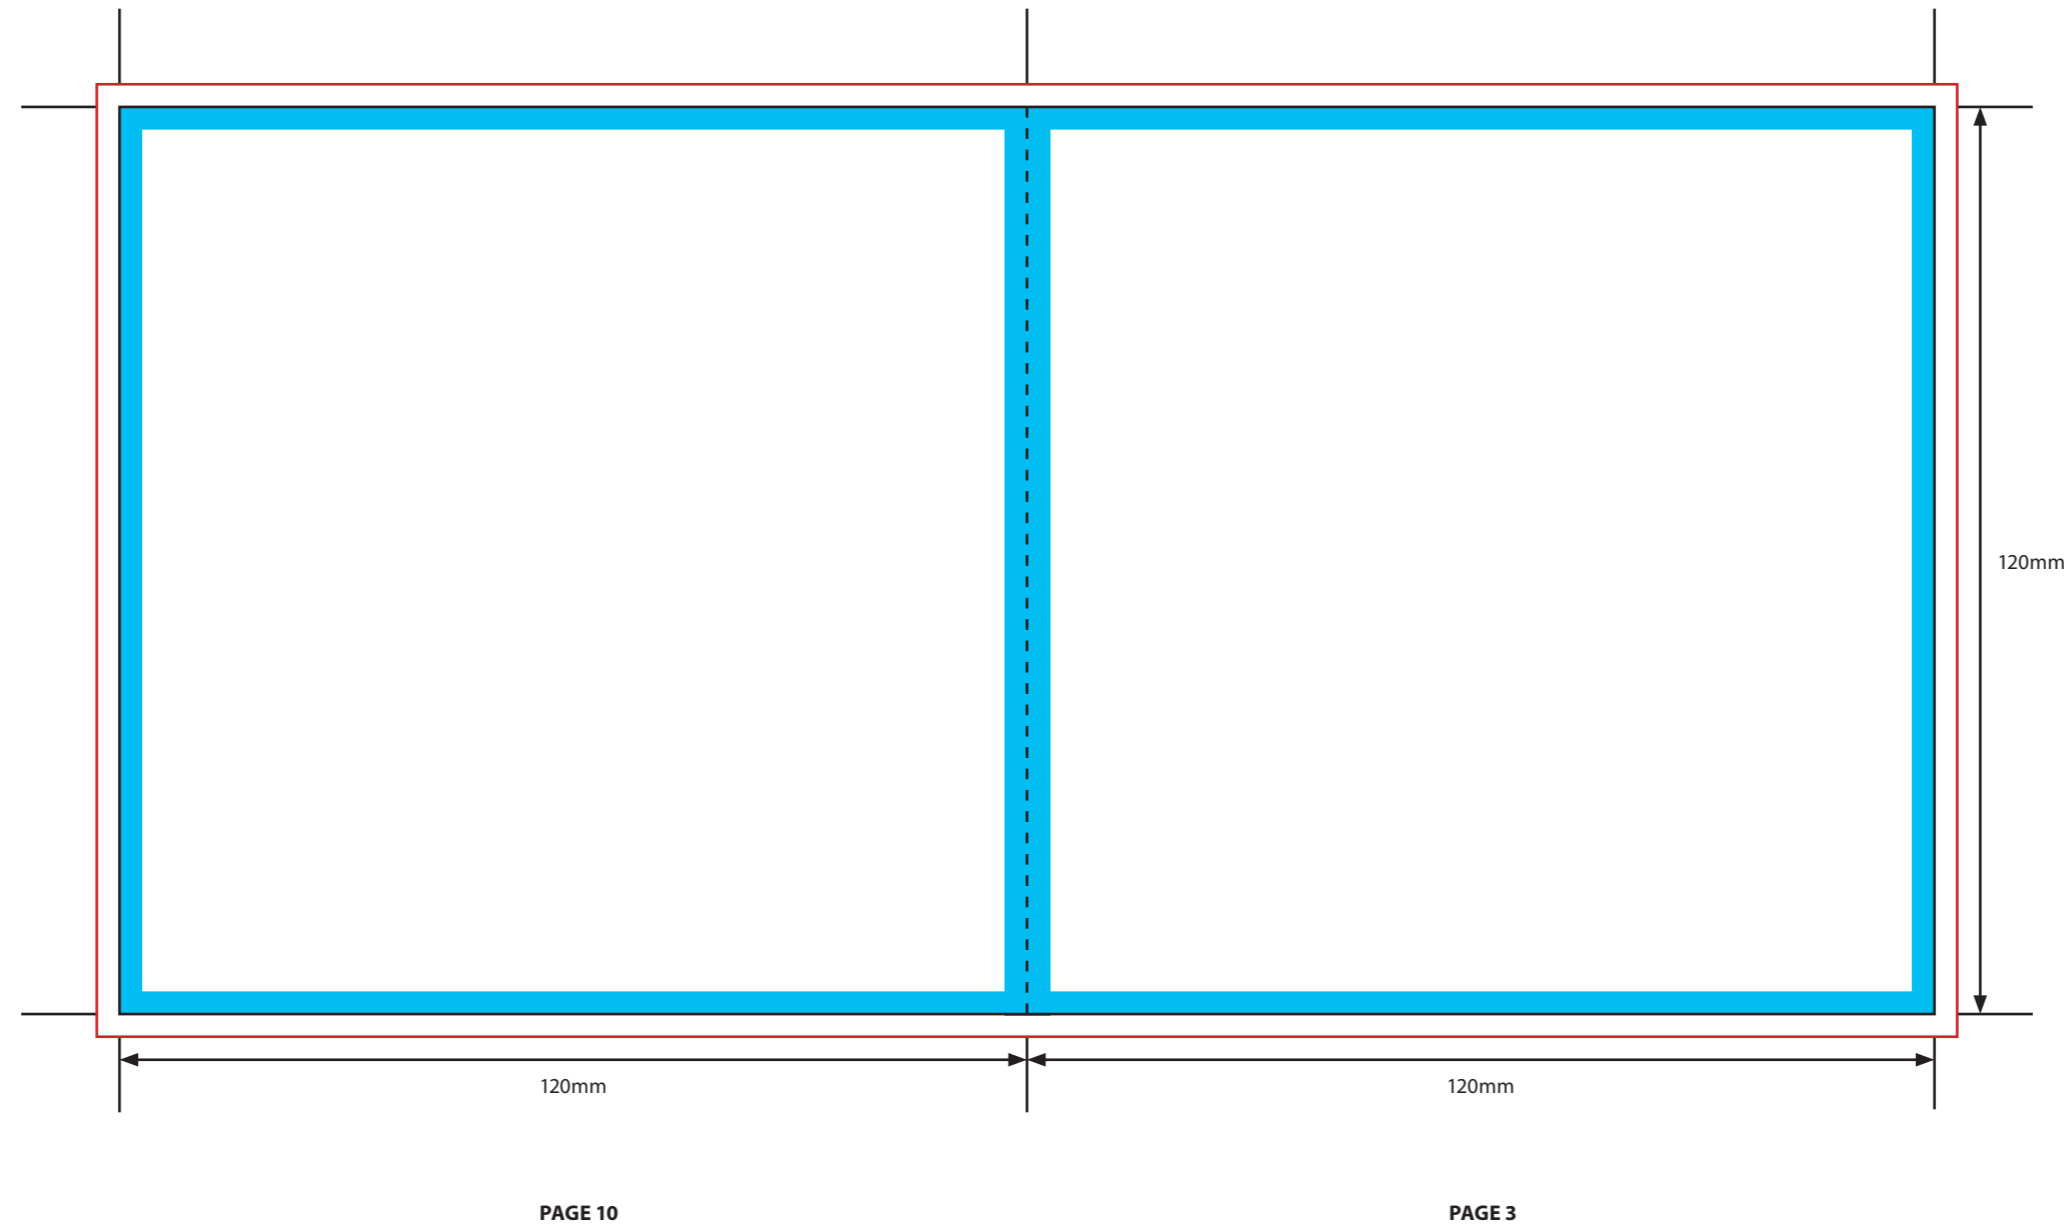

KEY

- Trim Line
- Fold Line
- 3mm Safety Area - *Important text and logos should not be in this area.*
- 3mm Required Bleed Area - *Background should extend to this line.*

PAGINATION GUIDE

- 12-1
- 2-11
- 10-3
- 4-9
- 8-5
- 6-7

AVAILABLE PAPER STOCKS *

- 130gsm Gloss Art Paper > *Standard*
- 140gsm Offset Uncoated Paper
- Heavier weights available, please ask

PAPER FINISHES AVAILABLE

- Gloss Machine Varnish > *Standard*
- Matt Machine Varnish
- Offset (Uncoated)
- Gloss UV
- Matt Lamination

Please click [here](#) for useful information on the best way to set up and supply your artwork.
For any further questions please email our design team [here](#).

Please ask your account manager if you would like to change the stock and/or finish, as prices may vary.
* Please note, not all card stocks are available on all templates. Please check with your account manager.