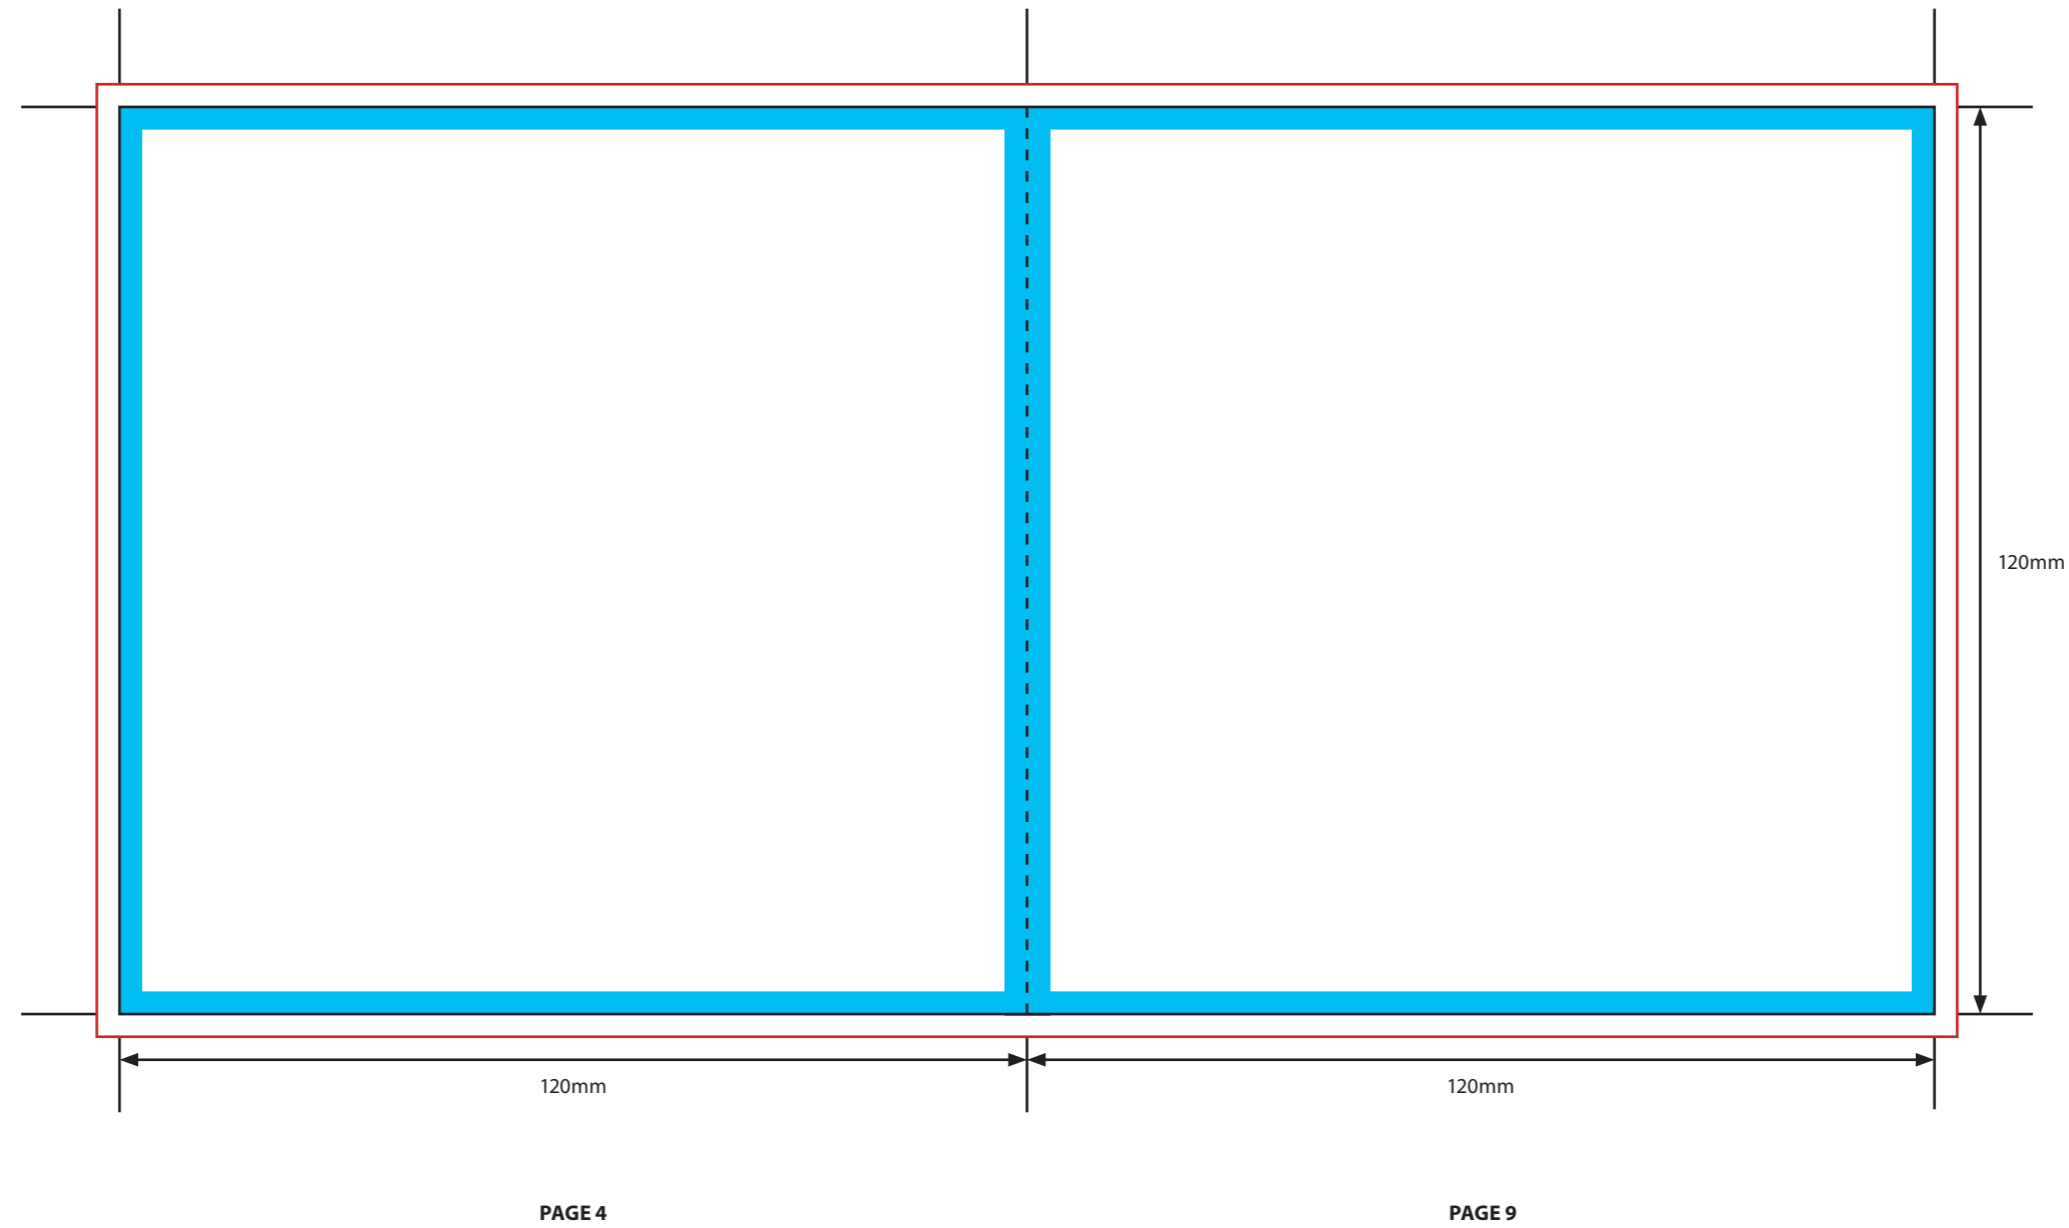

**KEY**

- Trim Line
- Fold Line
- 3mm Safety Area - Important text and logos should not be in this area.
- 3mm Required Bleed Area - Background should extend to this line.

**PAGINATION GUIDE**

- 12-1
- 2-11
- 10-3
- 4-9
- 8-5
- 6-7