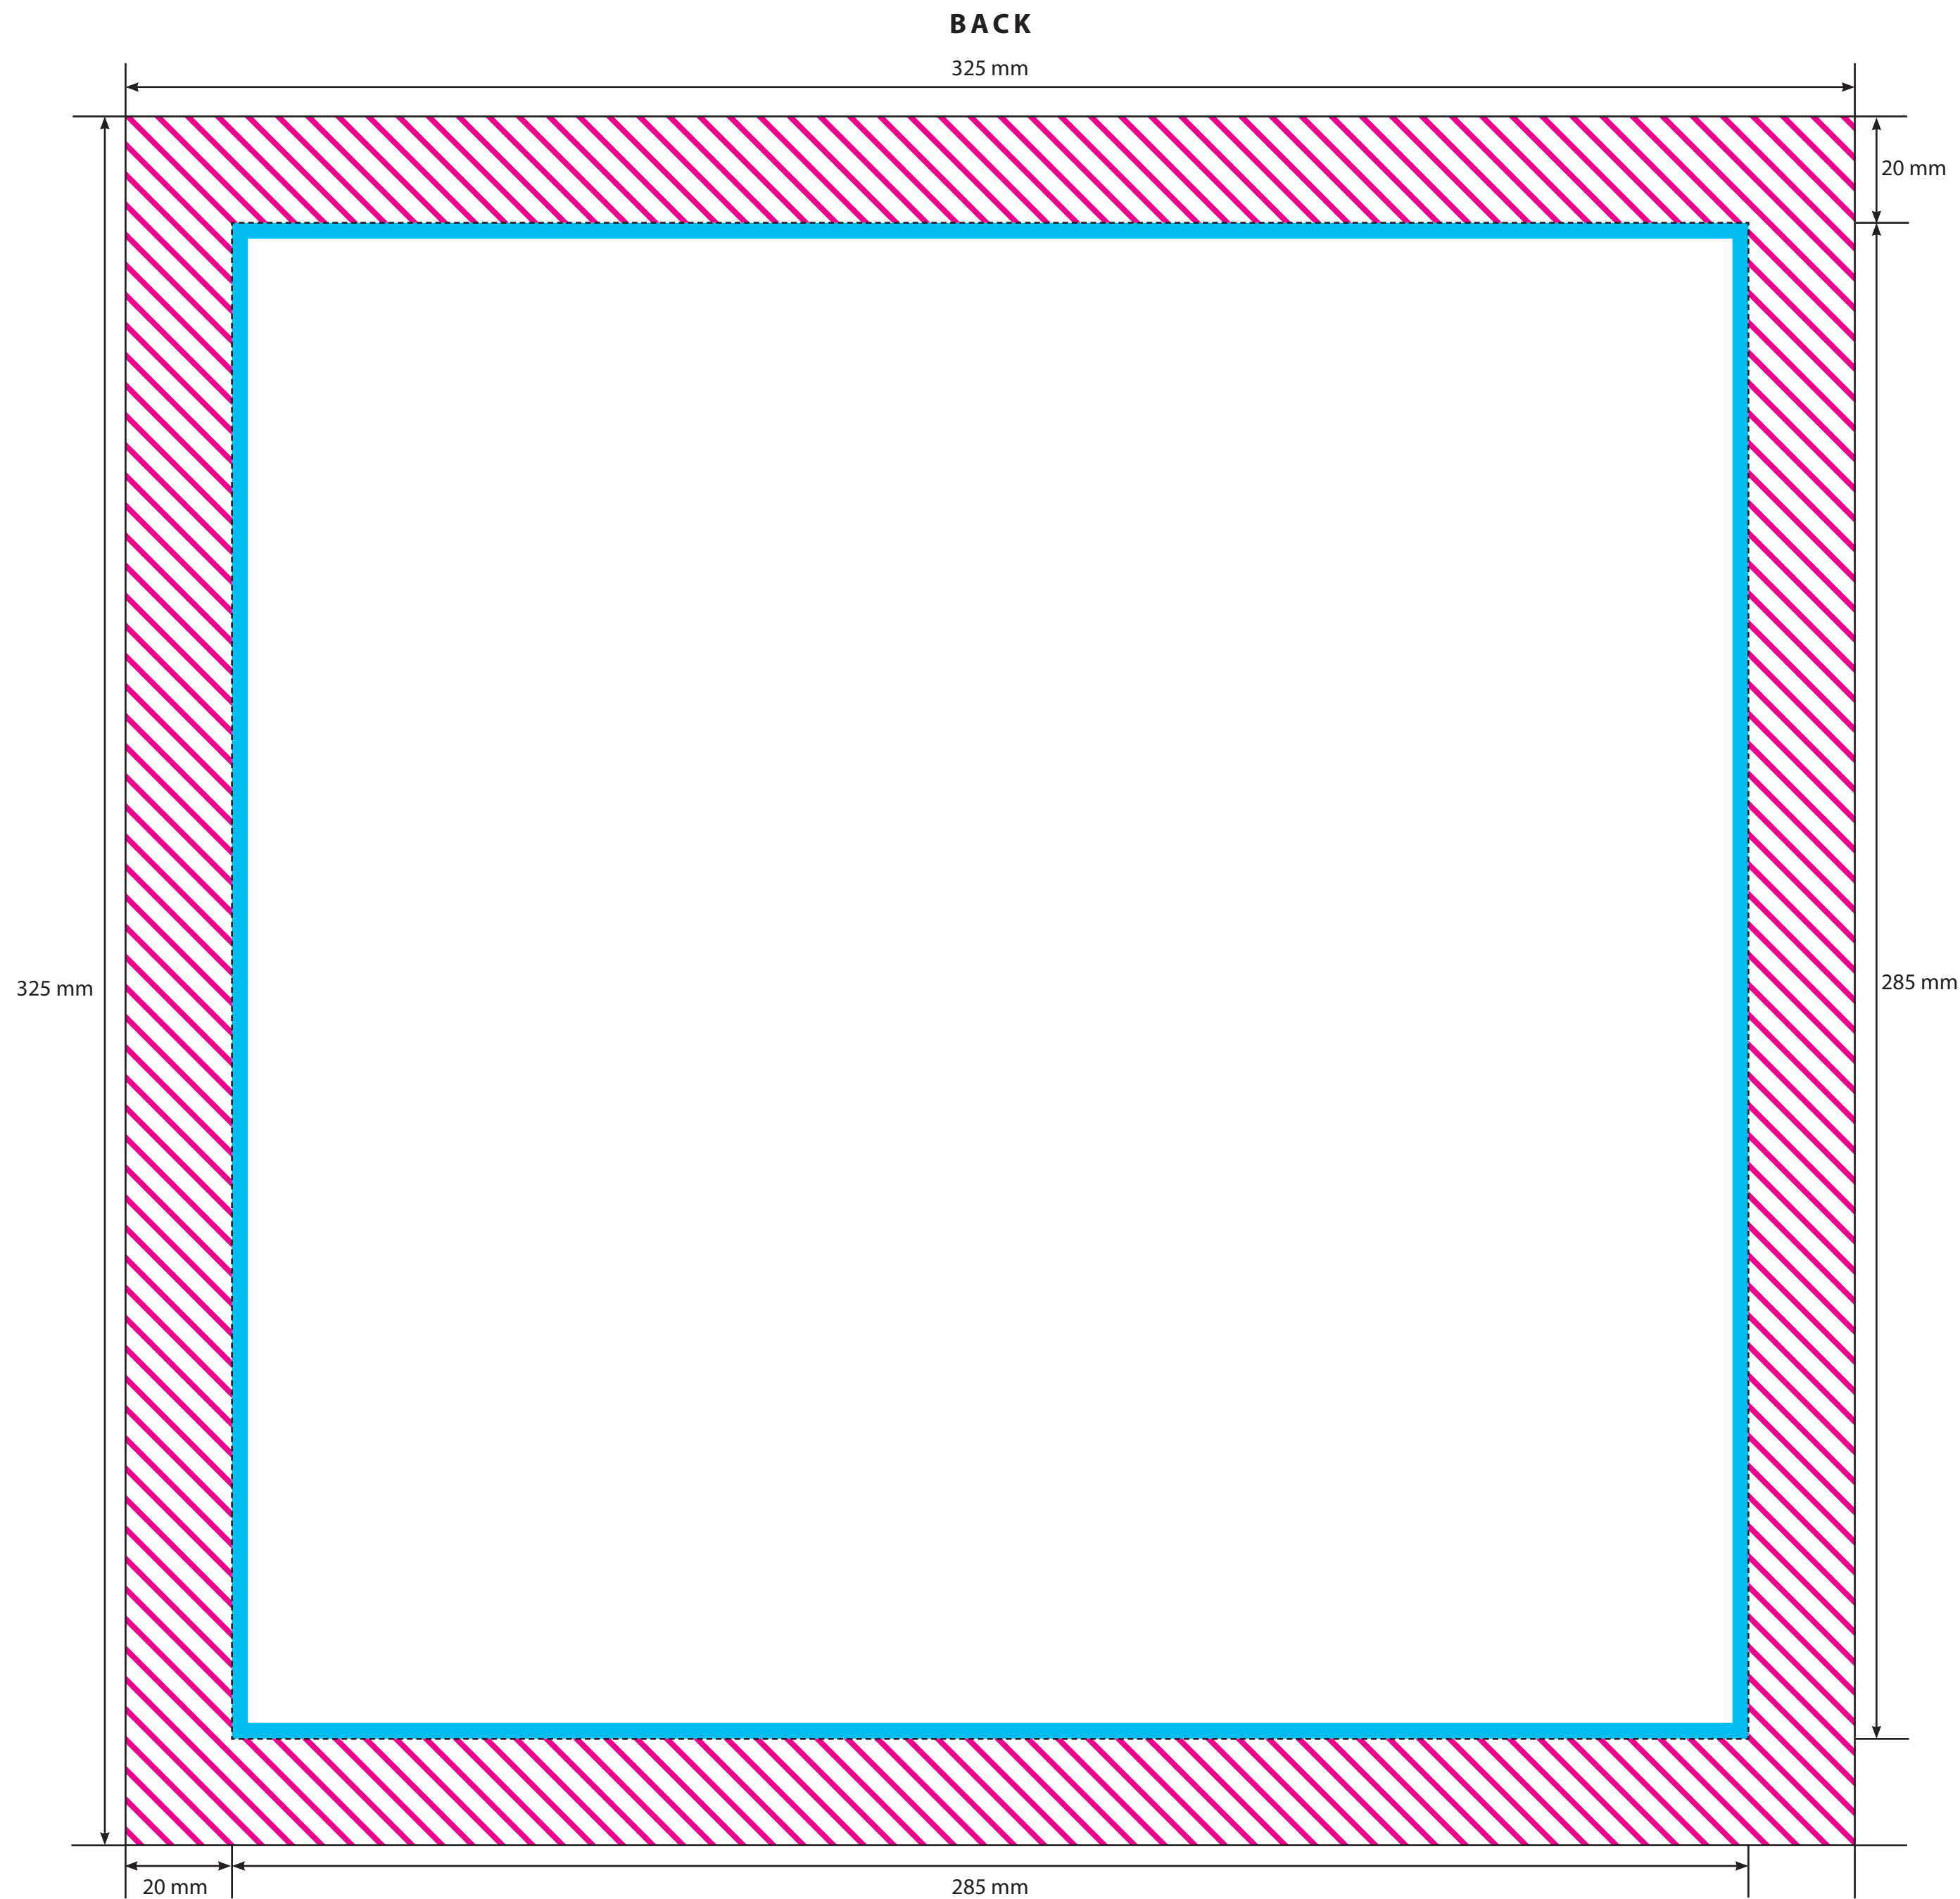

KEY

- Over Bag
- 20mm Non-Printing Area - Nothing will be printed in this area
- Edge of Print Area
- Safety Area

Please click [here](#) for useful information on the best way to set up and supply your artwork.
For any further questions please email our design team [here](#).