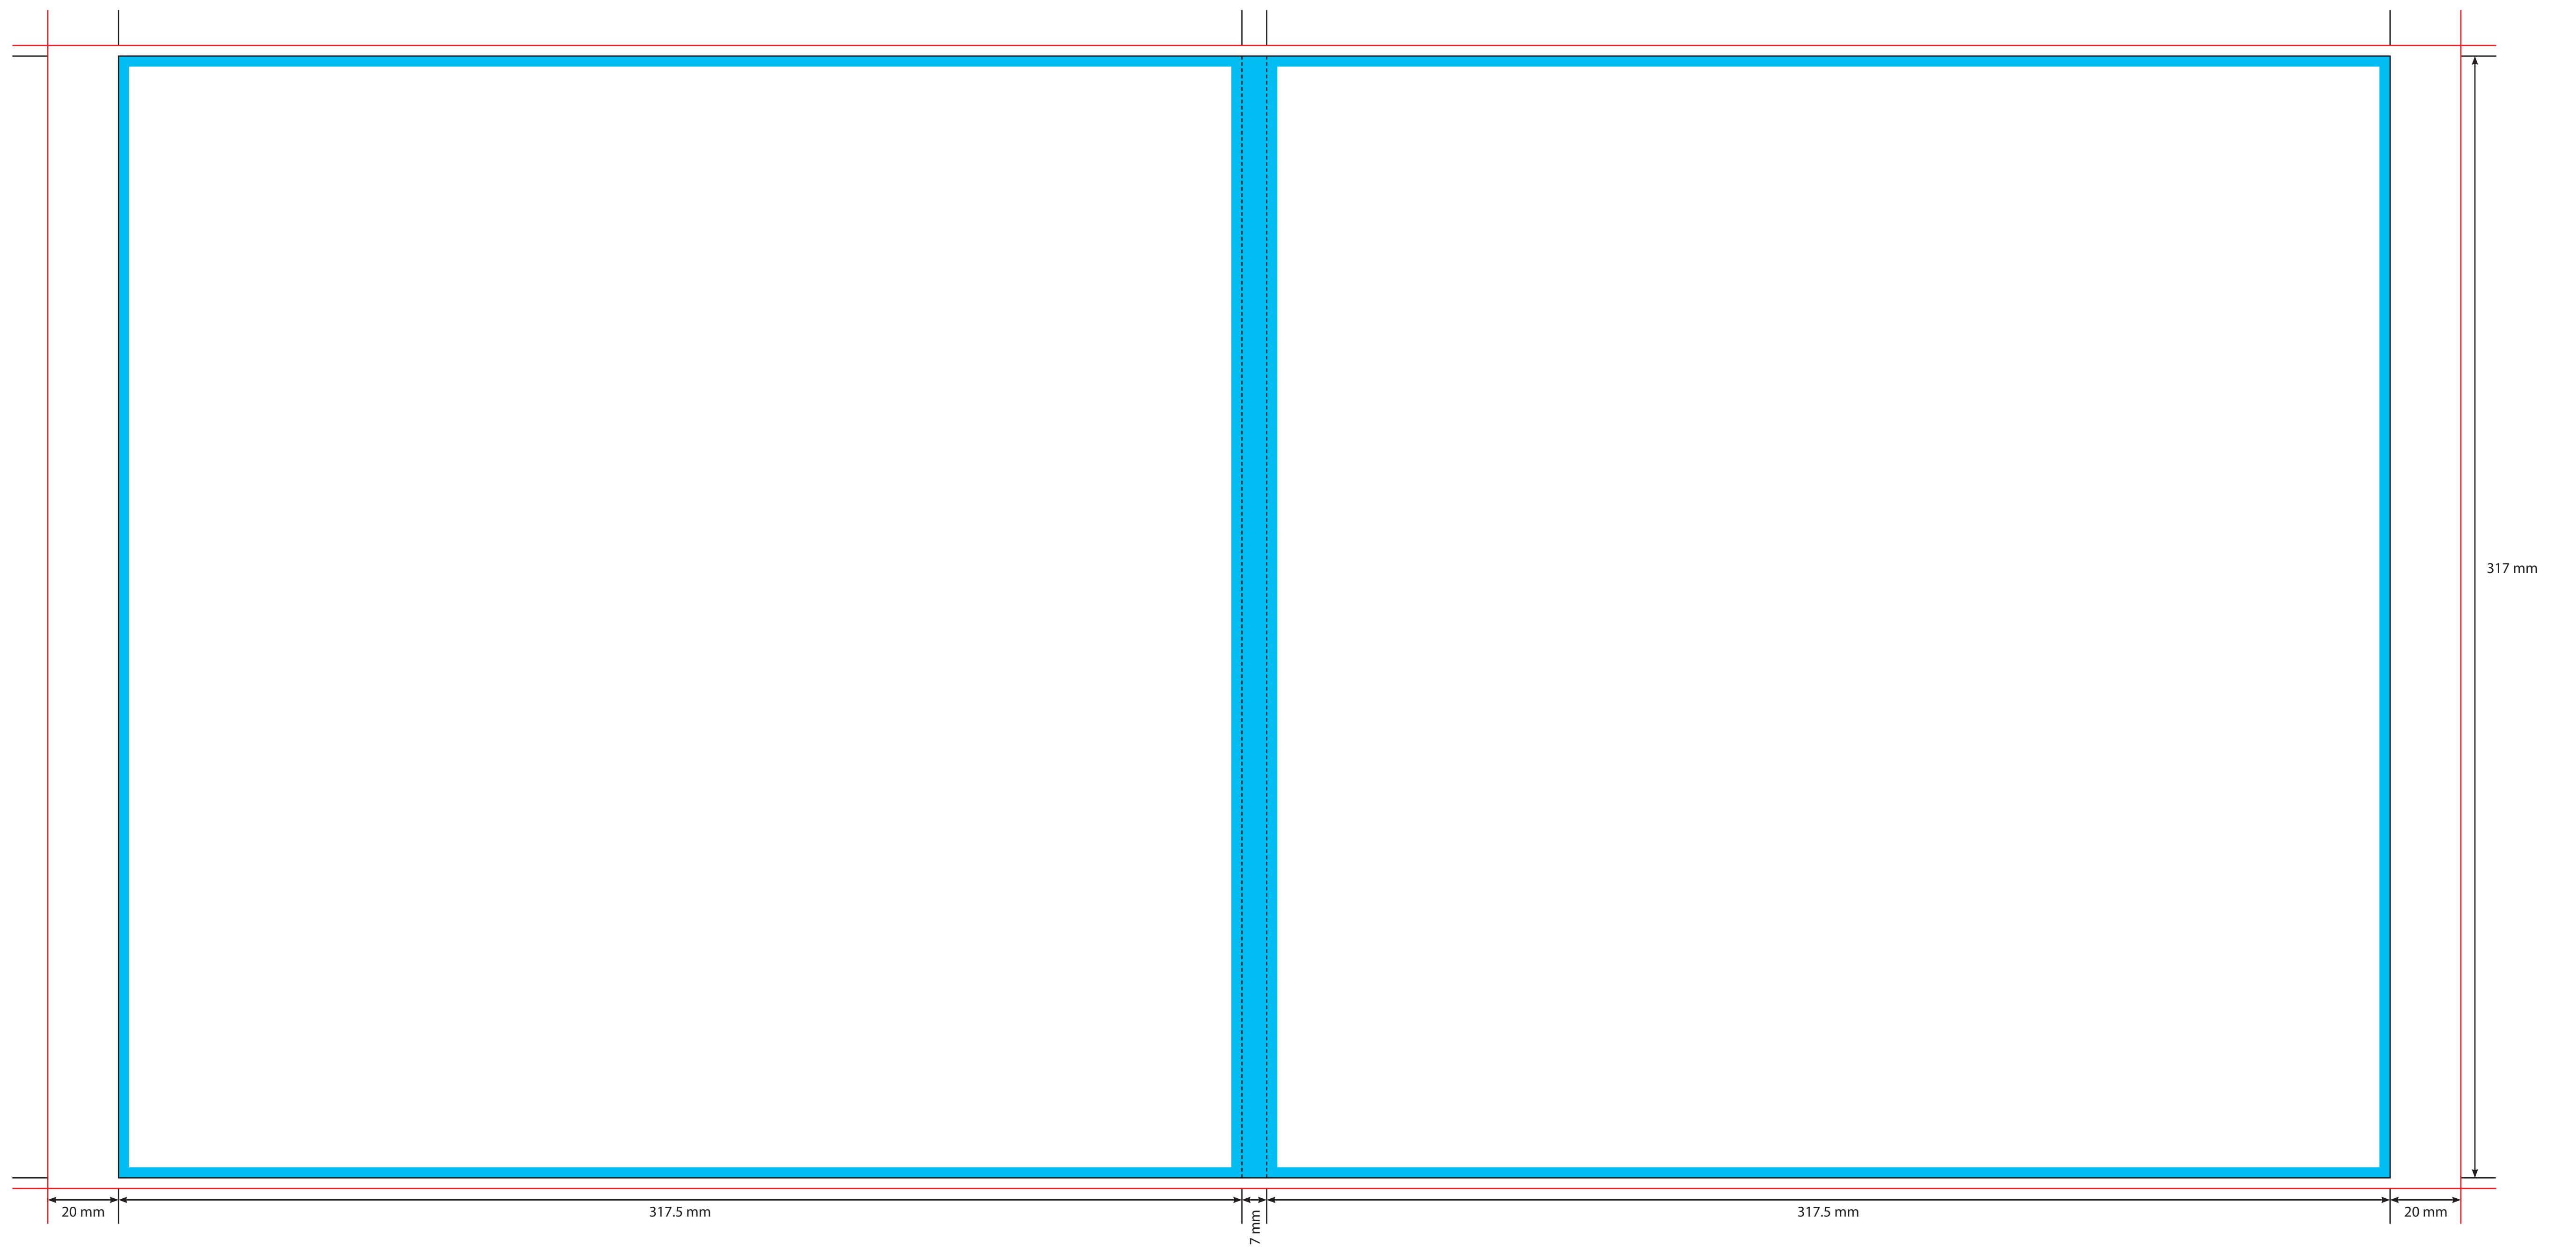

OUTER

KEY

- Trim Line
- Fold Line
- 3mm Safety Area - Important text and logos should not be in this area.
- 3mm Required Bleed Area - Background should extend to this line.

Please click [here](#) for useful information on how best to set up and supply your artwork. For any further questions please email our design team [here](#).

CARD FINISHES AVAILABLE

- Gloss Lamination
- Matt Lamination

Please ask your sales contact if you would like to change the stock and/or finish, prices will vary. * Please note, not all card stocks are available on all templates. Please check with your sales contact.

INNER

KEY

- Trim Line
- - - - - Fold Line
- 3mm Safety Area - Important text and logos should not be in this area.
- 3mm Required Bleed Area - Background should extend to this line.

Please click [here](#) for useful information on how best to set up and supply your artwork.
For any further questions please email our design team [here](#).