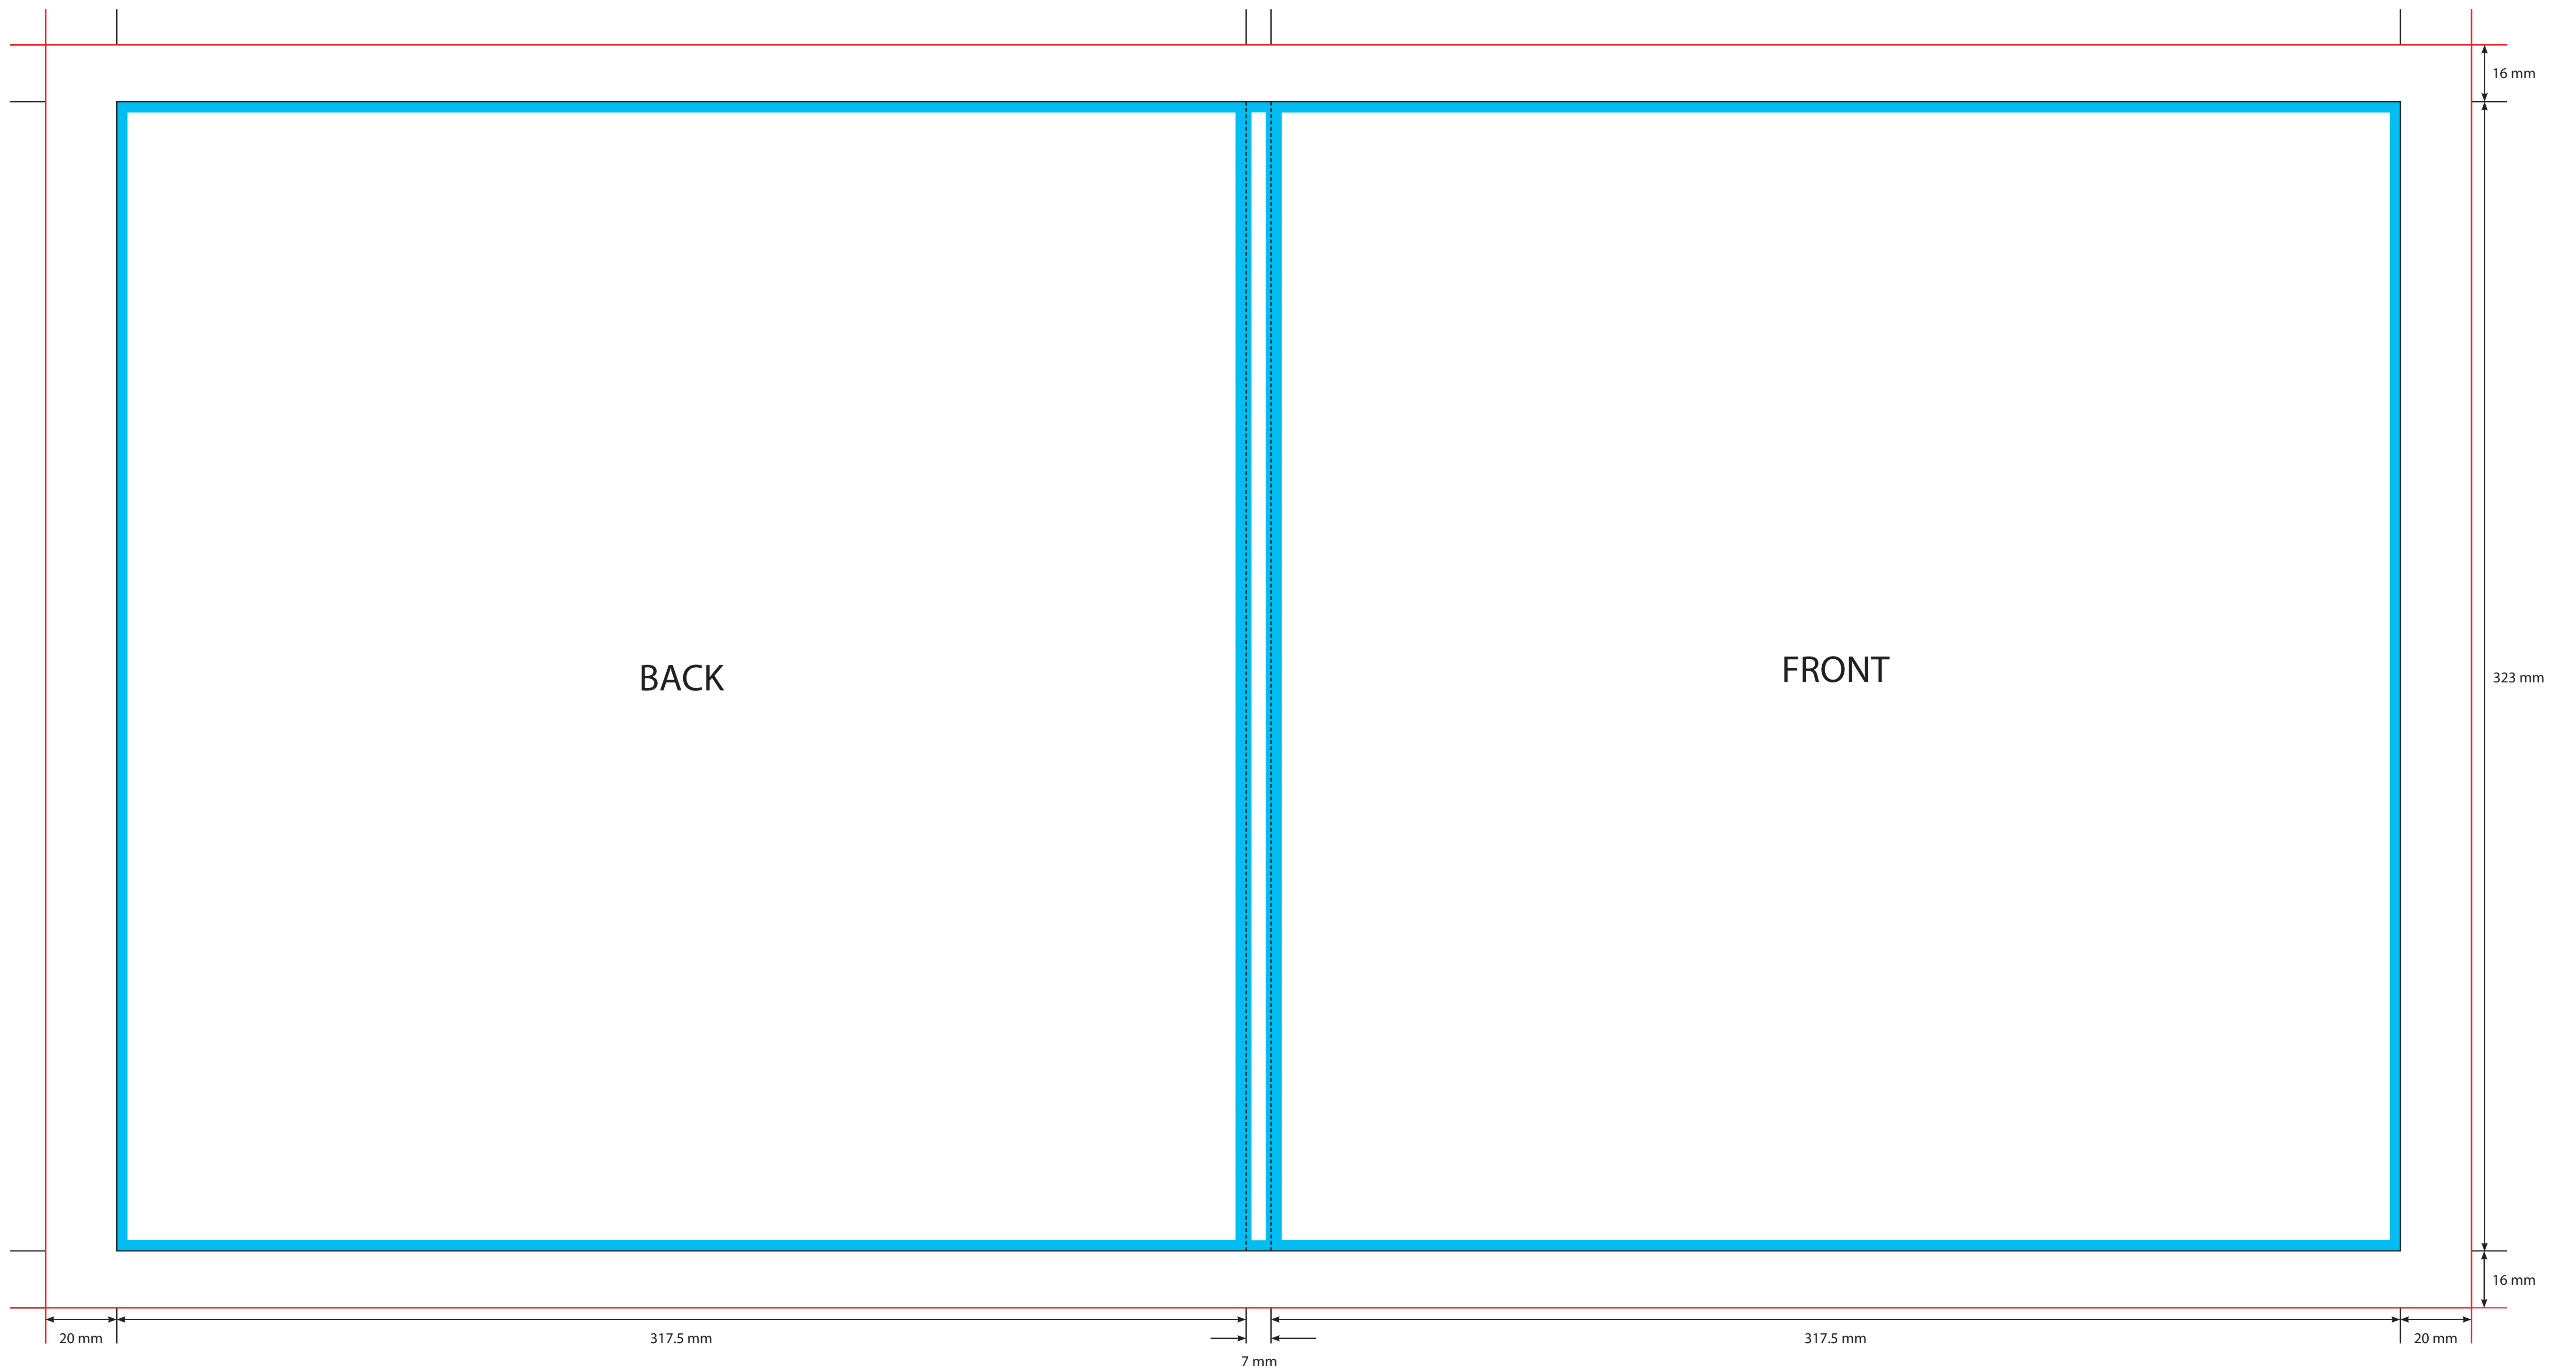

OUTER

KEY

- Trim Line
- Fold Line
- 3mm Safety Area - Important text and logos should not be in this area.
- 3mm Required Bleed Area - Background should extend to this line.

Please click [here](#) for useful information on how best to set up and supply your artwork. For any further questions please email our design team [here](#).

INNER

KEY

- Trim Line
- - - - - Fold Line
- 3mm Safety Area - Important text and logos should not be in this area.
- 3mm Required Bleed Area - Background should extend to this line.

Please click [here](#) for useful information on how best to set up and supply your artwork.
For any further questions please email our design team [here](#).