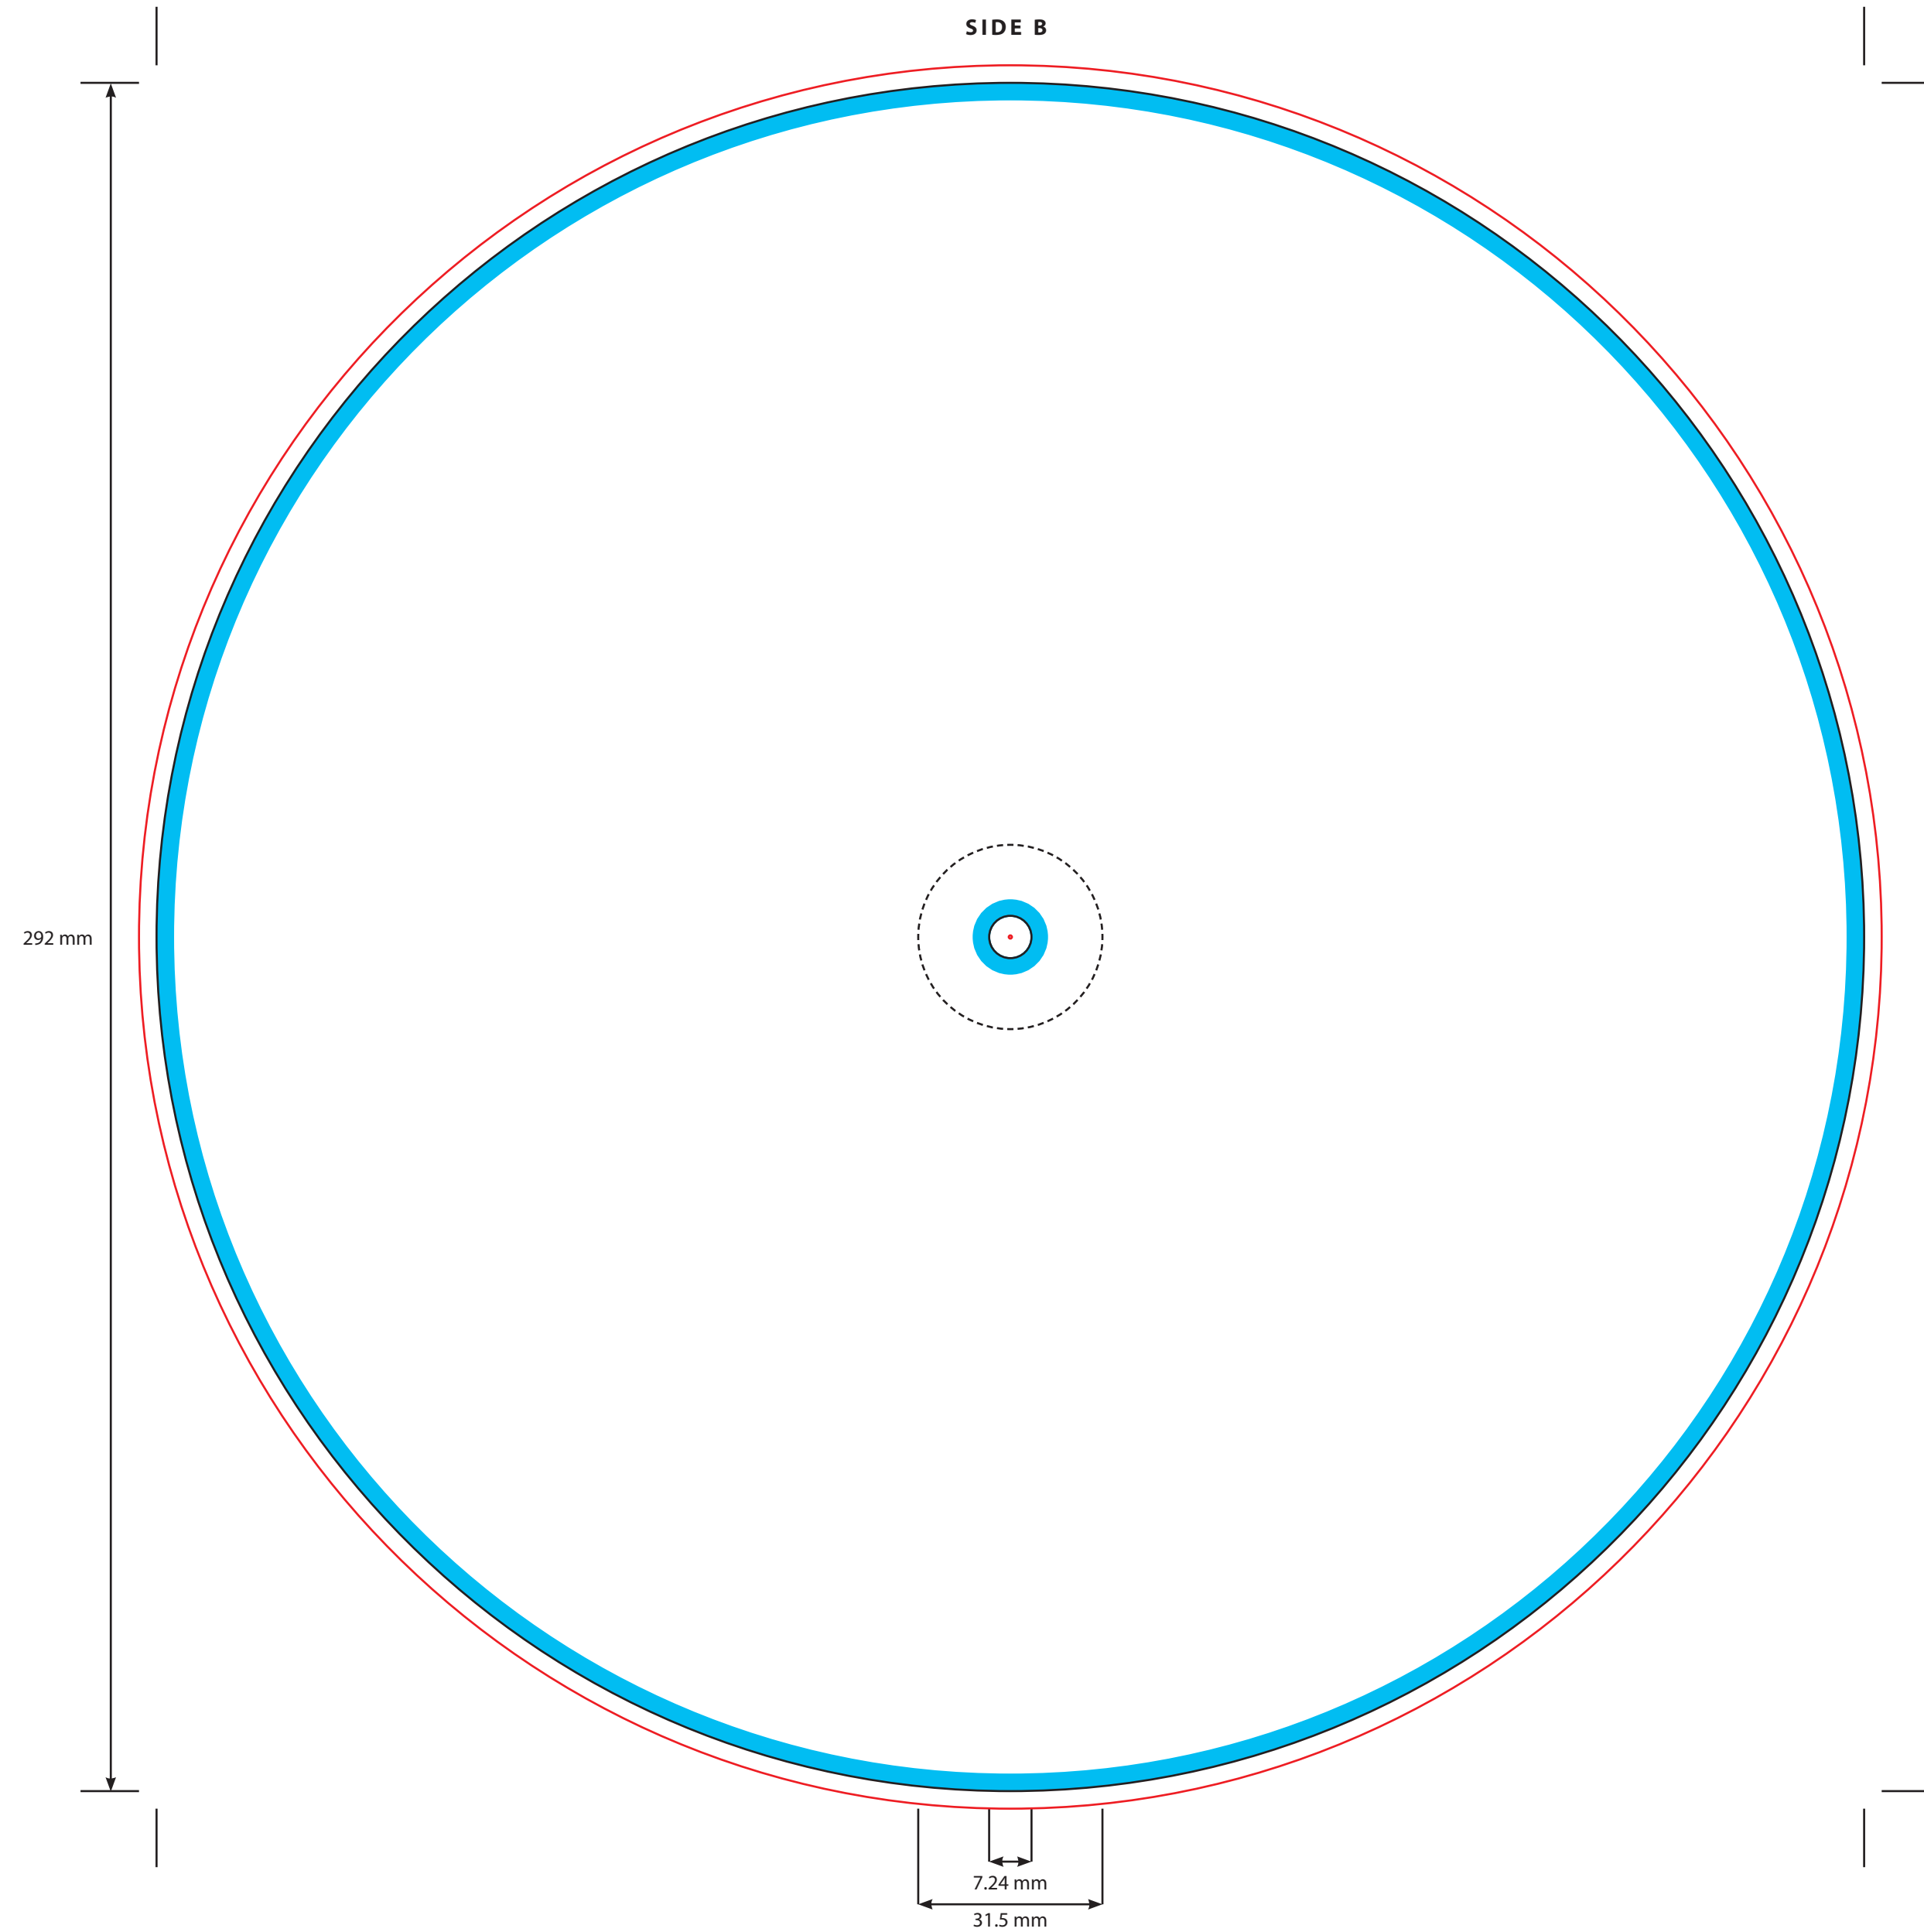

- KEY**
- Trim Line
  - Inner Vinyl Ridge (Not a cutting line)
  - 3mm Safety Area - Important text and logos should not be in this area.
  - 3mm Required Bleed Area - Background should extend to this line.

Please click [here](#) for useful information on the best way to set up and supply your artwork.  
For any further questions please email our design team [here](#).

- KEY**
- Trim Line
  - Inner Vinyl Ridge (Not a cutting line)
  - 3mm Safety Area - Important text and logos should not be in this area.
  - 3mm Required Bleed Area - Background should extend to this line.