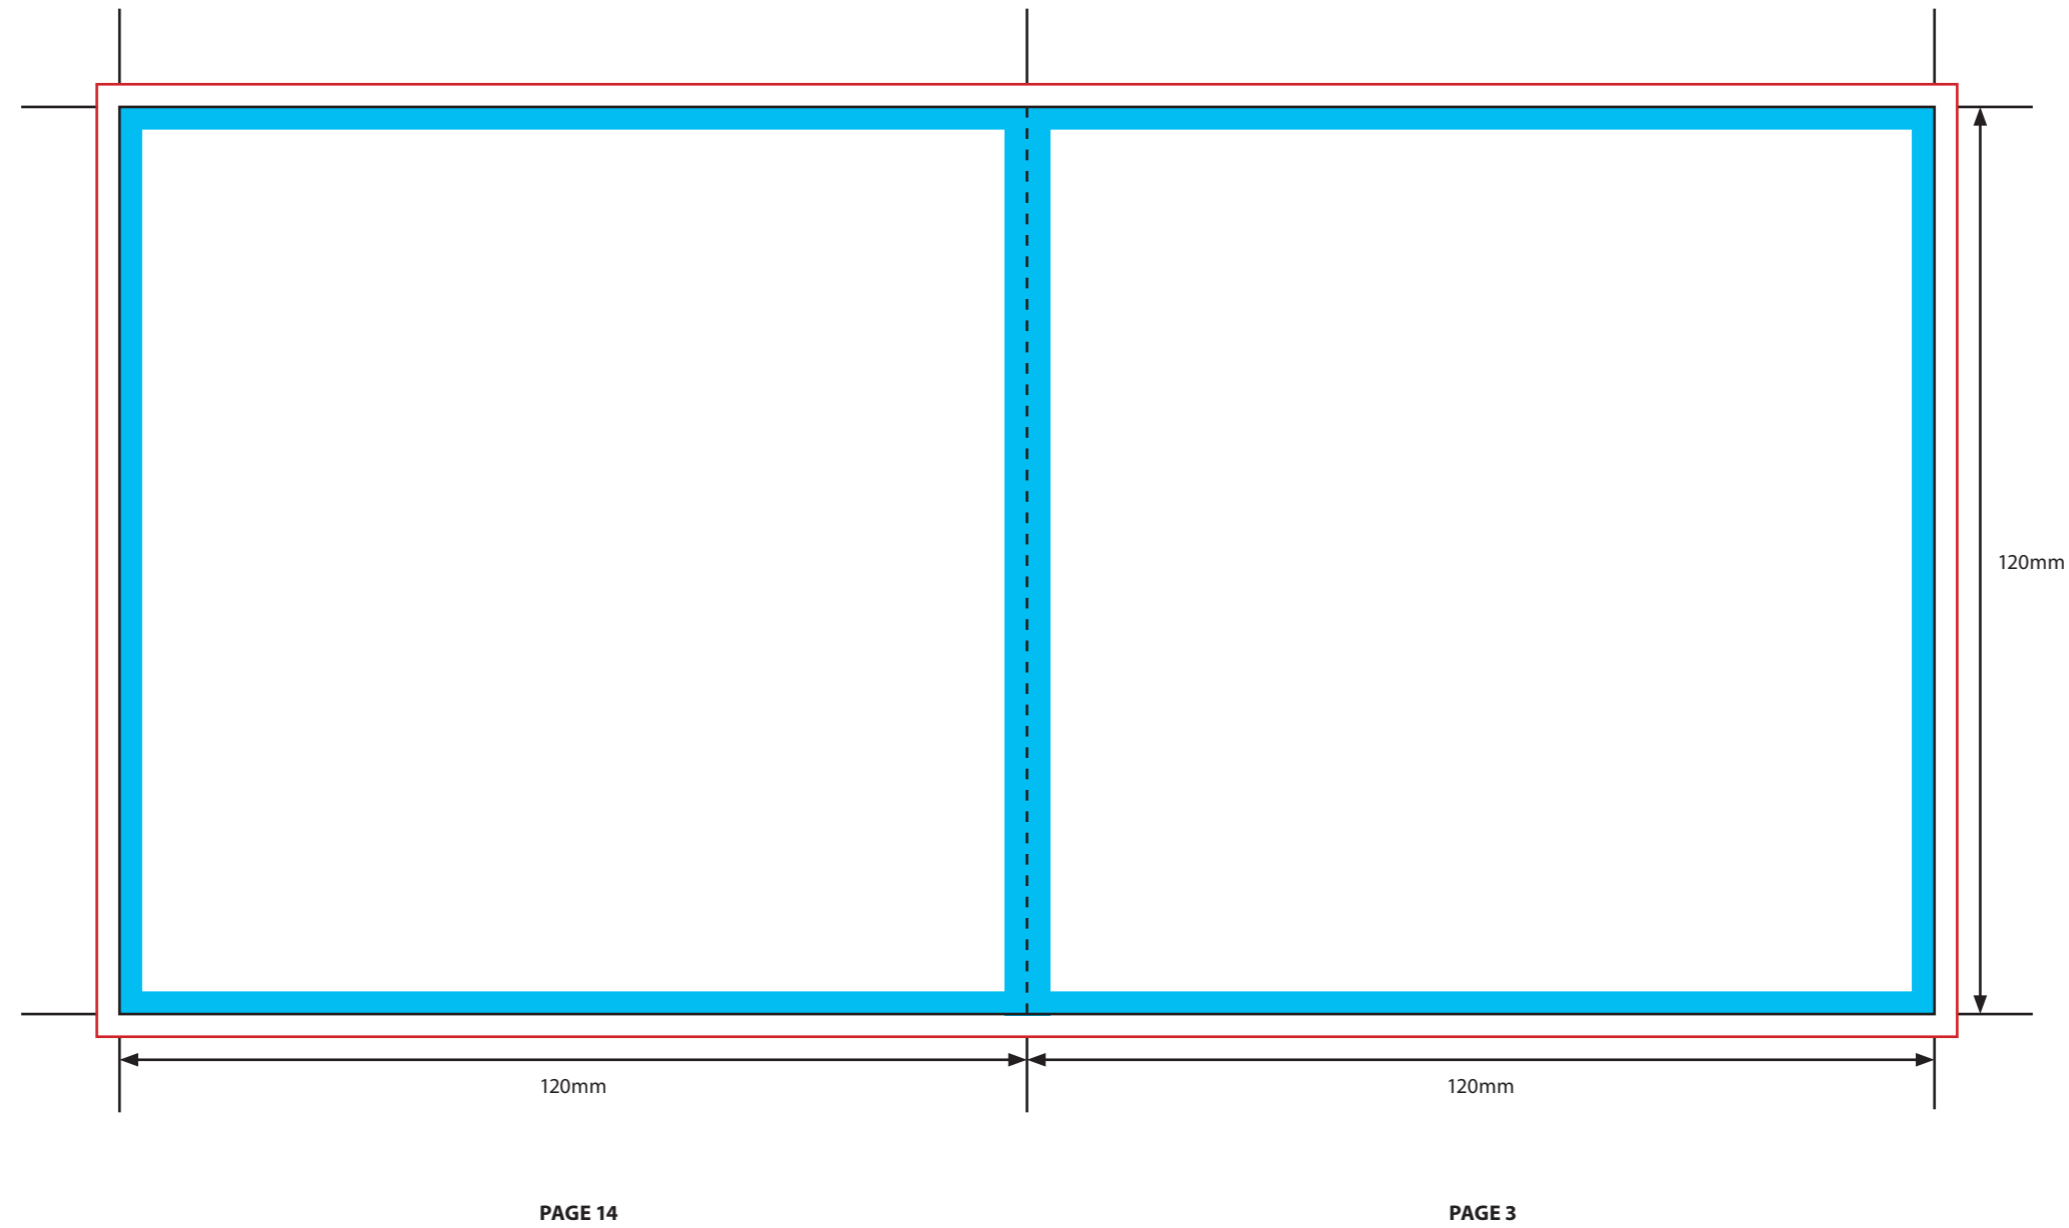

KEY

- Trim Line
- Fold Line
- 3mm Safety Area - *Important text and logos should not be in this area.*
- 3mm Required Bleed Area - *Background should extend to this line.*

PAGINATION GUIDE

- 16-1
- 2-15
- 14-3
- 4-13
- 12-5
- 6-11
- 10-7
- 8-9

AVAILABLE PAPER STOCKS *

- 130gsm Gloss Art Paper > *Standard*
- 140gsm Offset Uncoated Paper
- Heavier weights available, please ask

PAPER FINISHES AVAILABLE

- Gloss Machine Varnish > *Standard*
- Matt Machine Varnish
- Offset (Uncoated)
- Gloss UV
- Matt Lamination

Please click [here](#) for useful information on the best way to set up and supply your artwork.
For any further questions please email our design team [here](#).

Please ask your account manager if you would like to change the stock and/or finish, as prices may vary.
* Please note, not all card stocks are available on all templates. Please check with your account manager.