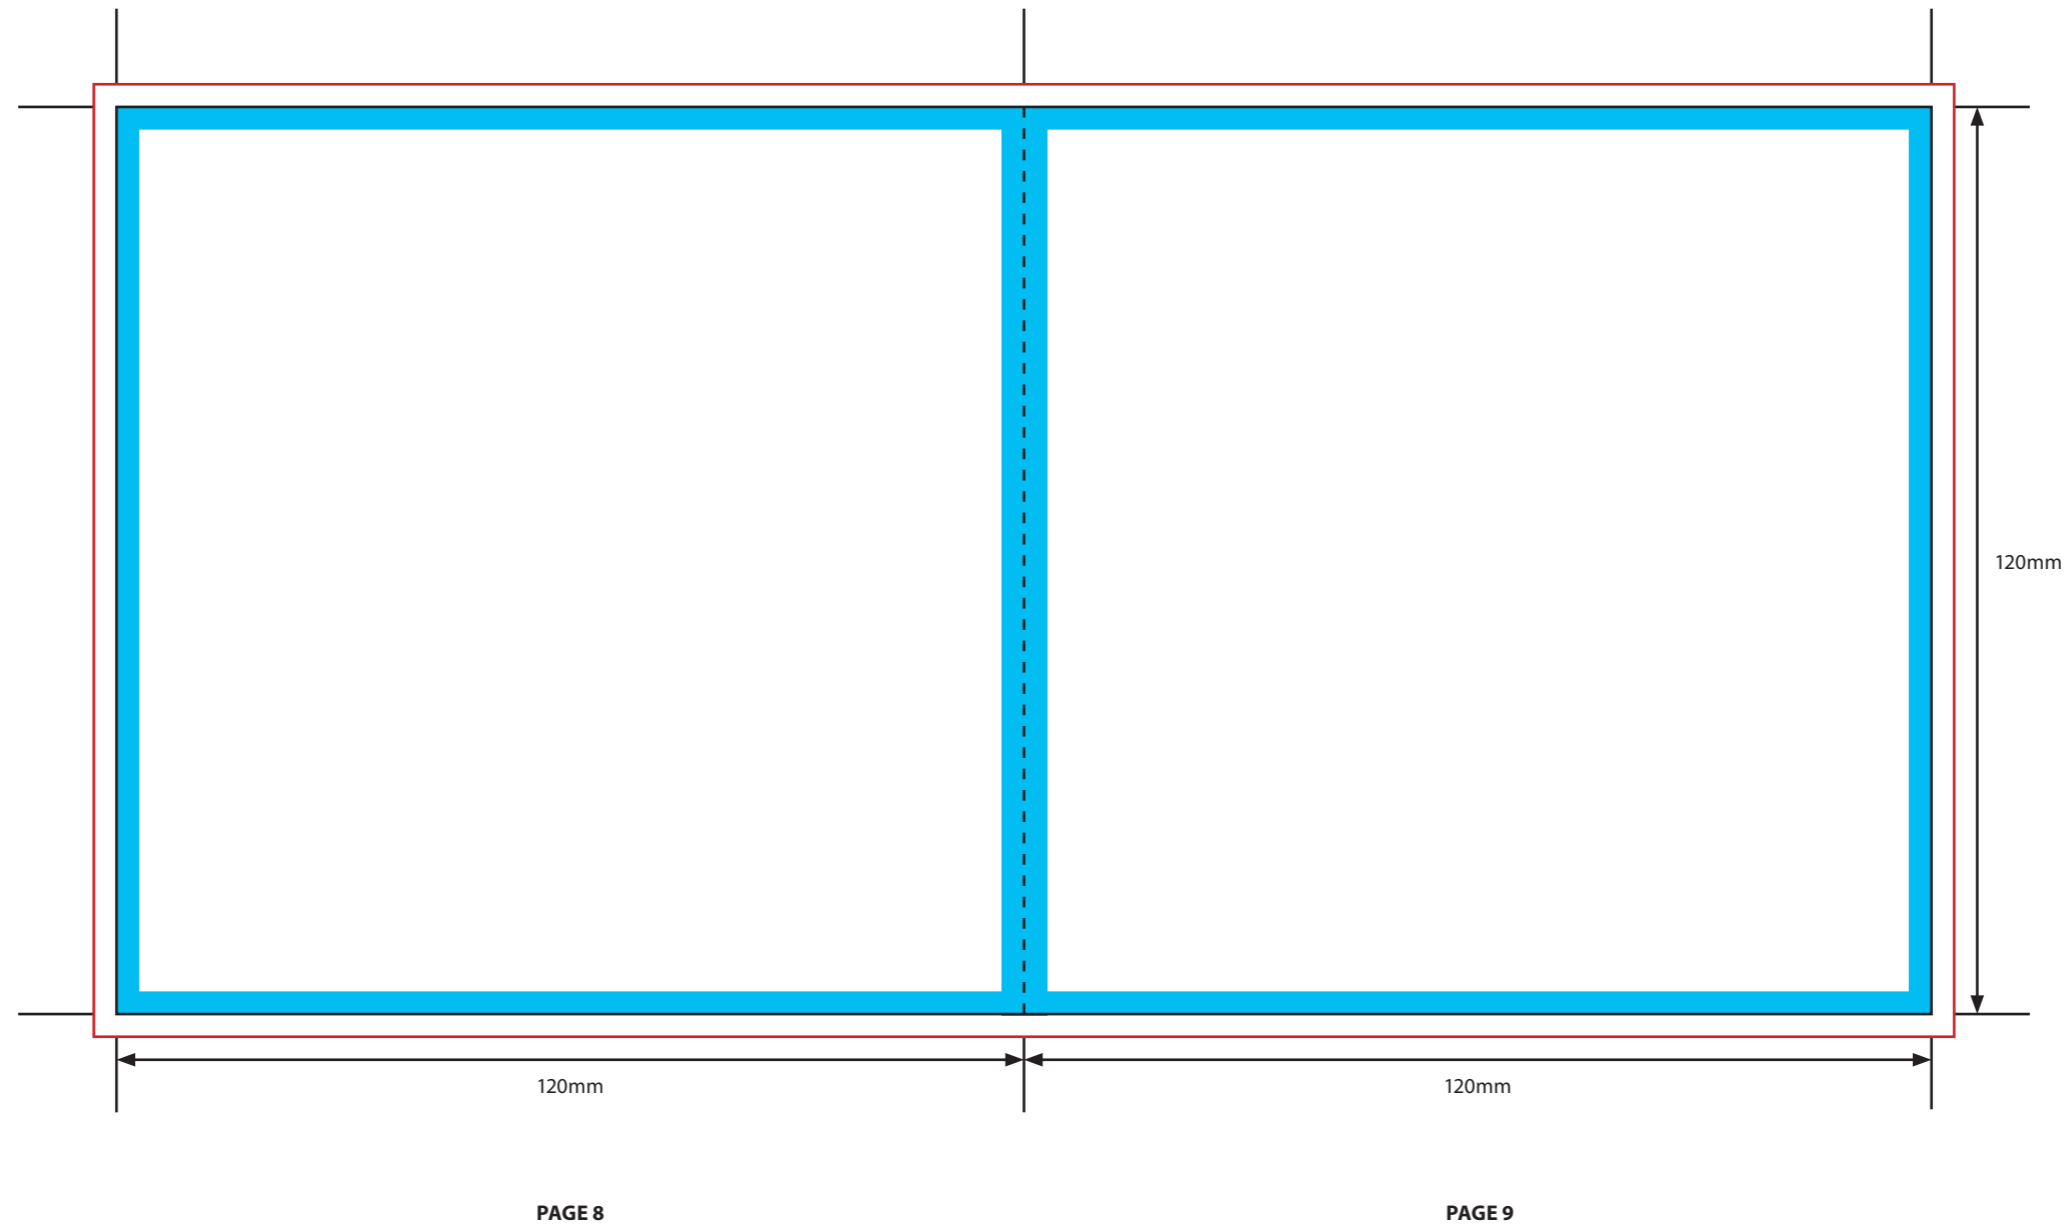

KEY

- Trim Line
- Fold Line
- 3mm Safety Area - Important text and logos should not be in this area.
- 3mm Required Bleed Area - Background should extend to this line.

PAGINATION GUIDE

- 16-1
- 2-15
- 14-3
- 4-13
- 12-5
- 6-11
- 10-7
- 8-9

AVAILABLE PAPER STOCKS *

- 130gsm Gloss Art Paper > Standard
- 140gsm Offset Uncoated Paper
- Heavier weights available, please ask

PAPER FINISHES AVAILABLE

- Gloss Machine Varnish > Standard
- Matt Machine Varnish
- Offset (Uncoated)
- Gloss UV
- Matt Lamination

Please click [here](#) for useful information on the best way to set up and supply your artwork. For any further questions please email our design team [here](#).

Please ask your account manager if you would like to change the stock and/or finish, as prices may vary. * Please note, not all card stocks are available on all templates. Please check with your account manager.