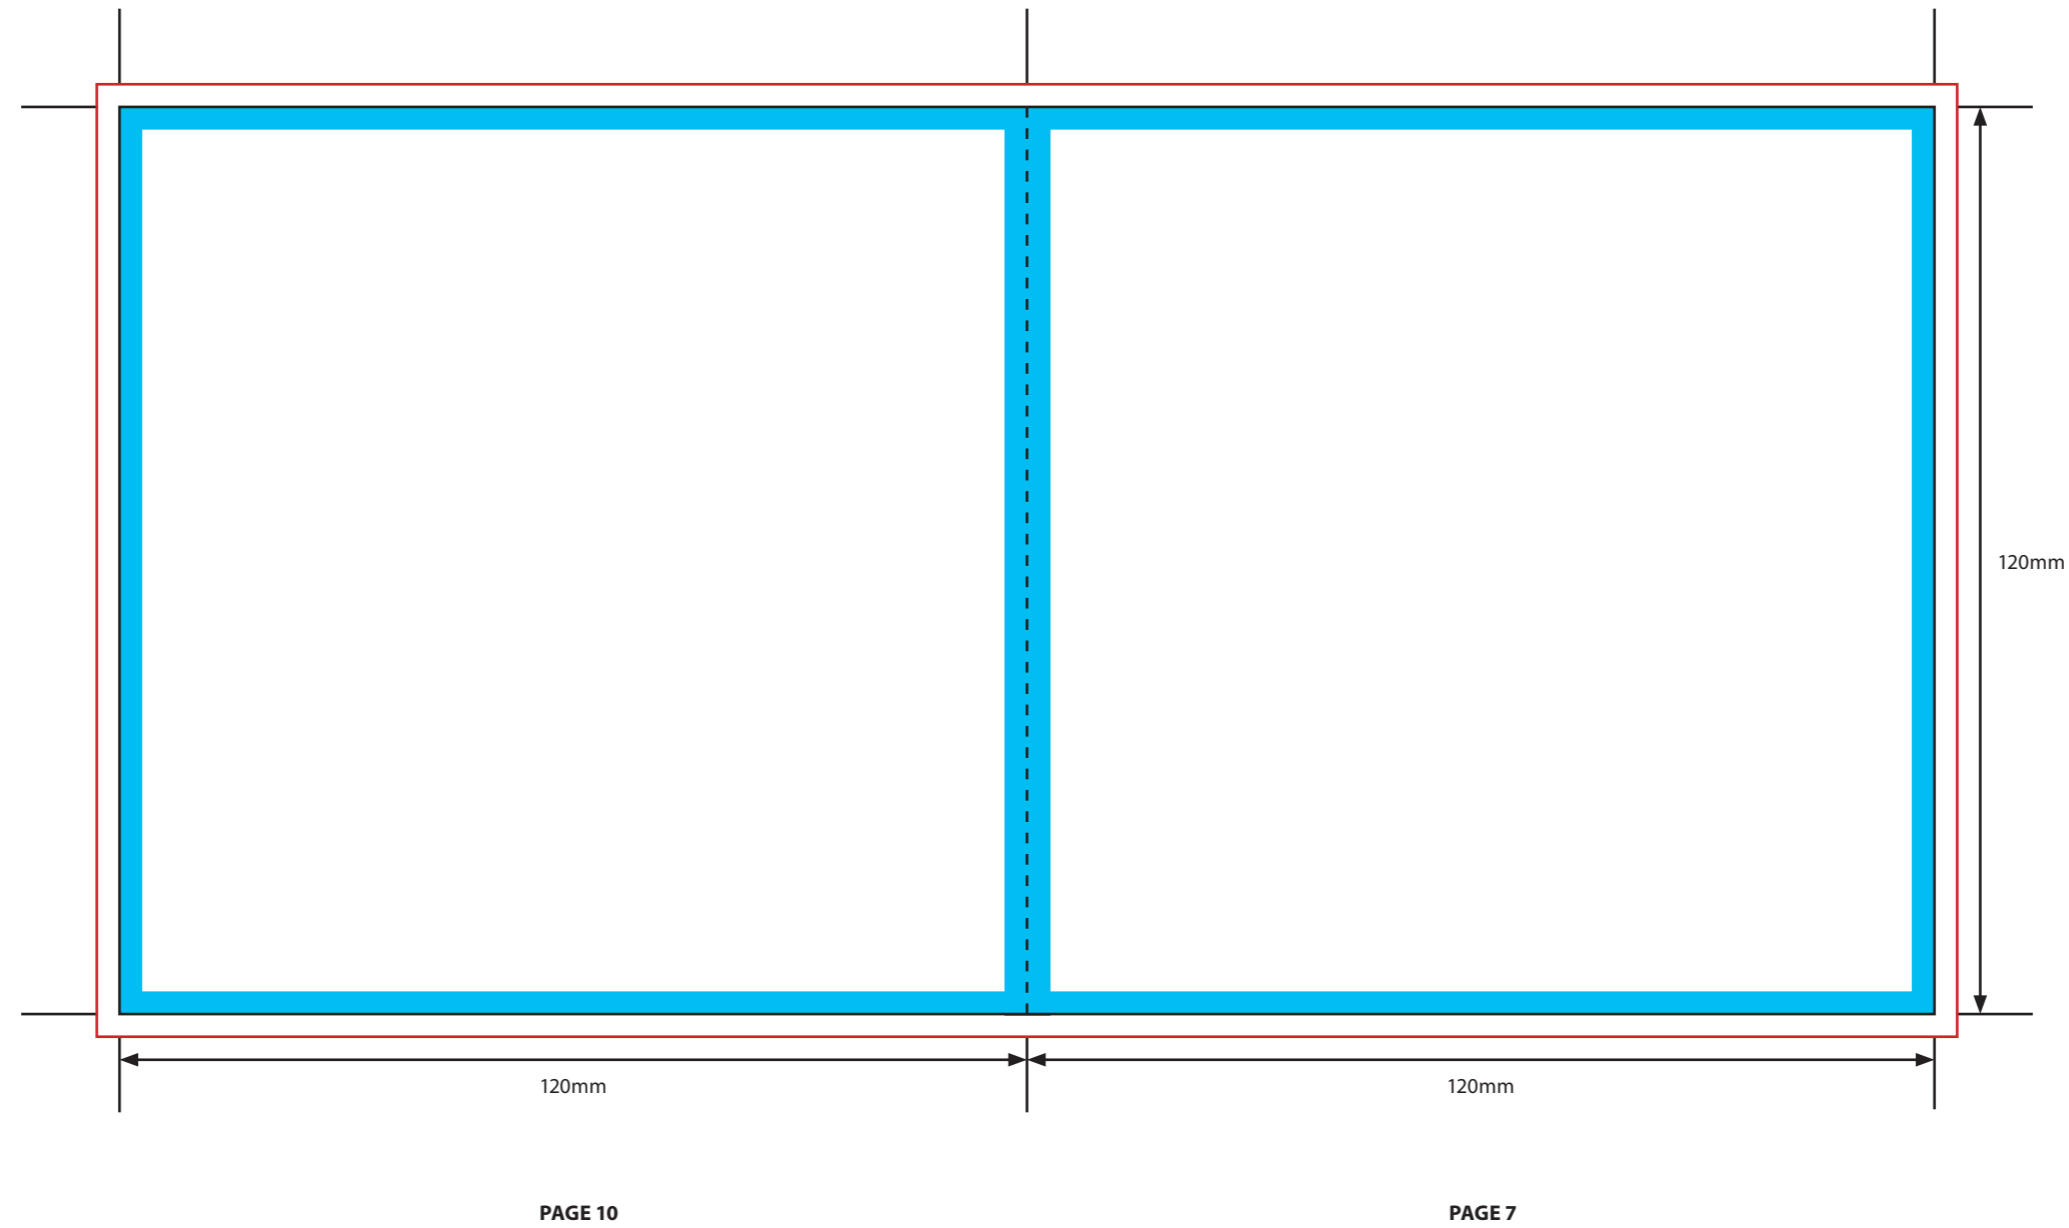

KEY

- Trim Line
- Fold Line
- 3mm Safety Area - *Important text and logos should not be in this area.*
- 3mm Required Bleed Area - *Background should extend to this line.*

PAGINATION GUIDE

- 16-1
- 2-15
- 14-3
- 4-13
- 12-5
- 6-11
- 10-7
- 8-9

AVAILABLE PAPER STOCKS *

- 130gsm Gloss Art Paper > *Standard*
- 140gsm Offset Uncoated Paper
- Heavier weights available, please ask

PAPER FINISHES AVAILABLE

- Gloss Machine Varnish > *Standard*
- Matt Machine Varnish
- Offset (Uncoated)
- Gloss UV
- Matt Lamination

Please click [here](#) for useful information on the best way to set up and supply your artwork.
For any further questions please email our design team [here](#).

Please ask your account manager if you would like to change the stock and/or finish, as prices may vary.
* Please note, not all card stocks are available on all templates. Please check with your account manager.