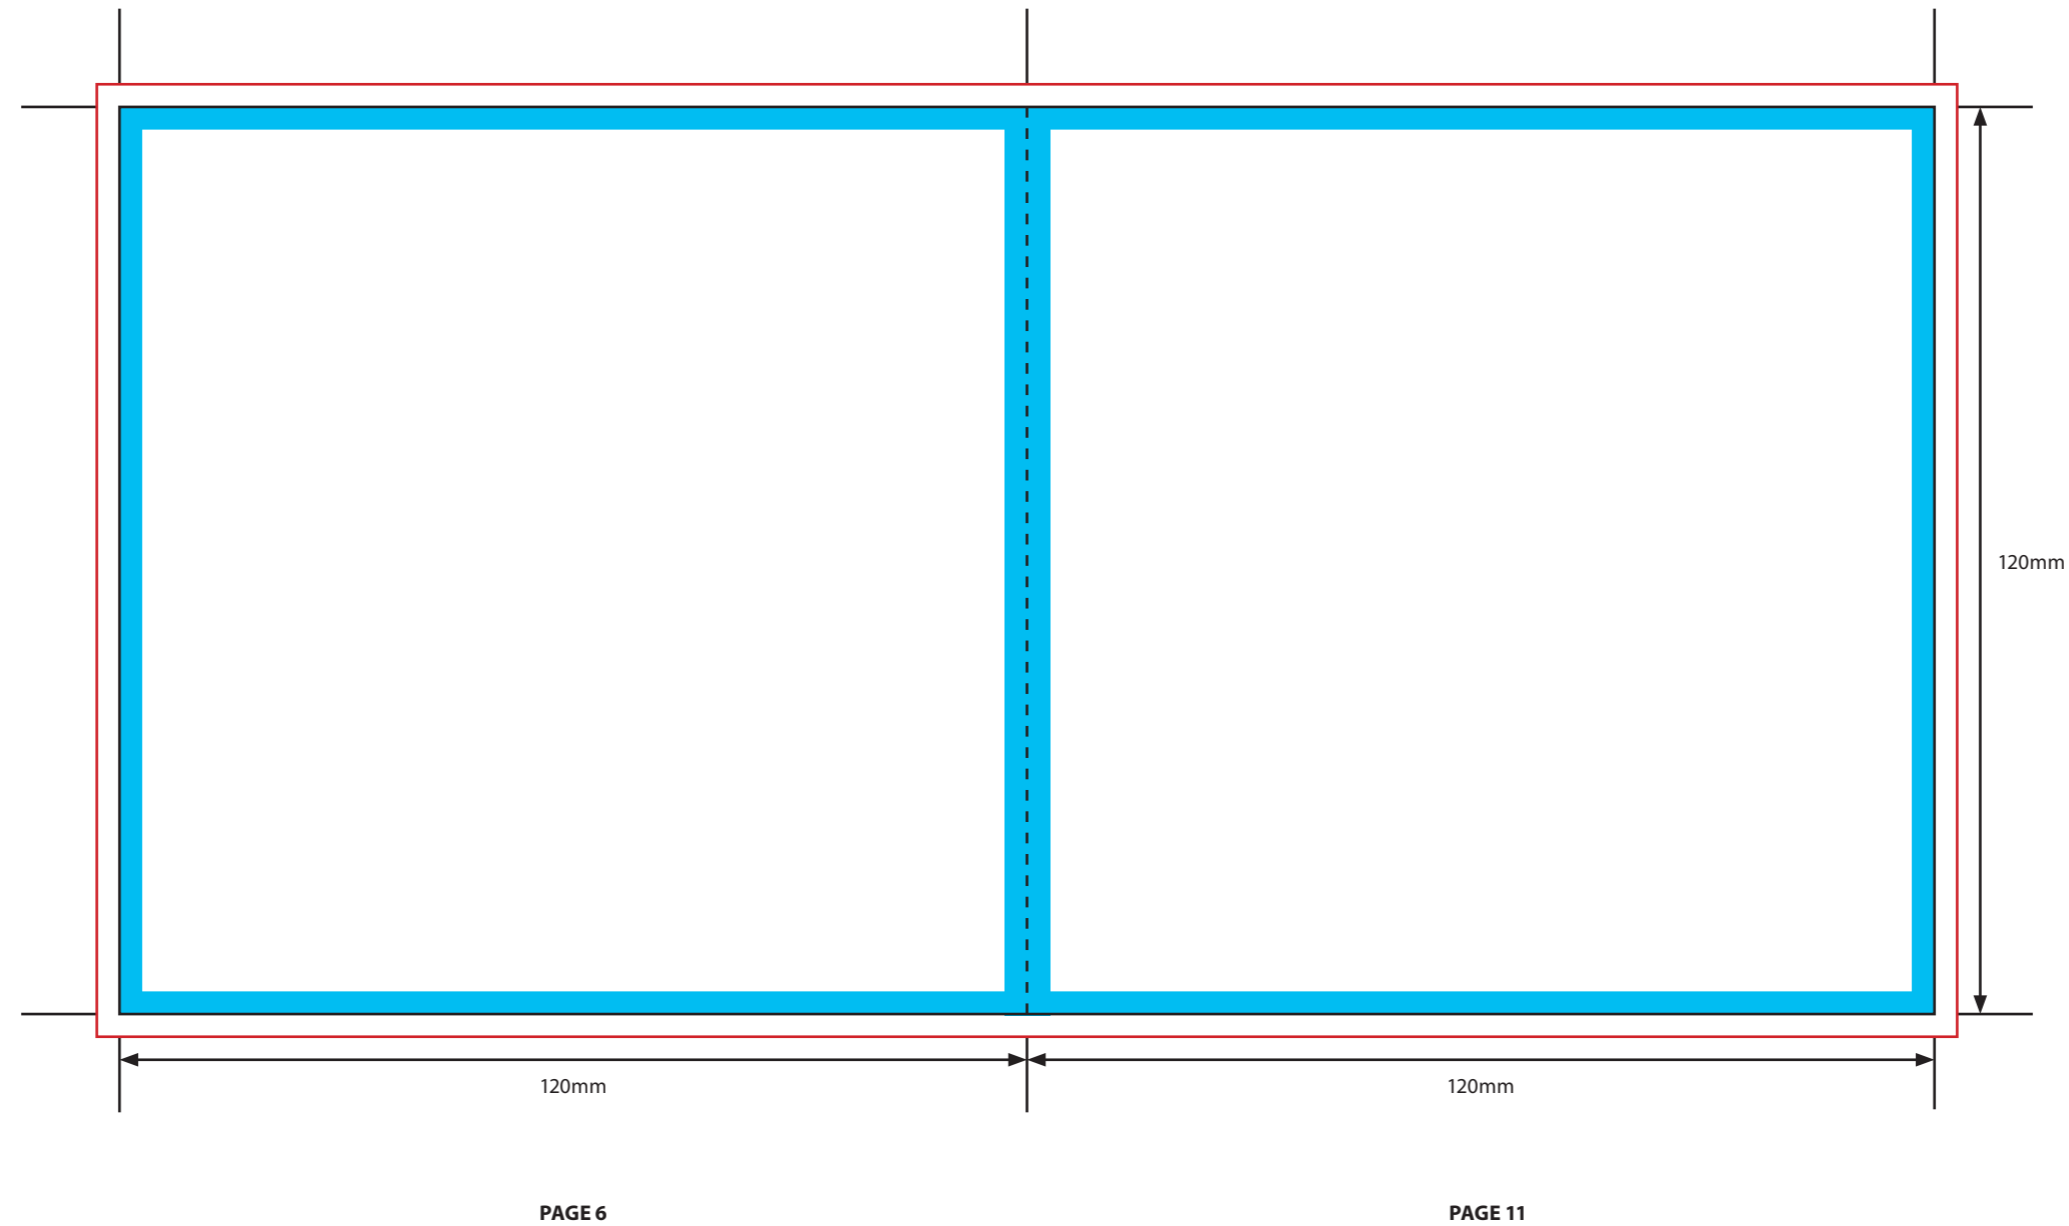

KEY

- Trim Line
- Fold Line
- 3mm Safety Area - Important text and logos should not be in this area.
- 3mm Required Bleed Area - Background should extend to this line.

PAGINATION GUIDE

- 16-1
- 2-15
- 14-3
- 4-13
- 12-5
- 6-11
- 10-7
- 8-9

AVAILABLE PAPER STOCKS *

- 130gsm Gloss Art Paper > Standard
- 140gsm Offset Uncoated Paper
- Heavier weights available, please ask

PAPER FINISHES AVAILABLE

- Gloss Machine Varnish > Standard
- Matt Machine Varnish
- Offset (Uncoated)
- Gloss UV
- Matt Lamination

Please click [here](#) for useful information on the best way to set up and supply your artwork. For any further questions please email our design team [here](#).

Please ask your account manager if you would like to change the stock and/or finish, as prices may vary. * Please note, not all card stocks are available on all templates. Please check with your account manager.