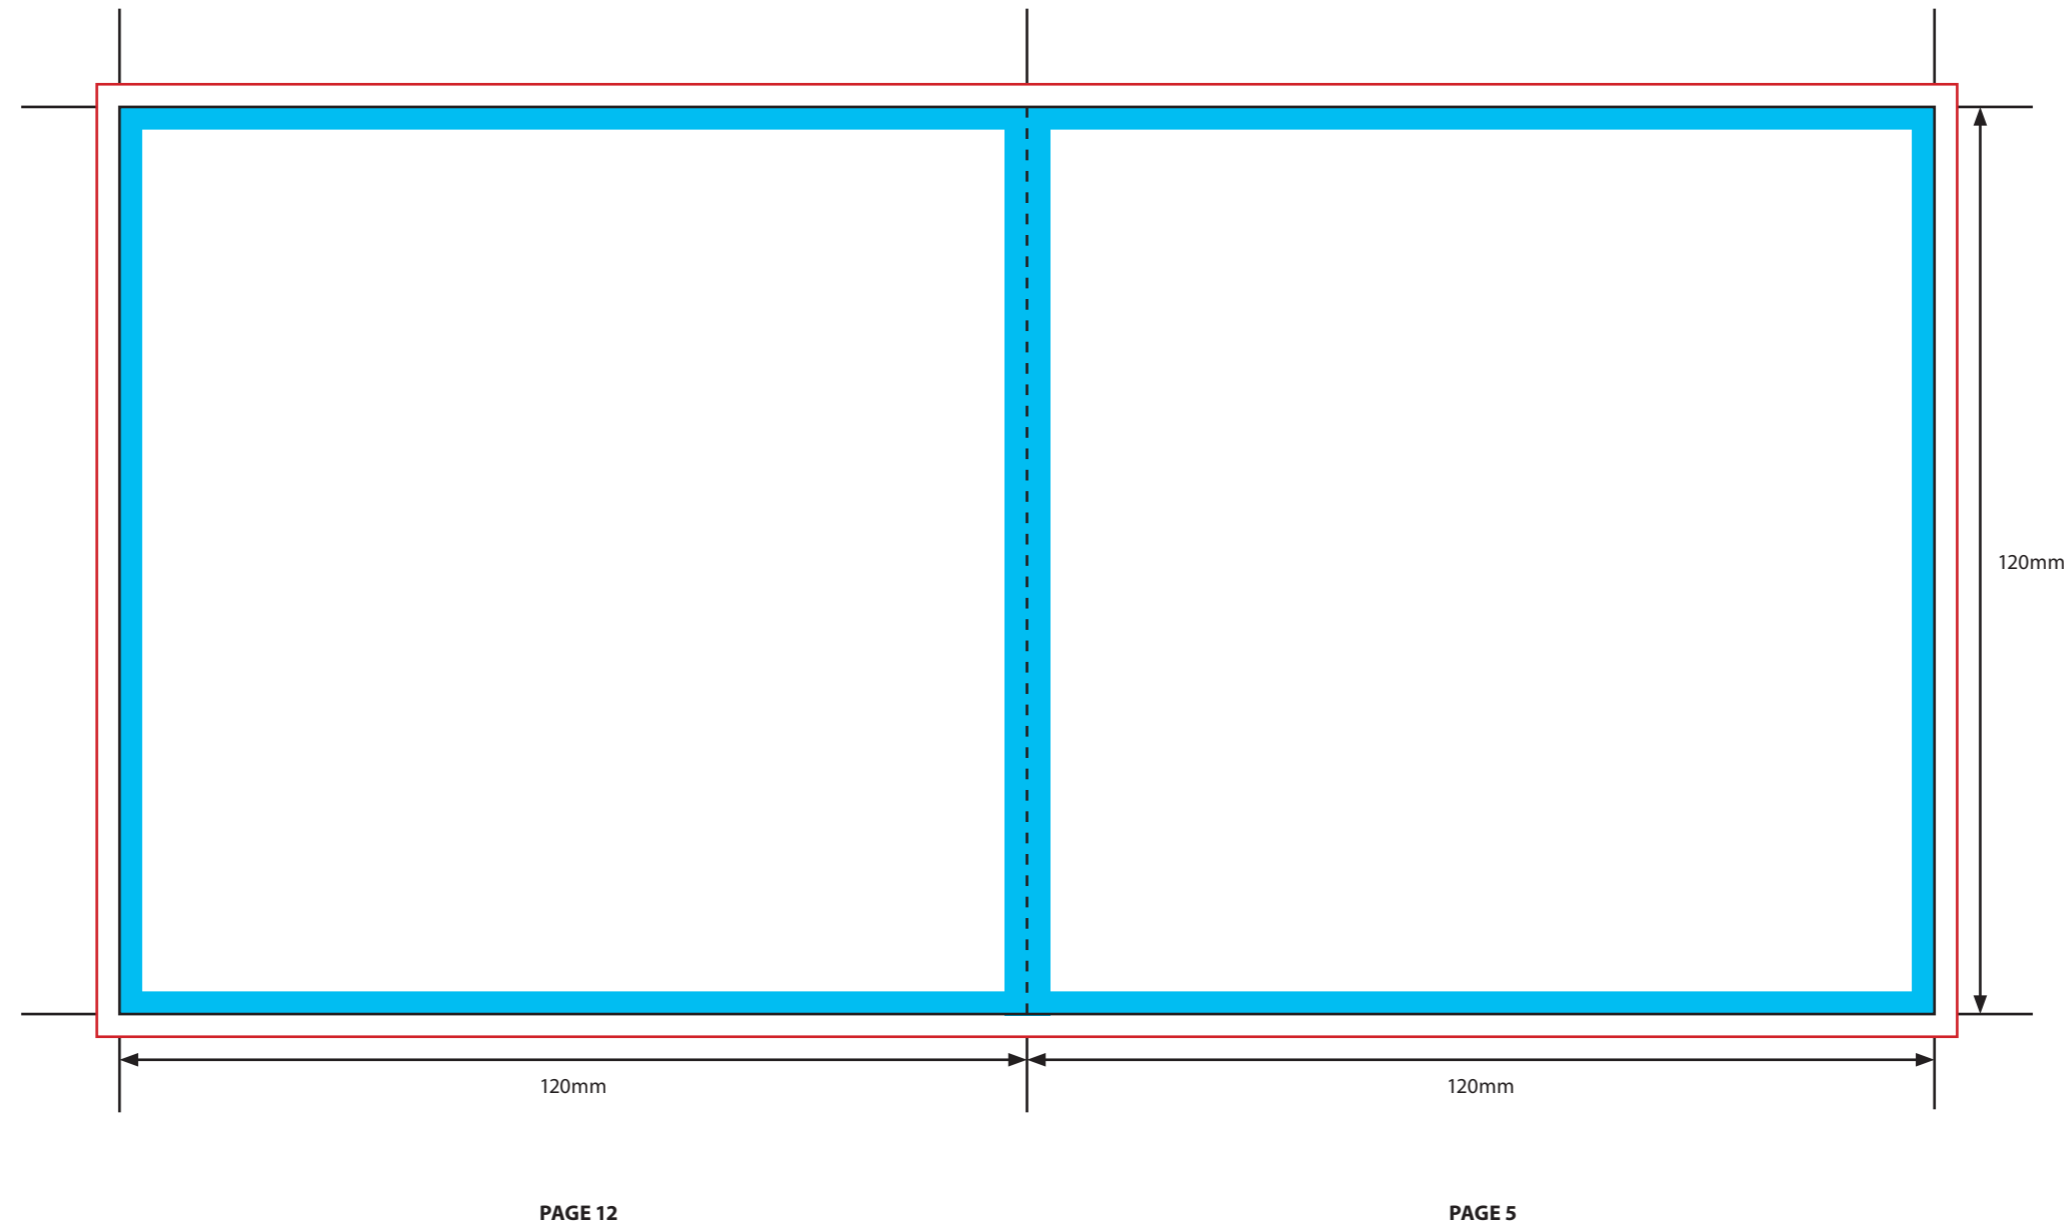

KEY

- Trim Line
- Fold Line
- 3mm Safety Area - Important text and logos should not be in this area.
- 3mm Required Bleed Area - Background should extend to this line.

PAGINATION GUIDE

- 16-1
- 2-15
- 14-3
- 4-13
- 12-5
- 6-11
- 10-7
- 8-9

AVAILABLE PAPER STOCKS *

- 130gsm Gloss Art Paper > Standard
- 140gsm Offset Uncoated Paper
- Heavier weights available, please ask

PAPER FINISHES AVAILABLE

- Gloss Machine Varnish > Standard
- Matt Machine Varnish
- Offset (Uncoated)
- Gloss UV
- Matt Lamination

Please click [here](#) for useful information on the best way to set up and supply your artwork.
For any further questions please email our design team [here](#).

Please ask your account manager if you would like to change the stock and/or finish, as prices may vary.
* Please note, not all card stocks are available on all templates. Please check with your account manager.