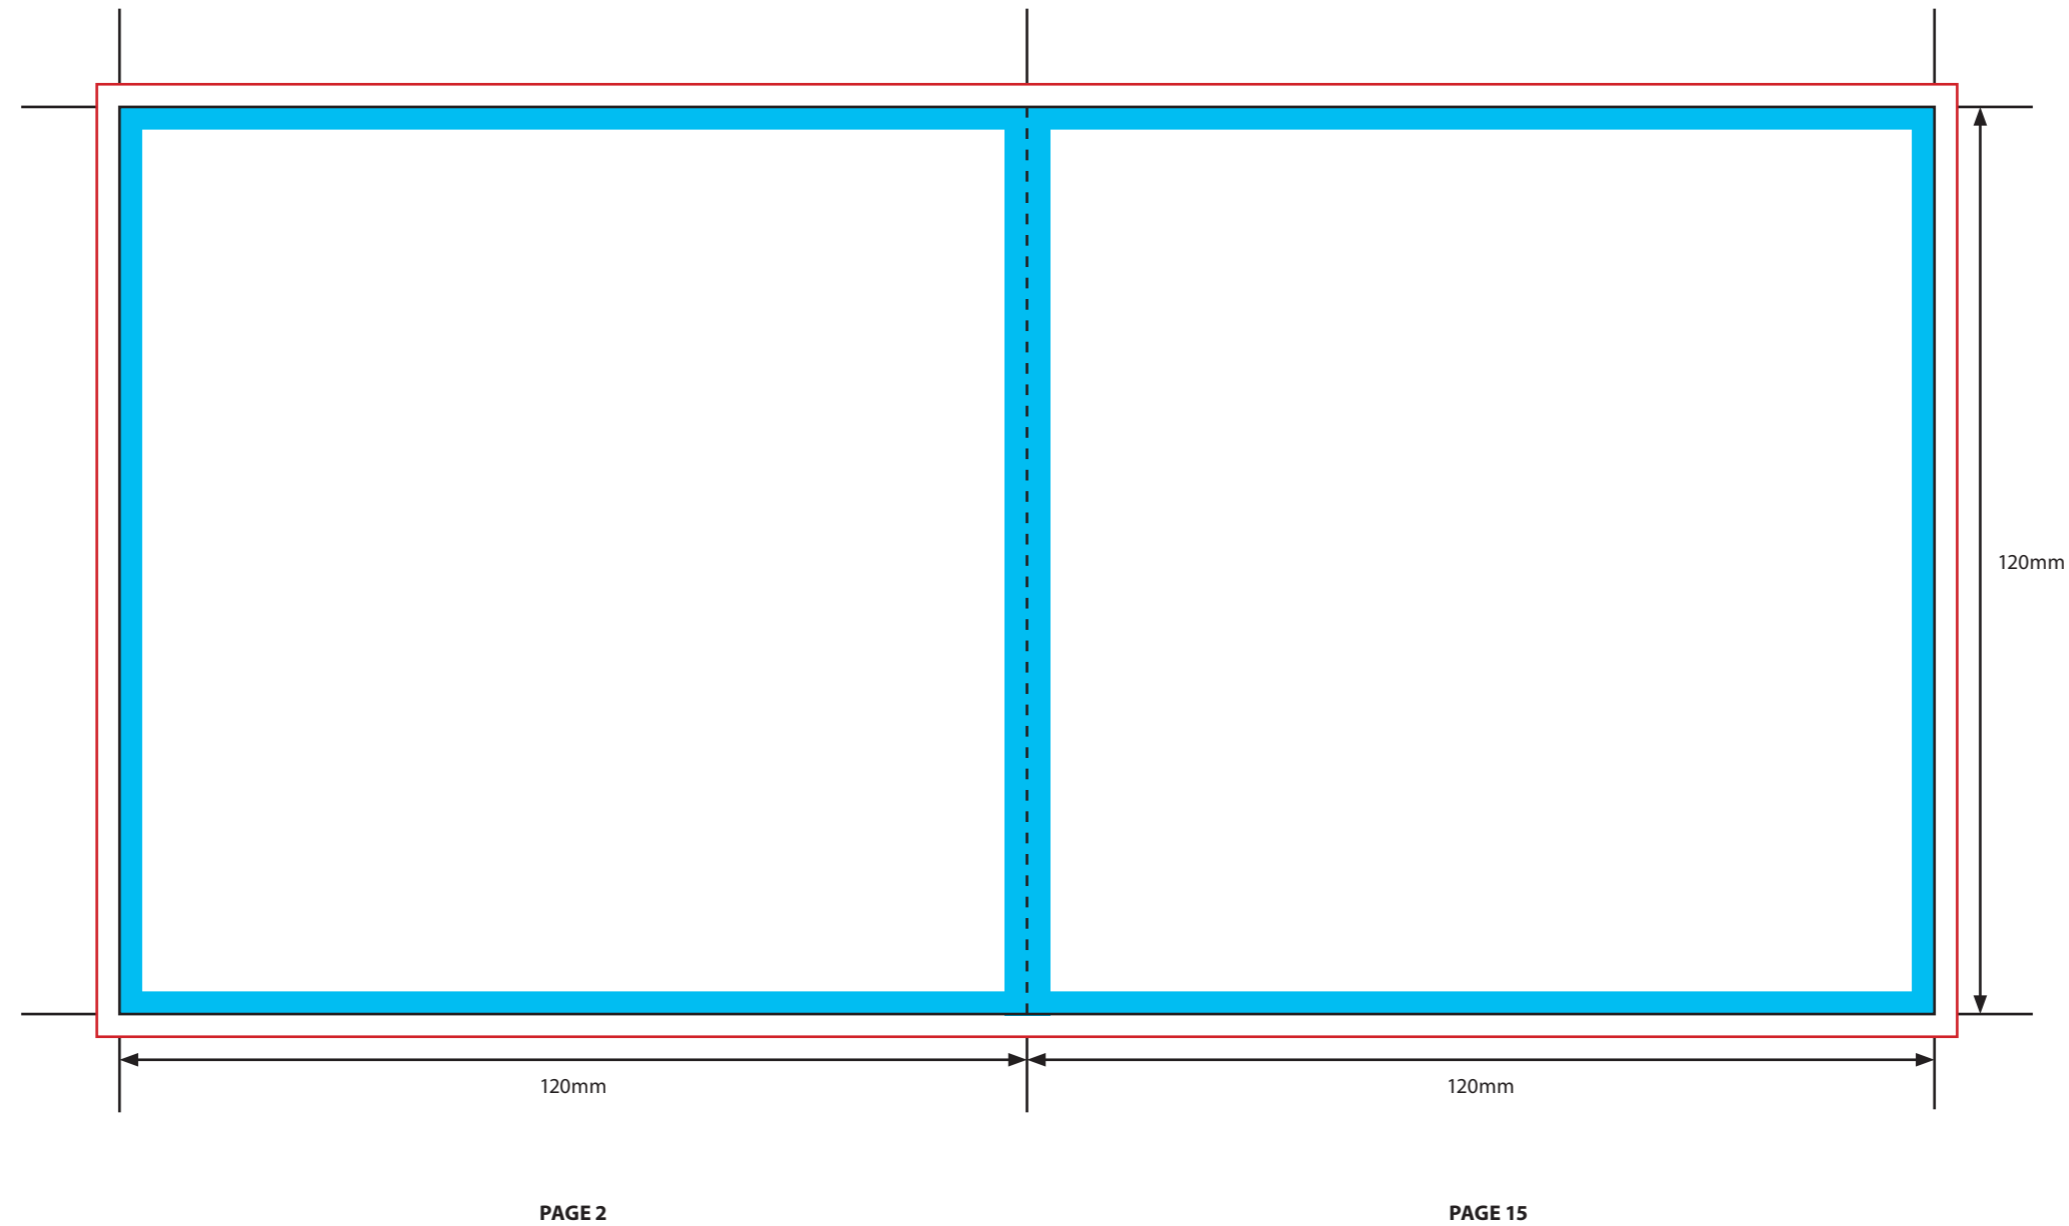

KEY

- Trim Line
- Fold Line
- 3mm Safety Area - Important text and logos should not be in this area.
- 3mm Required Bleed Area - Background should extend to this line.

PAGINATION GUIDE

- 16-1
- 2-15
- 14-3
- 4-13
- 12-5
- 6-11
- 10-7
- 8-9

AVAILABLE PAPER STOCKS *

- 130gsm Gloss Art Paper > Standard
- 140gsm Offset Uncoated Paper
- Heavier weights available, please ask

PAPER FINISHES AVAILABLE

- Gloss Machine Varnish > Standard
- Matt Machine Varnish
- Offset (Uncoated)
- Gloss UV
- Matt Lamination

Please click [here](#) for useful information on the best way to set up and supply your artwork. For any further questions please email our design team [here](#).

Please ask your account manager if you would like to change the stock and/or finish, as prices may vary. * Please note, not all card stocks are available on all templates. Please check with your account manager.