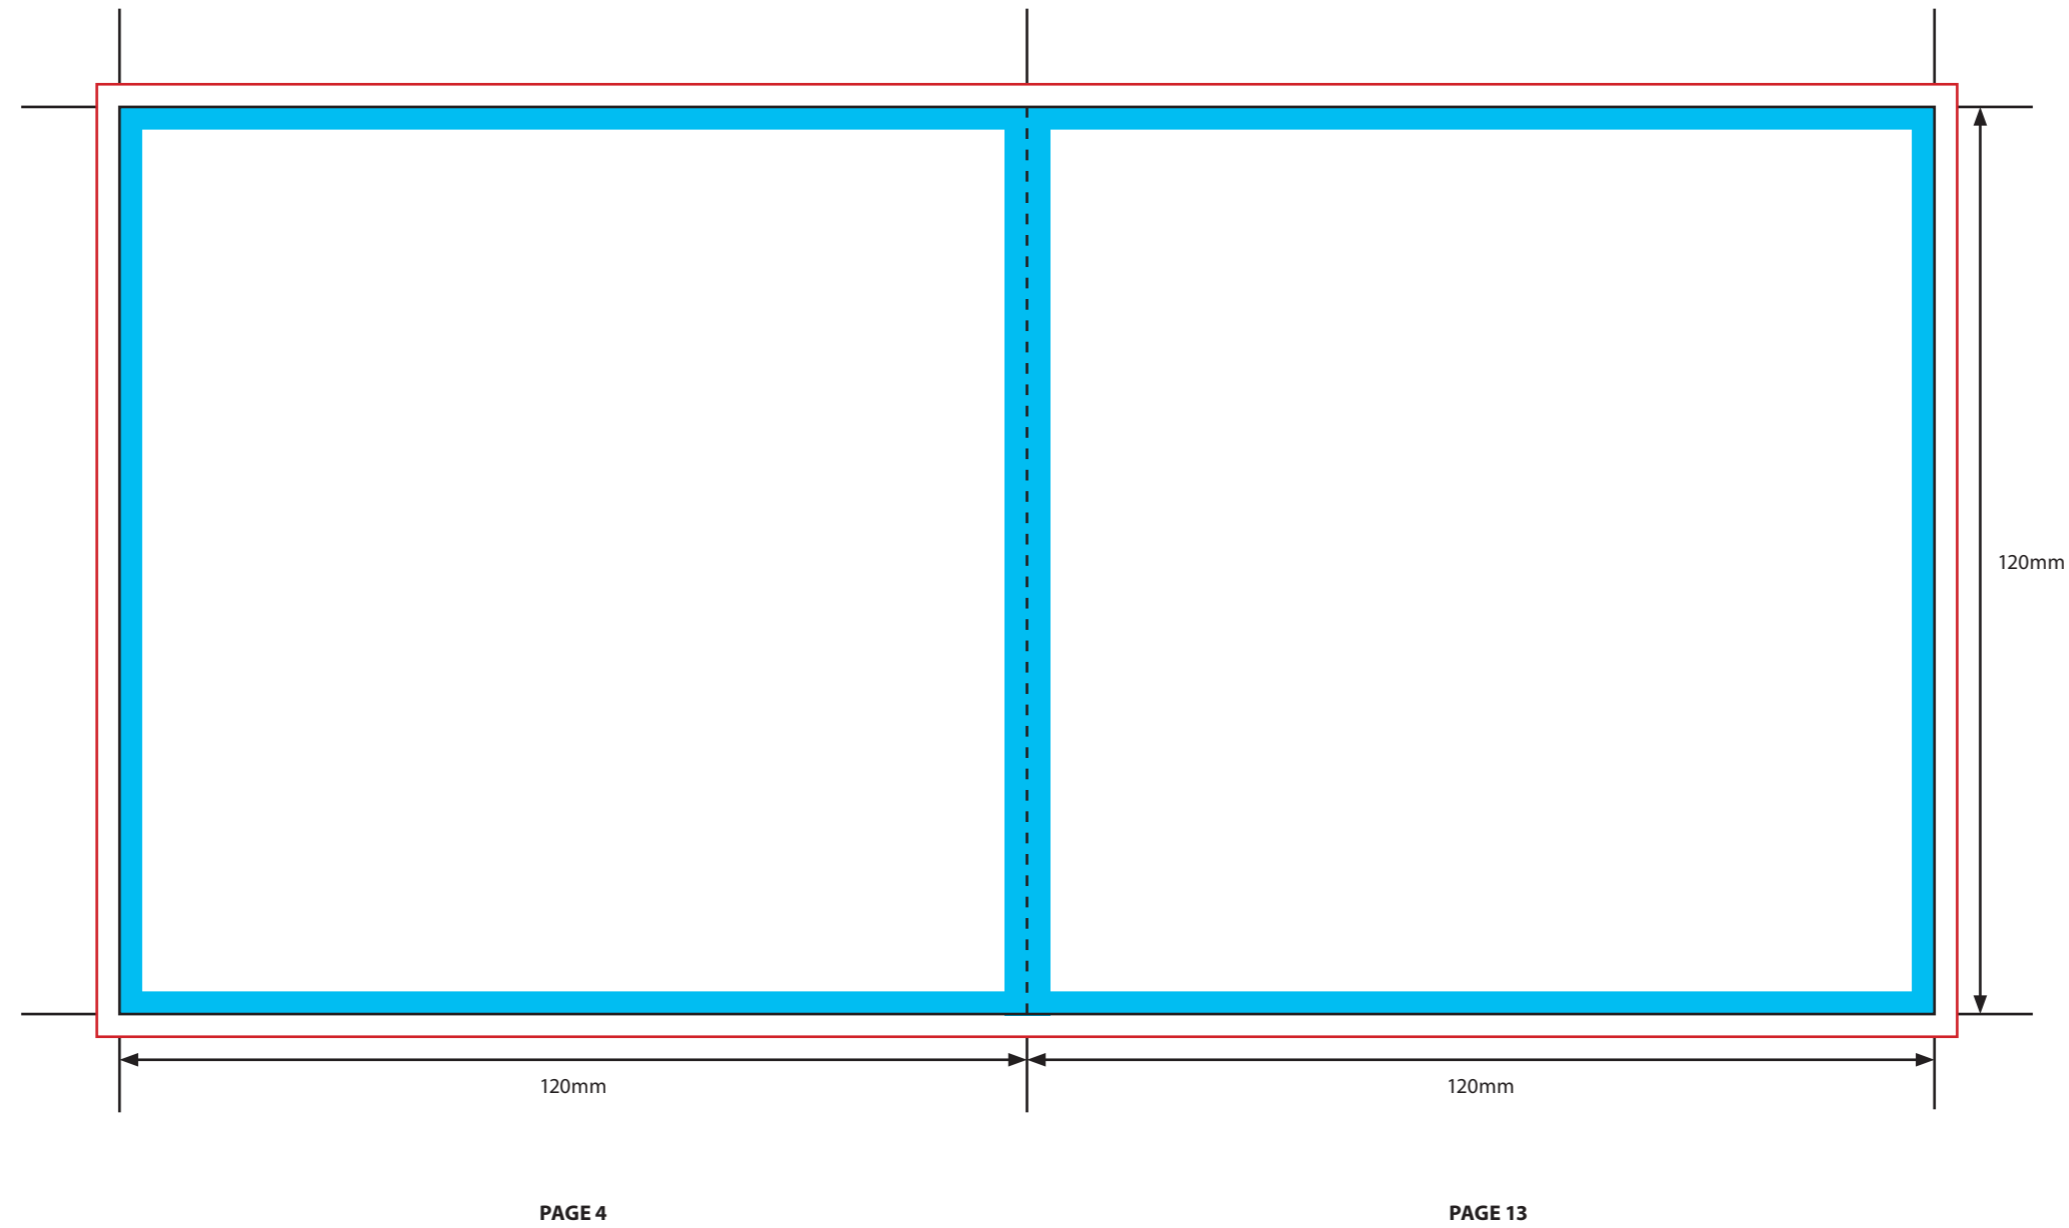

KEY

- Trim Line
- Fold Line
- 3mm Safety Area - *Important text and logos should not be in this area.*
- 3mm Required Bleed Area - *Background should extend to this line.*

PAGINATION GUIDE

- 16-1
- 2-15
- 14-3
- 4-13
- 12-5
- 6-11
- 10-7
- 8-9

AVAILABLE PAPER STOCKS *

- 130gsm Gloss Art Paper > *Standard*
- 140gsm Offset Uncoated Paper
- Heavier weights available, please ask

PAPER FINISHES AVAILABLE

- Gloss Machine Varnish > *Standard*
- Matt Machine Varnish
- Offset (Uncoated)
- Gloss UV
- Matt Lamination

Please click [here](#) for useful information on the best way to set up and supply your artwork.
For any further questions please email our design team [here](#).

Please ask your account manager if you would like to change the stock and/or finish, as prices may vary.
* Please note, not all card stocks are available on all templates. Please check with your account manager.