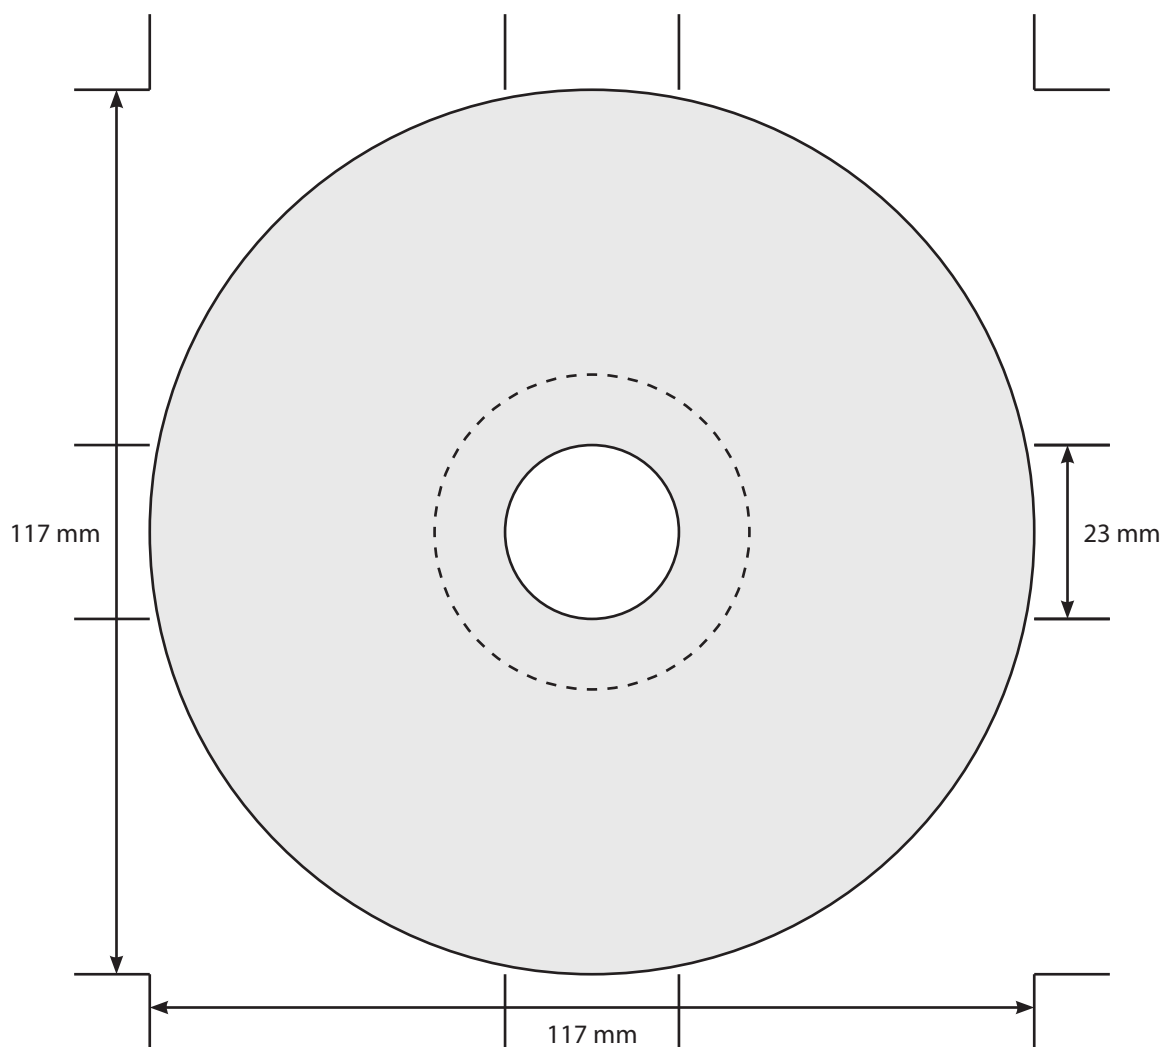

TEMPLATE: CD-R Onbody - 23mm

SCREEN PRINT COLOURS KEY (IF APPLICABLE)

- 1.
- 2.
- 3.

KEY

-  Disc Print Area
-  ID Band on underside of Disc (Does not interrupt print. Only applicable if not having a white base)