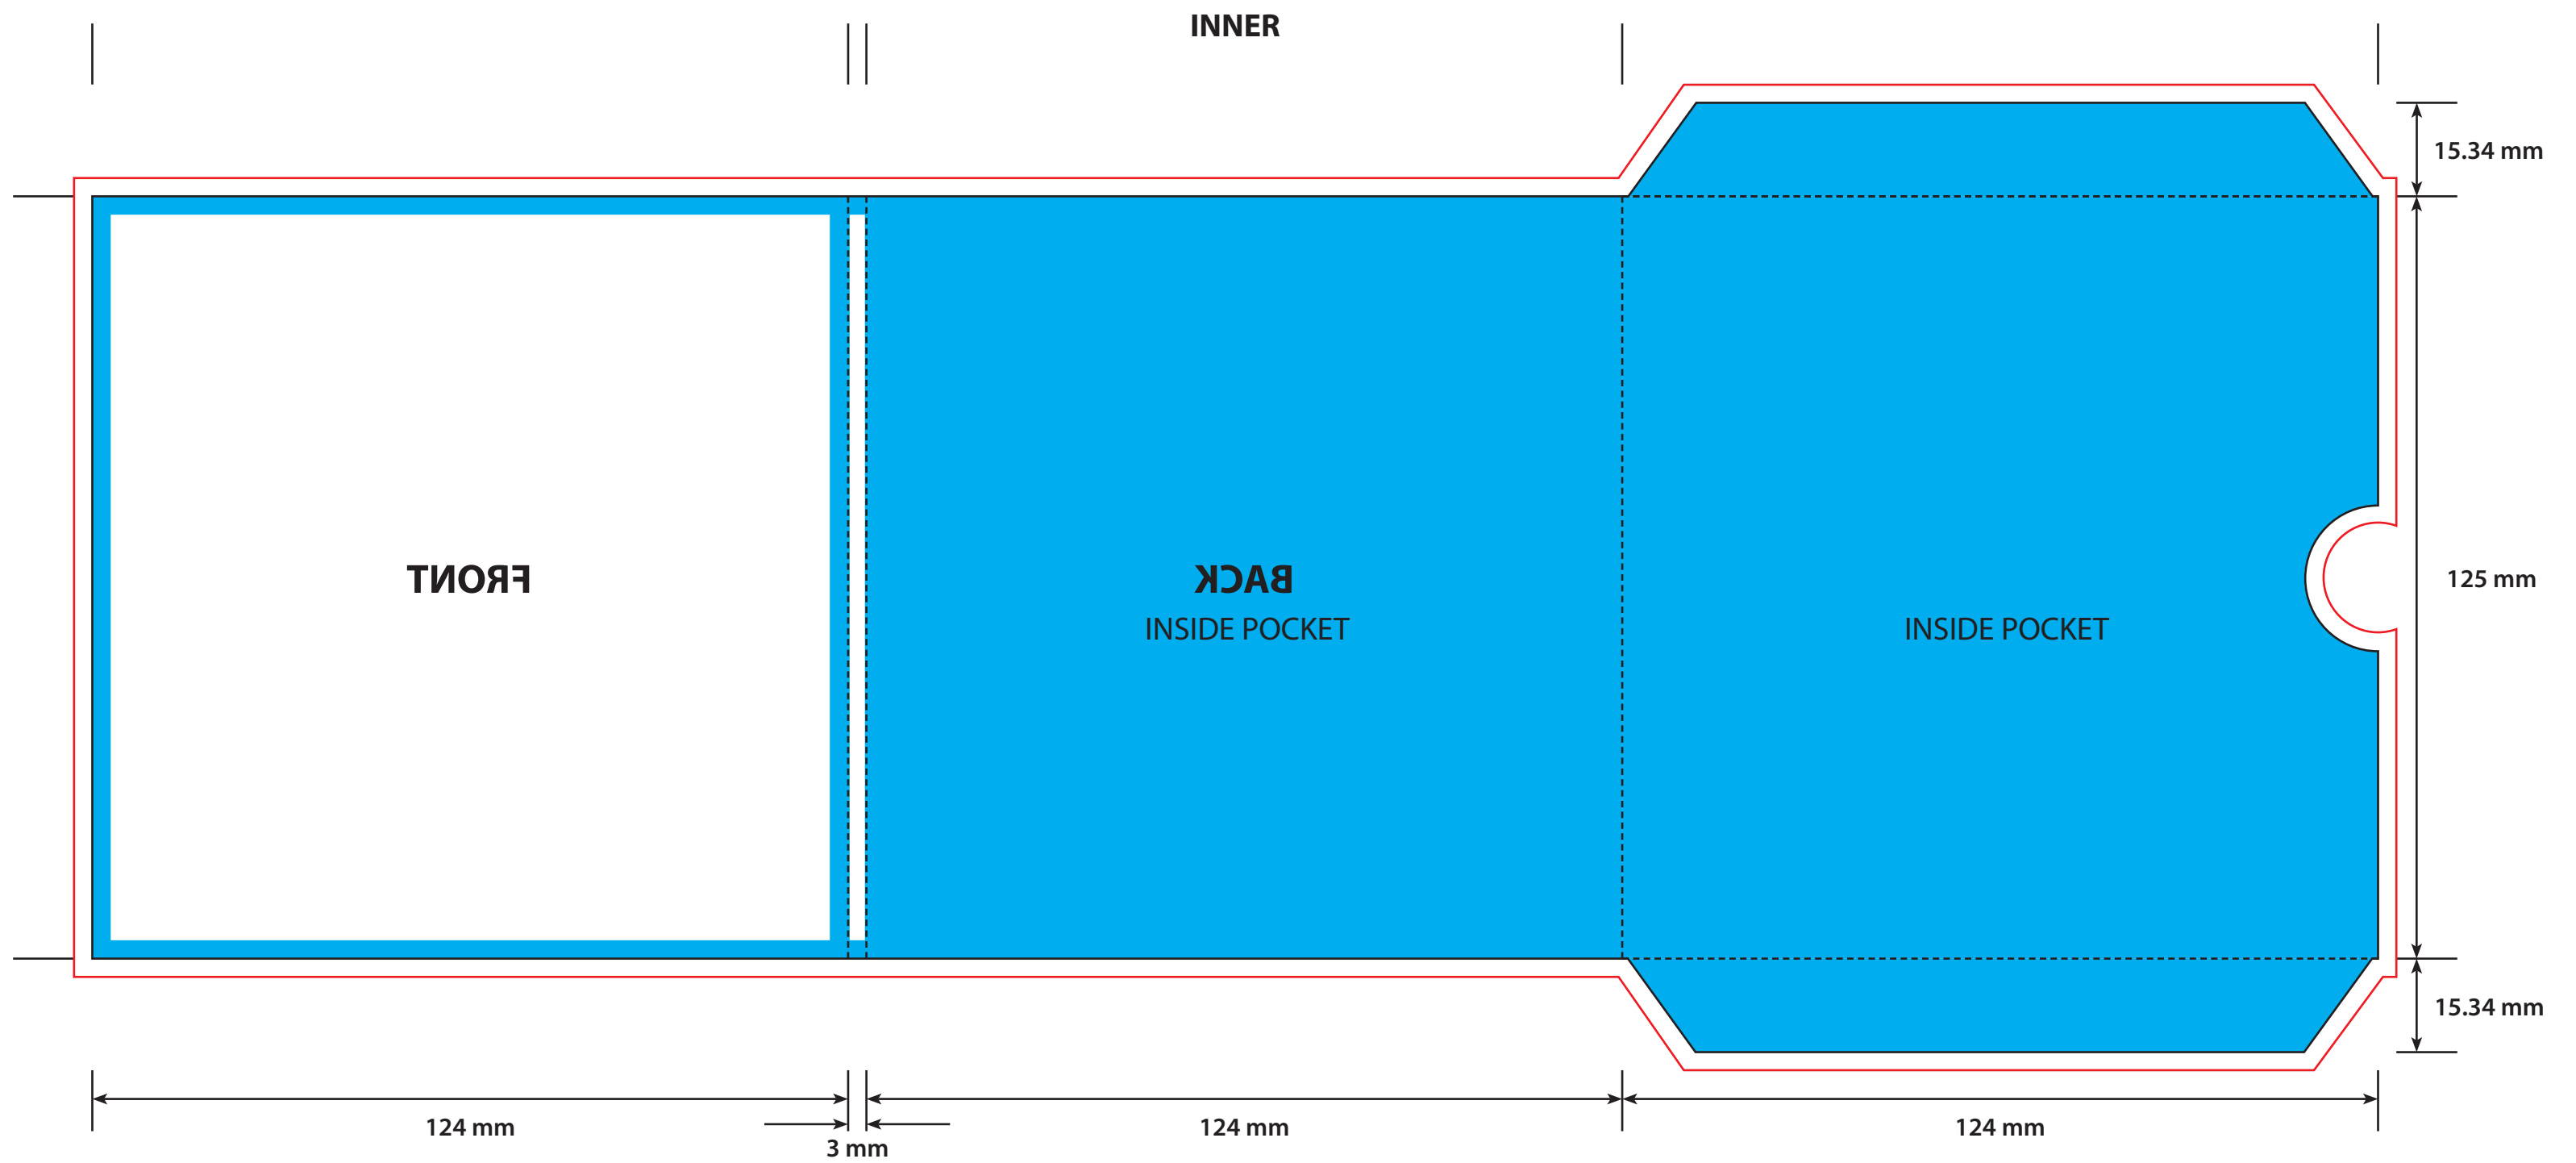

KEY

- Trim Line
- Fold Line
- 3mm Safety Area - Important text and logos should not be in this area.
- 3mm Required Bleed Area - Background should extend to this line.

AVAILABLE CARD STOCKS *

240gsm White/White > Standard