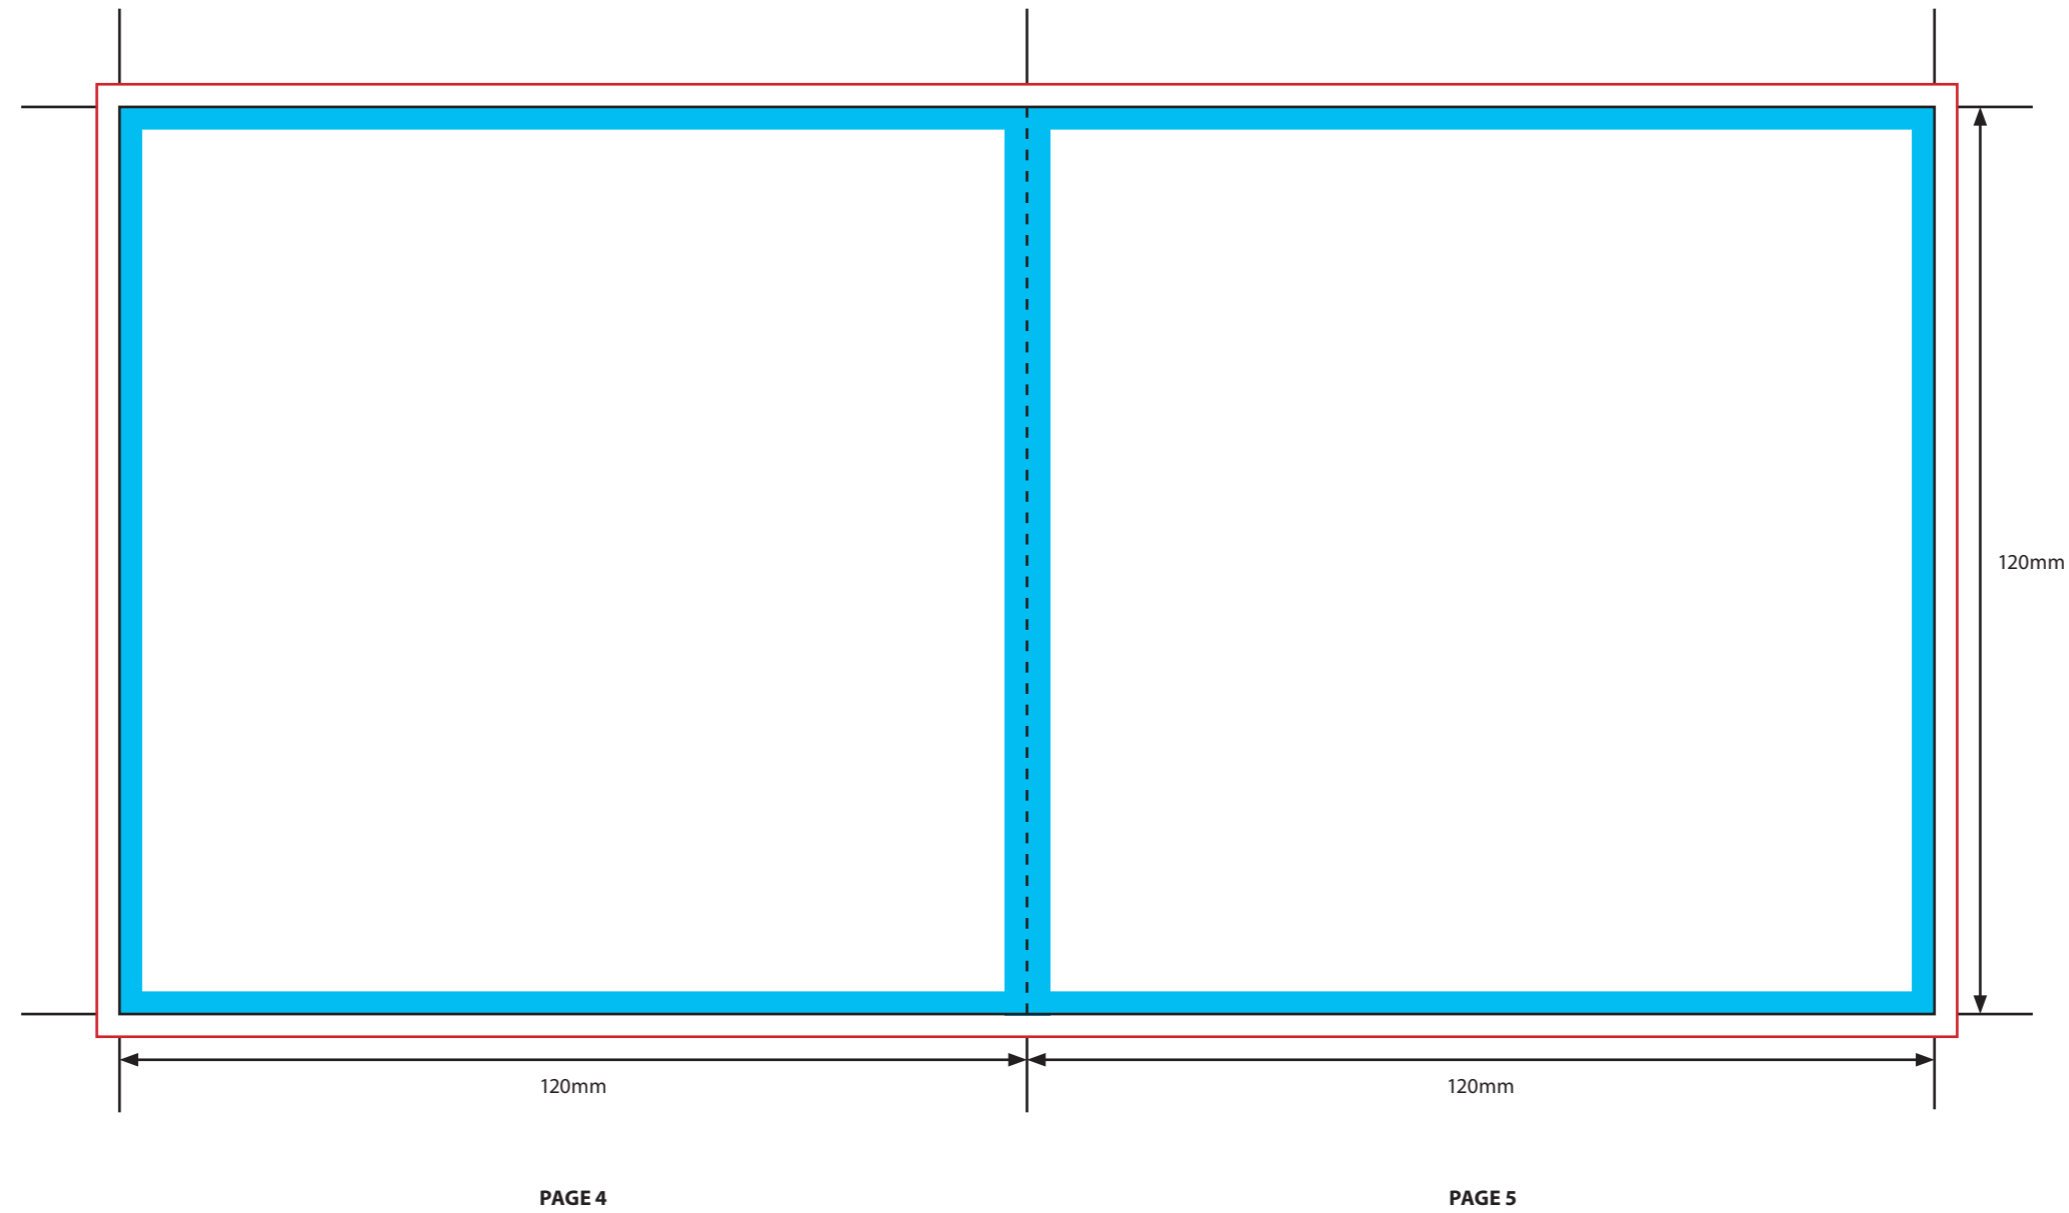

KEY

- Trim Line
- - - - - Fold Line
- 3mm Safety Area - *Important text and logos should not be in this area.*
- 3mm Required Bleed Area - *Background should extend to this line.*

PAGINATION GUIDE

- 8-1
- 2-7
- 6-3
- 4-5

AVAILABLE PAPER STOCKS *

- 130gsm Gloss Art Paper > *Standard*
- 140gsm Offset Uncoated Paper
- Heavier weights available, please ask

PAPER FINISHES AVAILABLE

- Gloss Machine Varnish > *Standard*
- Matt Machine Varnish
- Offset (Uncoated)
- Gloss UV
- Matt Lamination

Please click [here](#) for useful information on the best way to set up and supply your artwork.
For any further questions please email our design team [here](#).

Please ask your account manager if you would like to change the stock and/or finish, as prices may vary.
* Please note, not all card stocks are available on all templates. Please check with your account manager.