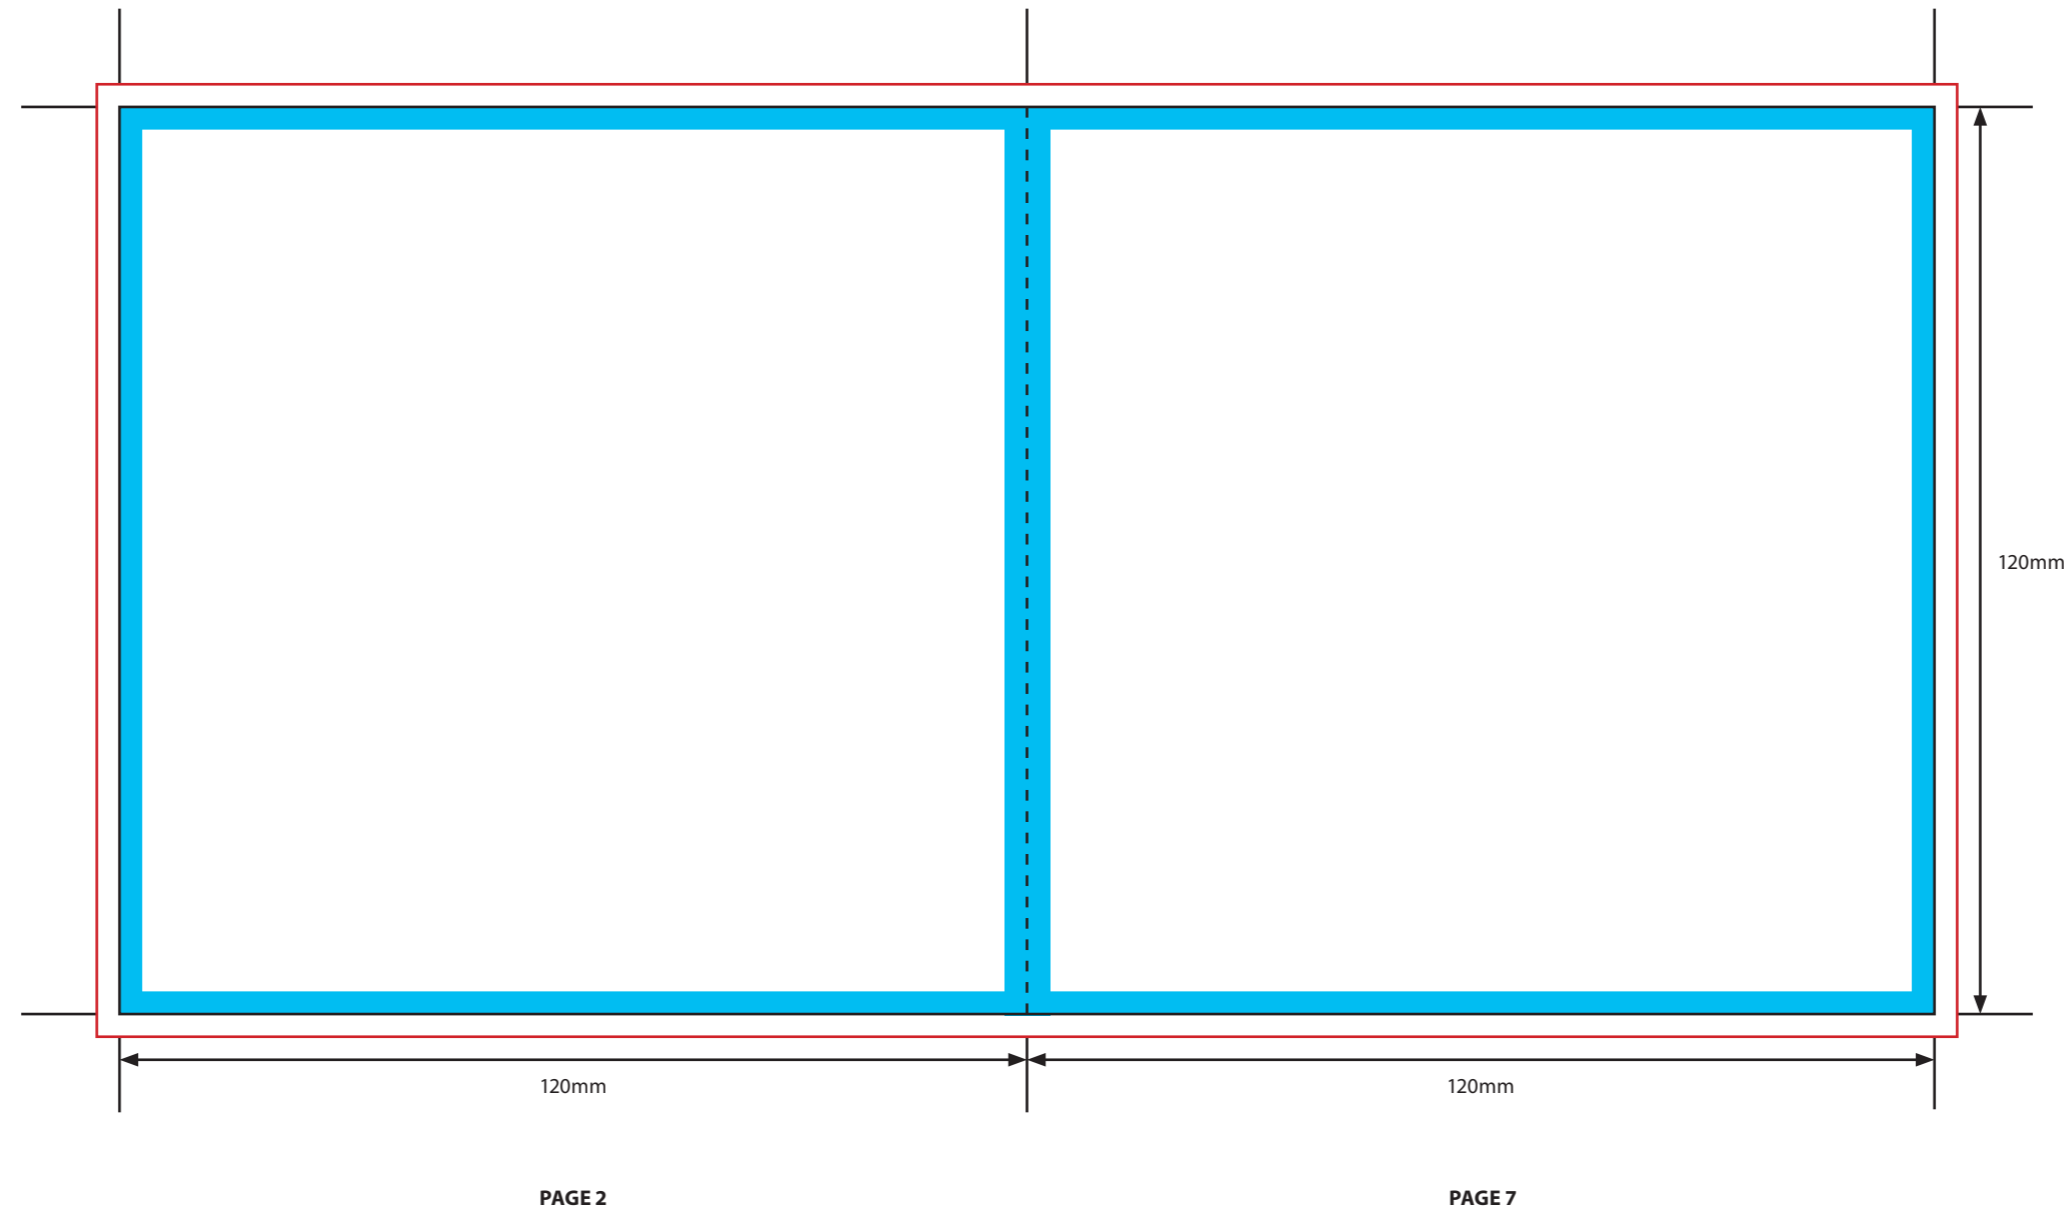

KEY

- Trim Line
- - - - - Fold Line
- 3mm Safety Area - Important text and logos should not be in this area.
- 3mm Required Bleed Area - Background should extend to this line.

PAGINATION GUIDE

- 8-1
- 2-7
- 6-3
- 4-5