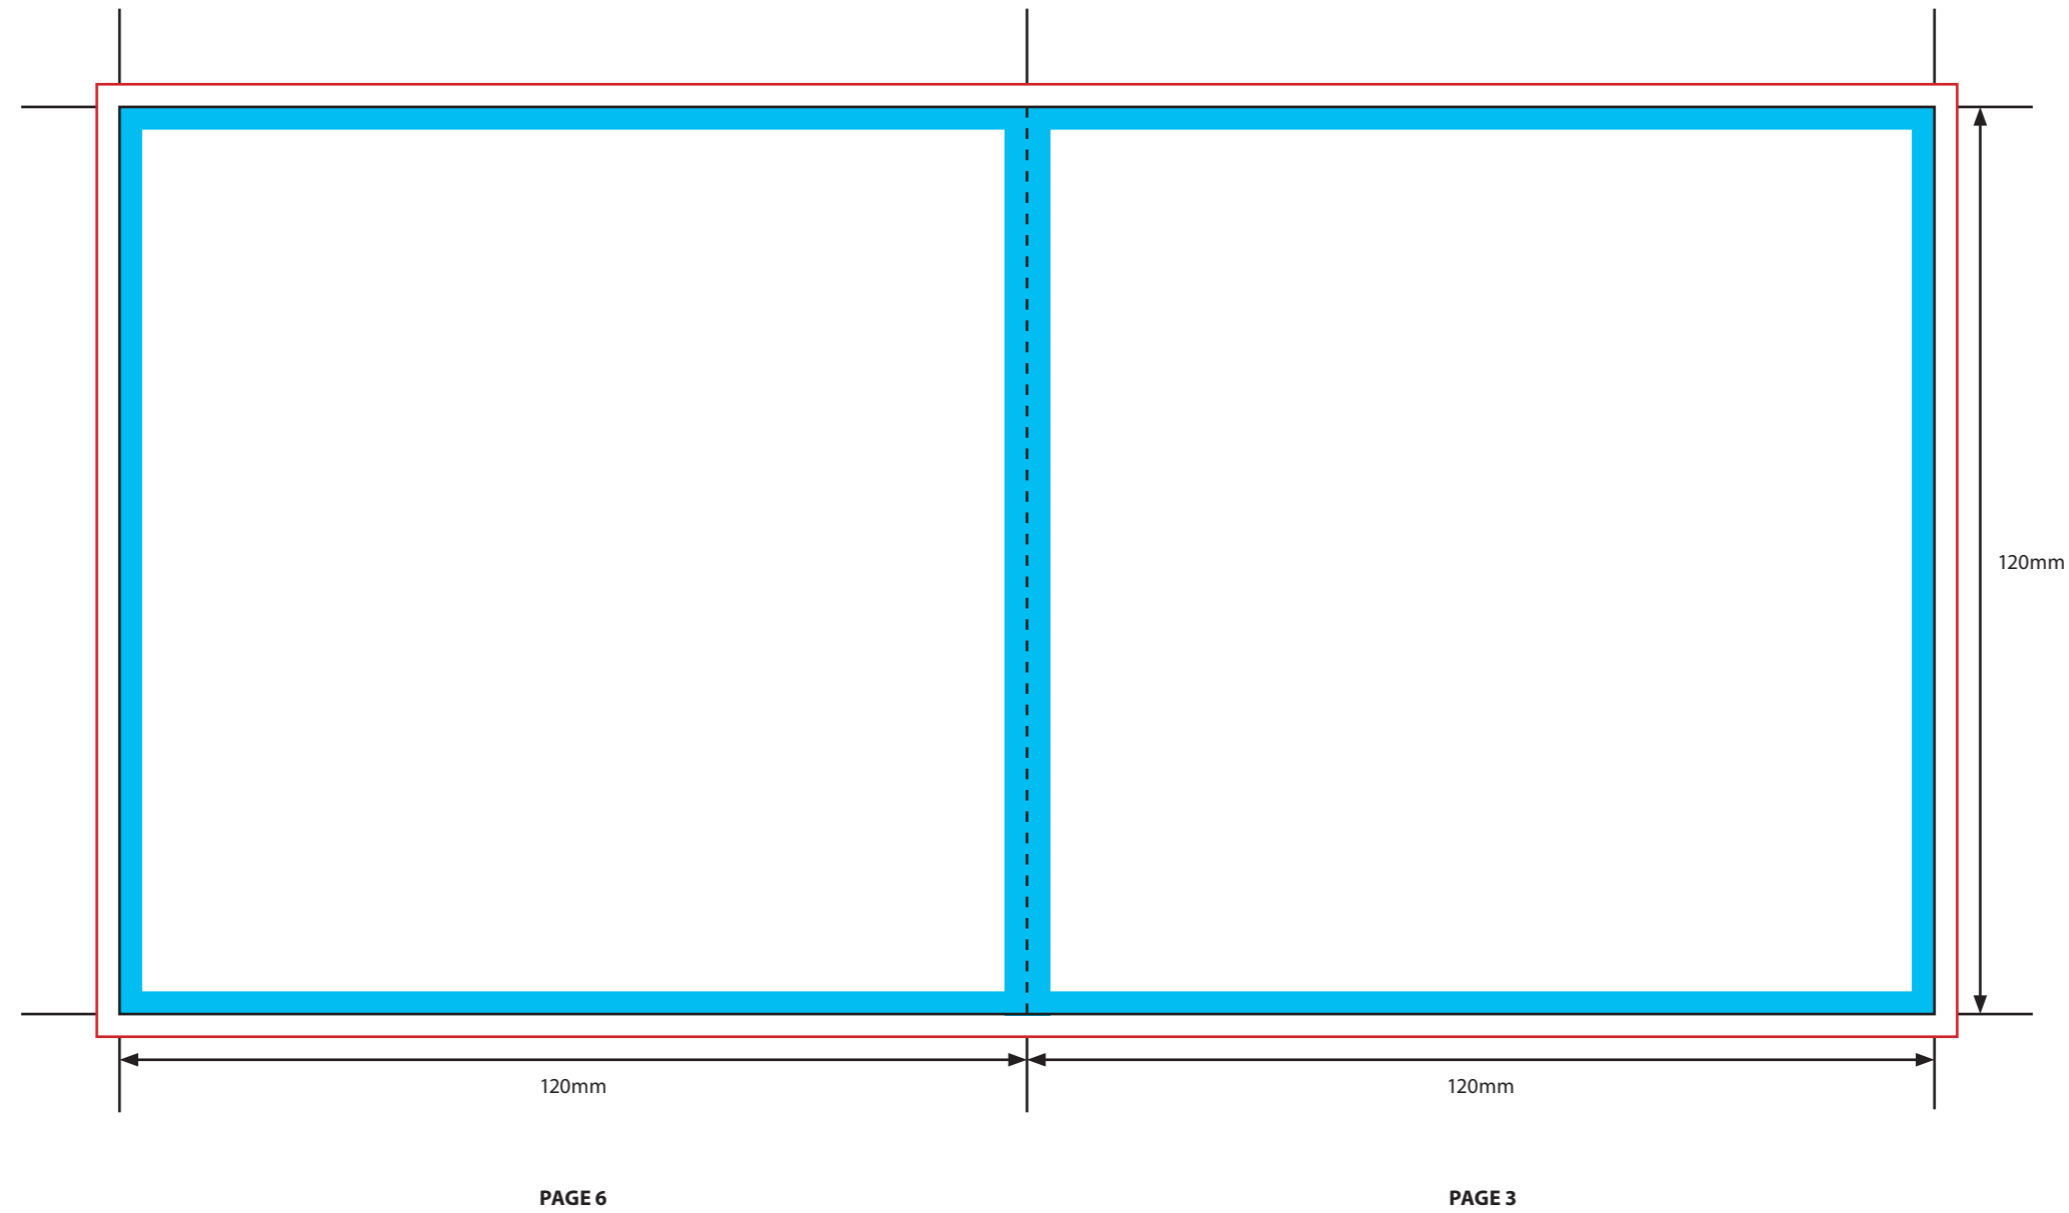

KEY

- Trim Line
- - - - - Fold Line
- 3mm Safety Area - Important text and logos should not be in this area.
- 3mm Required Bleed Area - Background should extend to this line.

PAGINATION GUIDE

- 8-1
- 2-7
- 6-3
- 4-5

AVAILABLE PAPER STOCKS *

- 130gsm Gloss Art Paper > Standard
- 140gsm Offset Uncoated Paper
- Heavier weights available, please ask

PAPER FINISHES AVAILABLE

- Gloss Machine Varnish > Standard
- Matt Machine Varnish
- Offset (Uncoated)
- Gloss UV
- Matt Lamination

Please click [here](#) for useful information on the best way to set up and supply your artwork. For any further questions please email our design team [here](#).

Please ask your account manager if you would like to change the stock and/or finish, as prices may vary. * Please note, not all card stocks are available on all templates. Please check with your account manager.