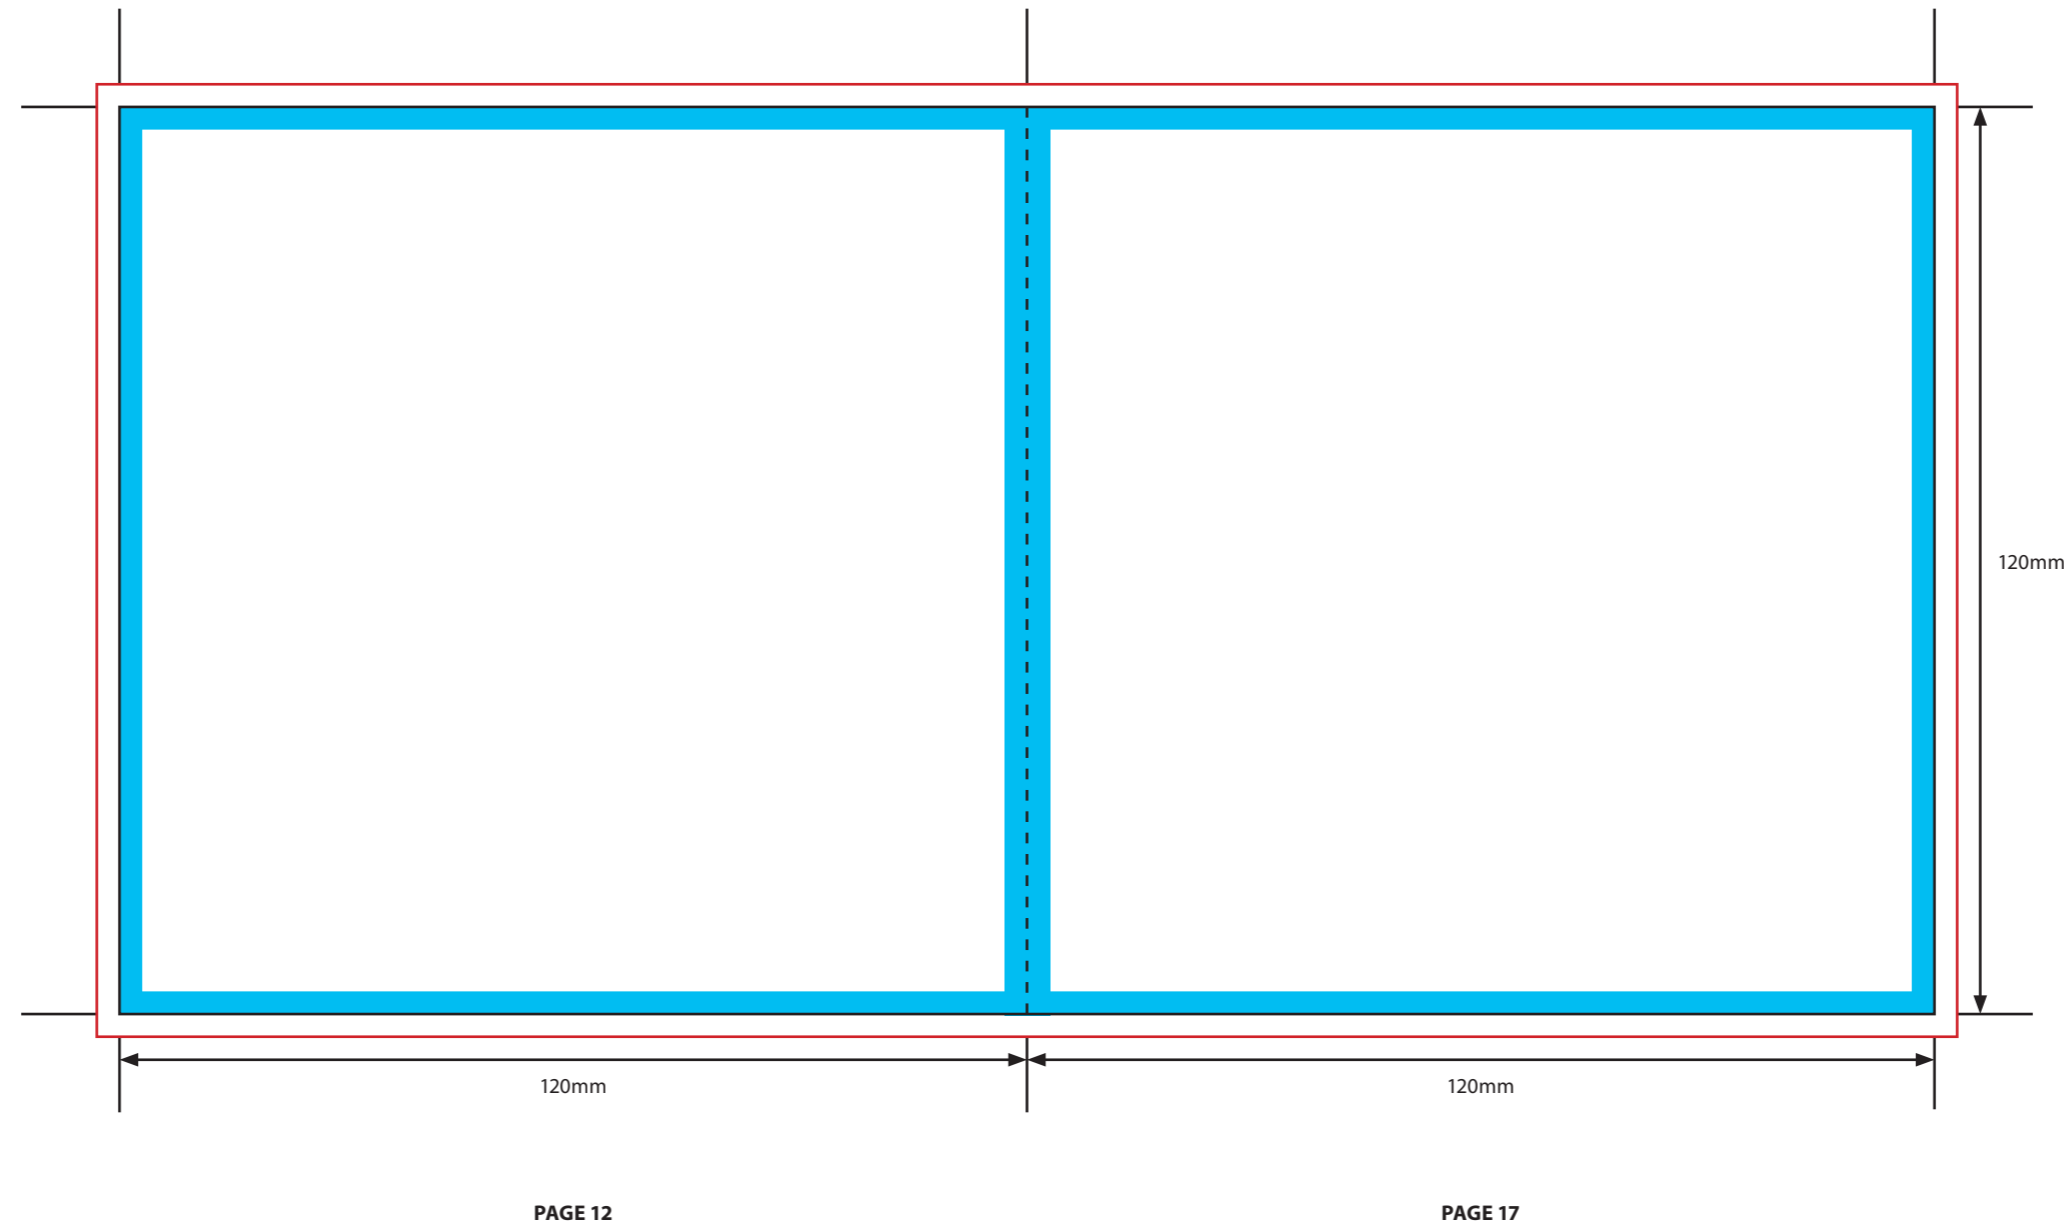

KEY

- Trim Line
- Fold Line
- 3mm Safety Area - *Important text and logos should not be in this area.*
- 3mm Required Bleed Area - *Background should extend to this line.*

PAGINATION GUIDE

28-1	8-21
2-27	20-9
26-3	10-19
4-25	18-11
24-5	12-17
6-23	16-13
22-7	14-15

AVAILABLE PAPER STOCKS *

- 130gsm Gloss Art Paper > *Standard*
- 140gsm Offset Uncoated Paper
- Heavier weights available, please ask

PAPER FINISHES AVAILABLE

- Gloss Machine Varnish > *Standard*
- Matt Machine Varnish
- Offset (Uncoated)
- Gloss UV
- Matt Lamination

Please click [here](#) for useful information on the best way to set up and supply your artwork.
For any further questions please email our design team [here](#).

Please ask your account manager if you would like to change the stock and/or finish, as prices may vary.
* Please note, not all card stocks are available on all templates. Please check with your account manager.