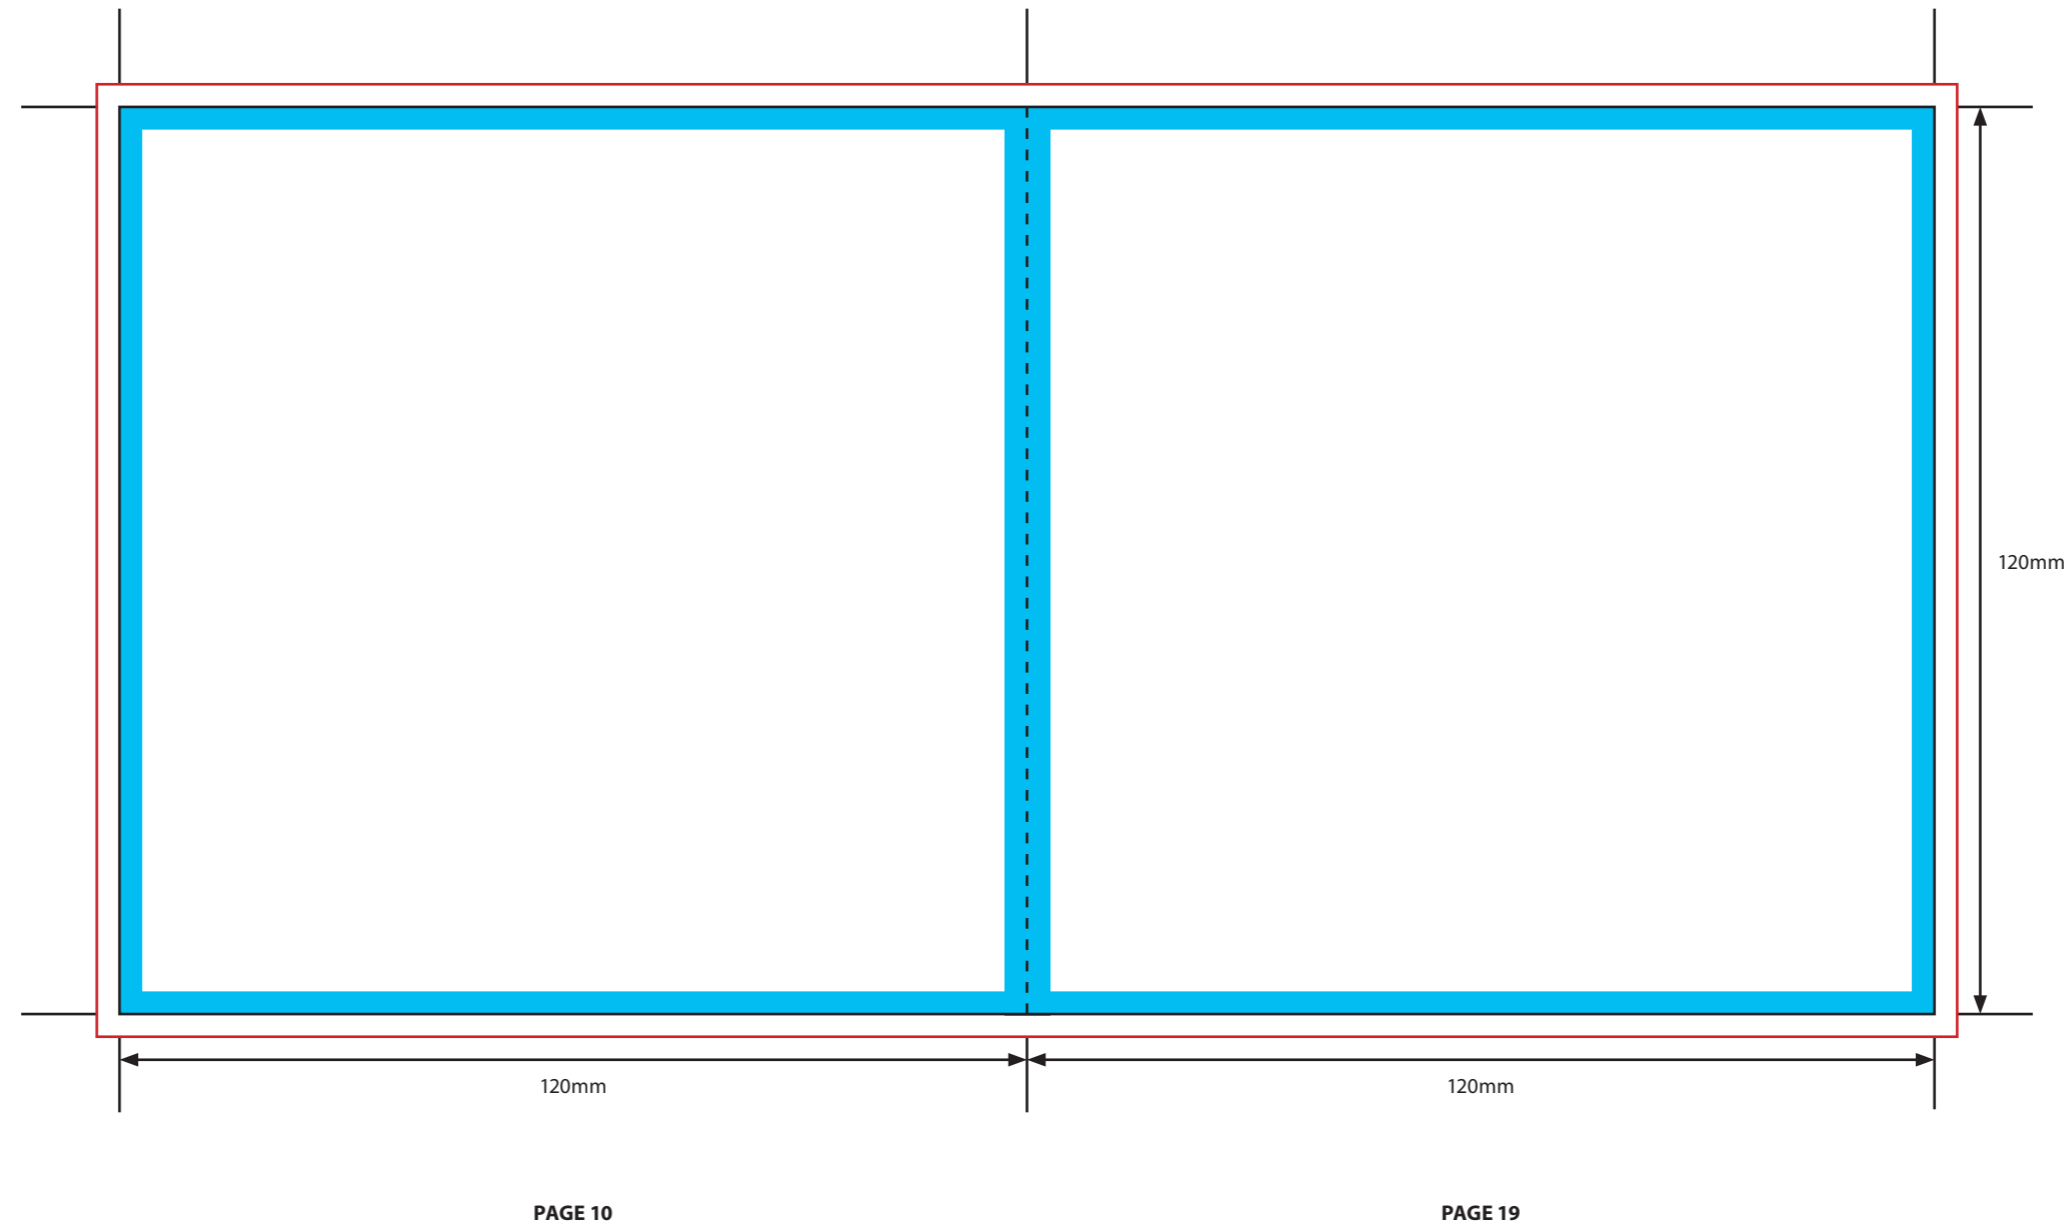

KEY

- Trim Line
- Fold Line
- 3mm Safety Area - *Important text and logos should not be in this area.*
- 3mm Required Bleed Area - *Background should extend to this line.*

PAGINATION GUIDE

28-1	8-21
2-27	20-9
26-3	10-19
4-25	18-11
24-5	12-17
6-23	16-13
22-7	14-15

AVAILABLE PAPER STOCKS *

- 130gsm Gloss Art Paper > *Standard*
- 140gsm Offset Uncoated Paper
- Heavier weights available, please ask

PAPER FINISHES AVAILABLE

- Gloss Machine Varnish > *Standard*
- Matt Machine Varnish
- Offset (Uncoated)
- Gloss UV
- Matt Lamination

Please click [here](#) for useful information on the best way to set up and supply your artwork.
For any further questions please email our design team [here](#).

Please ask your account manager if you would like to change the stock and/or finish, as prices may vary.
* Please note, not all card stocks are available on all templates. Please check with your account manager.