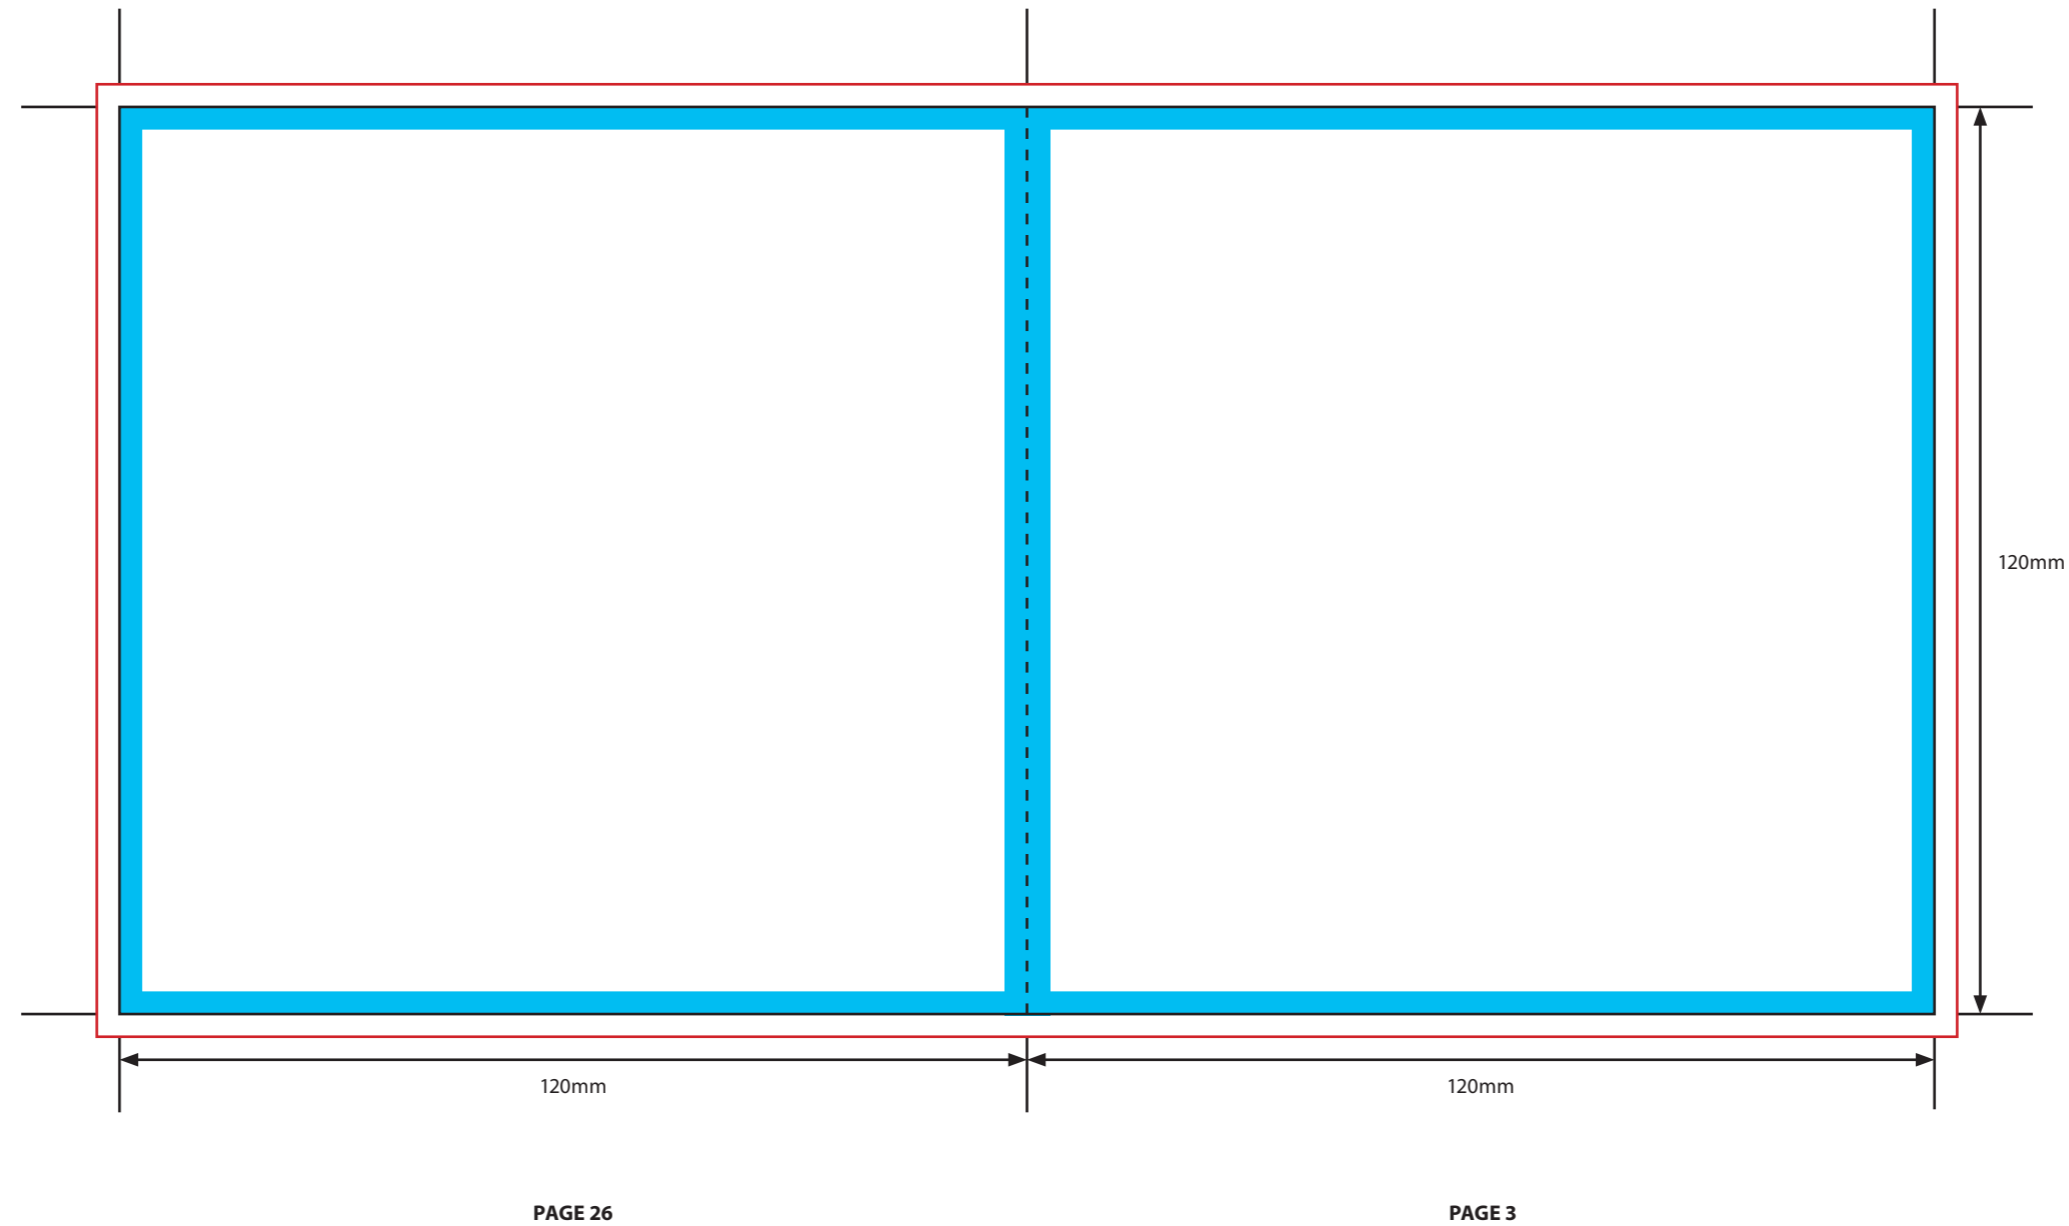

KEY

- Trim Line
- Fold Line
- 3mm Safety Area - *Important text and logos should not be in this area.*
- 3mm Required Bleed Area - *Background should extend to this line.*

PAGINATION GUIDE

28-1	8-21
2-27	20-9
26-3	10-19
4-25	18-11
24-5	12-17
6-23	16-13
22-7	14-15

AVAILABLE PAPER STOCKS *

- 130gsm Gloss Art Paper > *Standard*
- 140gsm Offset Uncoated Paper
- Heavier weights available, please ask

PAPER FINISHES AVAILABLE

- Gloss Machine Varnish > *Standard*
- Matt Machine Varnish
- Offset (Uncoated)
- Gloss UV
- Matt Lamination

Please click [here](#) for useful information on the best way to set up and supply your artwork.
For any further questions please email our design team [here](#).

Please ask your account manager if you would like to change the stock and/or finish, as prices may vary.
* Please note, not all card stocks are available on all templates. Please check with your account manager.