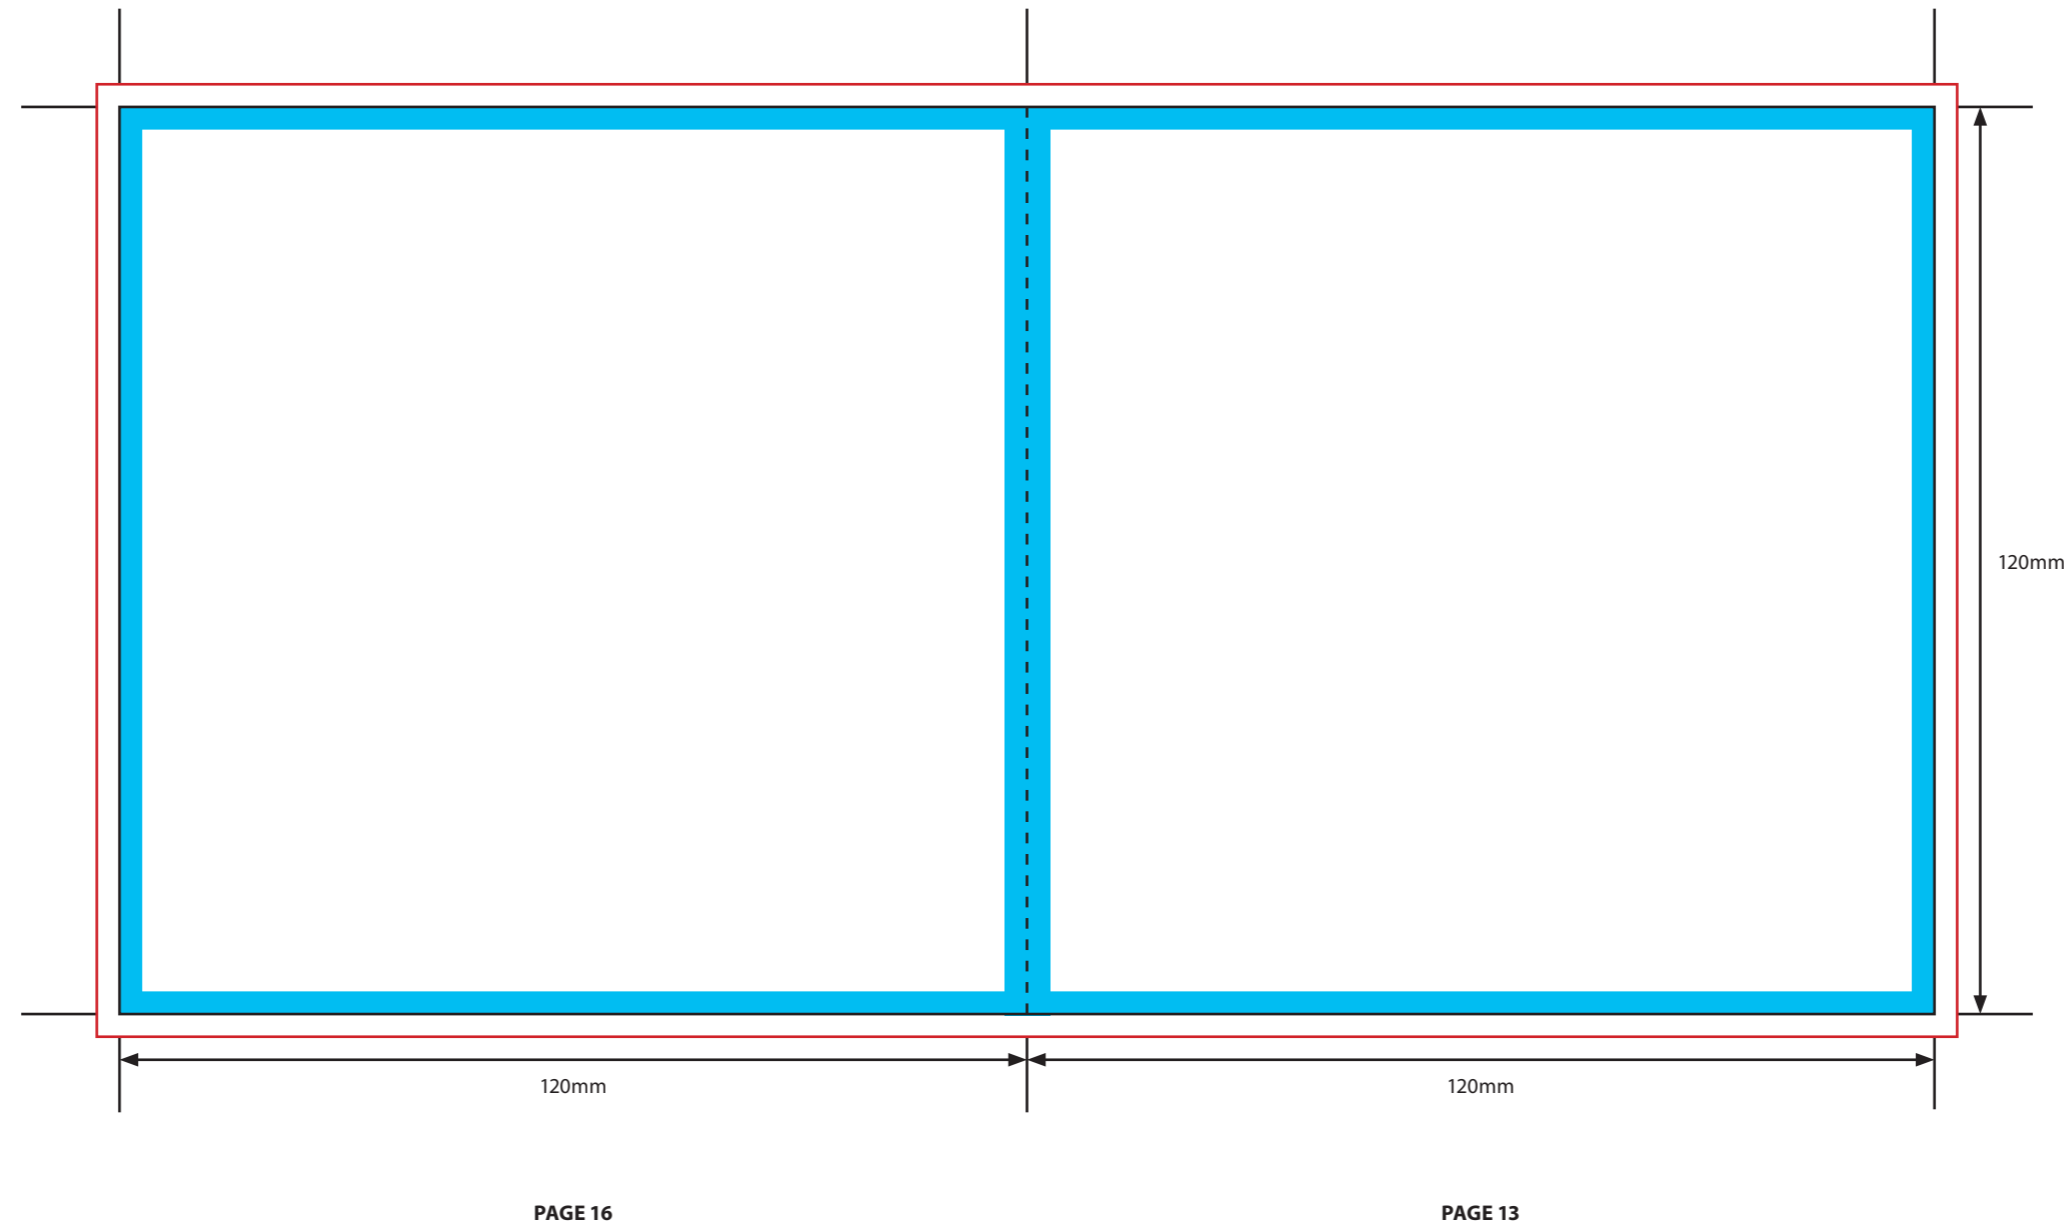

KEY

- Trim Line
- Fold Line
- 3mm Safety Area - *Important text and logos should not be in this area.*
- 3mm Required Bleed Area - *Background should extend to this line.*

PAGINATION GUIDE

28-1	8-21
2-27	20-9
26-3	10-19
4-25	18-11
24-5	12-17
6-23	16-13
22-7	14-15

AVAILABLE PAPER STOCKS *

- 130gsm Gloss Art Paper > *Standard*
- 140gsm Offset Uncoated Paper
- Heavier weights available, please ask

PAPER FINISHES AVAILABLE

- Gloss Machine Varnish > *Standard*
- Matt Machine Varnish
- Offset (Uncoated)
- Gloss UV
- Matt Lamination

Please click [here](#) for useful information on the best way to set up and supply your artwork.
For any further questions please email our design team [here](#).

Please ask your account manager if you would like to change the stock and/or finish, as prices may vary.
* Please note, not all card stocks are available on all templates. Please check with your account manager.