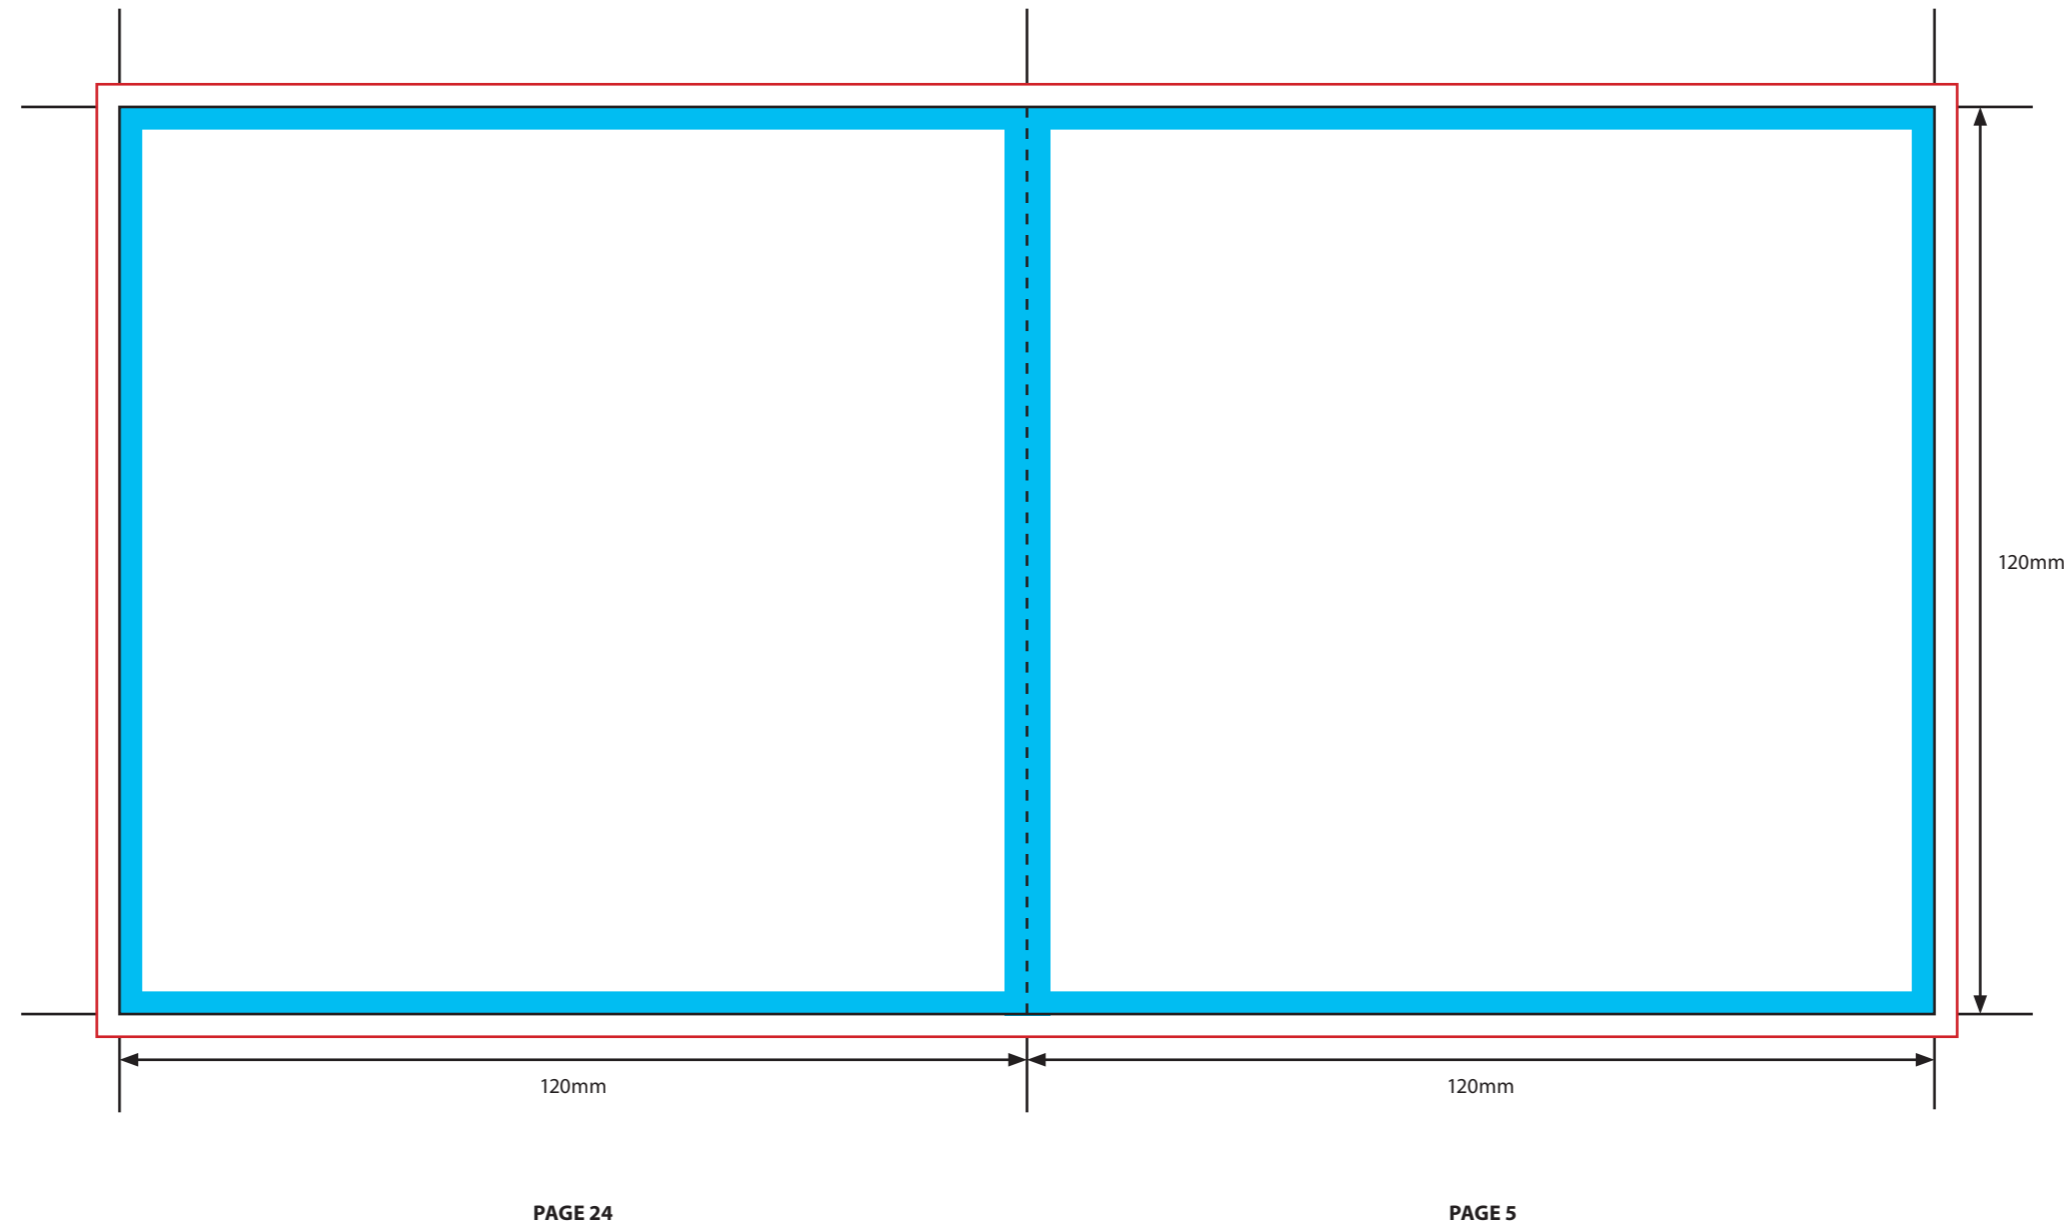

KEY

- Trim Line
- Fold Line
- 3mm Safety Area - *Important text and logos should not be in this area.*
- 3mm Required Bleed Area - *Background should extend to this line.*

PAGINATION GUIDE

28-1	8-21
2-27	20-9
26-3	10-19
4-25	18-11
24-5	12-17
6-23	16-13
22-7	14-15

AVAILABLE PAPER STOCKS *

- 130gsm Gloss Art Paper > *Standard*
- 140gsm Offset Uncoated Paper
- Heavier weights available, please ask

PAPER FINISHES AVAILABLE

- Gloss Machine Varnish > *Standard*
- Matt Machine Varnish
- Offset (Uncoated)
- Gloss UV
- Matt Lamination

Please click [here](#) for useful information on the best way to set up and supply your artwork.
For any further questions please email our design team [here](#).

Please ask your account manager if you would like to change the stock and/or finish, as prices may vary.
* Please note, not all card stocks are available on all templates. Please check with your account manager.