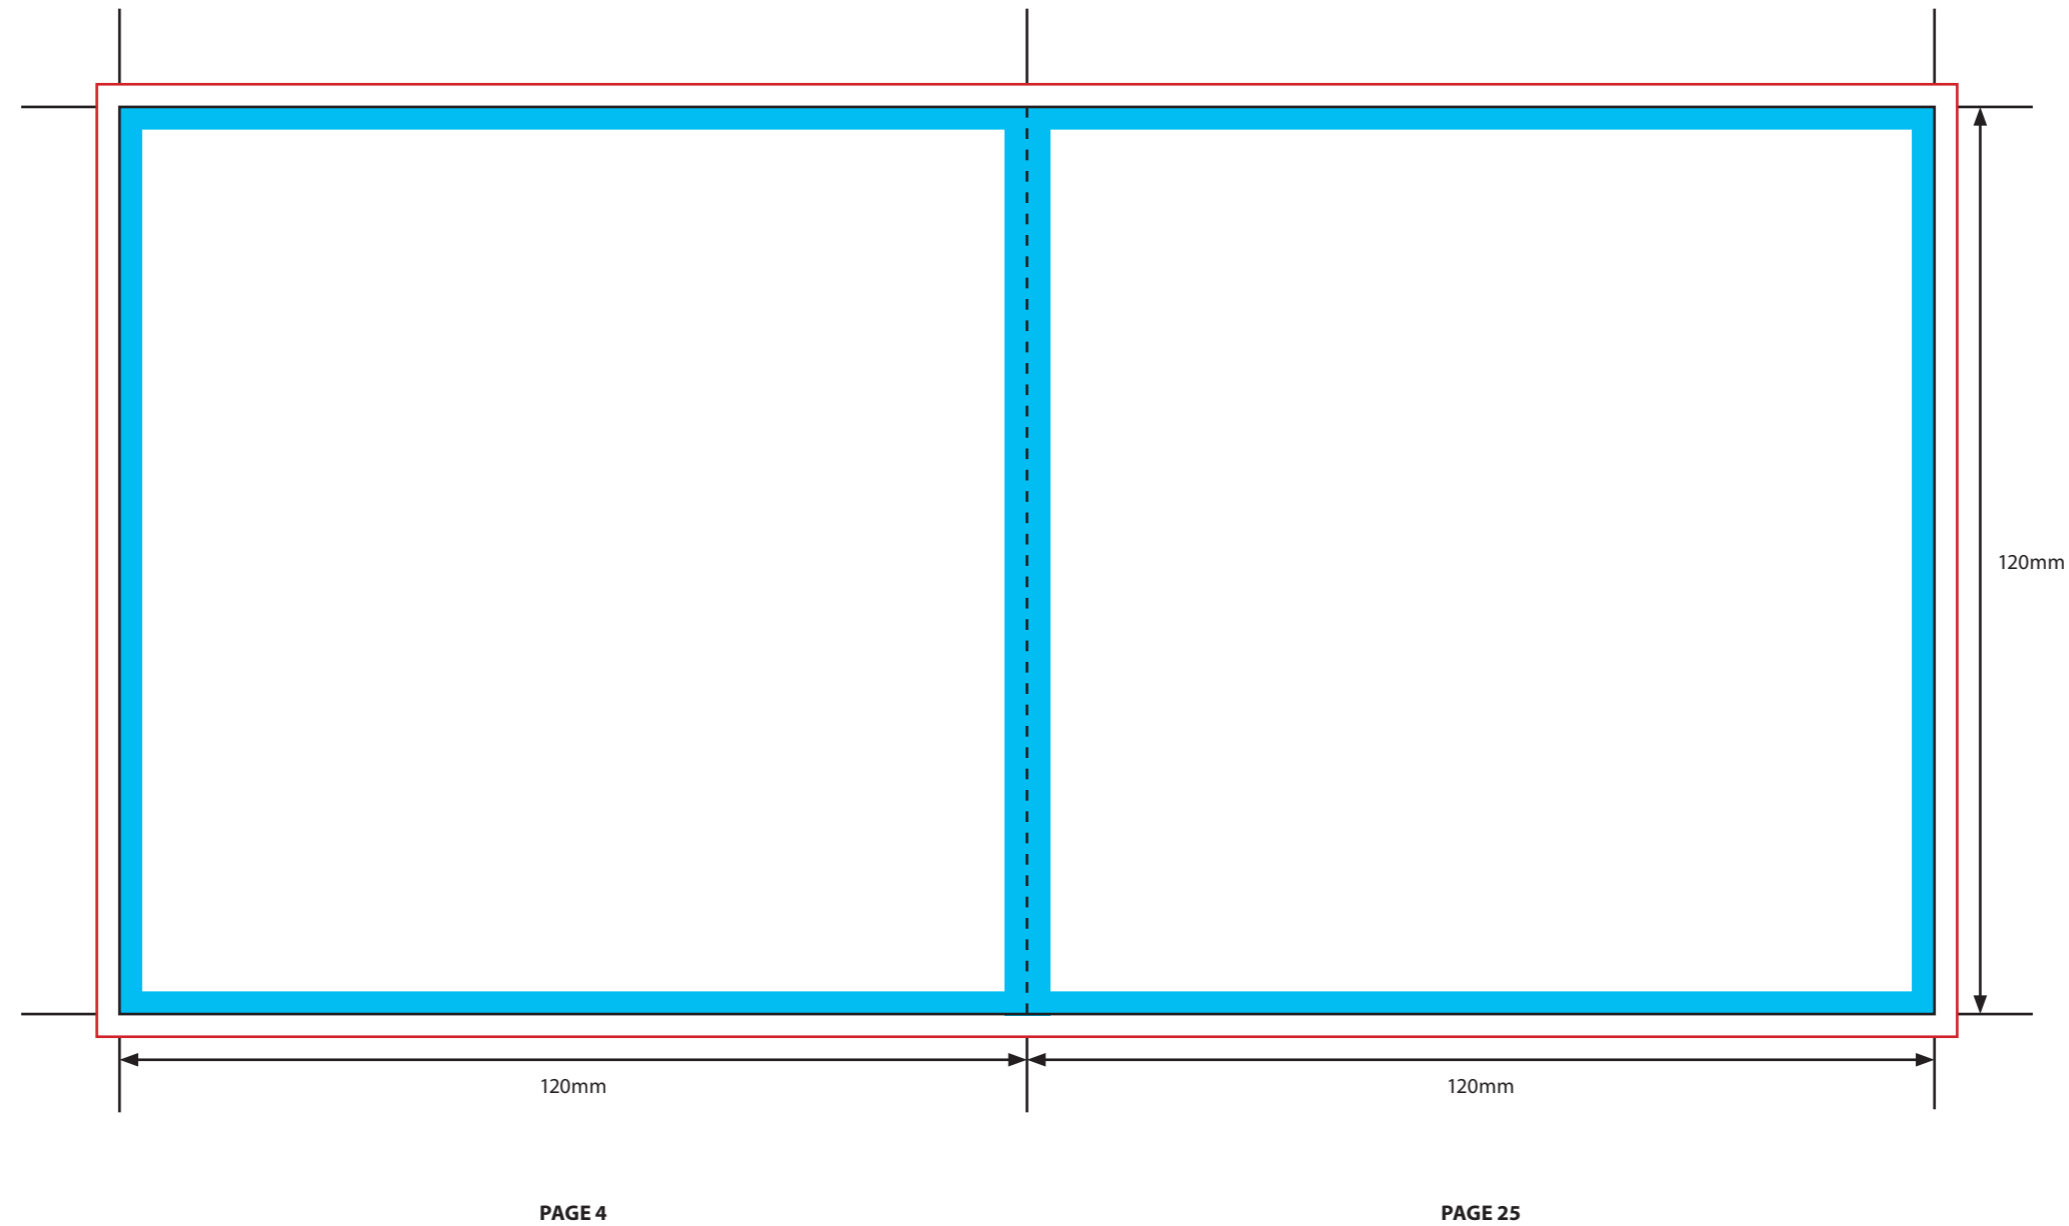

KEY

- Trim Line
- Fold Line
- 3mm Safety Area - *Important text and logos should not be in this area.*
- 3mm Required Bleed Area - *Background should extend to this line.*

PAGINATION GUIDE

28-1	8-21
2-27	20-9
26-3	10-19
4-25	18-11
24-5	12-17
6-23	16-13
22-7	14-15

AVAILABLE PAPER STOCKS *

- 130gsm Gloss Art Paper > *Standard*
- 140gsm Offset Uncoated Paper
- Heavier weights available, please ask

PAPER FINISHES AVAILABLE

- Gloss Machine Varnish > *Standard*
- Matt Machine Varnish
- Offset (Uncoated)
- Gloss UV
- Matt Lamination

Please click [here](#) for useful information on the best way to set up and supply your artwork.
For any further questions please email our design team [here](#).

Please ask your account manager if you would like to change the stock and/or finish, as prices may vary.
* Please note, not all card stocks are available on all templates. Please check with your account manager.