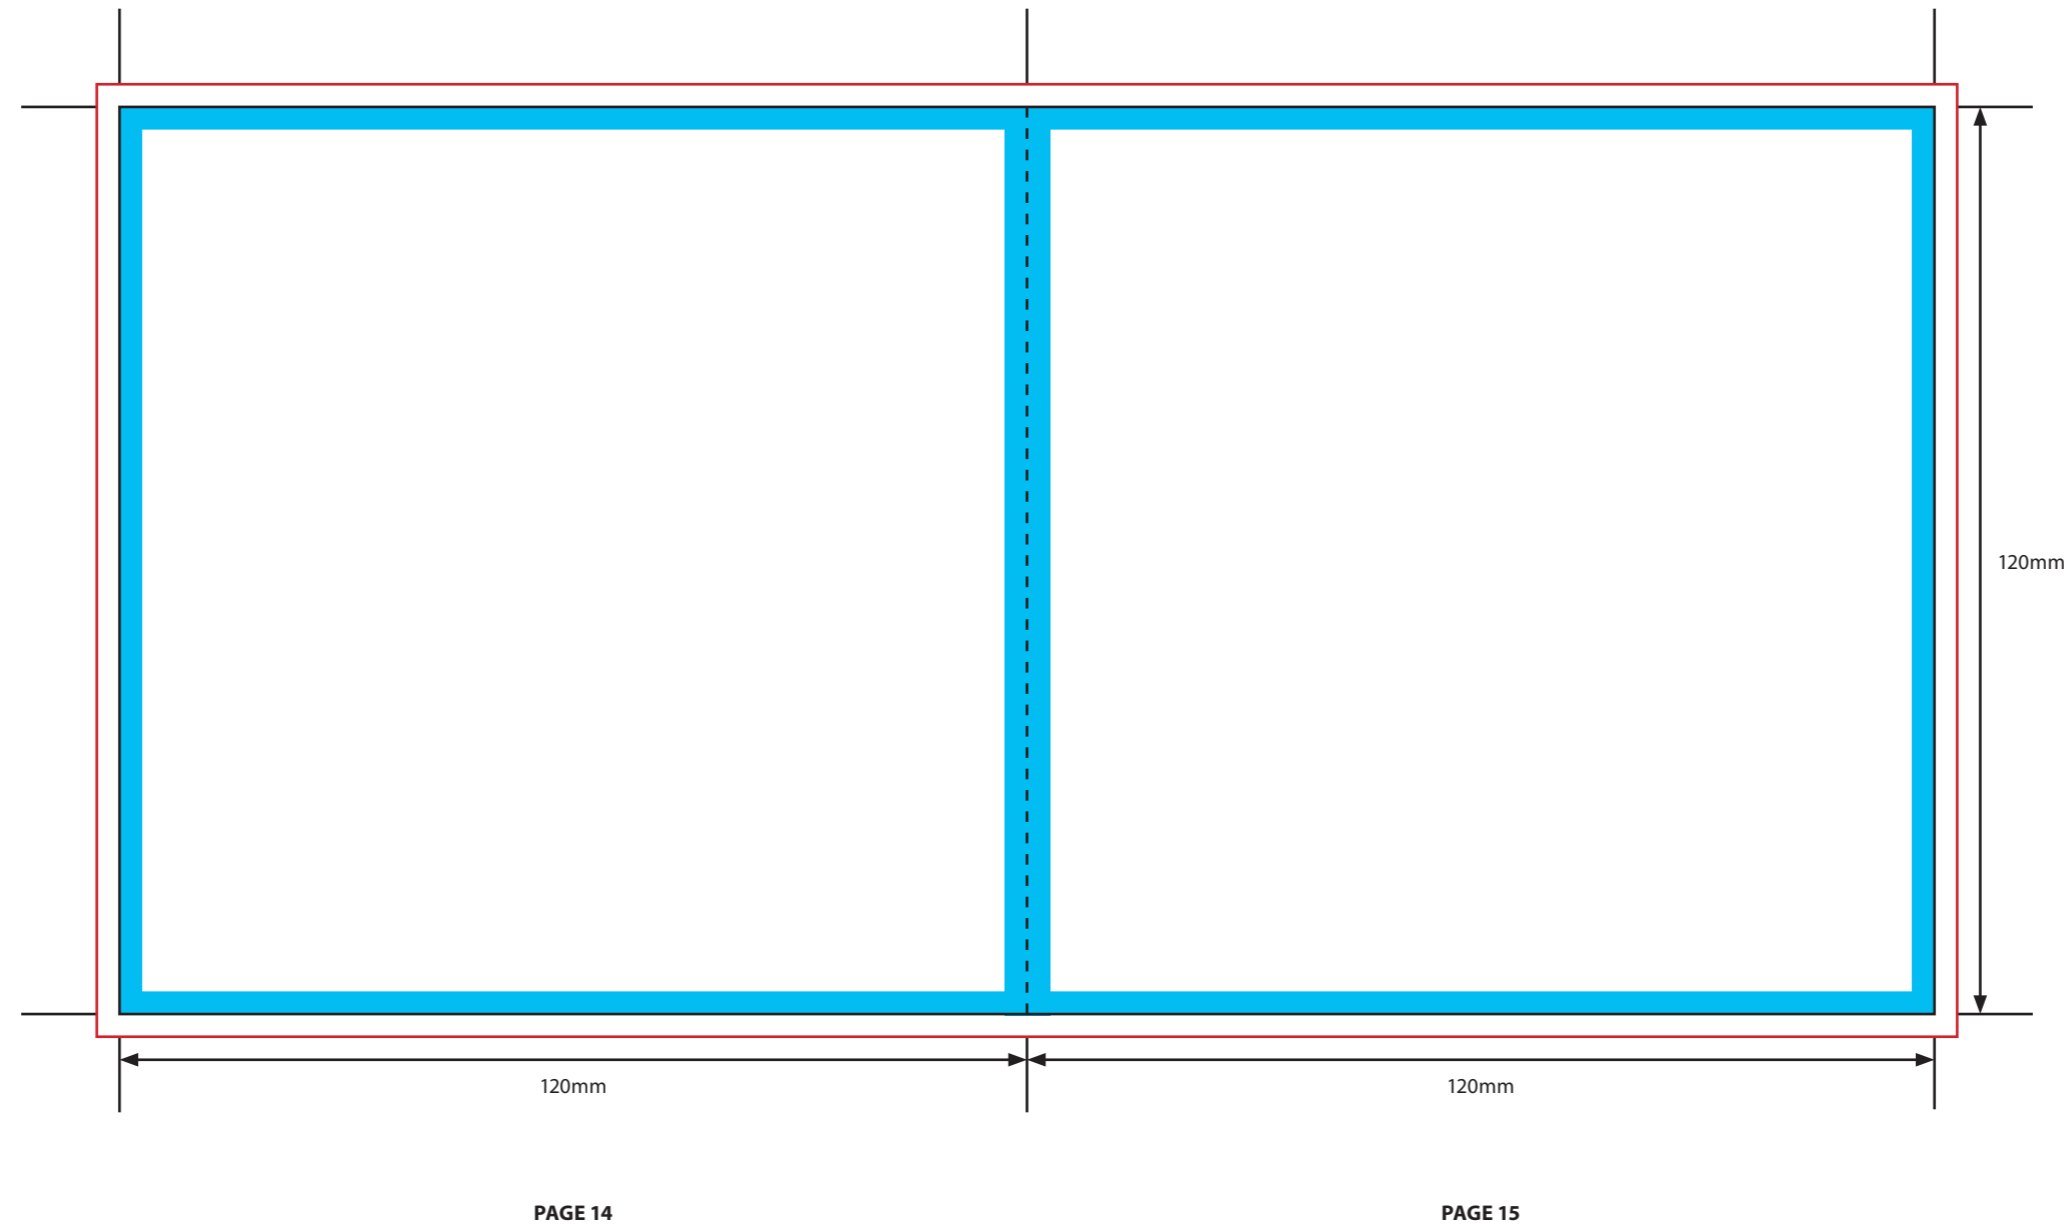

KEY

- Trim Line
- Fold Line
- 3mm Safety Area - *Important text and logos should not be in this area.*
- 3mm Required Bleed Area - *Background should extend to this line.*

PAGINATION GUIDE

28-1	8-21
2-27	20-9
26-3	10-19
4-25	18-11
24-5	12-17
6-23	16-13
22-7	14-15

AVAILABLE PAPER STOCKS *

- 130gsm Gloss Art Paper > *Standard*
- 140gsm Offset Uncoated Paper
- Heavier weights available, please ask

PAPER FINISHES AVAILABLE

- Gloss Machine Varnish > *Standard*
- Matt Machine Varnish
- Offset (Uncoated)
- Gloss UV
- Matt Lamination

Please click [here](#) for useful information on the best way to set up and supply your artwork.
For any further questions please email our design team [here](#).

Please ask your account manager if you would like to change the stock and/or finish, as prices may vary.
* Please note, not all card stocks are available on all templates. Please check with your account manager.