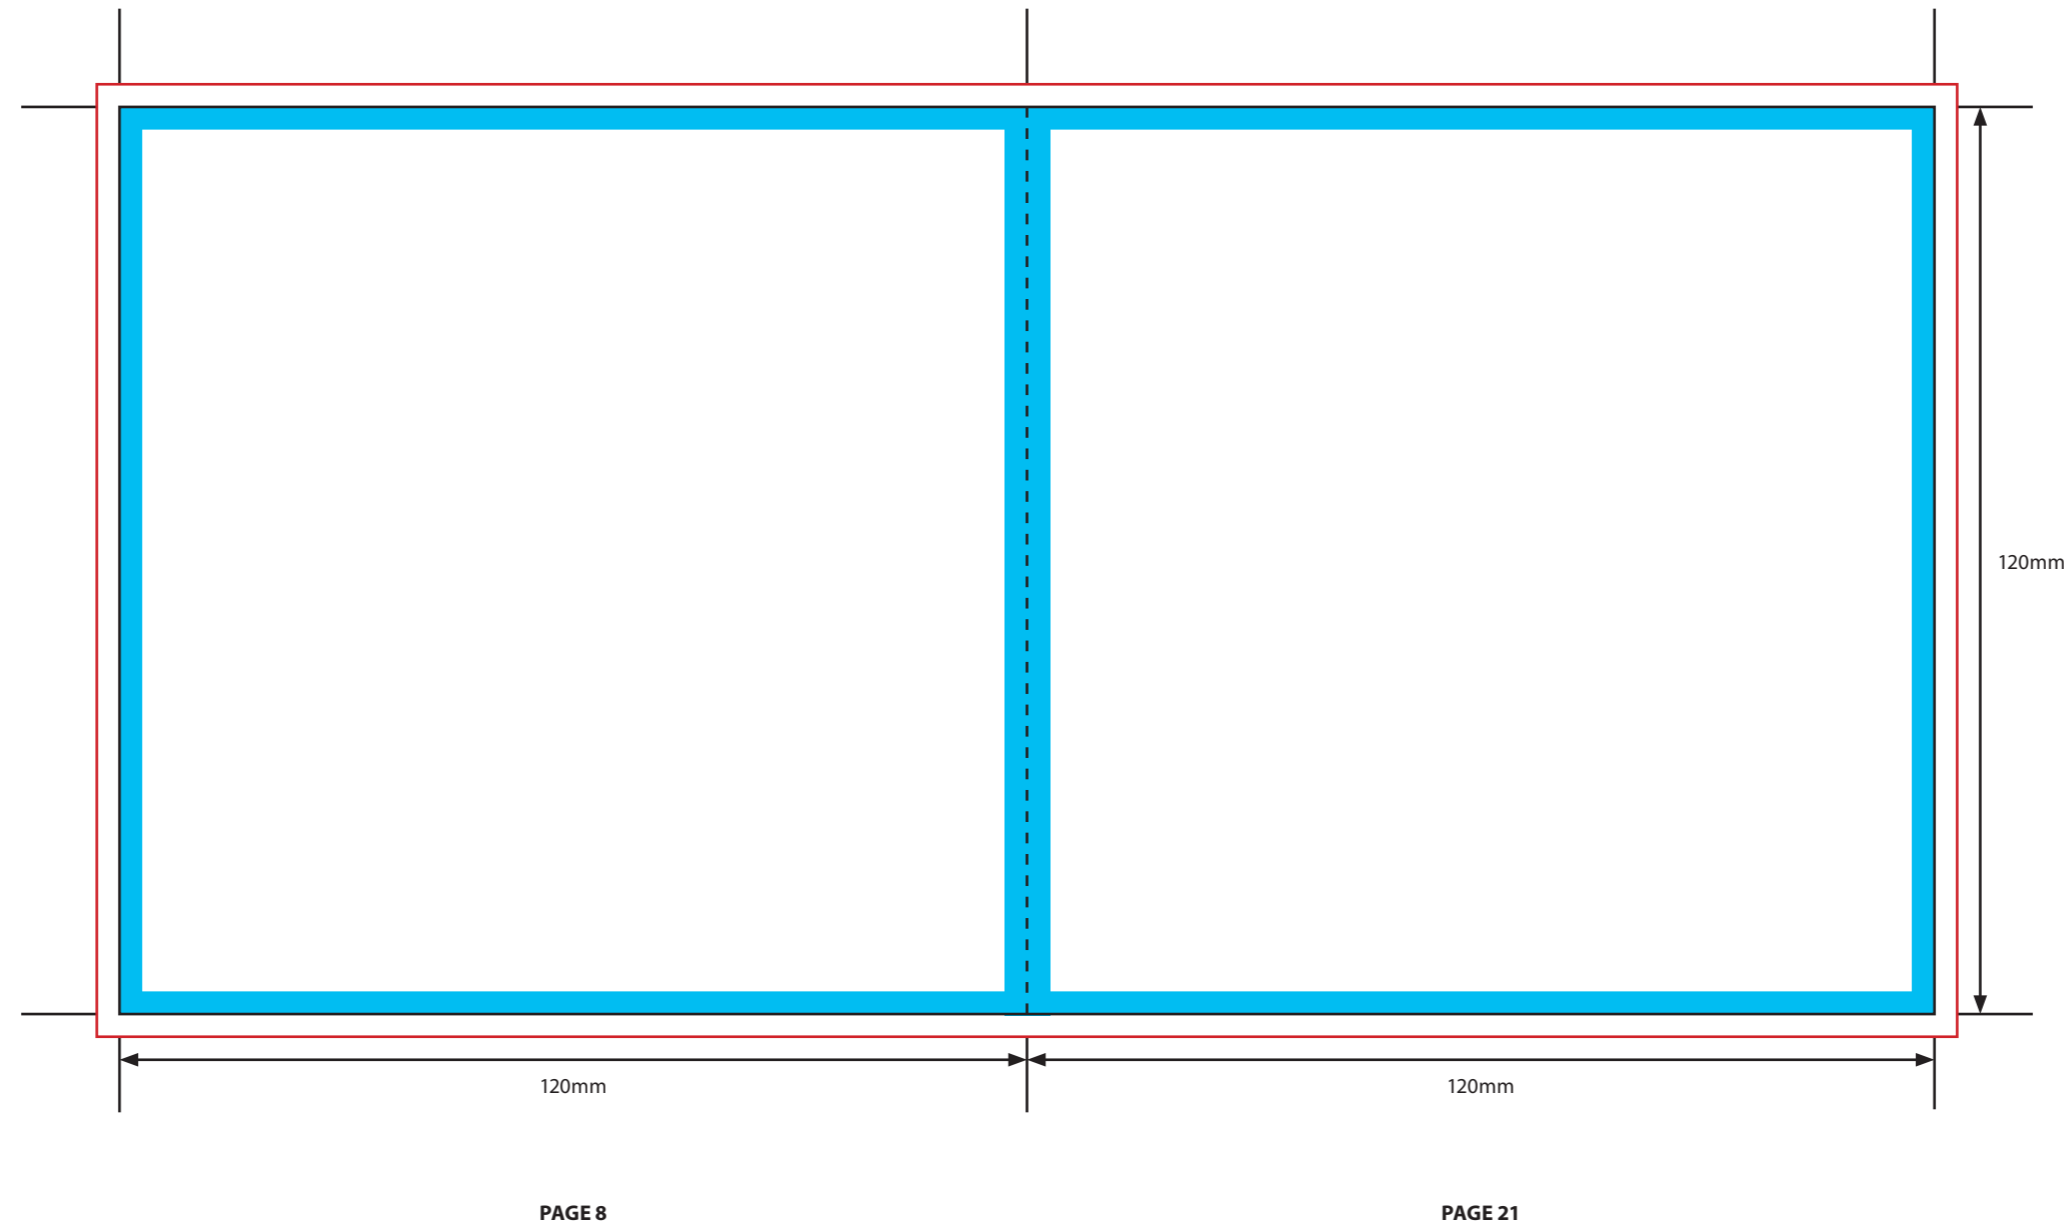

KEY

- Trim Line
- Fold Line
- 3mm Safety Area - Important text and logos should not be in this area.
- 3mm Required Bleed Area - Background should extend to this line.

PAGINATION GUIDE

28-1	8-21
2-27	20-9
26-3	10-19
4-25	18-11
24-5	12-17
6-23	16-13
22-7	14-15

AVAILABLE PAPER STOCKS *

- 130gsm Gloss Art Paper > Standard
- 140gsm Offset Uncoated Paper
- Heavier weights available, please ask

PAPER FINISHES AVAILABLE

- Gloss Machine Varnish > Standard
- Matt Machine Varnish
- Offset (Uncoated)
- Gloss UV
- Matt Lamination

Please click [here](#) for useful information on the best way to set up and supply your artwork.
For any further questions please email our design team [here](#).

Please ask your account manager if you would like to change the stock and/or finish, as prices may vary.
* Please note, not all card stocks are available on all templates. Please check with your account manager.