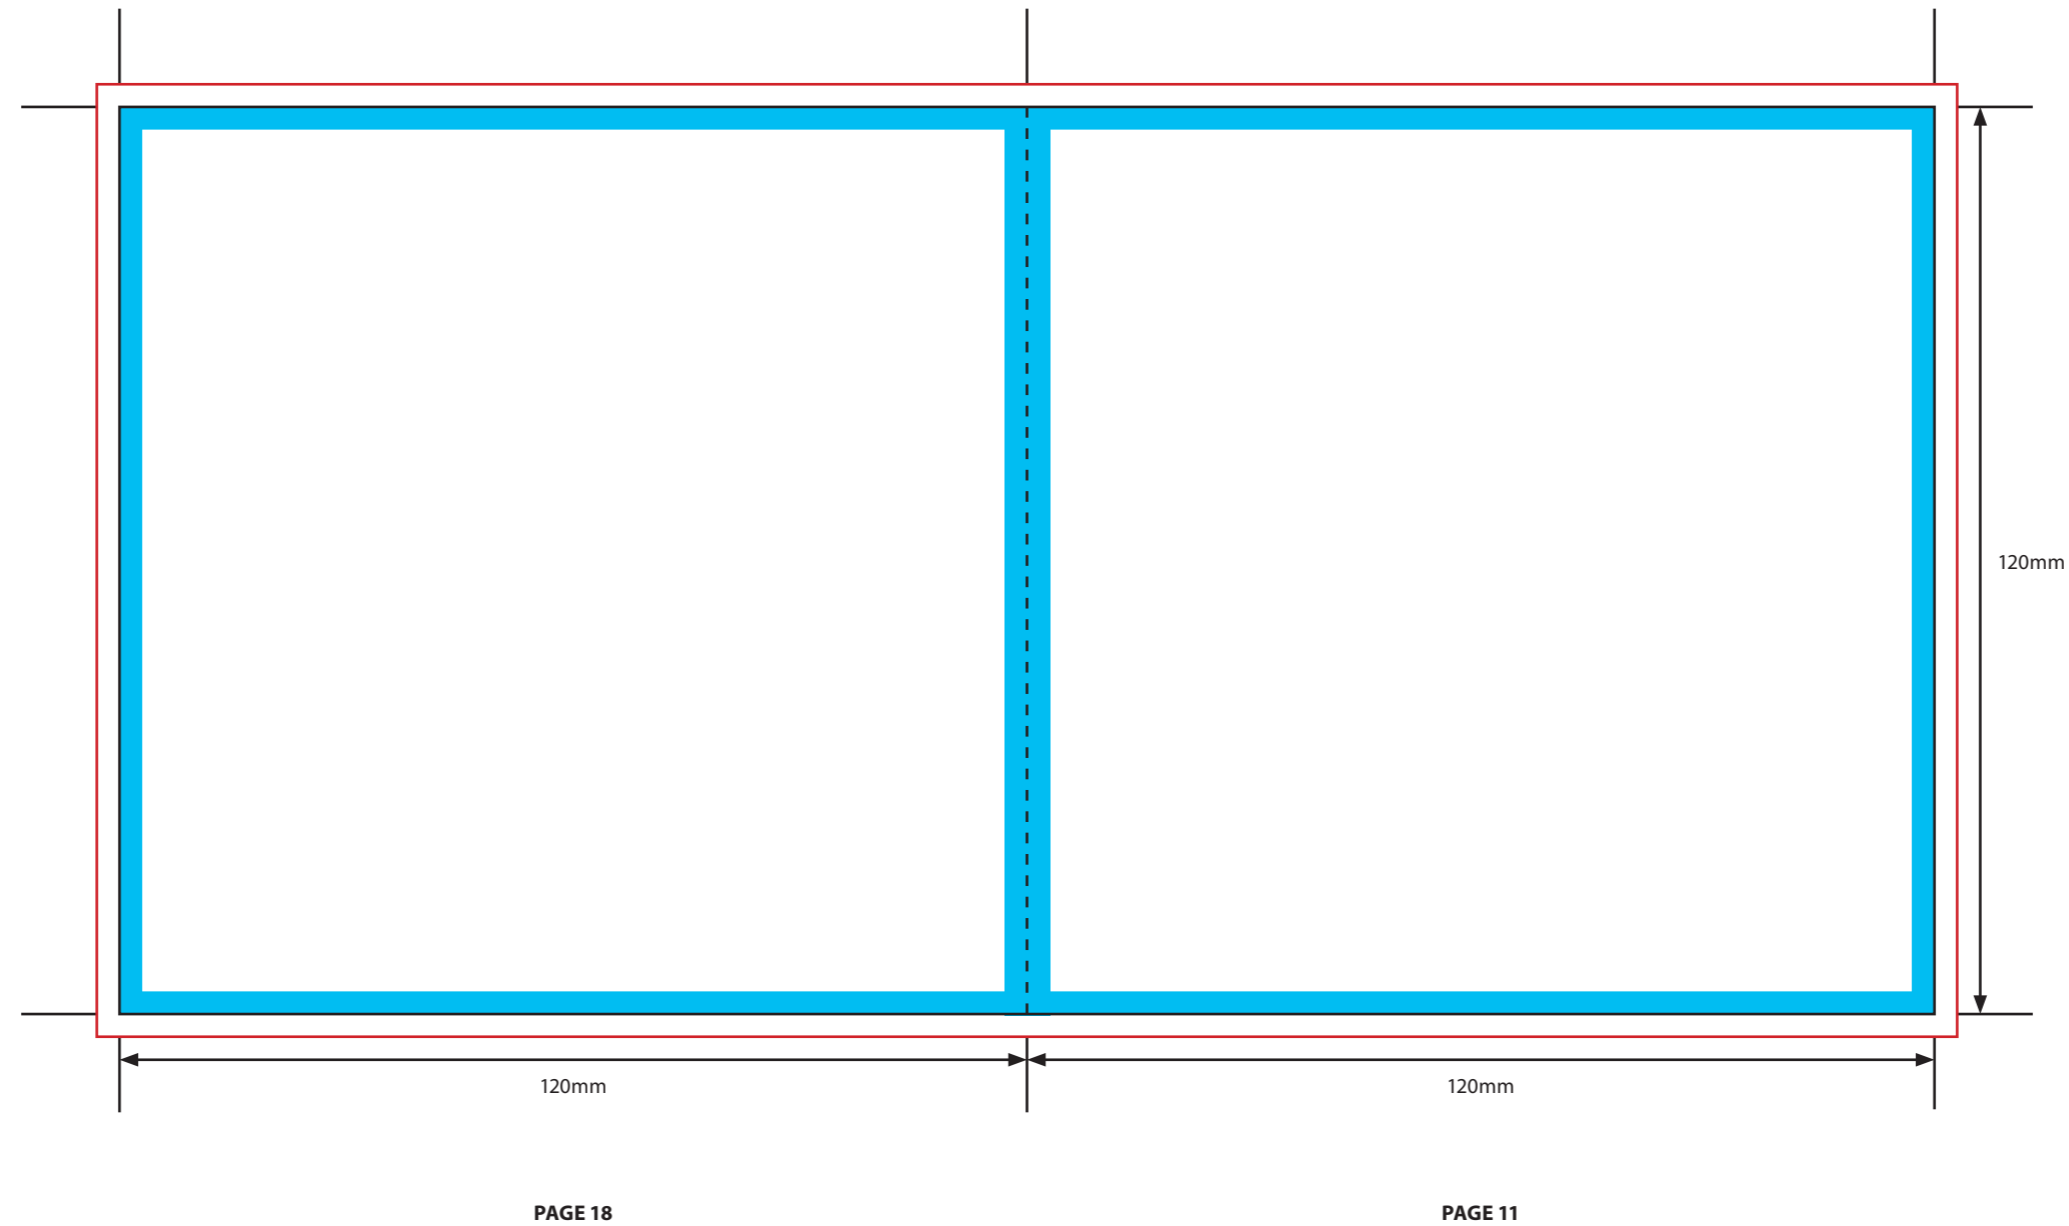

KEY

- Trim Line
- Fold Line
- 3mm Safety Area - *Important text and logos should not be in this area.*
- 3mm Required Bleed Area - *Background should extend to this line.*

PAGINATION GUIDE

28-1	8-21
2-27	20-9
26-3	10-19
4-25	18-11
24-5	12-17
6-23	16-13
22-7	14-15

AVAILABLE PAPER STOCKS *

- 130gsm Gloss Art Paper > *Standard*
- 140gsm Offset Uncoated Paper
- Heavier weights available, please ask

PAPER FINISHES AVAILABLE

- Gloss Machine Varnish > *Standard*
- Matt Machine Varnish
- Offset (Uncoated)
- Gloss UV
- Matt Lamination

Please click [here](#) for useful information on the best way to set up and supply your artwork.
For any further questions please email our design team [here](#).

Please ask your account manager if you would like to change the stock and/or finish, as prices may vary.
* Please note, not all card stocks are available on all templates. Please check with your account manager.