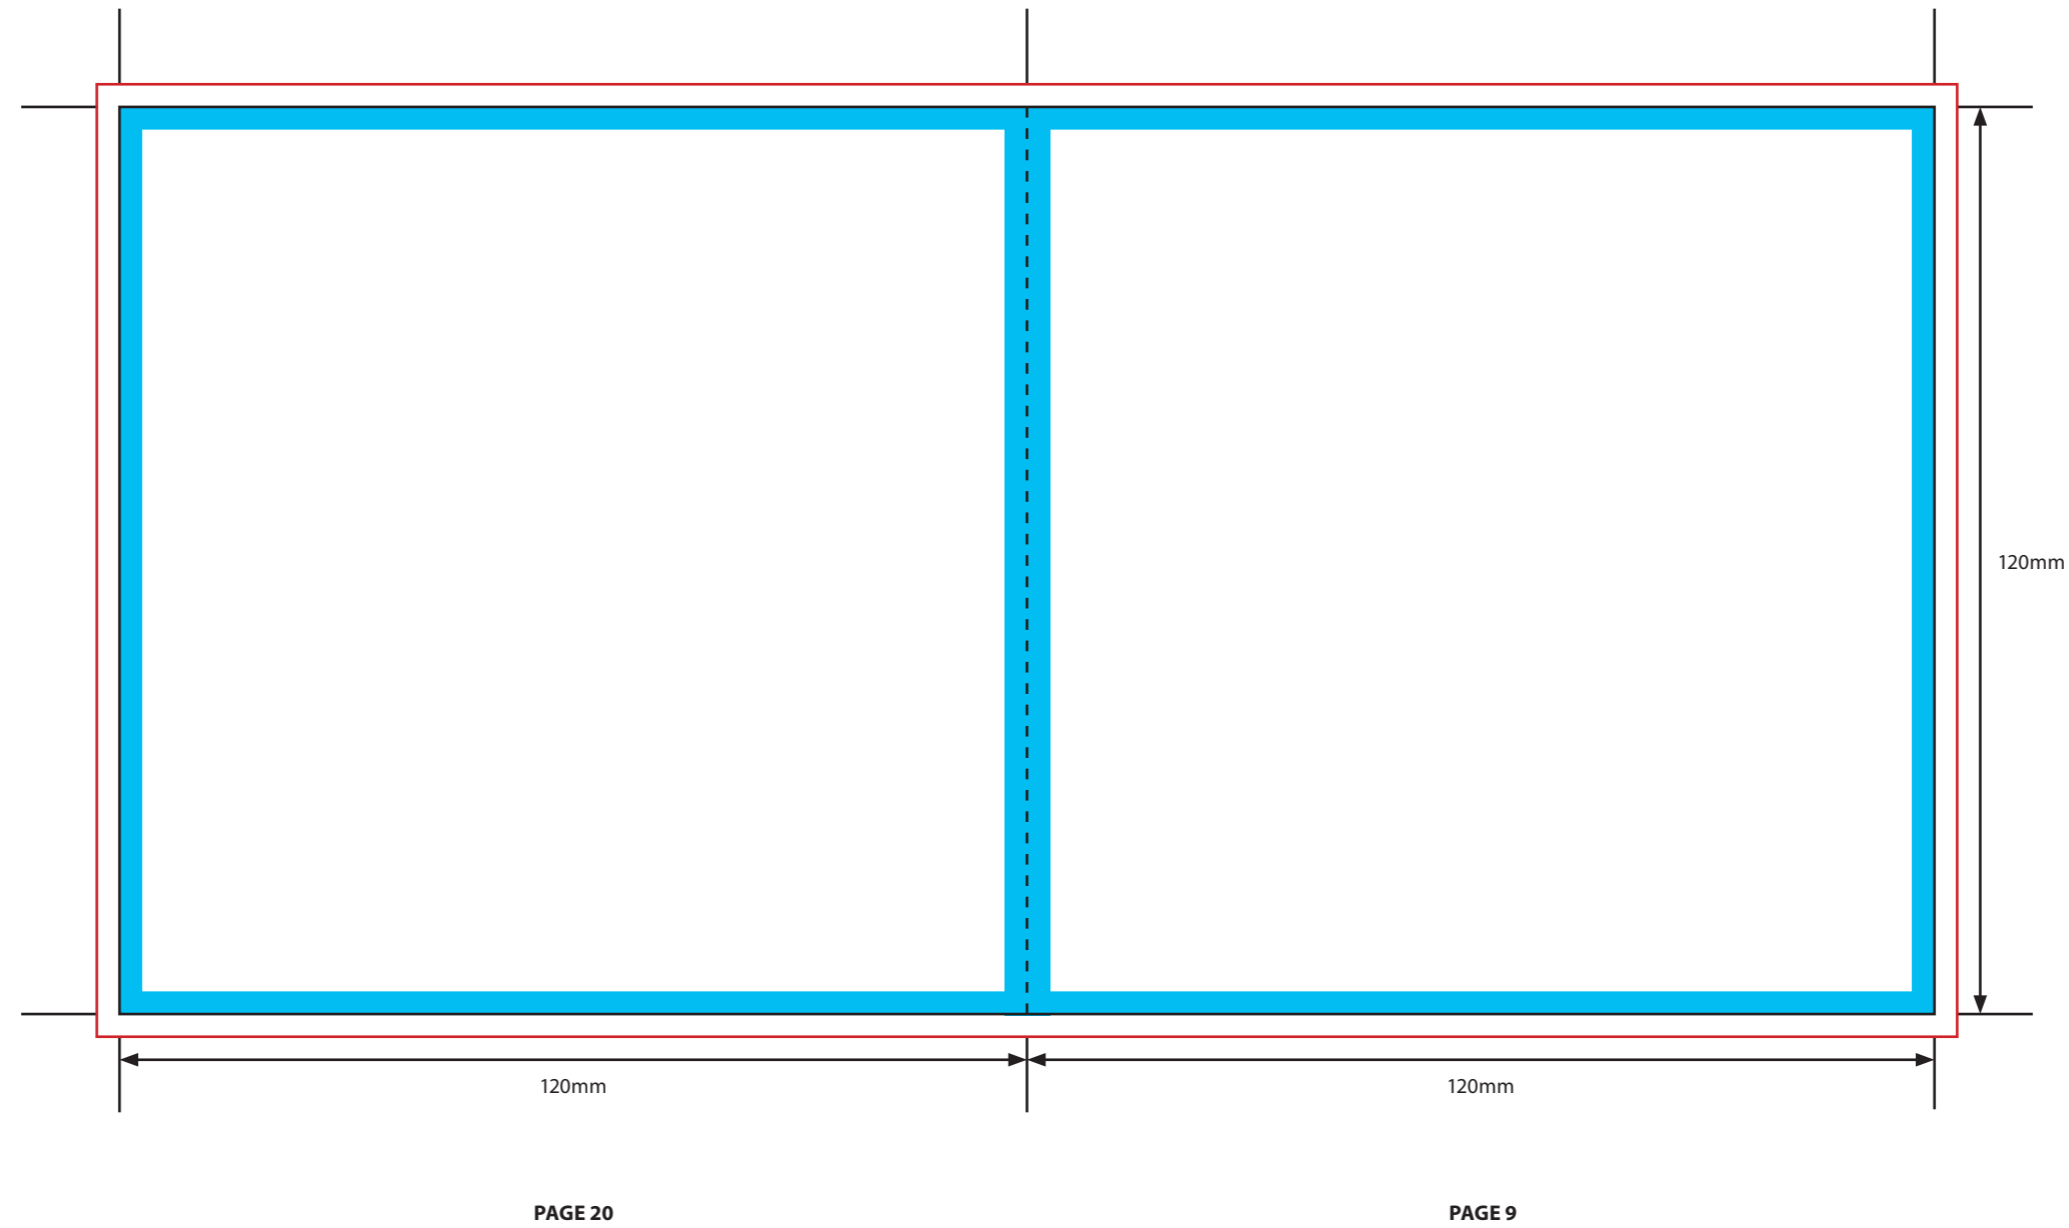

KEY

- Trim Line
- Fold Line
- 3mm Safety Area - Important text and logos should not be in this area.
- 3mm Required Bleed Area - Background should extend to this line.

PAGINATION GUIDE

28-1	8-21
2-27	20-9
26-3	10-19
4-25	18-11
24-5	12-17
6-23	16-13
22-7	14-15

AVAILABLE PAPER STOCKS *

- 130gsm Gloss Art Paper > Standard
- 140gsm Offset Uncoated Paper
- Heavier weights available, please ask

PAPER FINISHES AVAILABLE

- Gloss Machine Varnish > Standard
- Matt Machine Varnish
- Offset (Uncoated)
- Gloss UV
- Matt Lamination

Please click [here](#) for useful information on the best way to set up and supply your artwork. For any further questions please email our design team [here](#).

Please ask your account manager if you would like to change the stock and/or finish, as prices may vary. * Please note, not all card stocks are available on all templates. Please check with your account manager.