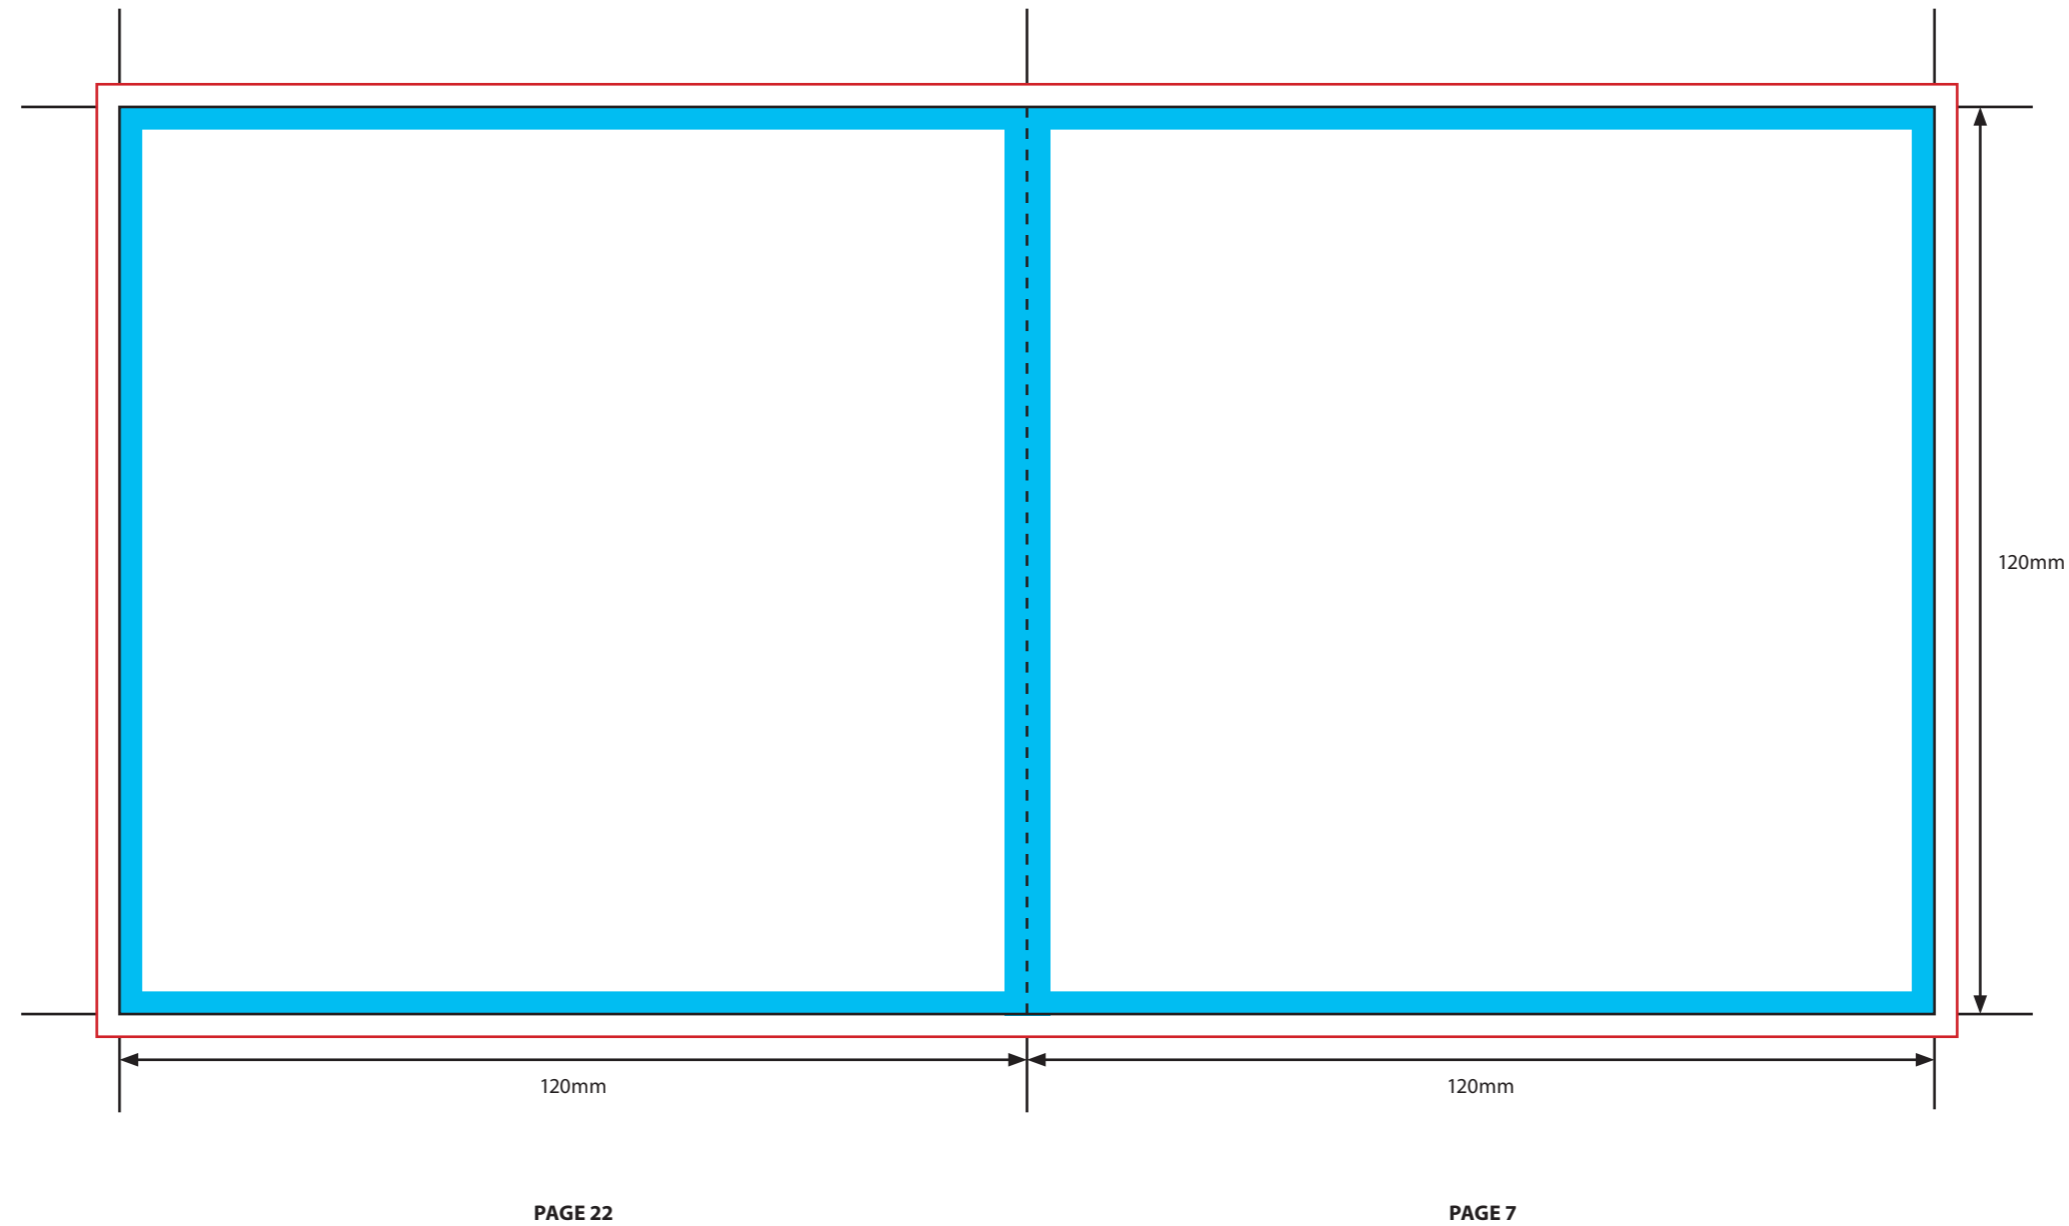

KEY

- Trim Line
- Fold Line
- 3mm Safety Area - Important text and logos should not be in this area.
- 3mm Required Bleed Area - Background should extend to this line.

PAGINATION GUIDE

28-1	8-21
2-27	20-9
26-3	10-19
4-25	18-11
24-5	12-17
6-23	16-13
22-7	14-15

AVAILABLE PAPER STOCKS *

- 130gsm Gloss Art Paper > Standard
- 140gsm Offset Uncoated Paper
- Heavier weights available, please ask

PAPER FINISHES AVAILABLE

- Gloss Machine Varnish > Standard
- Matt Machine Varnish
- Offset (Uncoated)
- Gloss UV
- Matt Lamination

Please click [here](#) for useful information on the best way to set up and supply your artwork.
For any further questions please email our design team [here](#).

Please ask your account manager if you would like to change the stock and/or finish, as prices may vary.
* Please note, not all card stocks are available on all templates. Please check with your account manager.