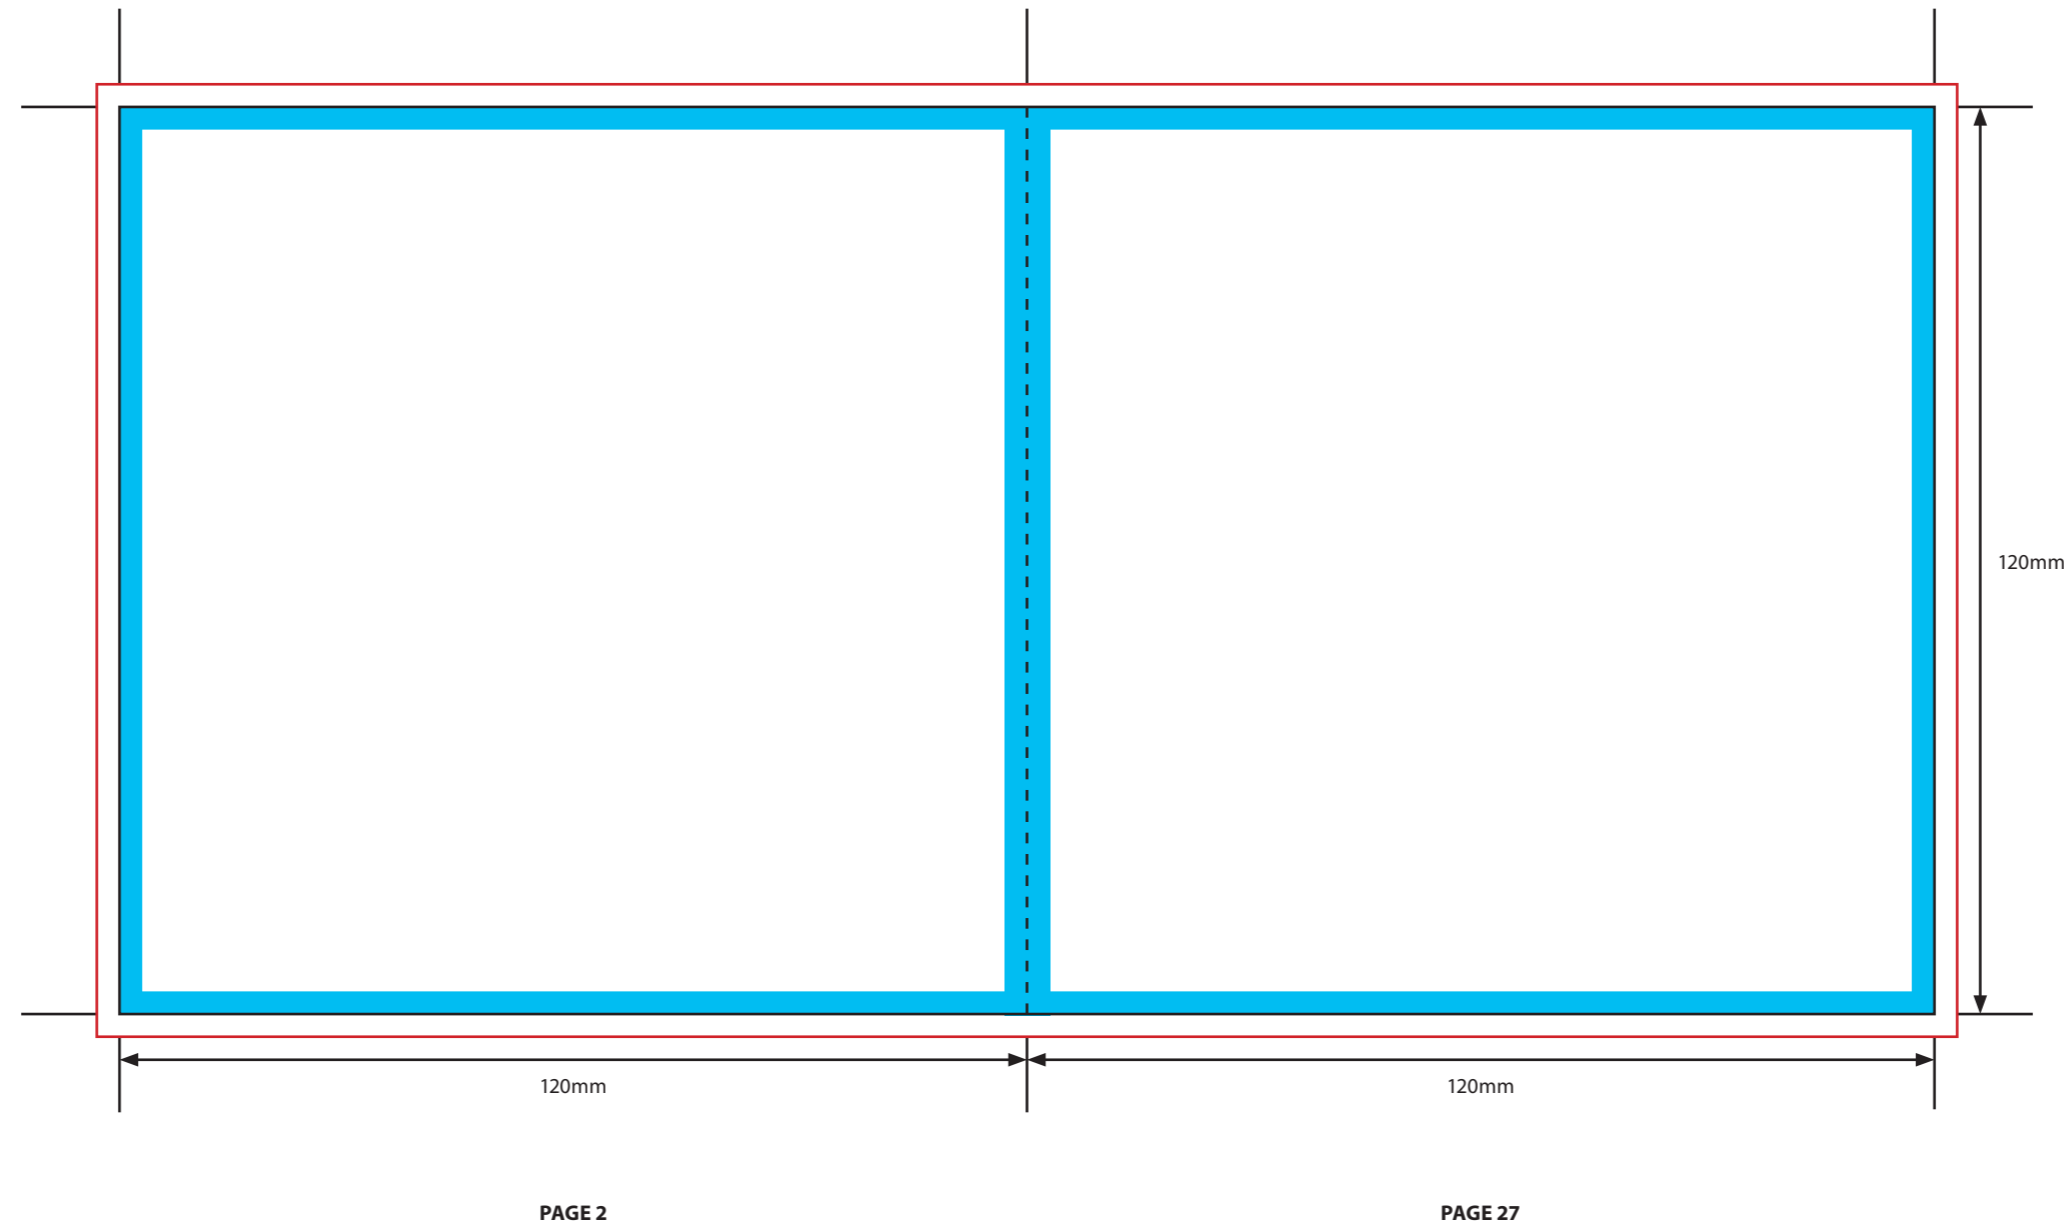

KEY

- Trim Line
- Fold Line
- 3mm Safety Area - *Important text and logos should not be in this area.*
- 3mm Required Bleed Area - *Background should extend to this line.*

PAGINATION GUIDE

28-1	8-21
2-27	20-9
26-3	10-19
4-25	18-11
24-5	12-17
6-23	16-13
22-7	14-15

AVAILABLE PAPER STOCKS *

- 130gsm Gloss Art Paper > *Standard*
- 140gsm Offset Uncoated Paper
- Heavier weights available, please ask

PAPER FINISHES AVAILABLE

- Gloss Machine Varnish > *Standard*
- Matt Machine Varnish
- Offset (Uncoated)
- Gloss UV
- Matt Lamination

Please click [here](#) for useful information on the best way to set up and supply your artwork.
For any further questions please email our design team [here](#).

Please ask your account manager if you would like to change the stock and/or finish, as prices may vary.
* Please note, not all card stocks are available on all templates. Please check with your account manager.