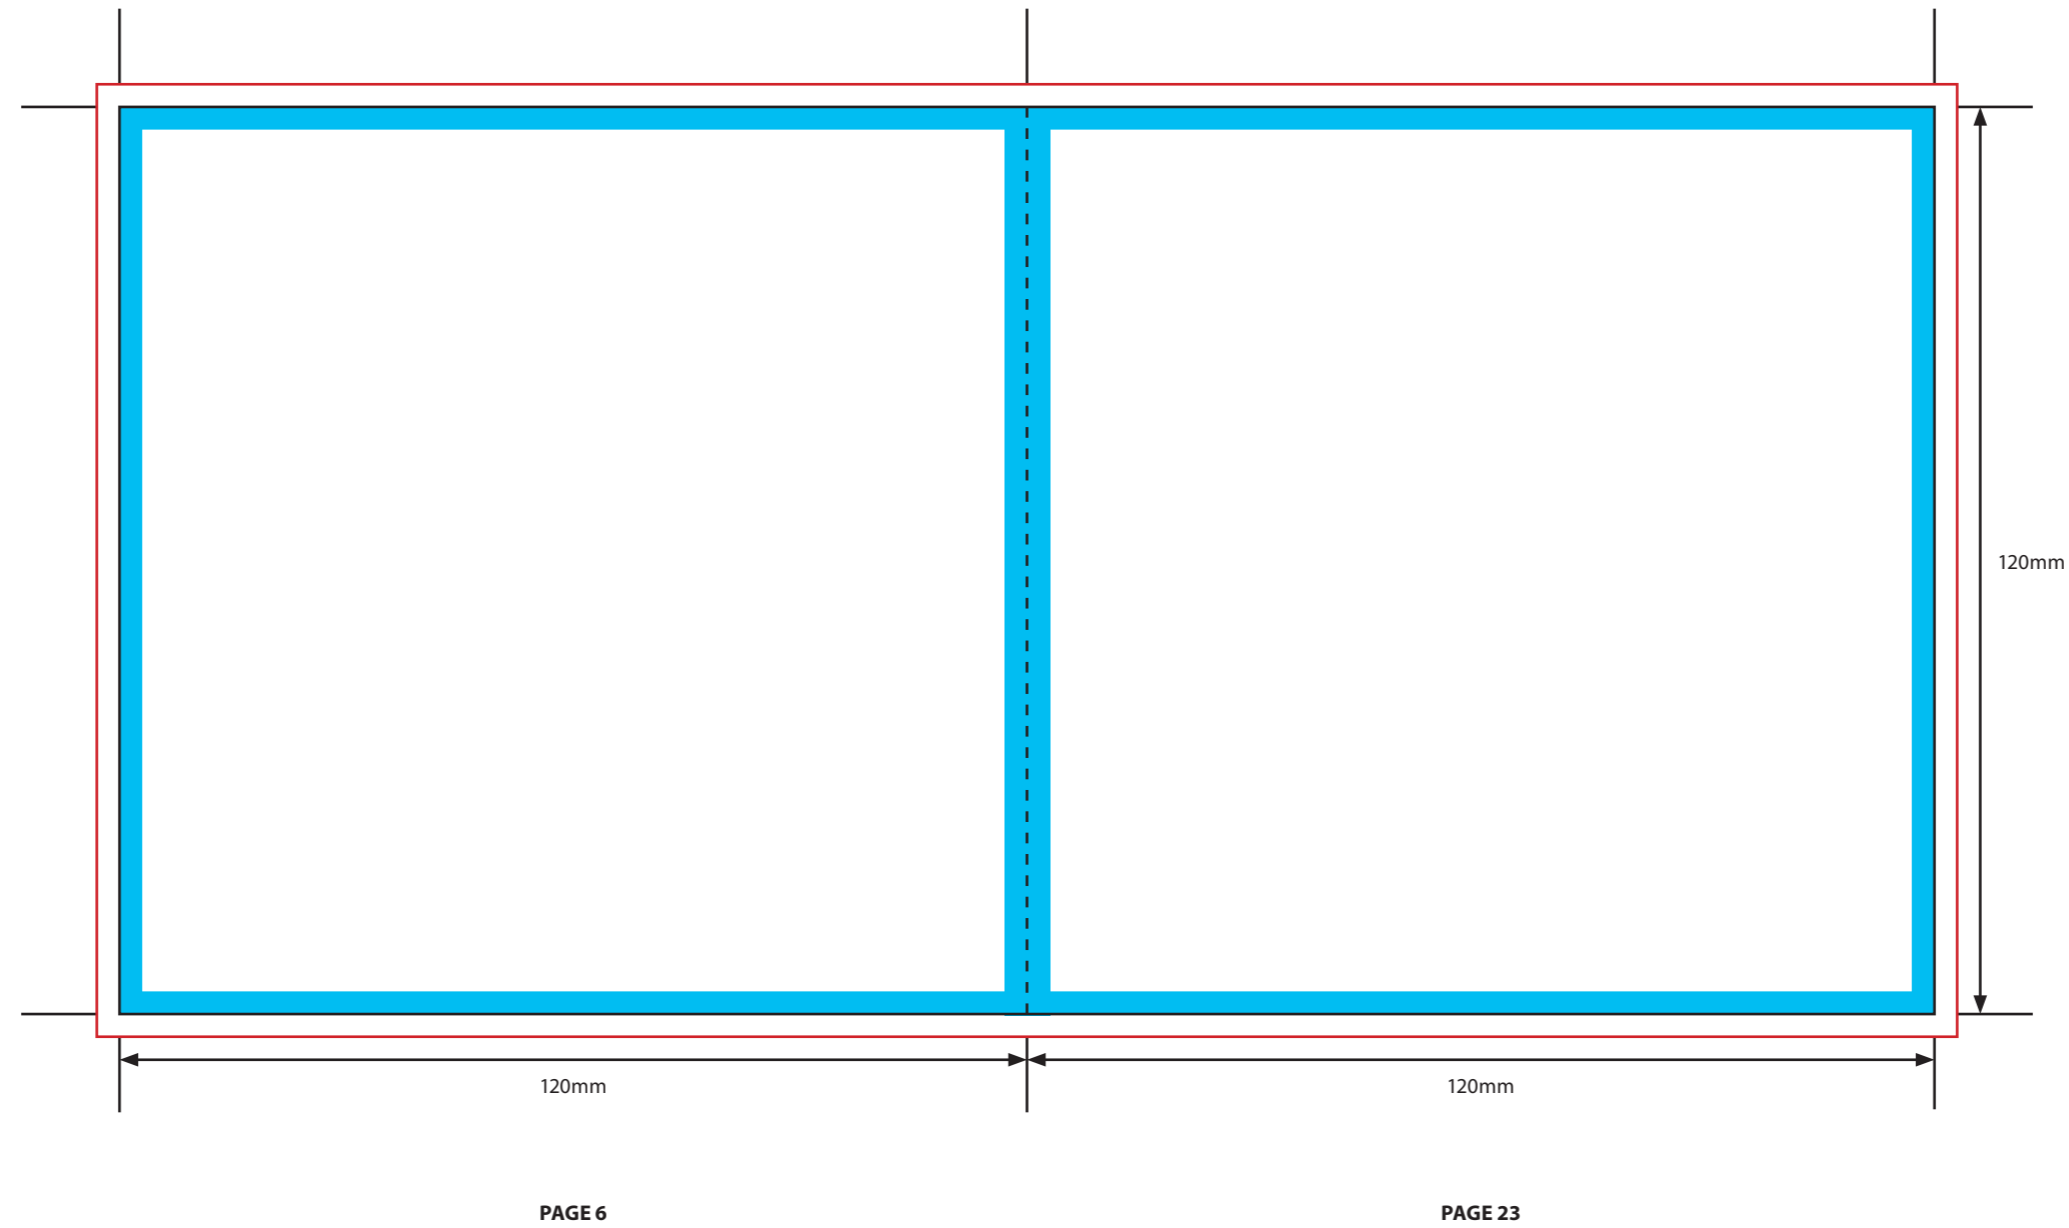

KEY

- Trim Line
- Fold Line
- 3mm Safety Area - Important text and logos should not be in this area.
- 3mm Required Bleed Area - Background should extend to this line.

PAGINATION GUIDE

28-1	8-21
2-27	20-9
26-3	10-19
4-25	18-11
24-5	12-17
6-23	16-13
22-7	14-15

AVAILABLE PAPER STOCKS *

- 130gsm Gloss Art Paper > Standard
- 140gsm Offset Uncoated Paper
- Heavier weights available, please ask

PAPER FINISHES AVAILABLE

- Gloss Machine Varnish > Standard
- Matt Machine Varnish
- Offset (Uncoated)
- Gloss UV
- Matt Lamination

Please click [here](#) for useful information on the best way to set up and supply your artwork. For any further questions please email our design team [here](#).

Please ask your account manager if you would like to change the stock and/or finish, as prices may vary. * Please note, not all card stocks are available on all templates. Please check with your account manager.