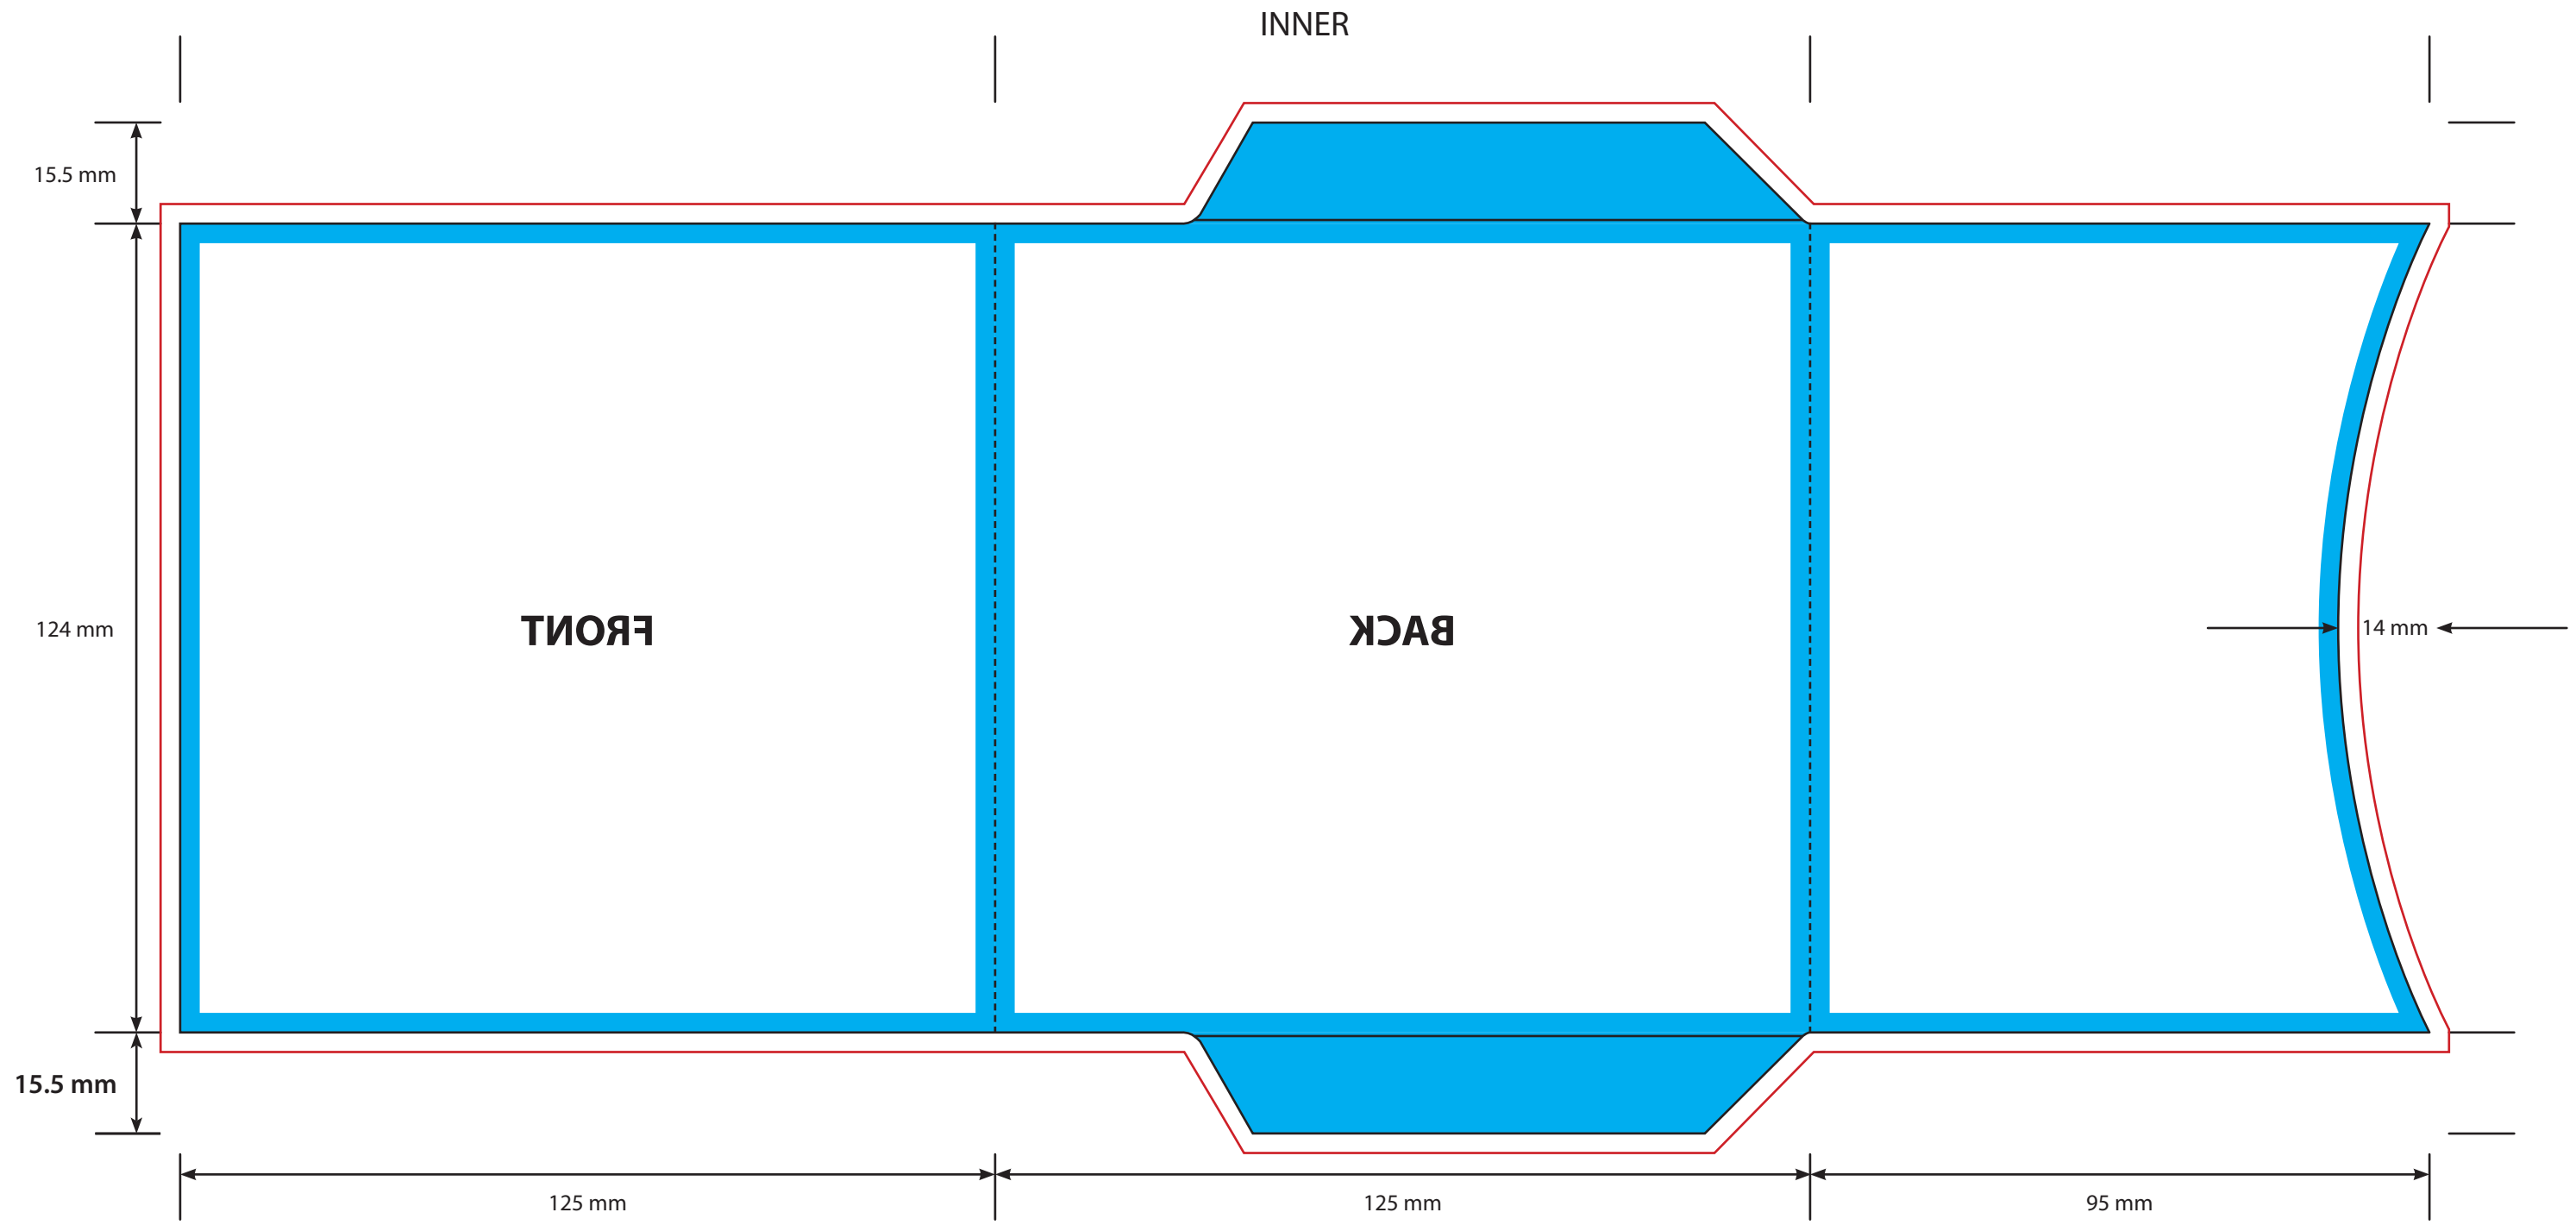

OUTER

KEY

-  Trim Line
-  Fold Line
-  3mm Safety Area - Important text and logos should not be in this area.
-  3mm Required Bleed Area - Background should extend to this line.

AVAILABLE CARD STOCKS *

- 215gsm White/White
- 270gsm White/White > Standard
- 280gsm White/Grey
- 300gsm White/Brown
- 350gsm White/White

* Please note, not all card stocks are available on all templates. Please check with your sales contact.

KEY

	Trim Line
	Fold Line
	3mm Safety Area - Important text and logos should not be in this area.
	3mm Required Bleed Area - Background should extend to this line.