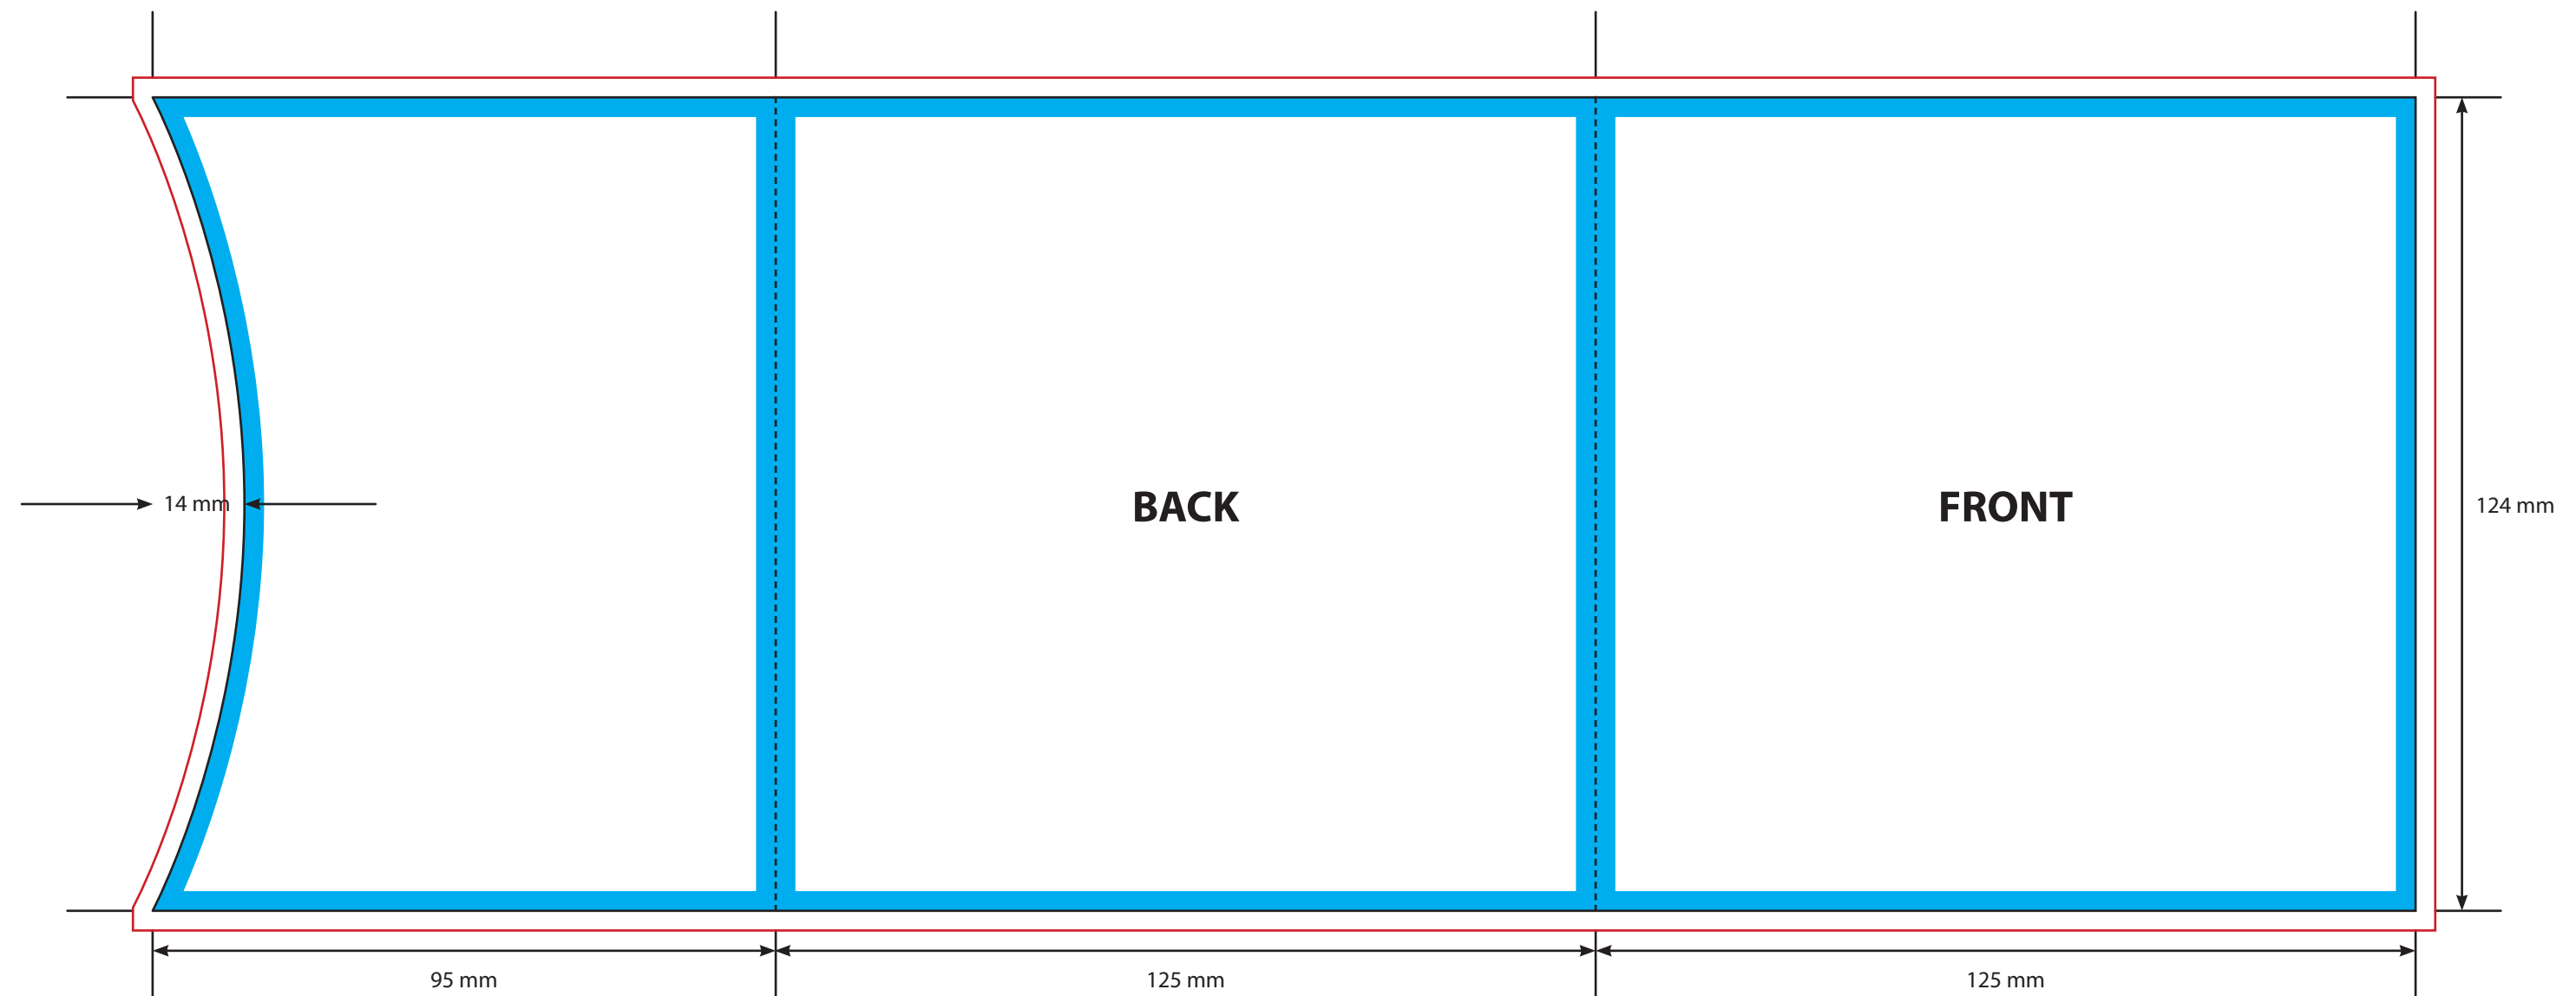

OUTER

KEY

-  Trim Line
-  Fold Line
-  3mm Safety Area - Important text and logos should not be in this area.
-  3mm Required Bleed Area - Background should extend to this line.

AVAILABLE CARD STOCKS *

- 215gsm White/White
- 270gsm White/White > Standard
- 280gsm White/Grey
- 300gsm White/Brown
- 350gsm White/White

* Please note, not all card stocks are available on all templates. Please check with your sales contact.

KEY

	Trim Line
	Fold Line
	3mm Safety Area - Important text and logos should not be in this area.
	3mm Required Bleed Area - Background should extend to this line.