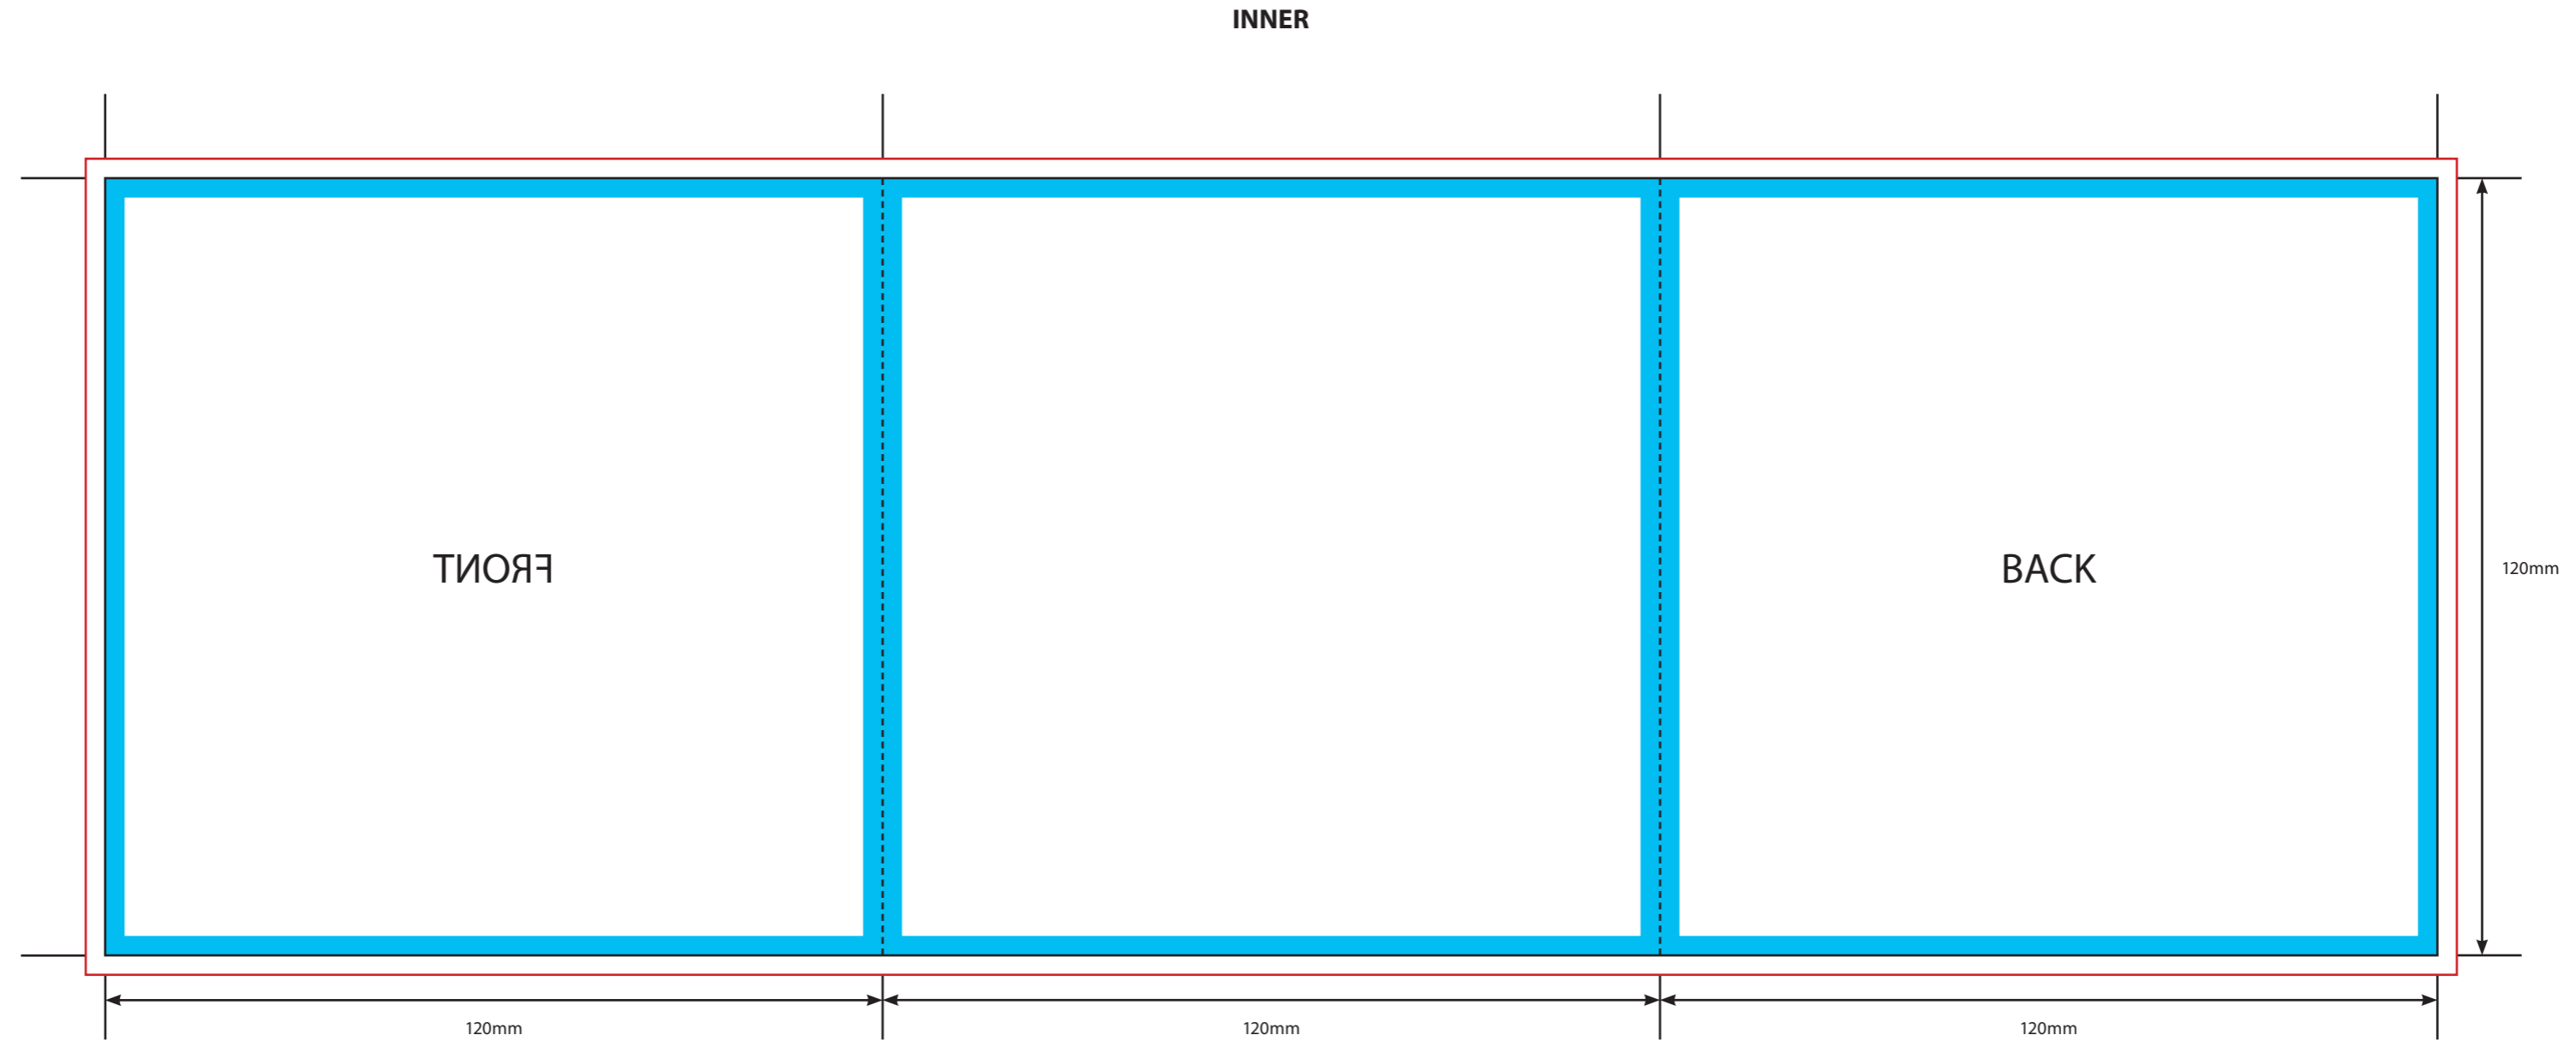

KEY

- Trim Line
- - - - - Fold Line
- 3mm Safety Area - Important text and logos should not be in this area.
- 3mm Required Bleed Area - Background should extend to this line.

AVAILABLE PAPER STOCKS *

- 130gsm Gloss Art Paper > Standard
- 140gsm Offset Uncoated Paper
- Heavier weights available, please ask