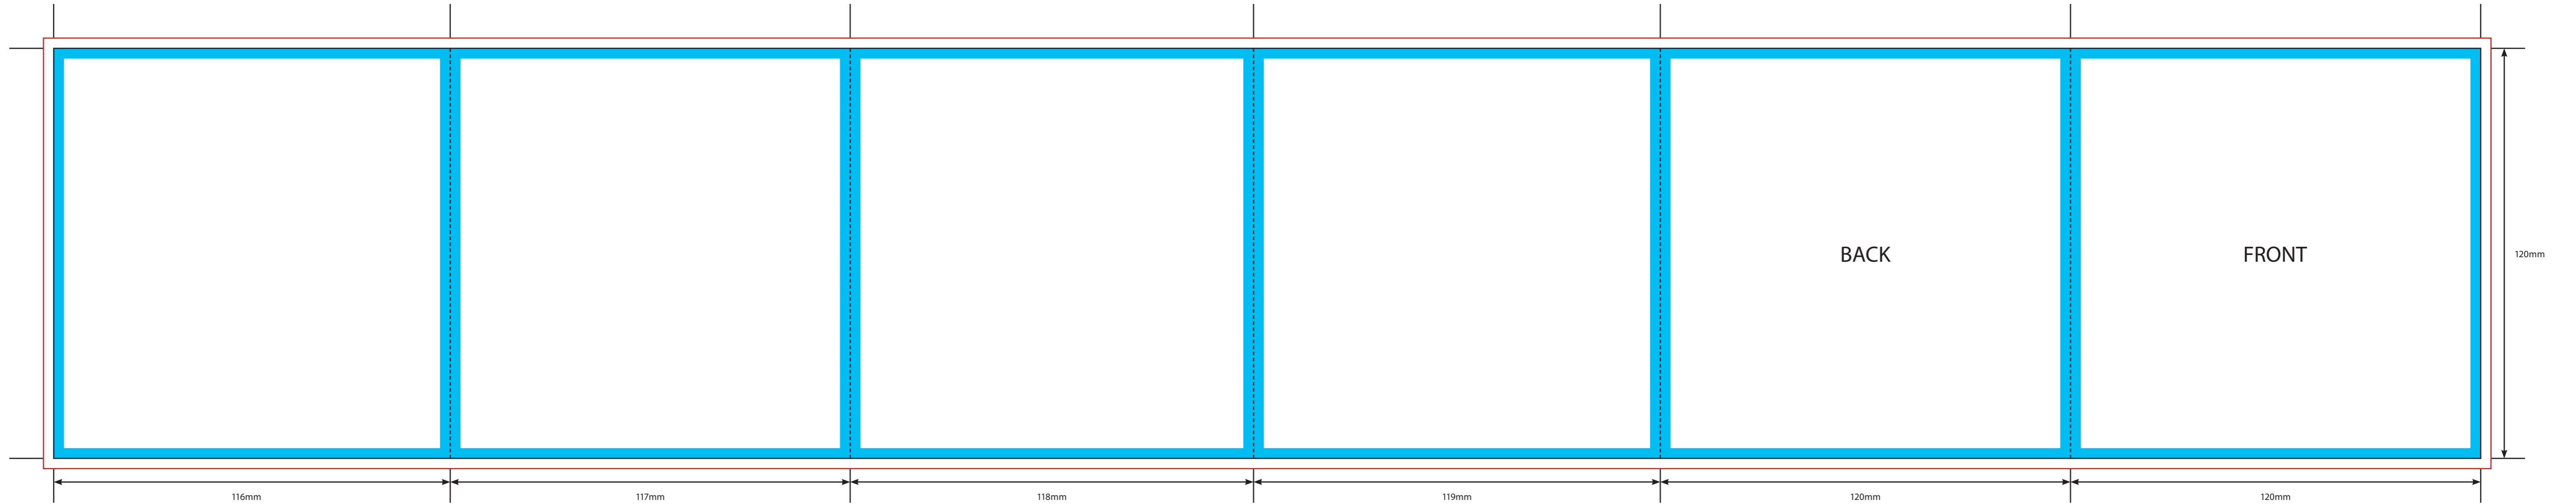

OUTER

KEY

- Trim Line
- - - - - Fold Line
- 3mm Safety Area - Important text and logos should not be in this area.
- 3mm Required Bleed Area - Background should extend to this line.

AVAILABLE PAPER STOCKS *

* Please note, not all stocks are available on all templates. Please check with your account manager.

INNER

KEY

- Trim Line
- - - - - Fold Line
- 3mm Safety Area - Important text and logos should not be in this area.
- 3mm Required Bleed Area - Background should extend to this line.