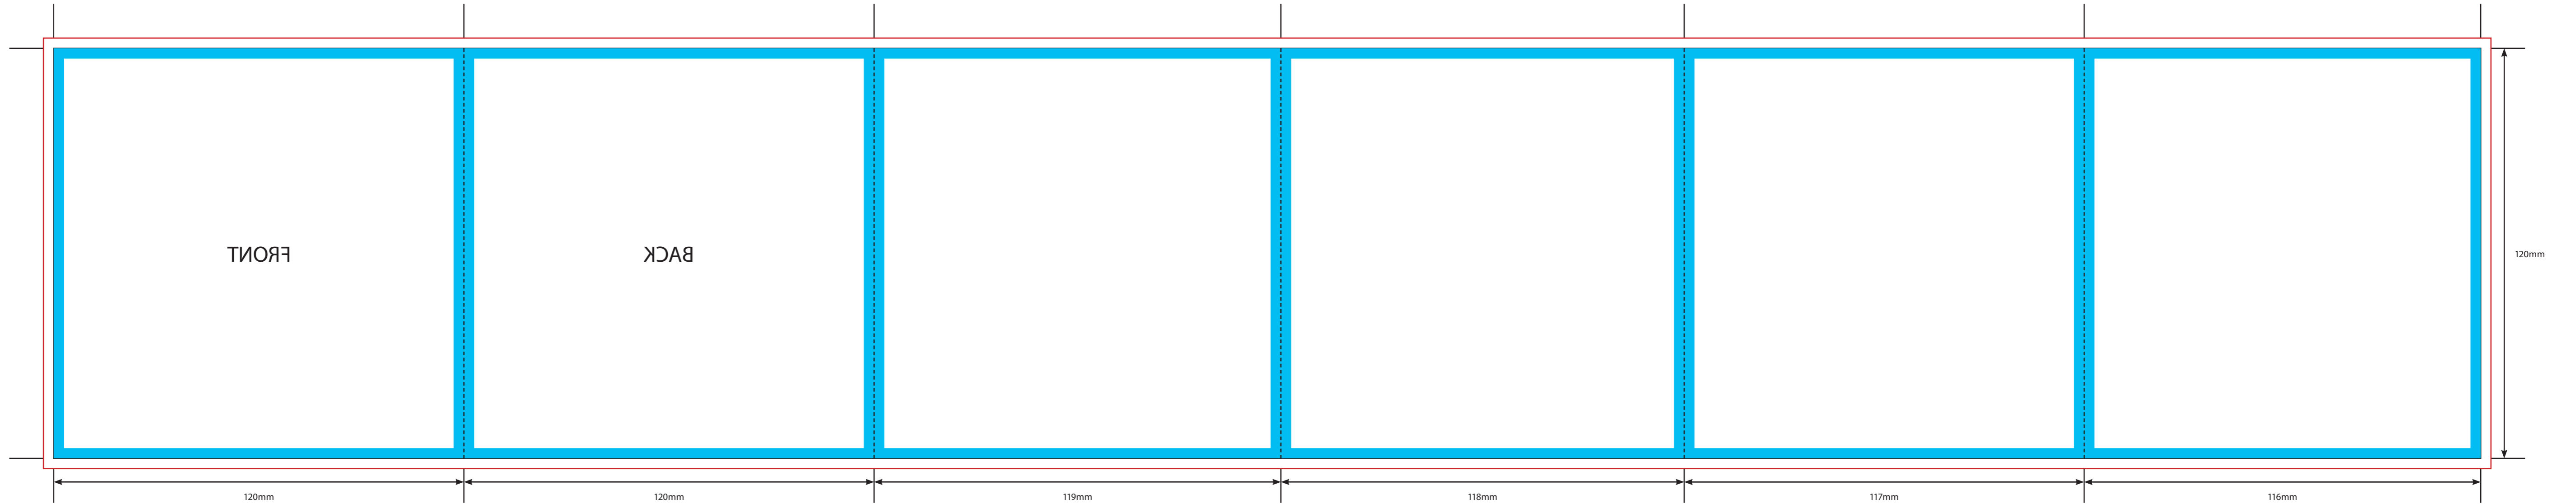

OUTER

KEY

- Trim Line
- - - - - Fold Line
- 3mm Safety Area - Important text and logos should not be in this area.
- 3mm Required Bleed Area - Background should extend to this line.

AVAILABLE PAPER STOCKS *

* Please note, not all stocks are available on all templates. Please check with your account manager.

INNER

KEY

- Trim Line
- - - - - Fold Line
- 3mm Safety Area - Important text and logos should not be in this area.
- 3mm Required Bleed Area - Background should extend to this line.