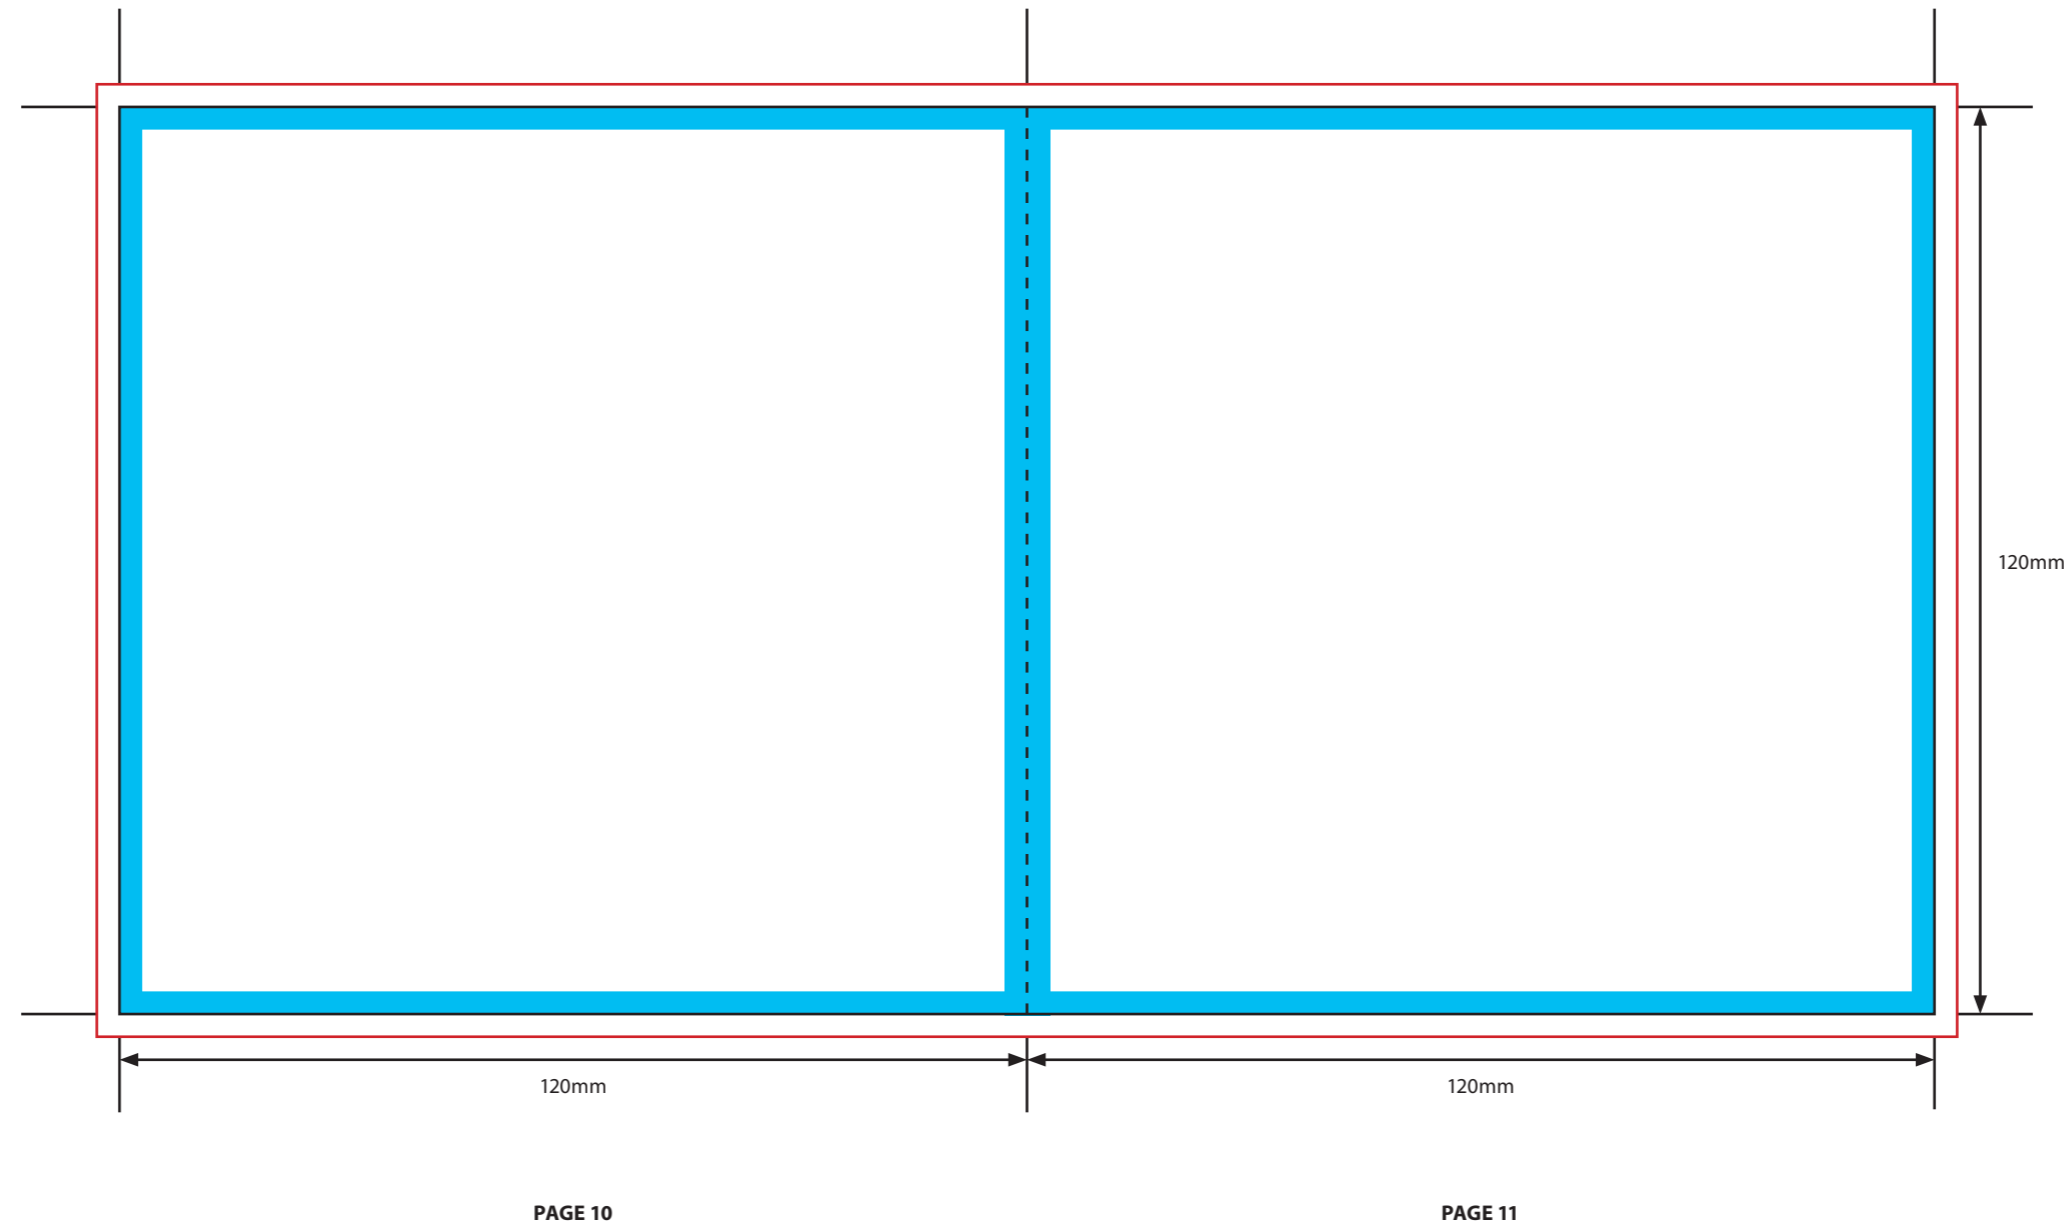

KEY

- Trim Line
- Fold Line
- 3mm Safety Area - *Important text and logos should not be in this area.*
- 3mm Required Bleed Area - *Background should extend to this line.*

PAGINATION GUIDE

20-1	6-15
2-19	14-7
18-3	8-13
4-17	12-9
16-5	10-11

AVAILABLE PAPER STOCKS *

- 130gsm Gloss Art Paper > *Standard*
- 140gsm Offset Uncoated Paper
- Heavier weights available, please ask

PAPER FINISHES AVAILABLE

- Gloss Machine Varnish > *Standard*
- Matt Machine Varnish
- Offset (Uncoated)
- Gloss UV
- Matt Lamination

Please click [here](#) for useful information on the best way to set up and supply your artwork.
For any further questions please email our design team [here](#).

Please ask your account manager if you would like to change the stock and/or finish, as prices may vary.
* Please note, not all card stocks are available on all templates. Please check with your account manager.