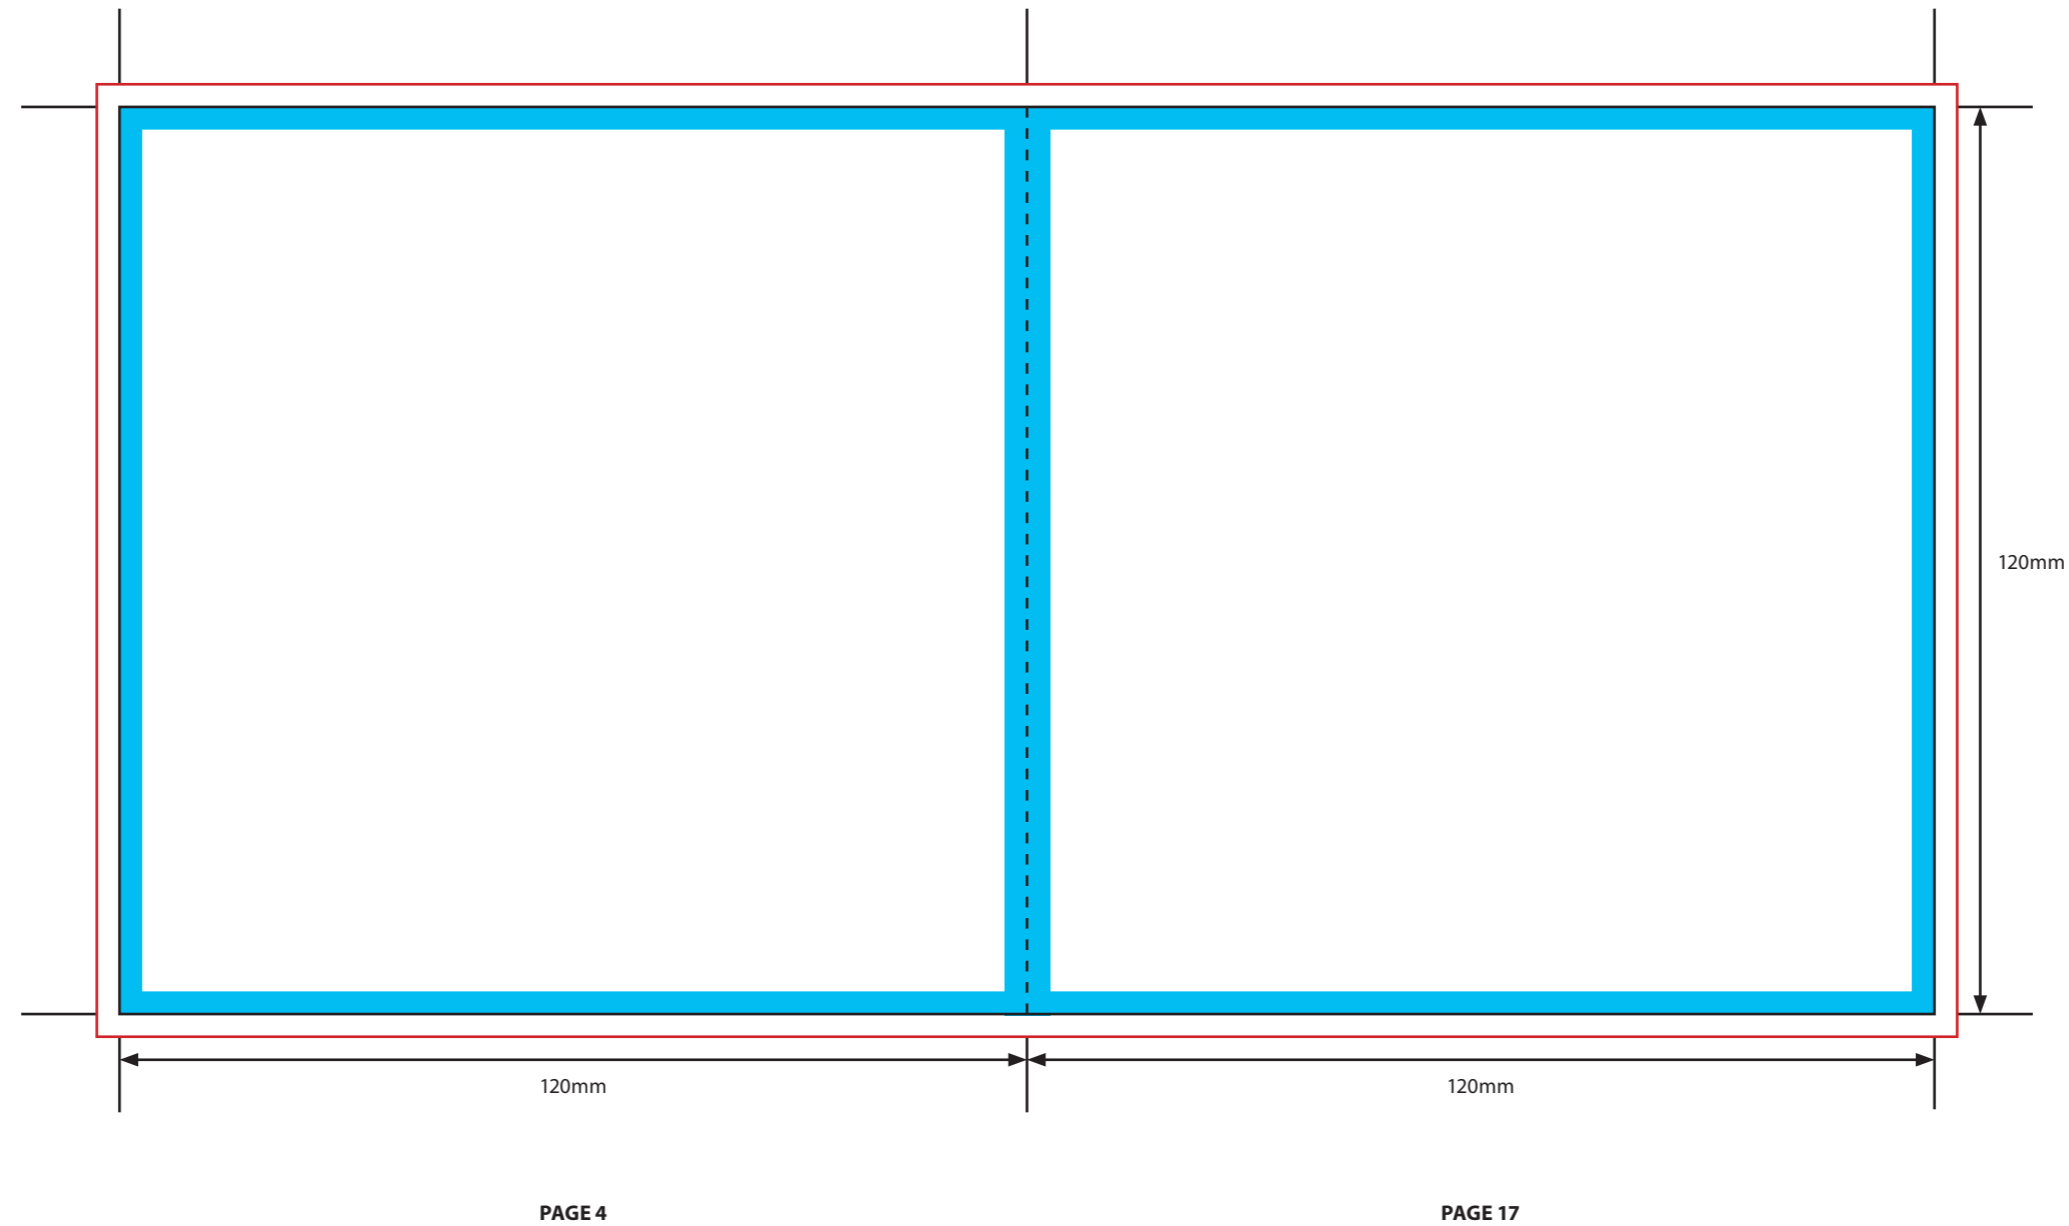

KEY

- Trim Line
- - - - - Fold Line
- 3mm Safety Area - *Important text and logos should not be in this area.*
- 3mm Required Bleed Area - *Background should extend to this line.*

PAGINATION GUIDE

20-1	6-15
2-19	14-7
18-3	8-13
4-17	12-9
16-5	10-11

AVAILABLE PAPER STOCKS *

- 130gsm Gloss Art Paper > *Standard*
- 140gsm Offset Uncoated Paper
- Heavier weights available, please ask

PAPER FINISHES AVAILABLE

- Gloss Machine Varnish > *Standard*
- Matt Machine Varnish
- Offset (Uncoated)
- Gloss UV
- Matt Lamination

Please click [here](#) for useful information on the best way to set up and supply your artwork. For any further questions please email our design team [here](#).

Please ask your account manager if you would like to change the stock and/or finish, as prices may vary. * Please note, not all card stocks are available on all templates. Please check with your account manager.