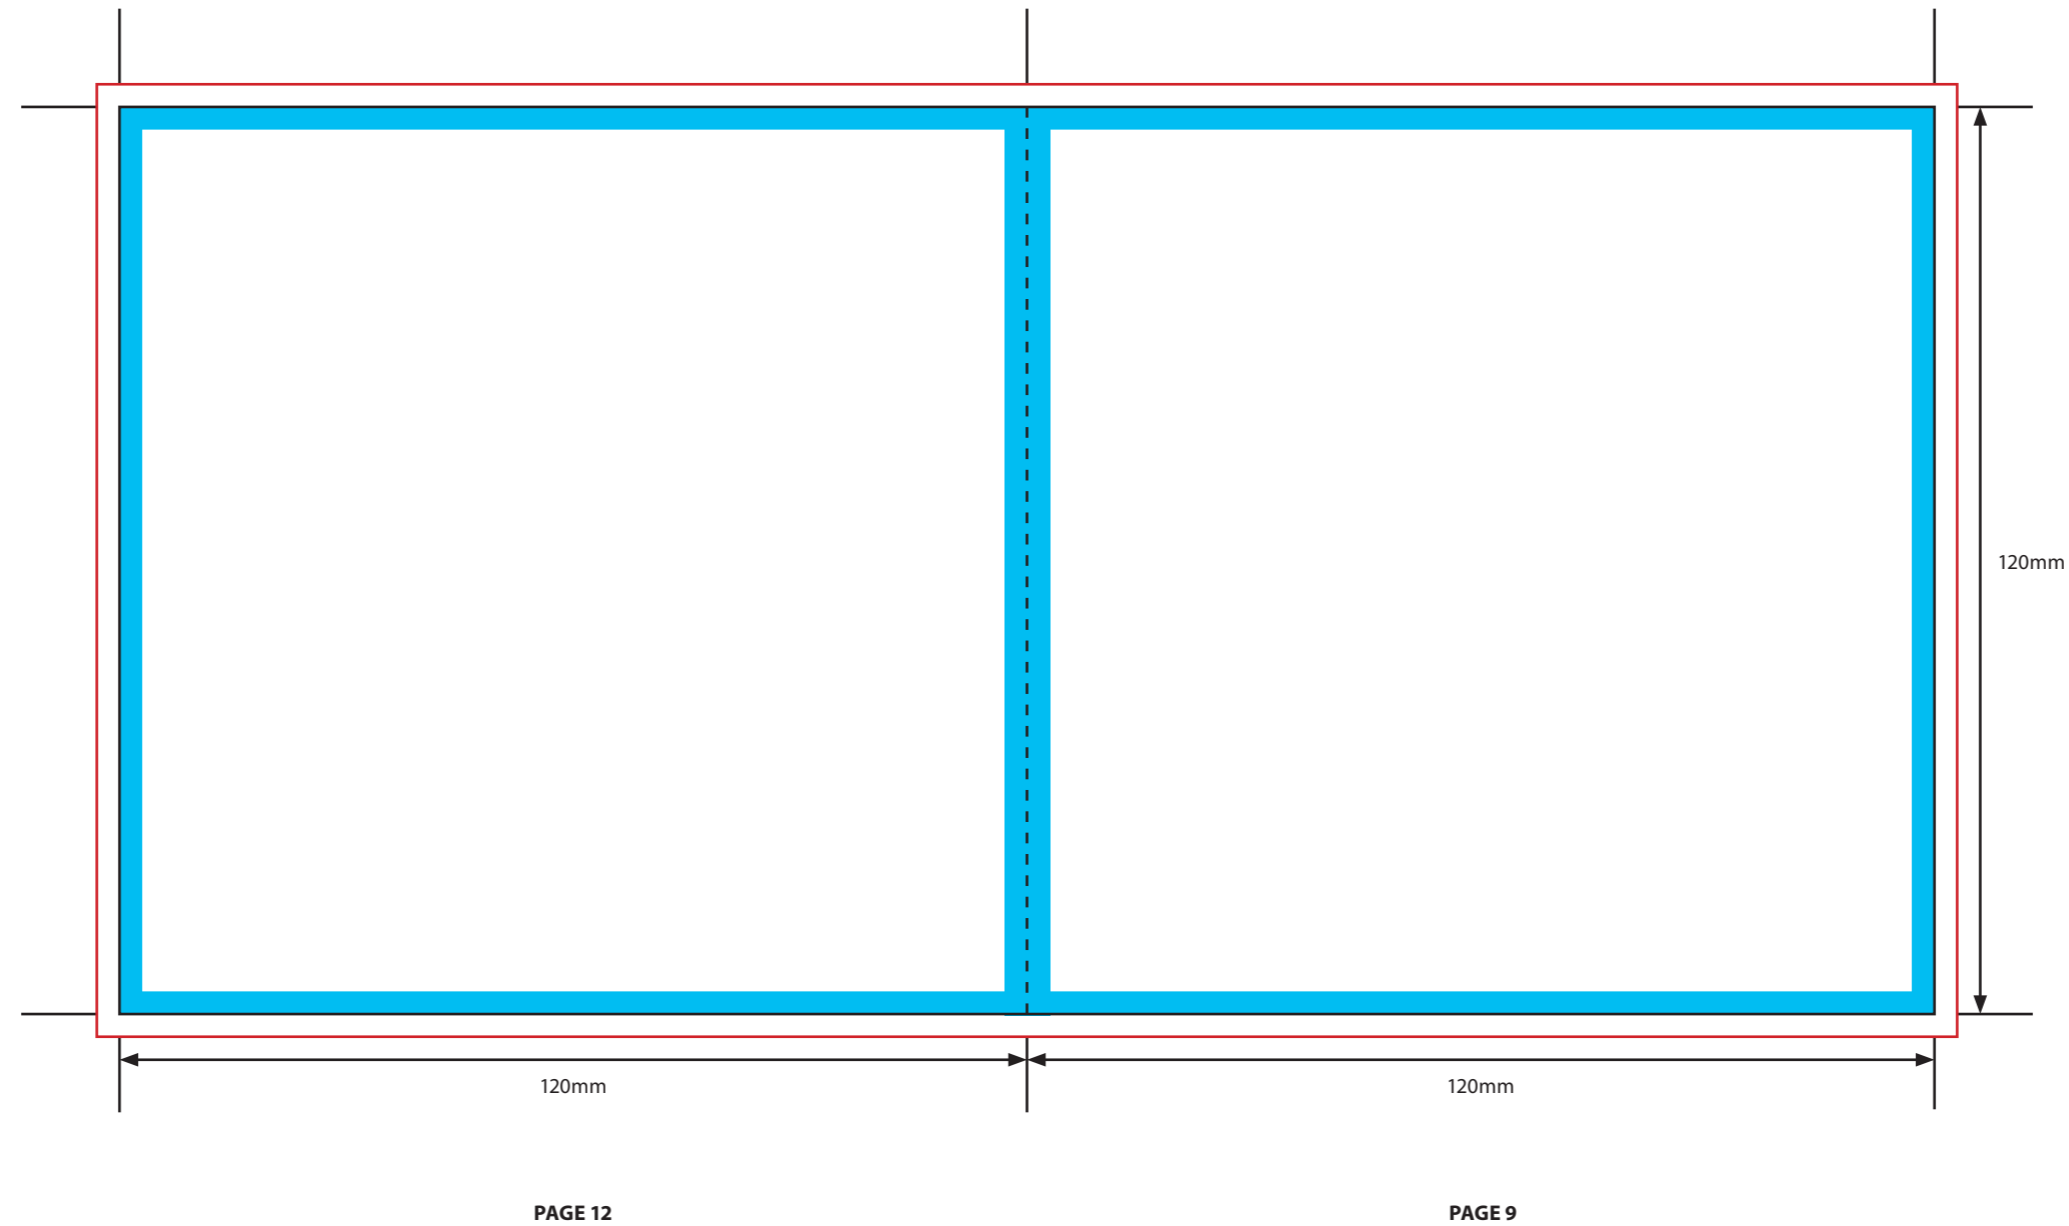

KEY

- Trim Line
- Fold Line
- 3mm Safety Area - Important text and logos should not be in this area.
- 3mm Required Bleed Area - Background should extend to this line.

PAGINATION GUIDE

20-1	6-15
2-19	14-7
18-3	8-13
4-17	12-9
16-5	10-11

AVAILABLE PAPER STOCKS *

- 130gsm Gloss Art Paper > Standard
- 140gsm Offset Uncoated Paper
- Heavier weights available, please ask

PAPER FINISHES AVAILABLE

- Gloss Machine Varnish > Standard
- Matt Machine Varnish
- Offset (Uncoated)
- Gloss UV
- Matt Lamination

Please click [here](#) for useful information on the best way to set up and supply your artwork.
For any further questions please email our design team [here](#).

Please ask your account manager if you would like to change the stock and/or finish, as prices may vary.
* Please note, not all card stocks are available on all templates. Please check with your account manager.