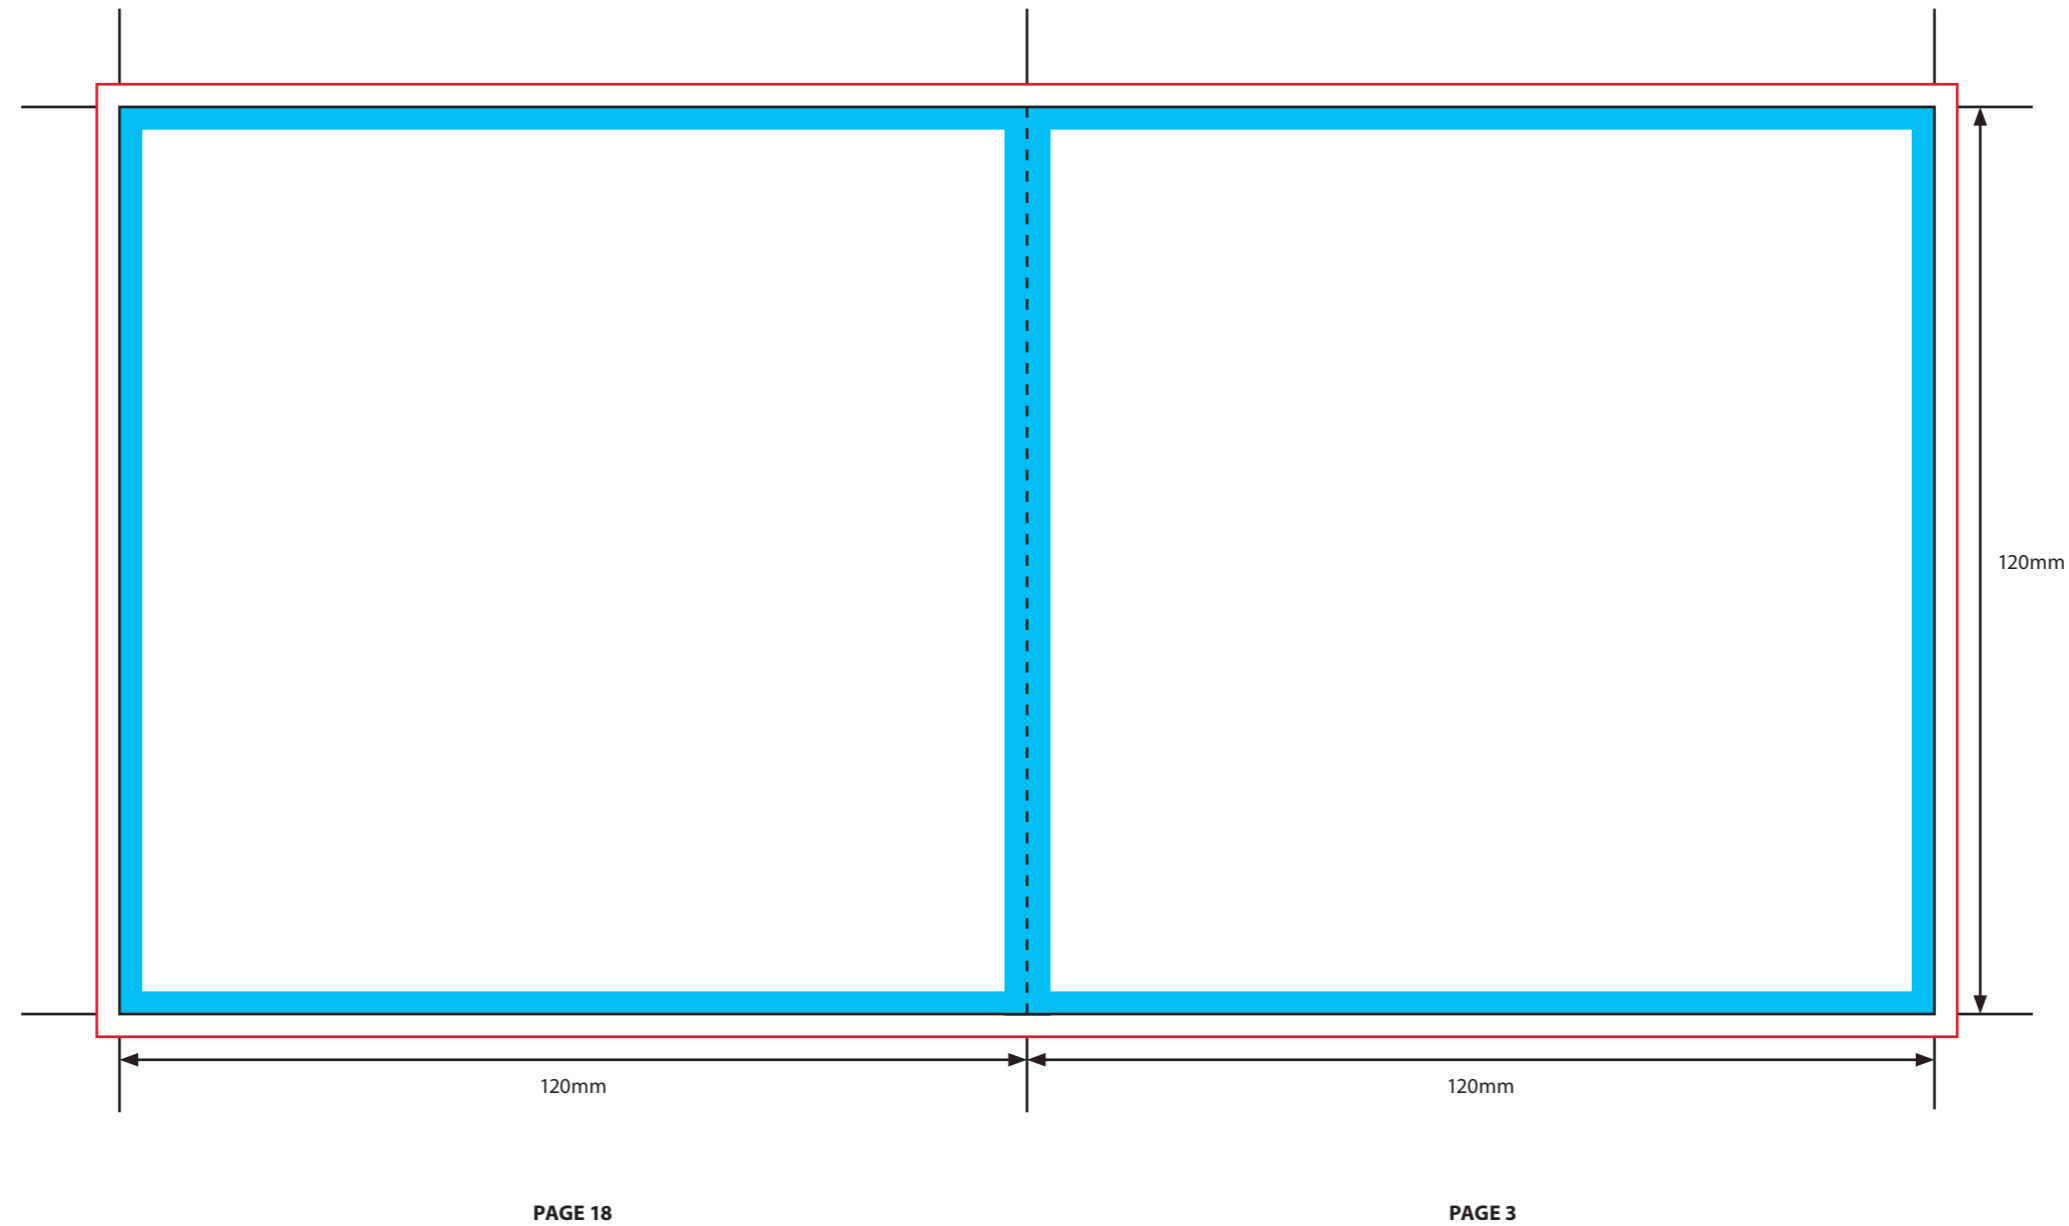

KEY

- Trim Line
- Fold Line
- 3mm Safety Area - Important text and logos should not be in this area.
- 3mm Required Bleed Area - Background should extend to this line.

PAGINATION GUIDE

20-1	6-15
2-19	14-7
18-3	8-13
4-17	12-9
16-5	10-11

AVAILABLE PAPER STOCKS *

- 130gsm Gloss Art Paper > Standard
- 140gsm Offset Uncoated Paper
- Heavier weights available, please ask

PAPER FINISHES AVAILABLE

- Gloss Machine Varnish > Standard
- Matt Machine Varnish
- Offset (Uncoated)
- Gloss UV
- Matt Lamination

Please click [here](#) for useful information on the best way to set up and supply your artwork. For any further questions please email our design team [here](#).

Please ask your account manager if you would like to change the stock and/or finish, as prices may vary. * Please note, not all card stocks are available on all templates. Please check with your account manager.