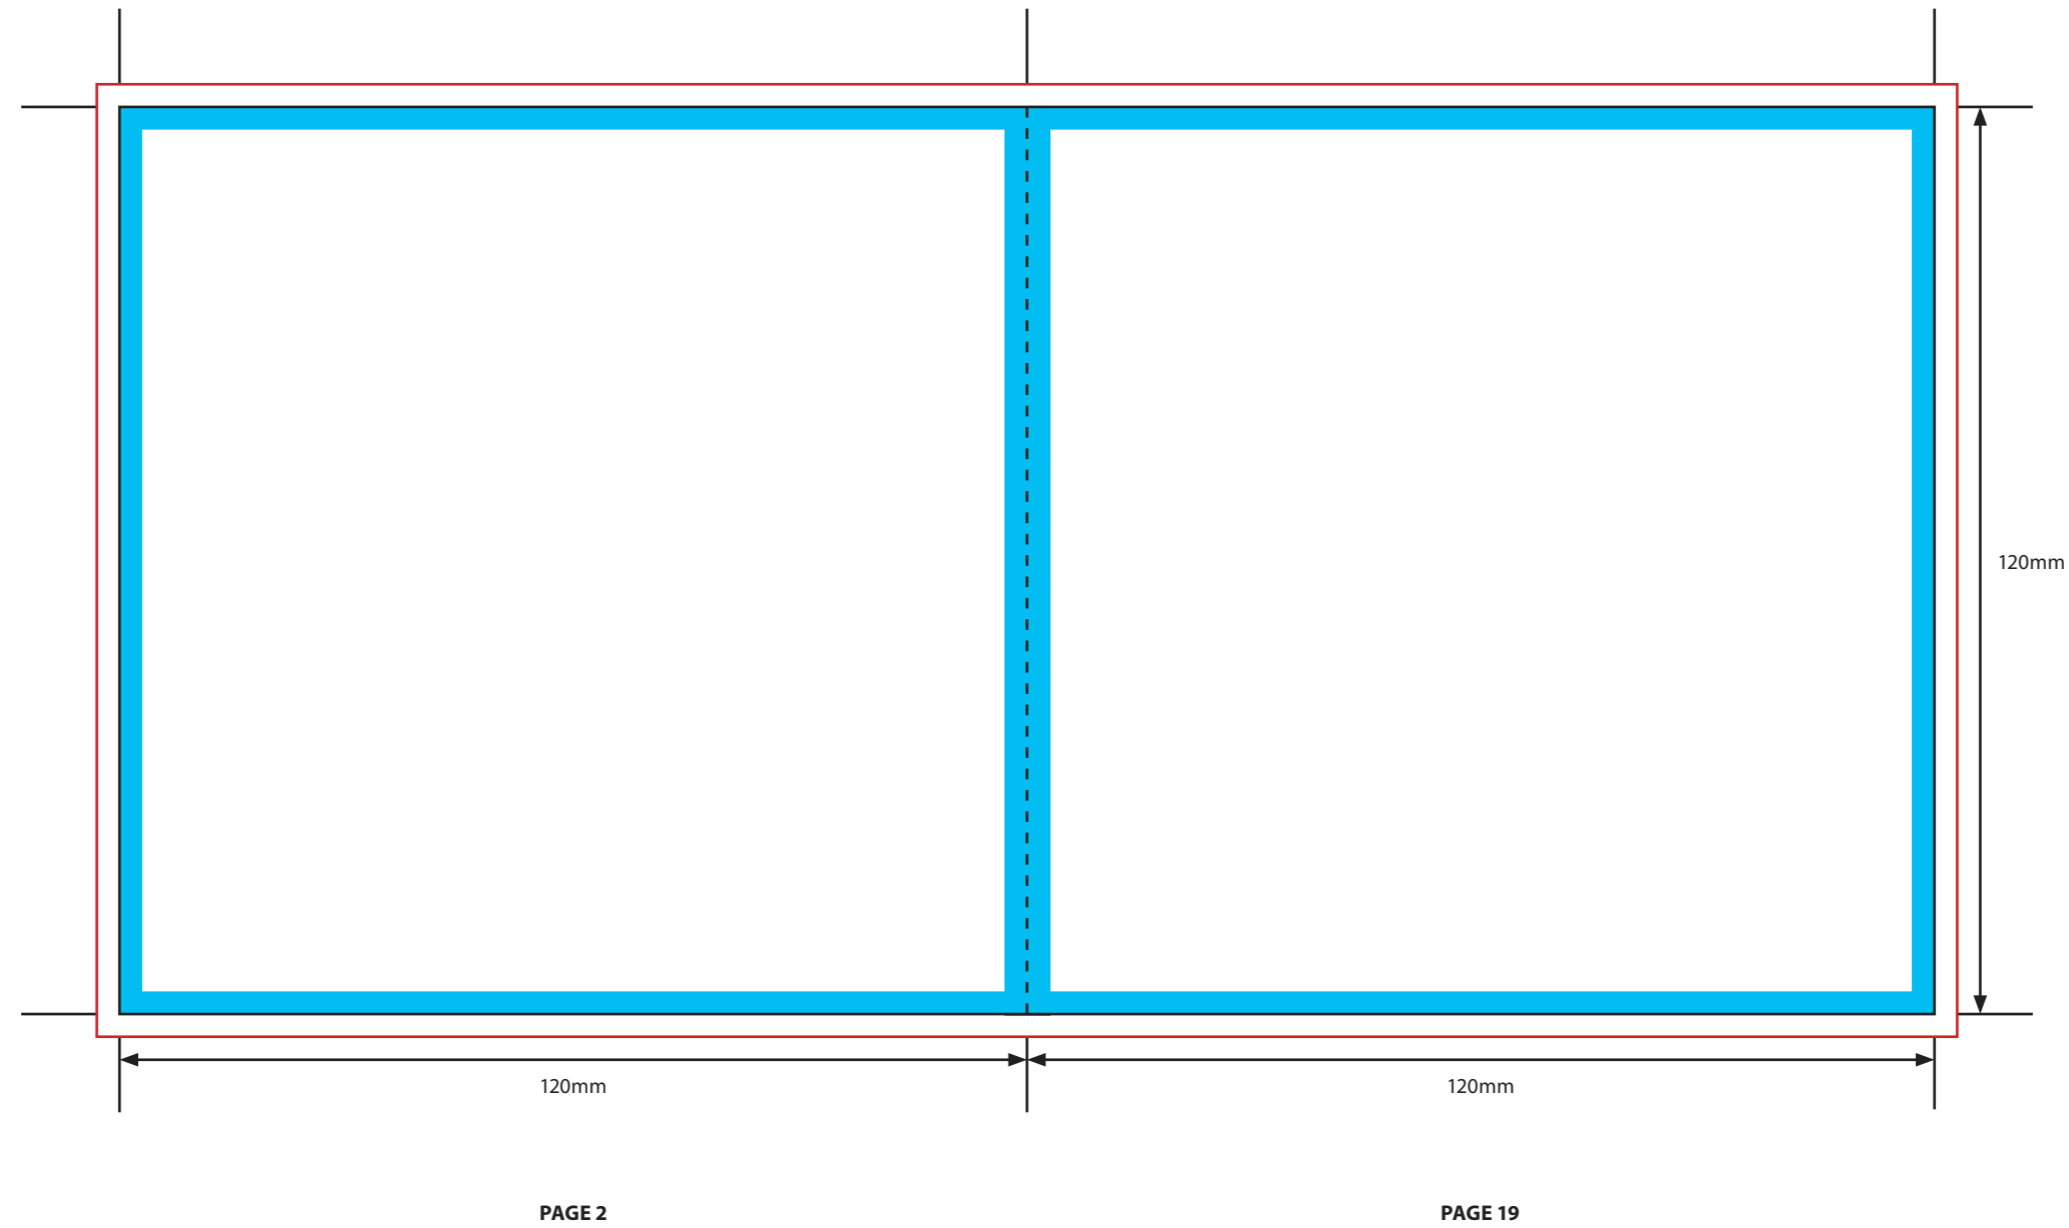

KEY

- Trim Line
- - - - - Fold Line
- 3mm Safety Area - *Important text and logos should not be in this area.*
- 3mm Required Bleed Area - *Background should extend to this line.*

PAGINATION GUIDE

20-1	6-15
2-19	14-7
18-3	8-13
4-17	12-9
16-5	10-11

AVAILABLE PAPER STOCKS *

- 130gsm Gloss Art Paper > *Standard*
- 140gsm Offset Uncoated Paper
- Heavier weights available, please ask

PAPER FINISHES AVAILABLE

- Gloss Machine Varnish > *Standard*
- Matt Machine Varnish
- Offset (Uncoated)
- Gloss UV
- Matt Lamination

Please click [here](#) for useful information on the best way to set up and supply your artwork.
For any further questions please email our design team [here](#).

Please ask your account manager if you would like to change the stock and/or finish, as prices may vary.
* Please note, not all card stocks are available on all templates. Please check with your account manager.