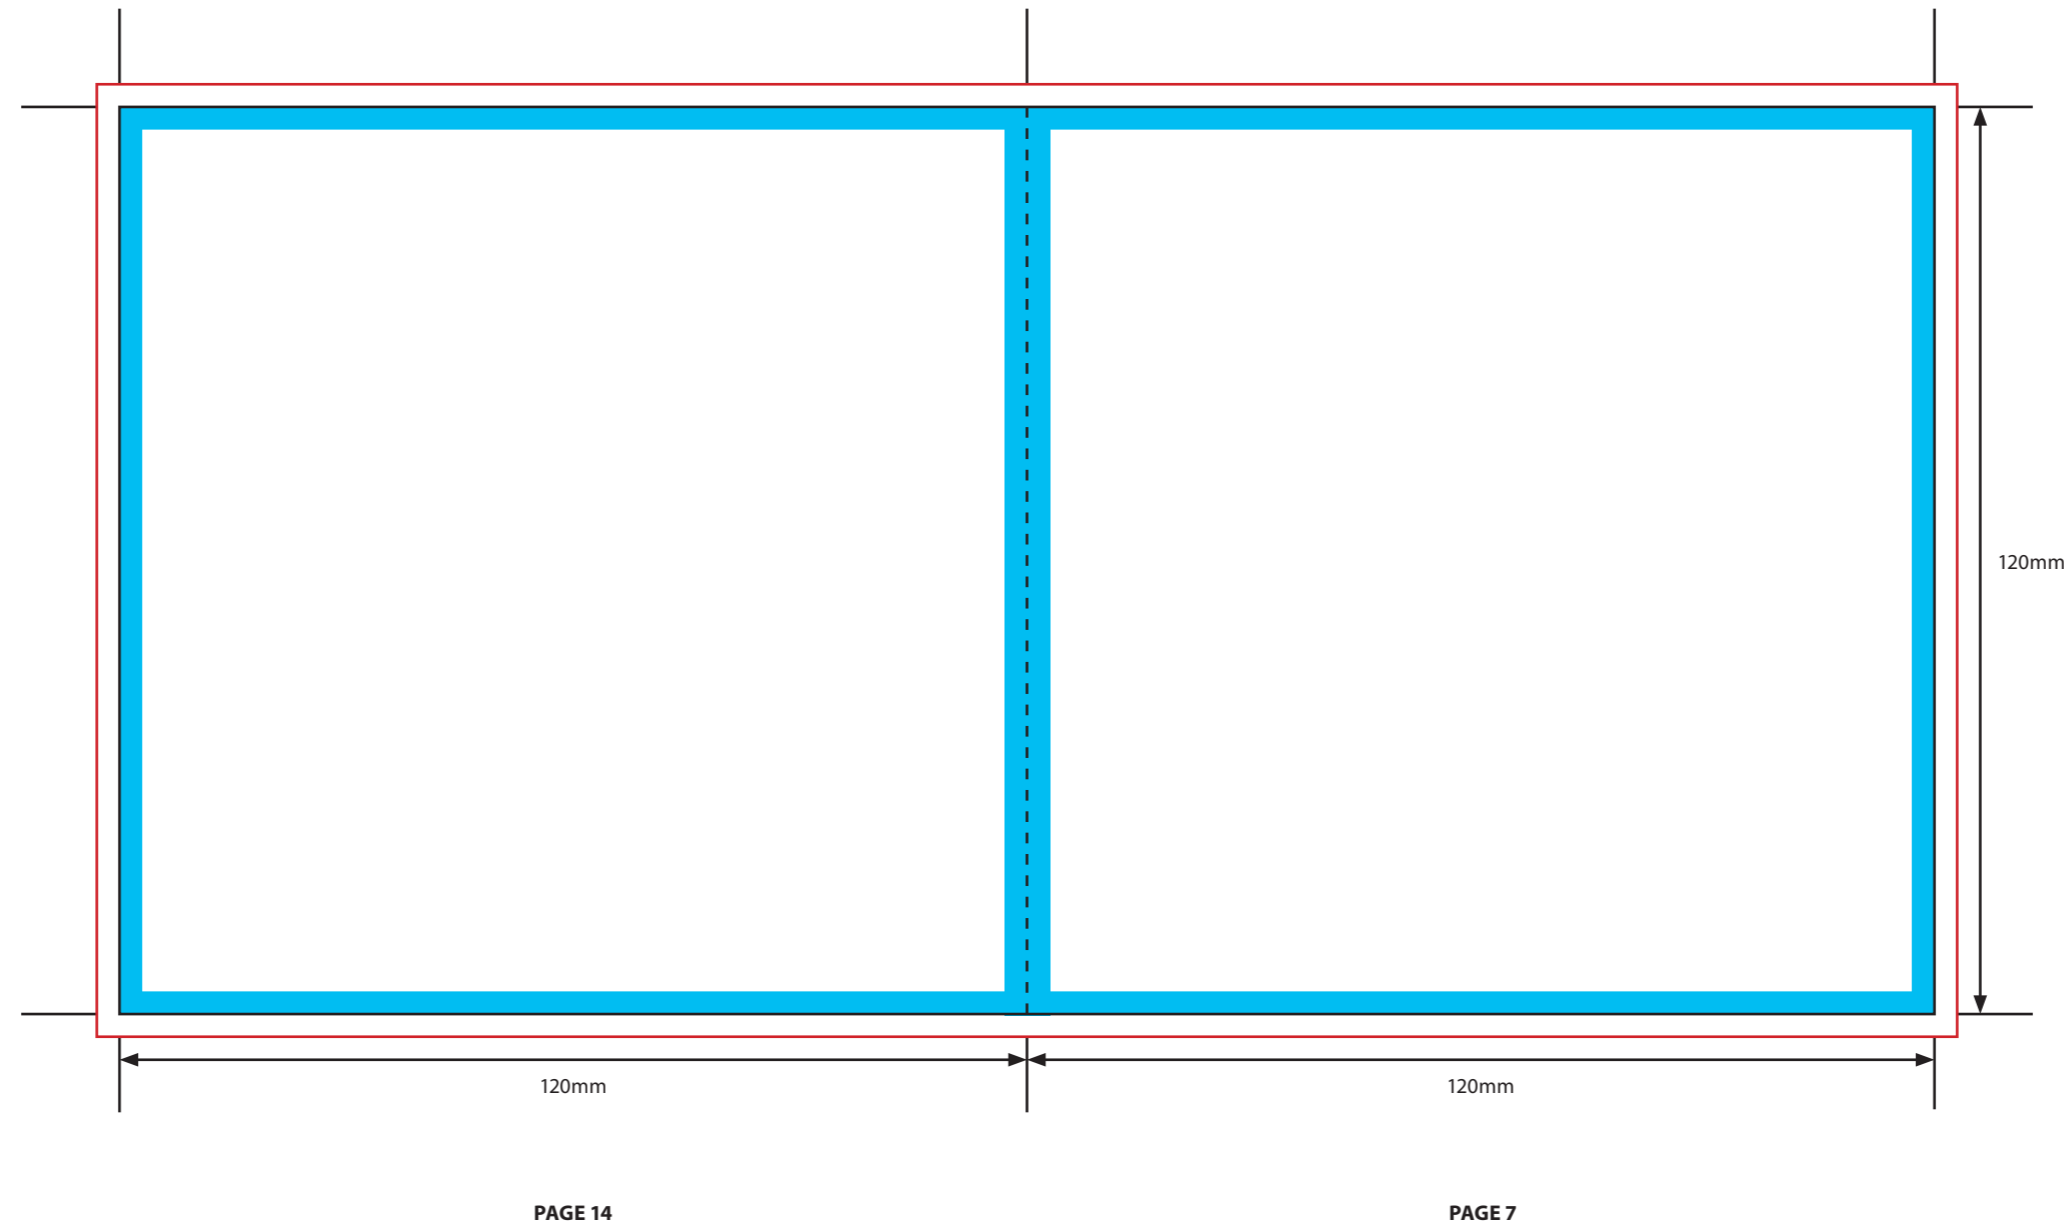

KEY

- Trim Line
- Fold Line
- 3mm Safety Area - Important text and logos should not be in this area.
- 3mm Required Bleed Area - Background should extend to this line.

PAGINATION GUIDE

20-1	6-15
2-19	14-7
18-3	8-13
4-17	12-9
16-5	10-11

AVAILABLE PAPER STOCKS *

- 130gsm Gloss Art Paper > Standard
- 140gsm Offset Uncoated Paper
- Heavier weights available, please ask

PAPER FINISHES AVAILABLE

- Gloss Machine Varnish > Standard
- Matt Machine Varnish
- Offset (Uncoated)
- Gloss UV
- Matt Lamination

Please click [here](#) for useful information on the best way to set up and supply your artwork. For any further questions please email our design team [here](#).

Please ask your account manager if you would like to change the stock and/or finish, as prices may vary. * Please note, not all card stocks are available on all templates. Please check with your account manager.