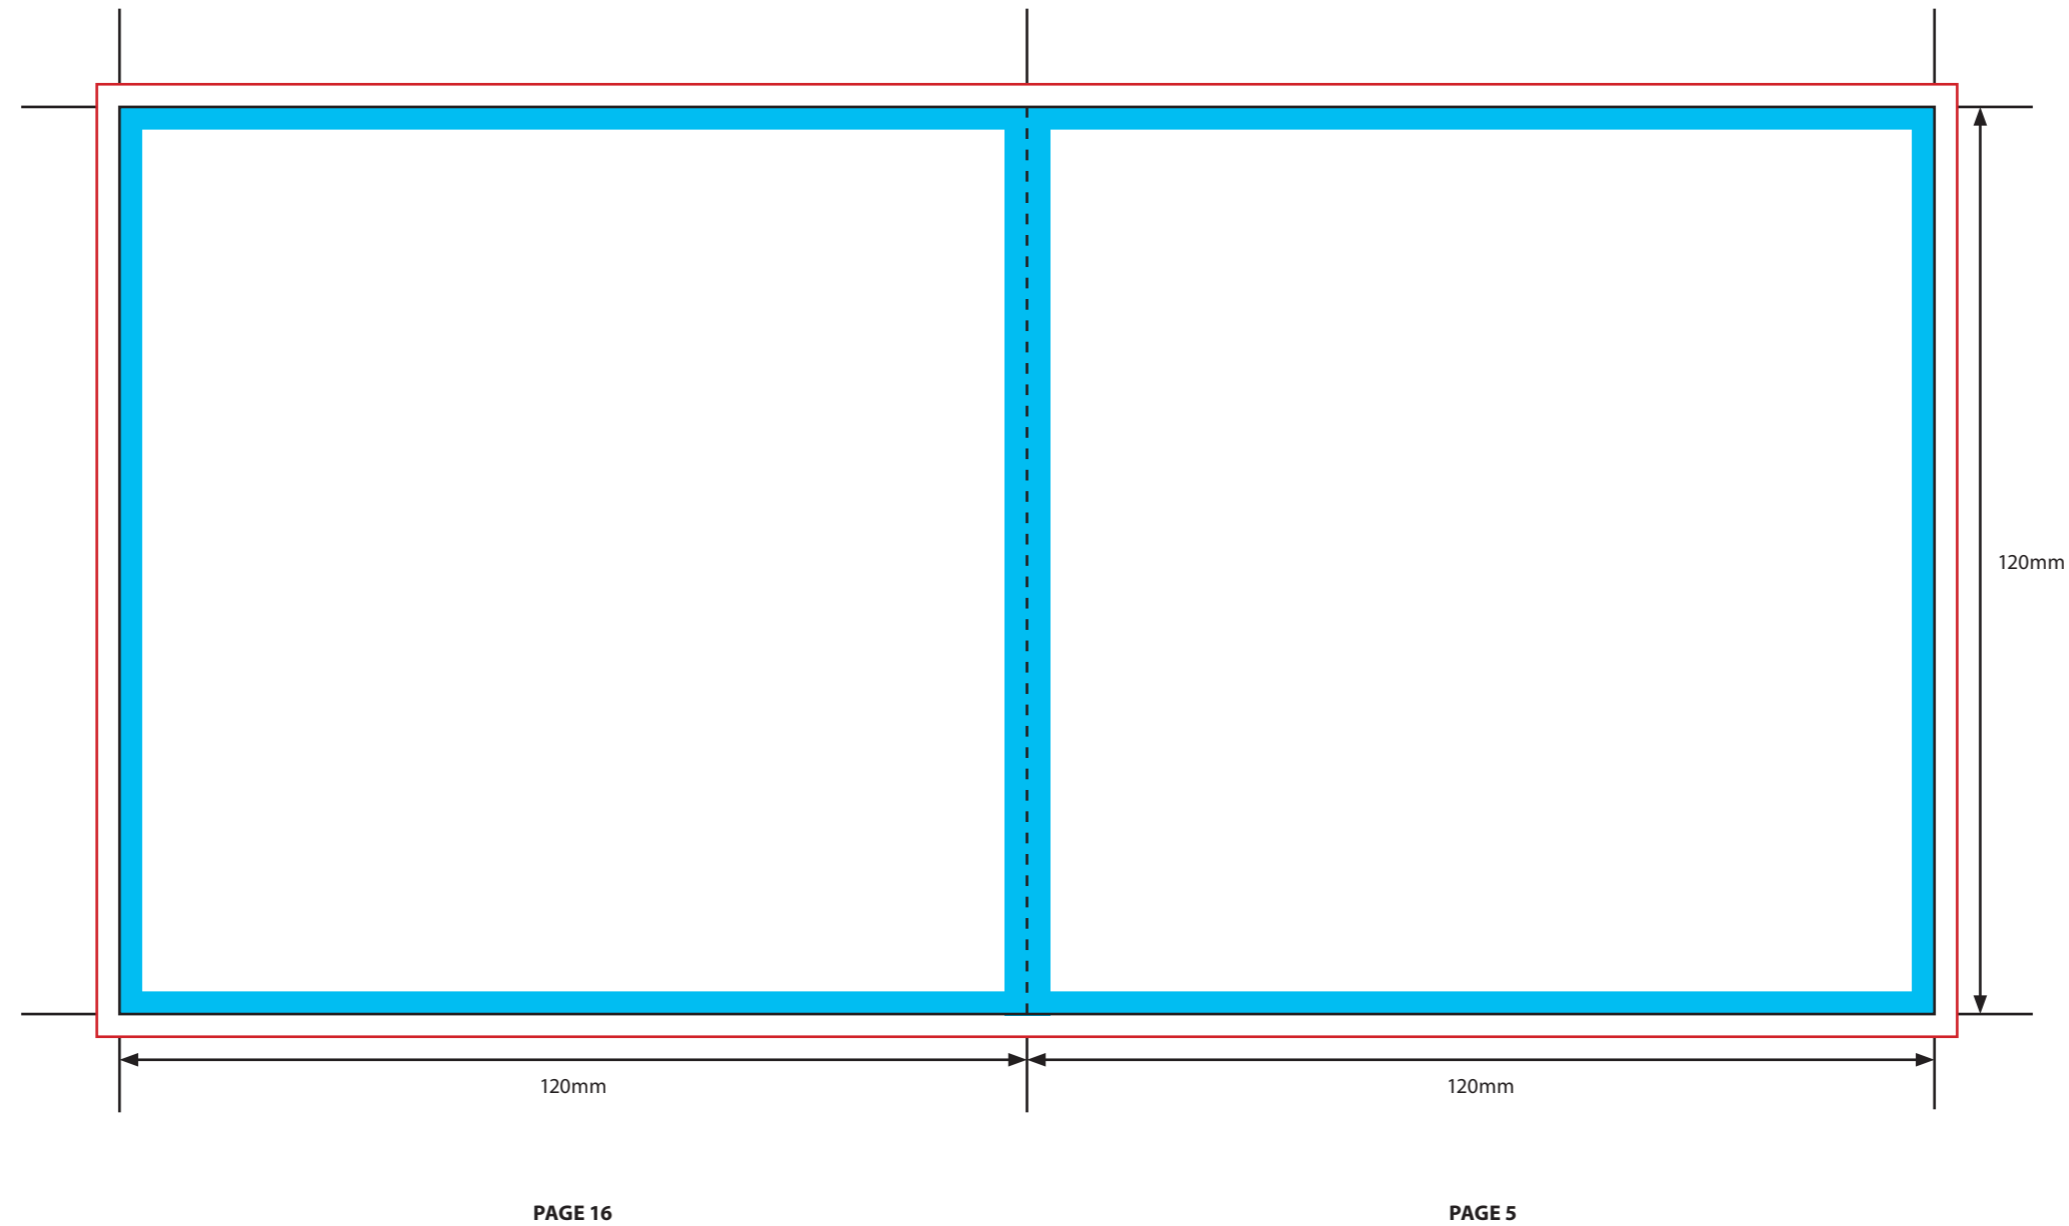

KEY

- Trim Line
- Fold Line
- 3mm Safety Area - *Important text and logos should not be in this area.*
- 3mm Required Bleed Area - *Background should extend to this line.*

PAGINATION GUIDE

20-1	6-15
2-19	14-7
18-3	8-13
4-17	12-9
16-5	10-11

AVAILABLE PAPER STOCKS *

- 130gsm Gloss Art Paper > *Standard*
- 140gsm Offset Uncoated Paper
- Heavier weights available, please ask

PAPER FINISHES AVAILABLE

- Gloss Machine Varnish > *Standard*
- Matt Machine Varnish
- Offset (Uncoated)
- Gloss UV
- Matt Lamination

Please click [here](#) for useful information on the best way to set up and supply your artwork.
For any further questions please email our design team [here](#).

Please ask your account manager if you would like to change the stock and/or finish, as prices may vary.
* Please note, not all card stocks are available on all templates. Please check with your account manager.