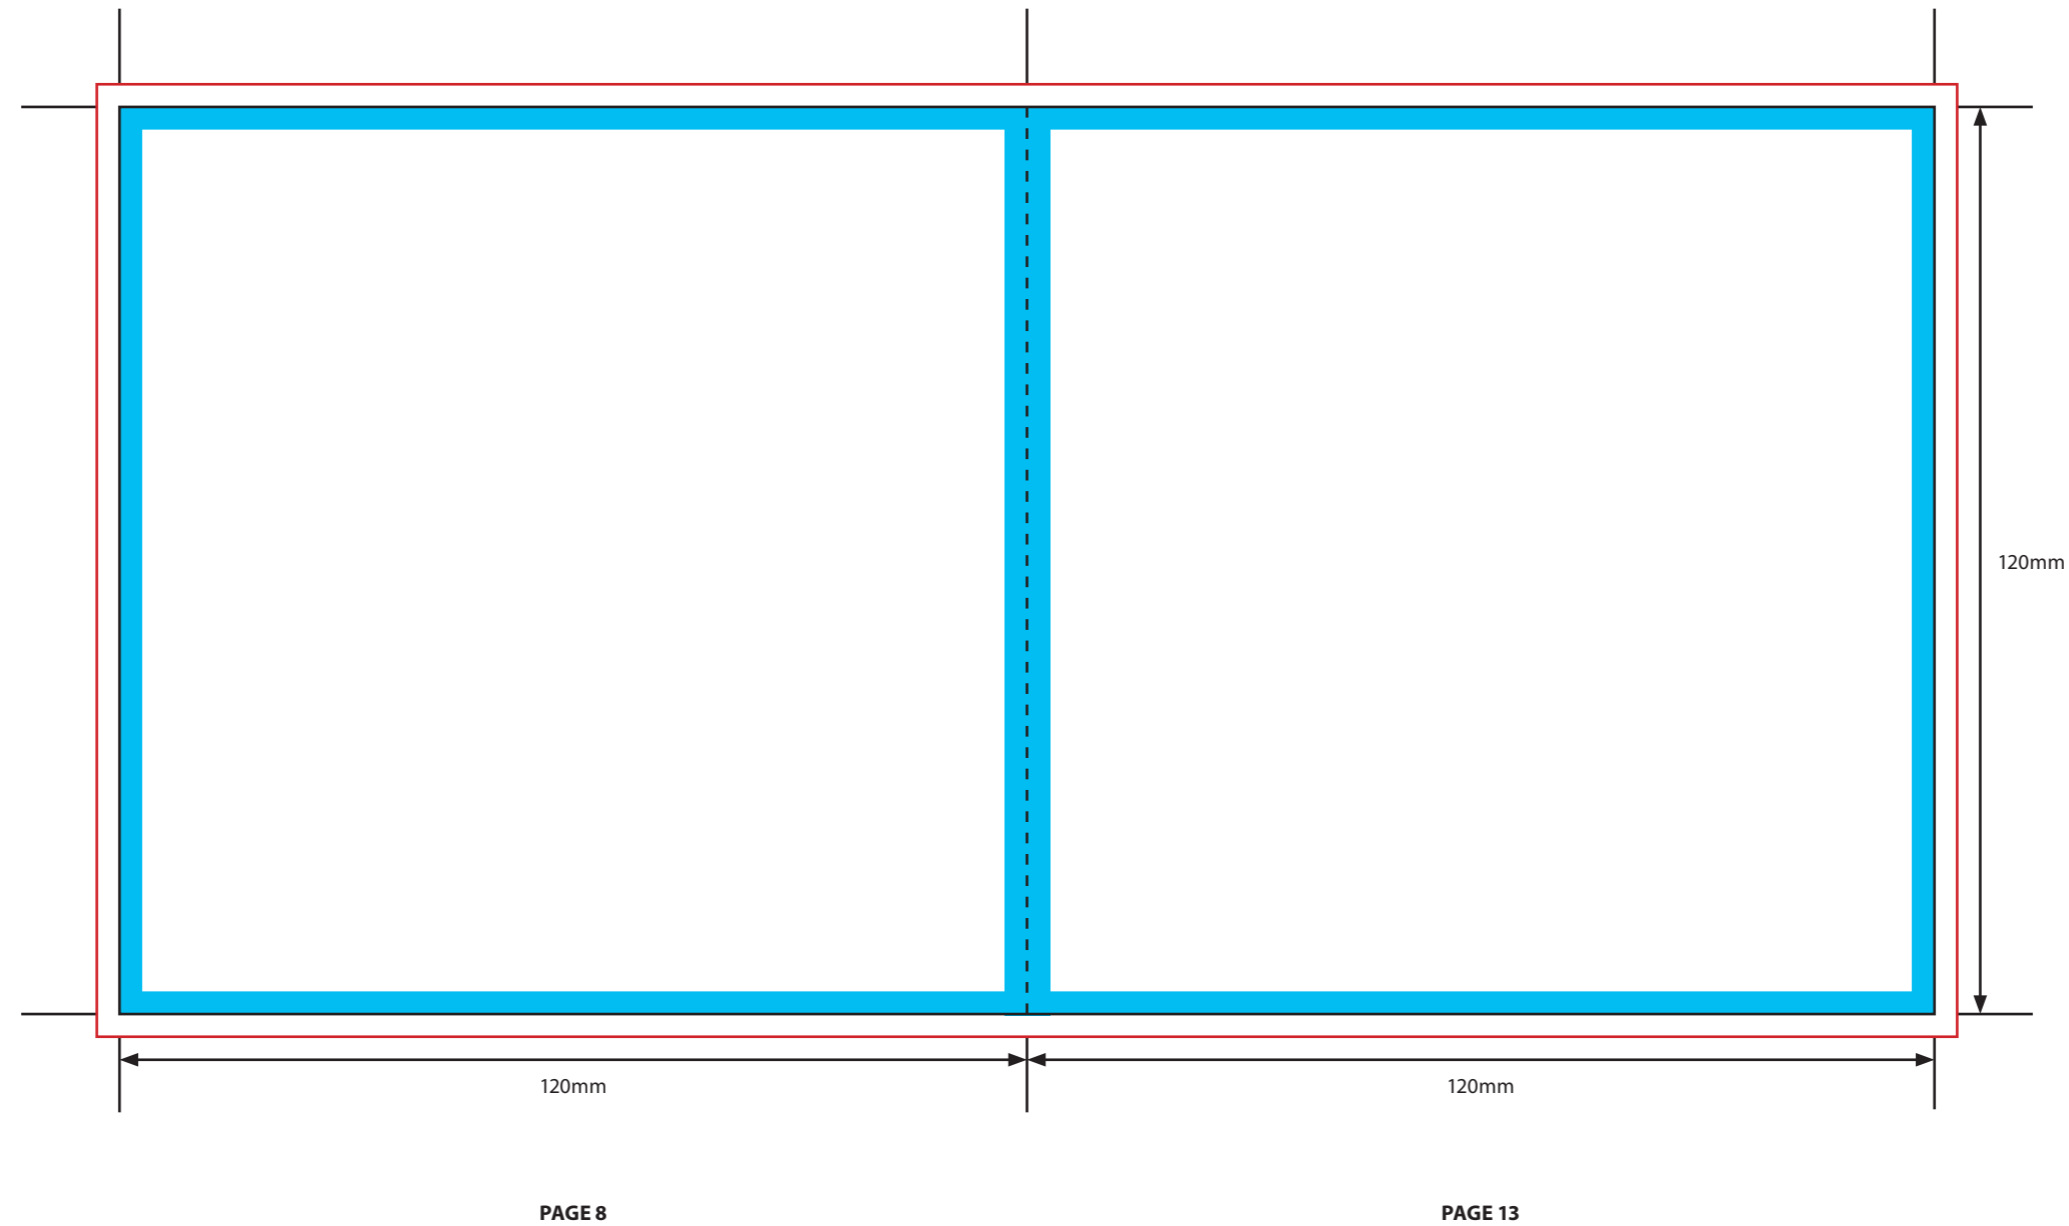

KEY

- Trim Line
- Fold Line
- 3mm Safety Area - Important text and logos should not be in this area.
- 3mm Required Bleed Area - Background should extend to this line.

PAGINATION GUIDE

20-1	6-15
2-19	14-7
18-3	8-13
4-17	12-9
16-5	10-11

AVAILABLE PAPER STOCKS *

- 130gsm Gloss Art Paper > Standard
- 140gsm Offset Uncoated Paper
- Heavier weights available, please ask

PAPER FINISHES AVAILABLE

- Gloss Machine Varnish > Standard
- Matt Machine Varnish
- Offset (Uncoated)
- Gloss UV
- Matt Lamination

Please click [here](#) for useful information on the best way to set up and supply your artwork.
For any further questions please email our design team [here](#).

Please ask your account manager if you would like to change the stock and/or finish, as prices may vary.
* Please note, not all card stocks are available on all templates. Please check with your account manager.