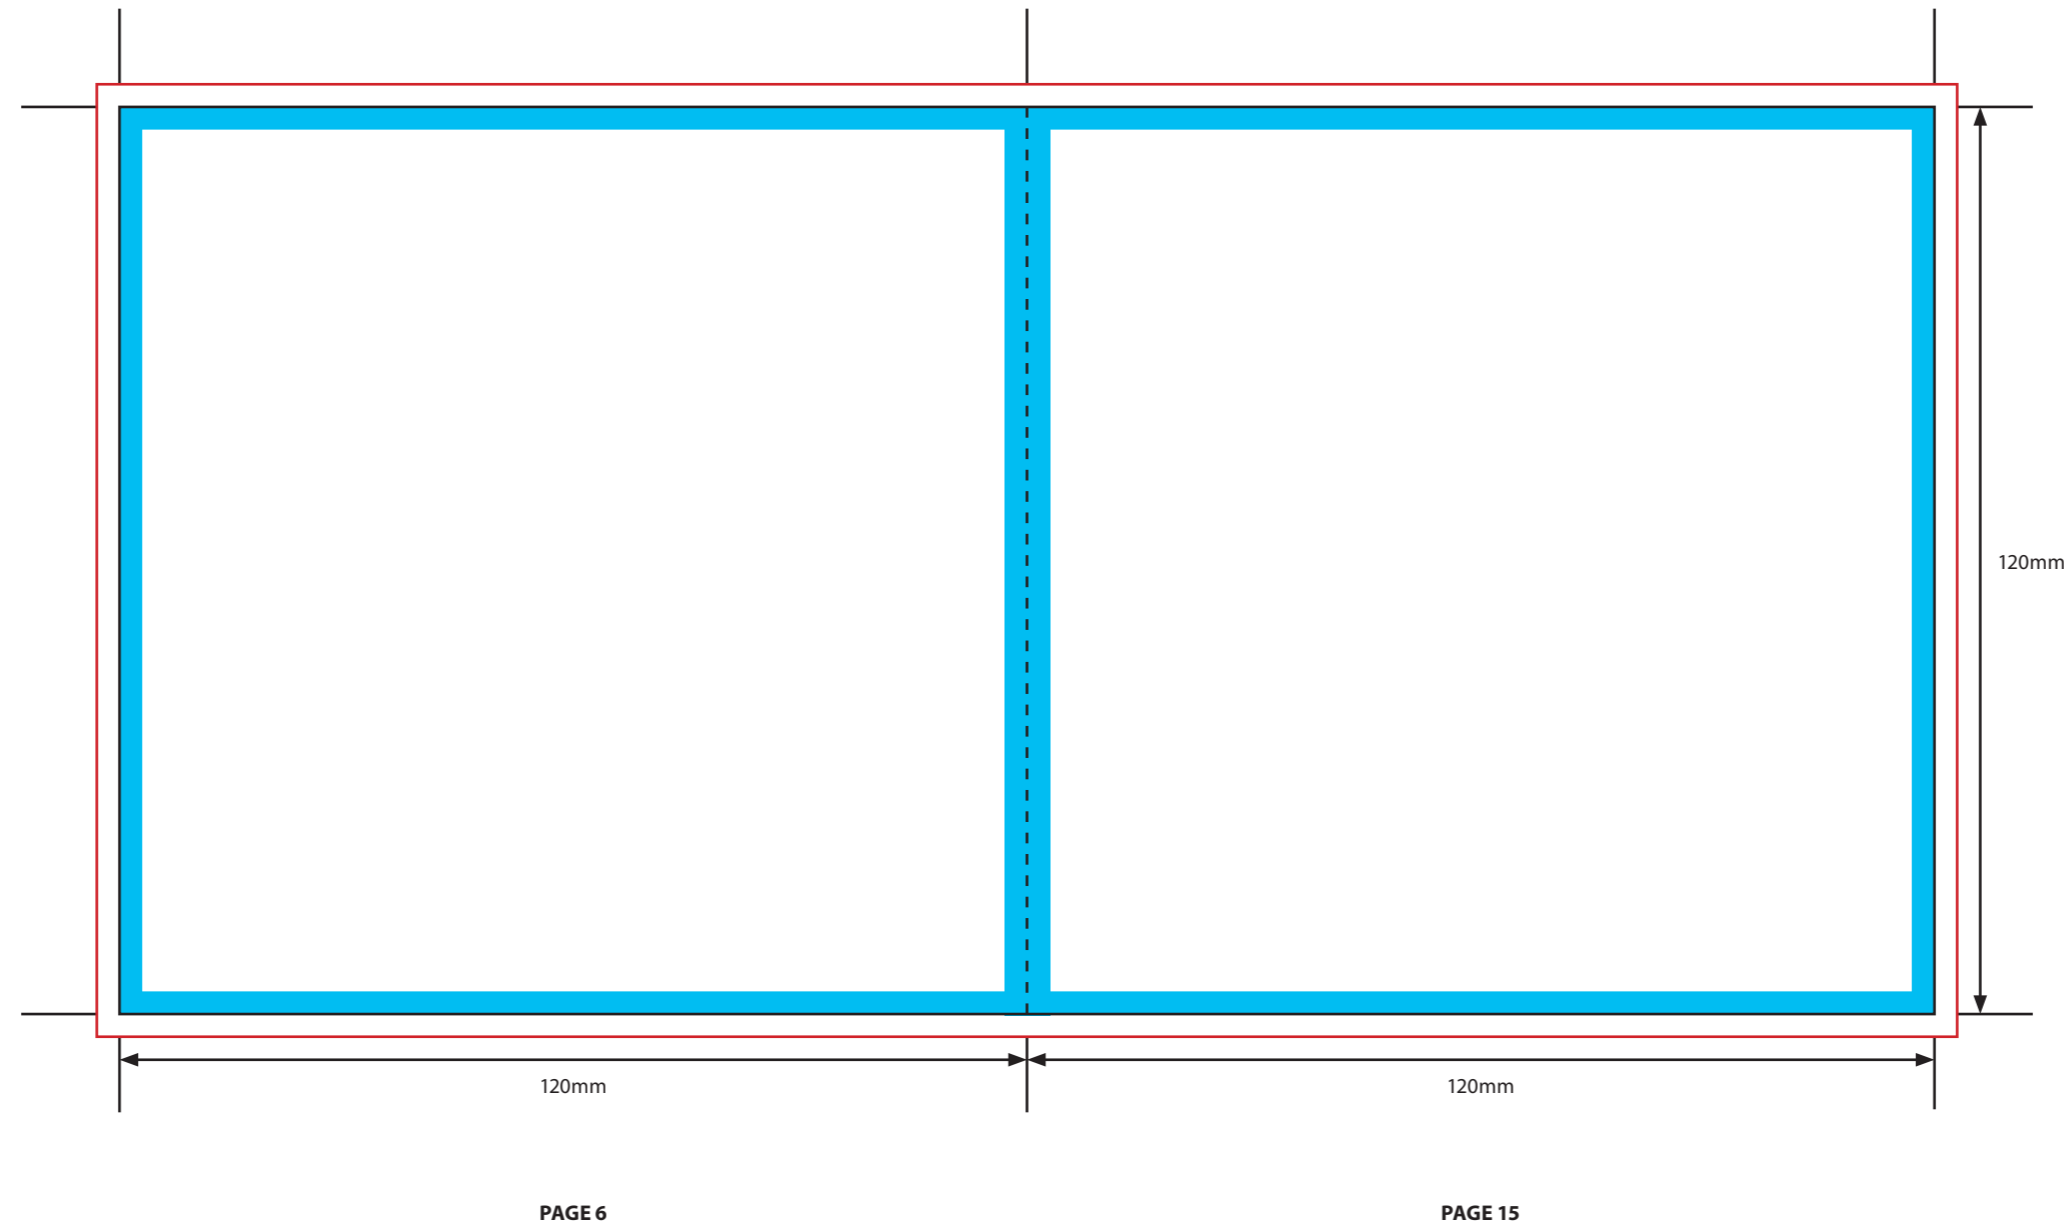

KEY

- Trim Line
- Fold Line
- 3mm Safety Area - Important text and logos should not be in this area.
- 3mm Required Bleed Area - Background should extend to this line.

PAGINATION GUIDE

20-1	6-15
2-19	14-7
18-3	8-13
4-17	12-9
16-5	10-11

AVAILABLE PAPER STOCKS *

- 130gsm Gloss Art Paper > Standard
- 140gsm Offset Uncoated Paper
- Heavier weights available, please ask

PAPER FINISHES AVAILABLE

- Gloss Machine Varnish > Standard
- Matt Machine Varnish
- Offset (Uncoated)
- Gloss UV
- Matt Lamination

Please click [here](#) for useful information on the best way to set up and supply your artwork. For any further questions please email our design team [here](#).

Please ask your account manager if you would like to change the stock and/or finish, as prices may vary. * Please note, not all card stocks are available on all templates. Please check with your account manager.