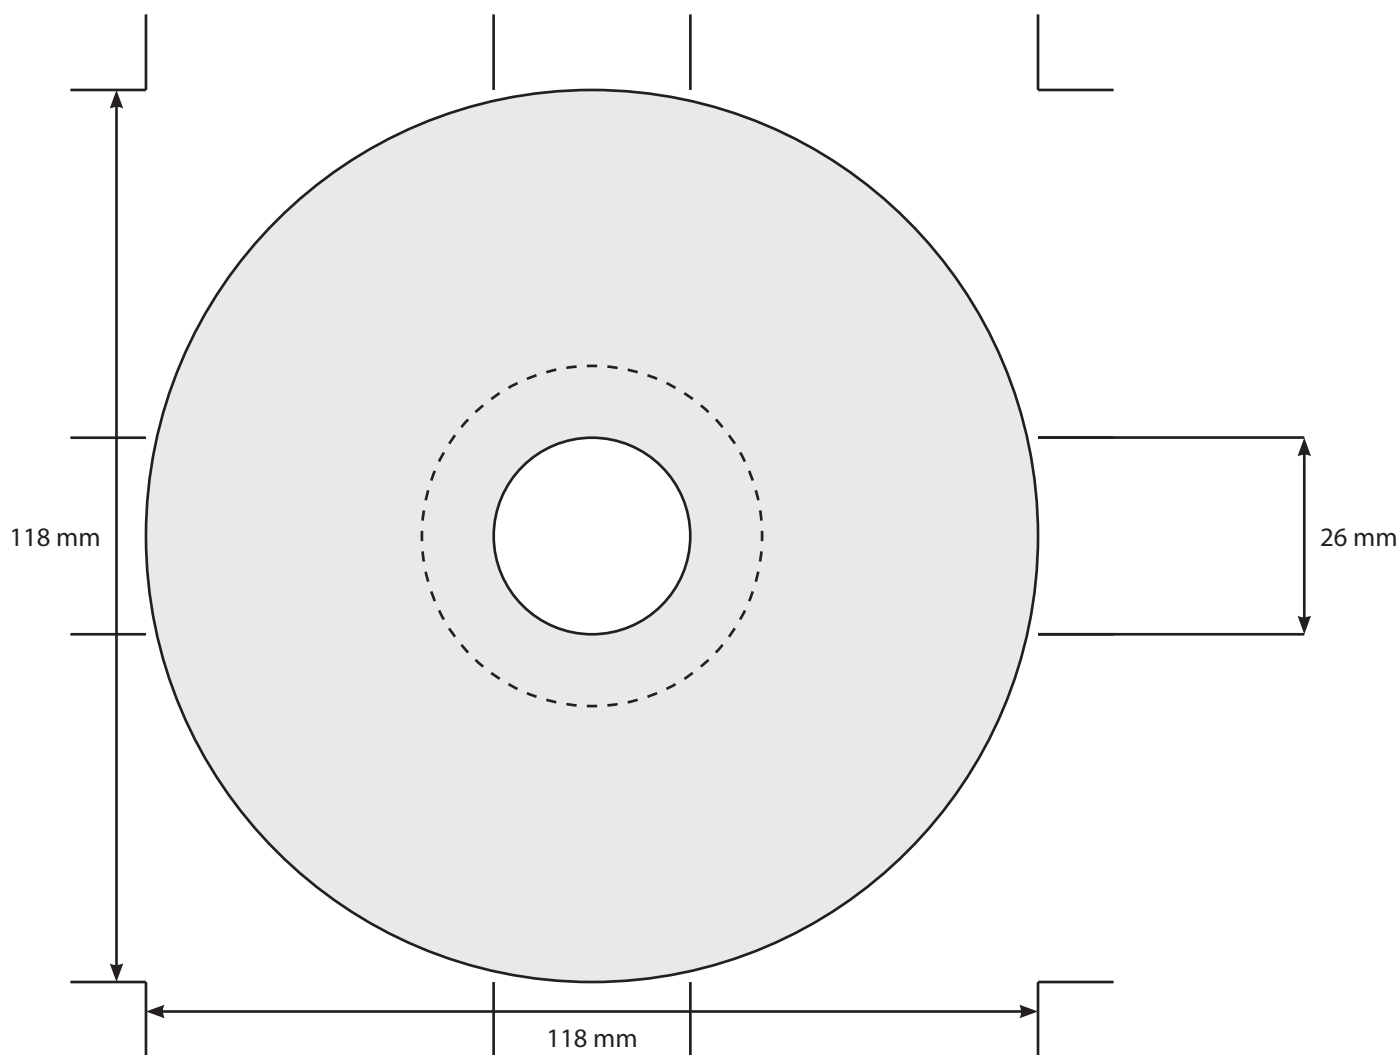

TEMPLATE: CD Onbody - 26mm

SCREEN PRINT COLOUR KEY (IF APPLICABLE)

- 1.
- 2.
- 3.

KEY

-  Disc Print Area
-  ID Band on underside of Disc (Does not interrupt print. Only applicable if not having a white base)