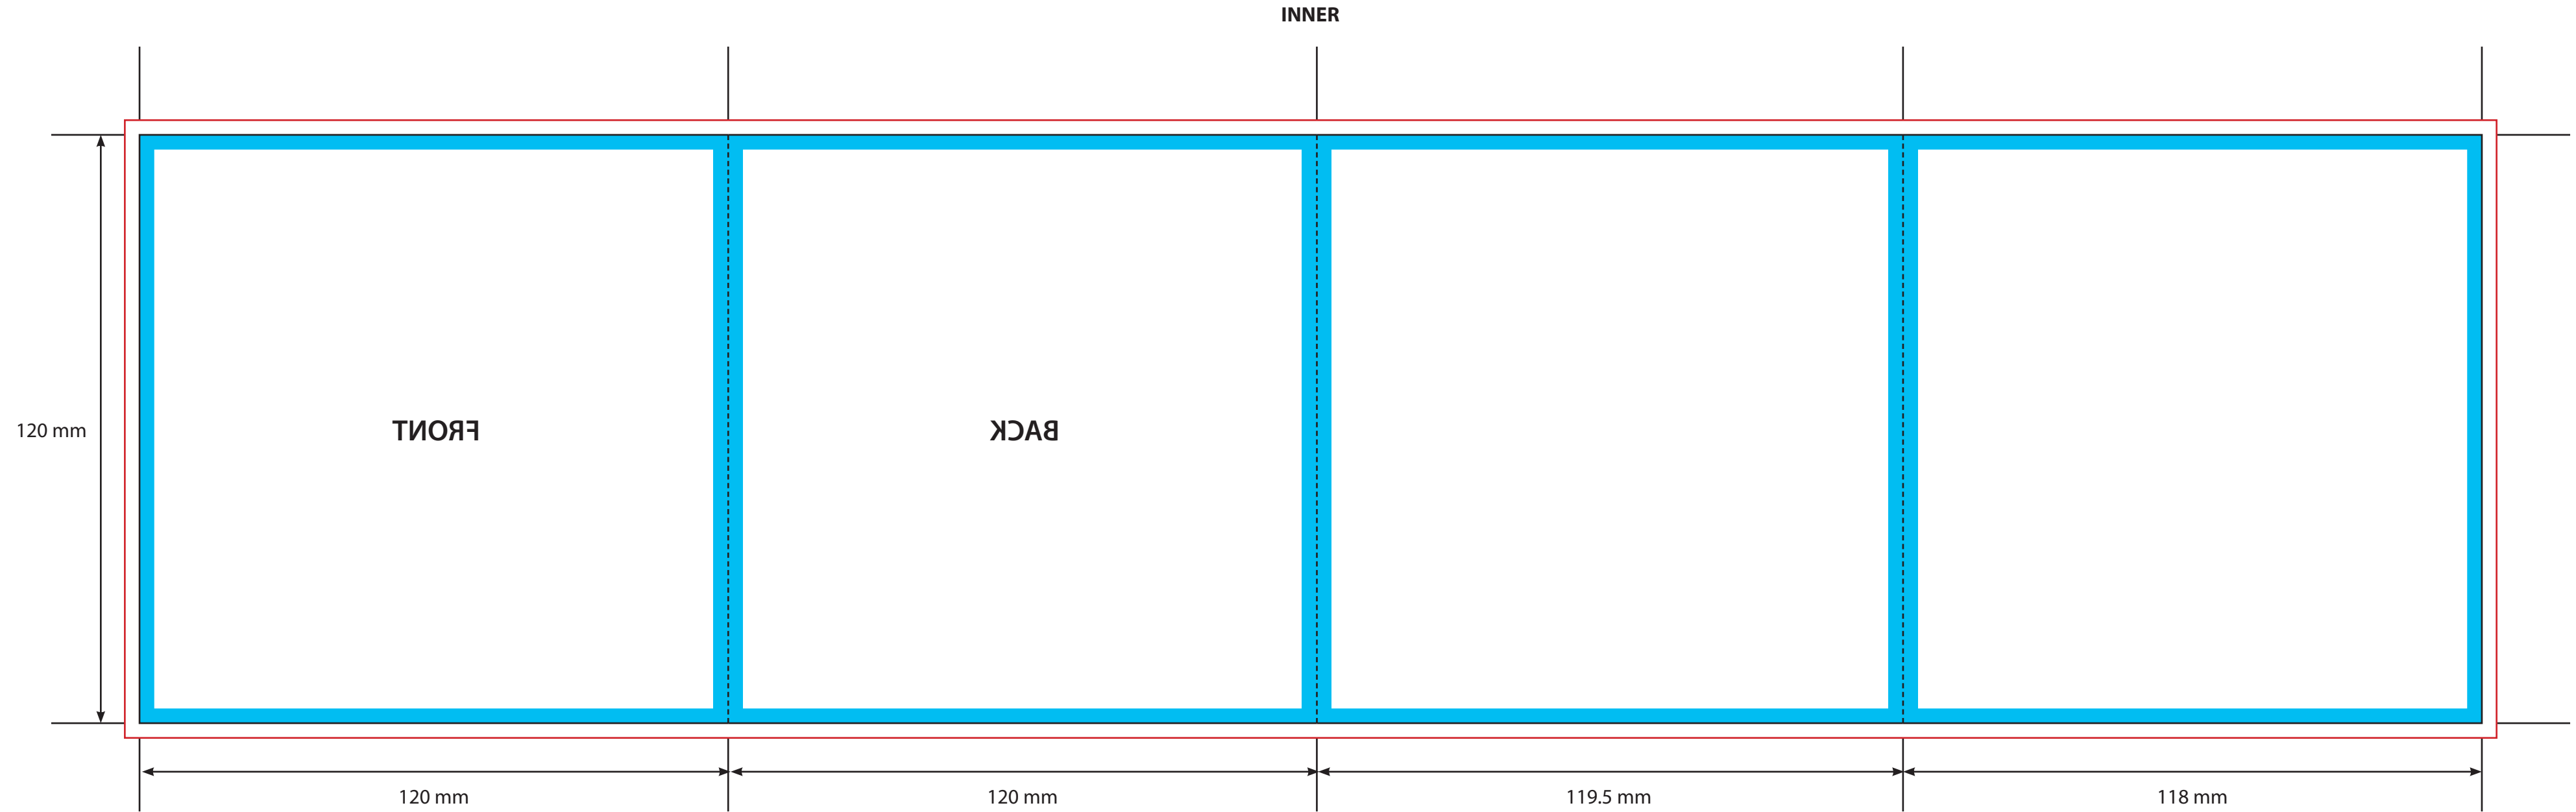

KEY

- Trim Line
- - - - - Fold Line
- 3mm Safety Area - Important text and logos should not be in this area.
- 3mm Required Bleed Area - Background should extend to this line.

AVAILABLE PAPER STOCKS *

- 150gsm Gloss Art Paper > Standard
- 140gsm Offset Uncoated Paper

KEY

- Trim Line
- - - - - Fold Line
- 3mm Safety Area - *Important text and logos should not be in this area.*
- 3mm Required Bleed Area - *Background should extend to this line.*

AVAILABLE PAPER STOCKS *