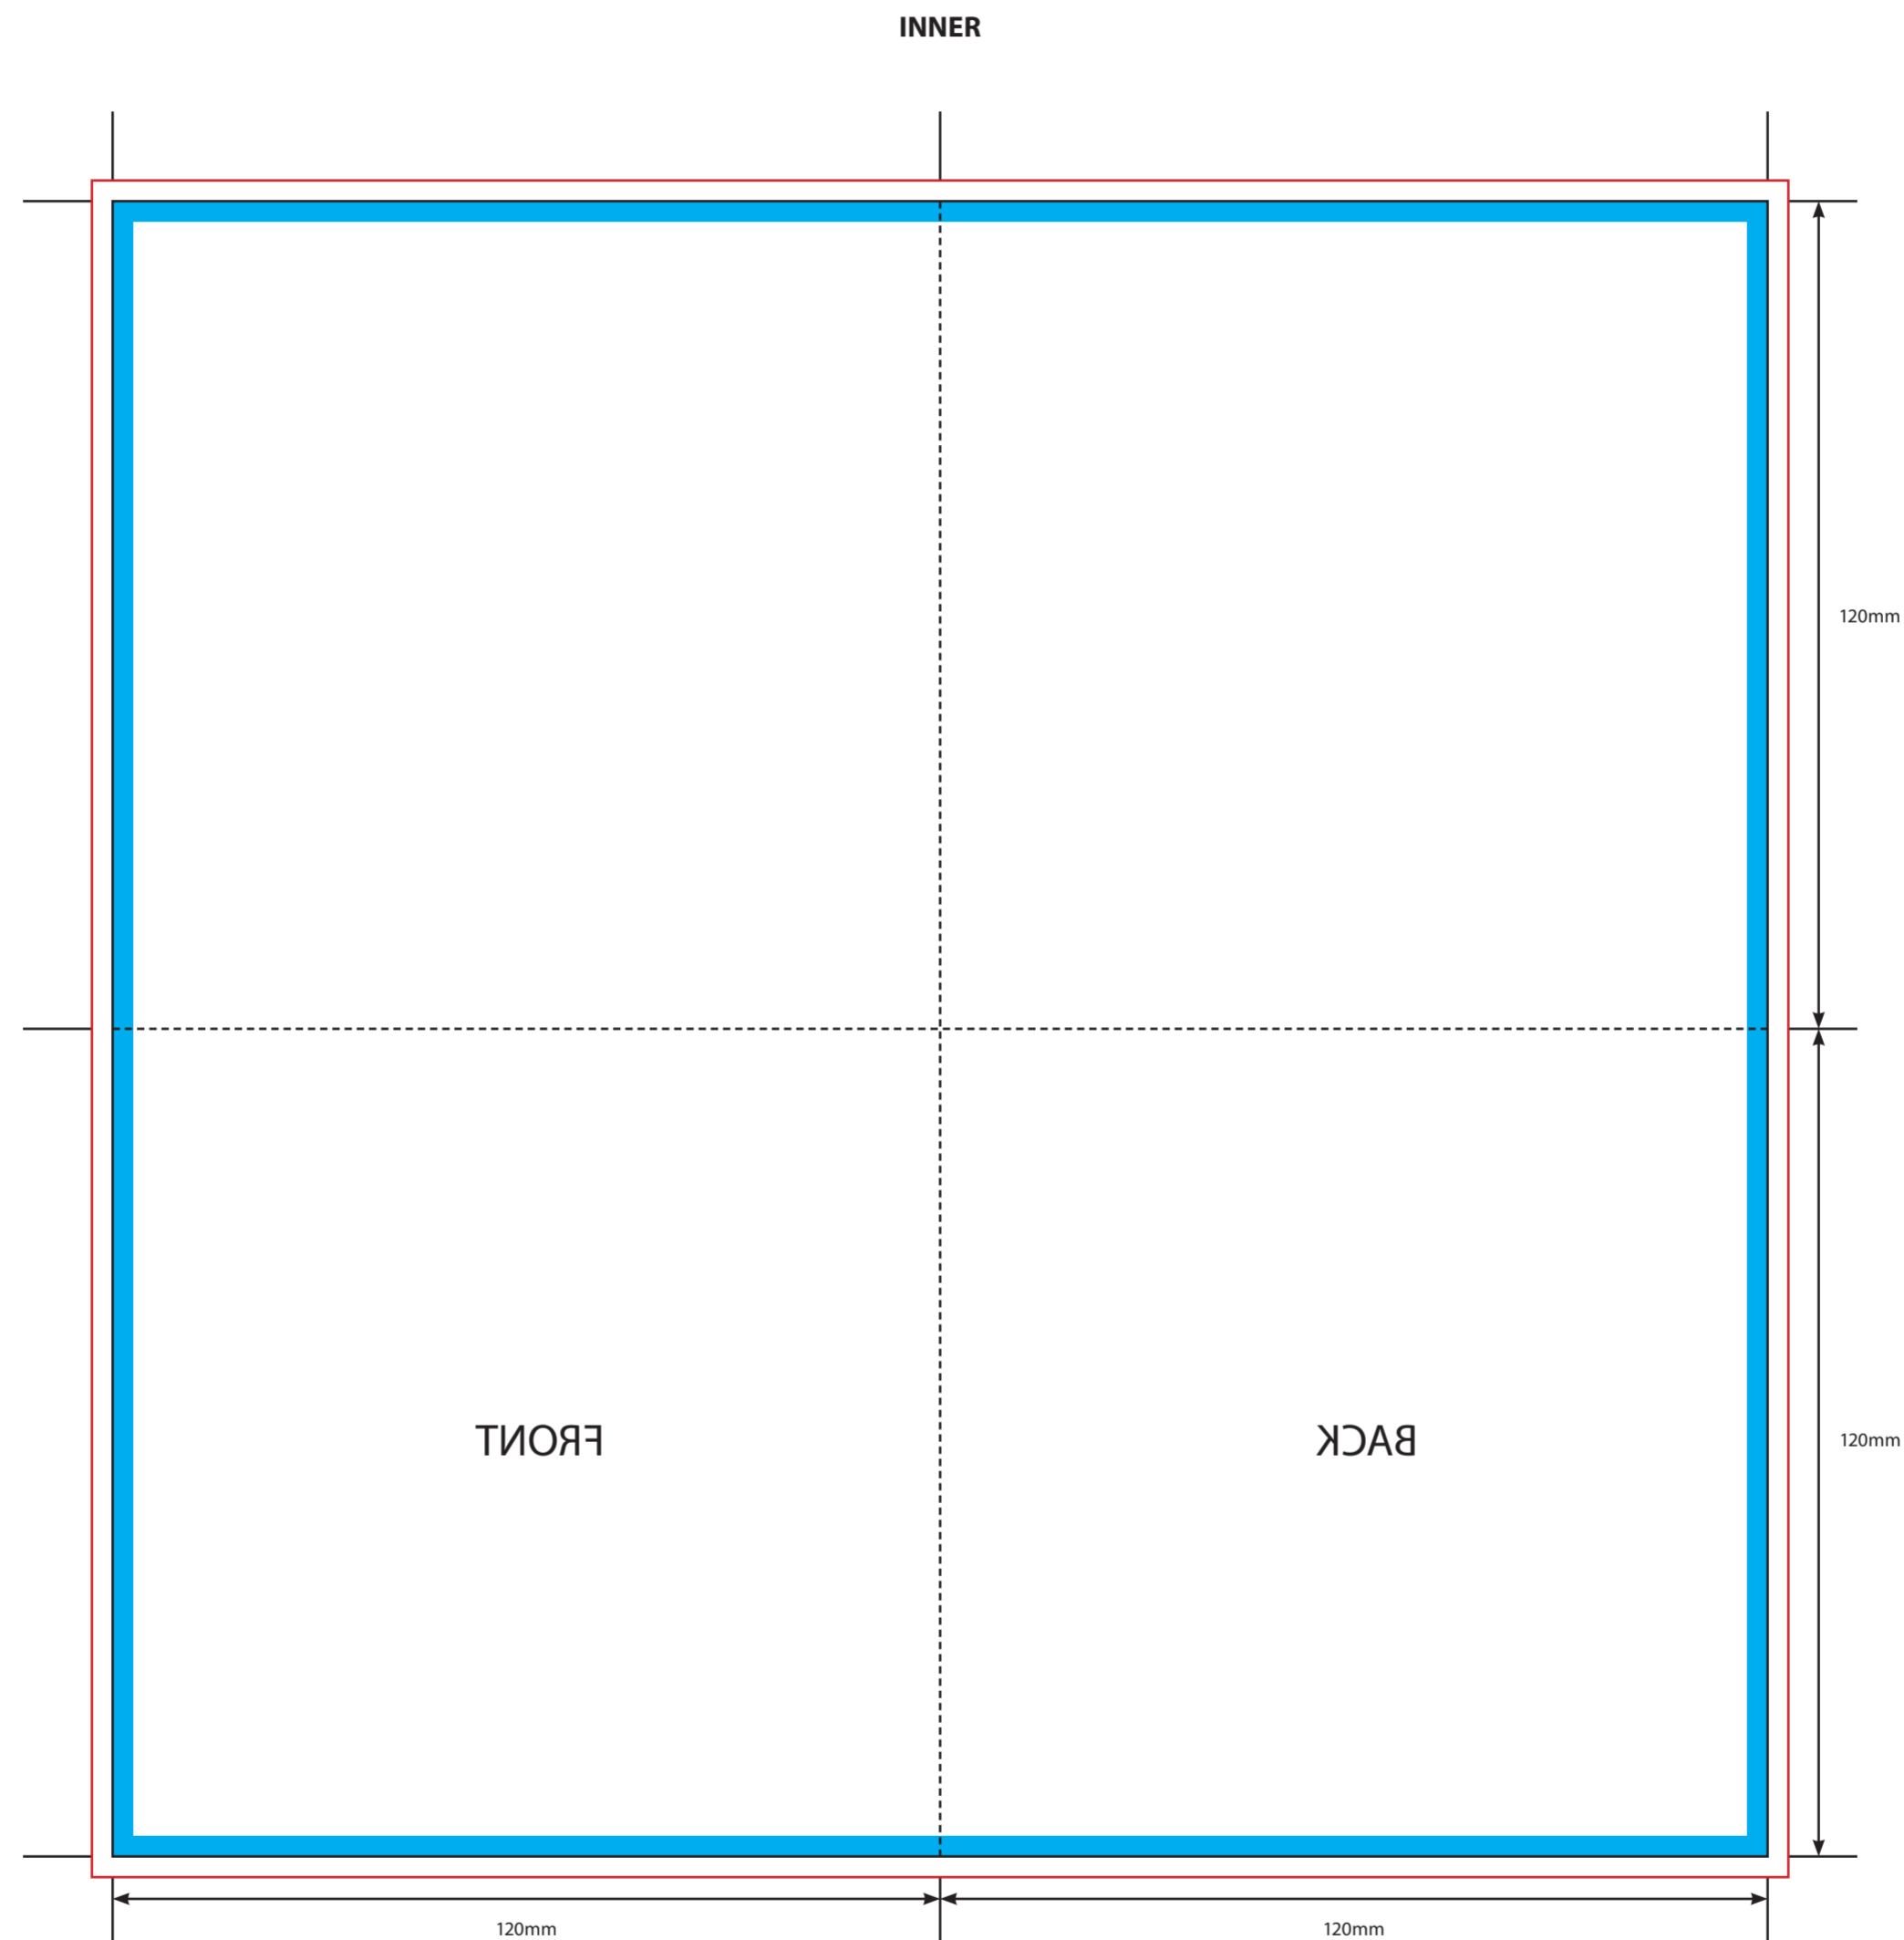

KEY

-  Trim Line
-  Fold Line
-  3mm Safety Area - Important text and logos should not be in this area.
-  3mm Required Bleed Area - Background should extend to this line.

AVAILABLE PAPER STOCKS *

- 150gsm Gloss Art Paper > Standard
- 140gsm Offset Uncoated Paper