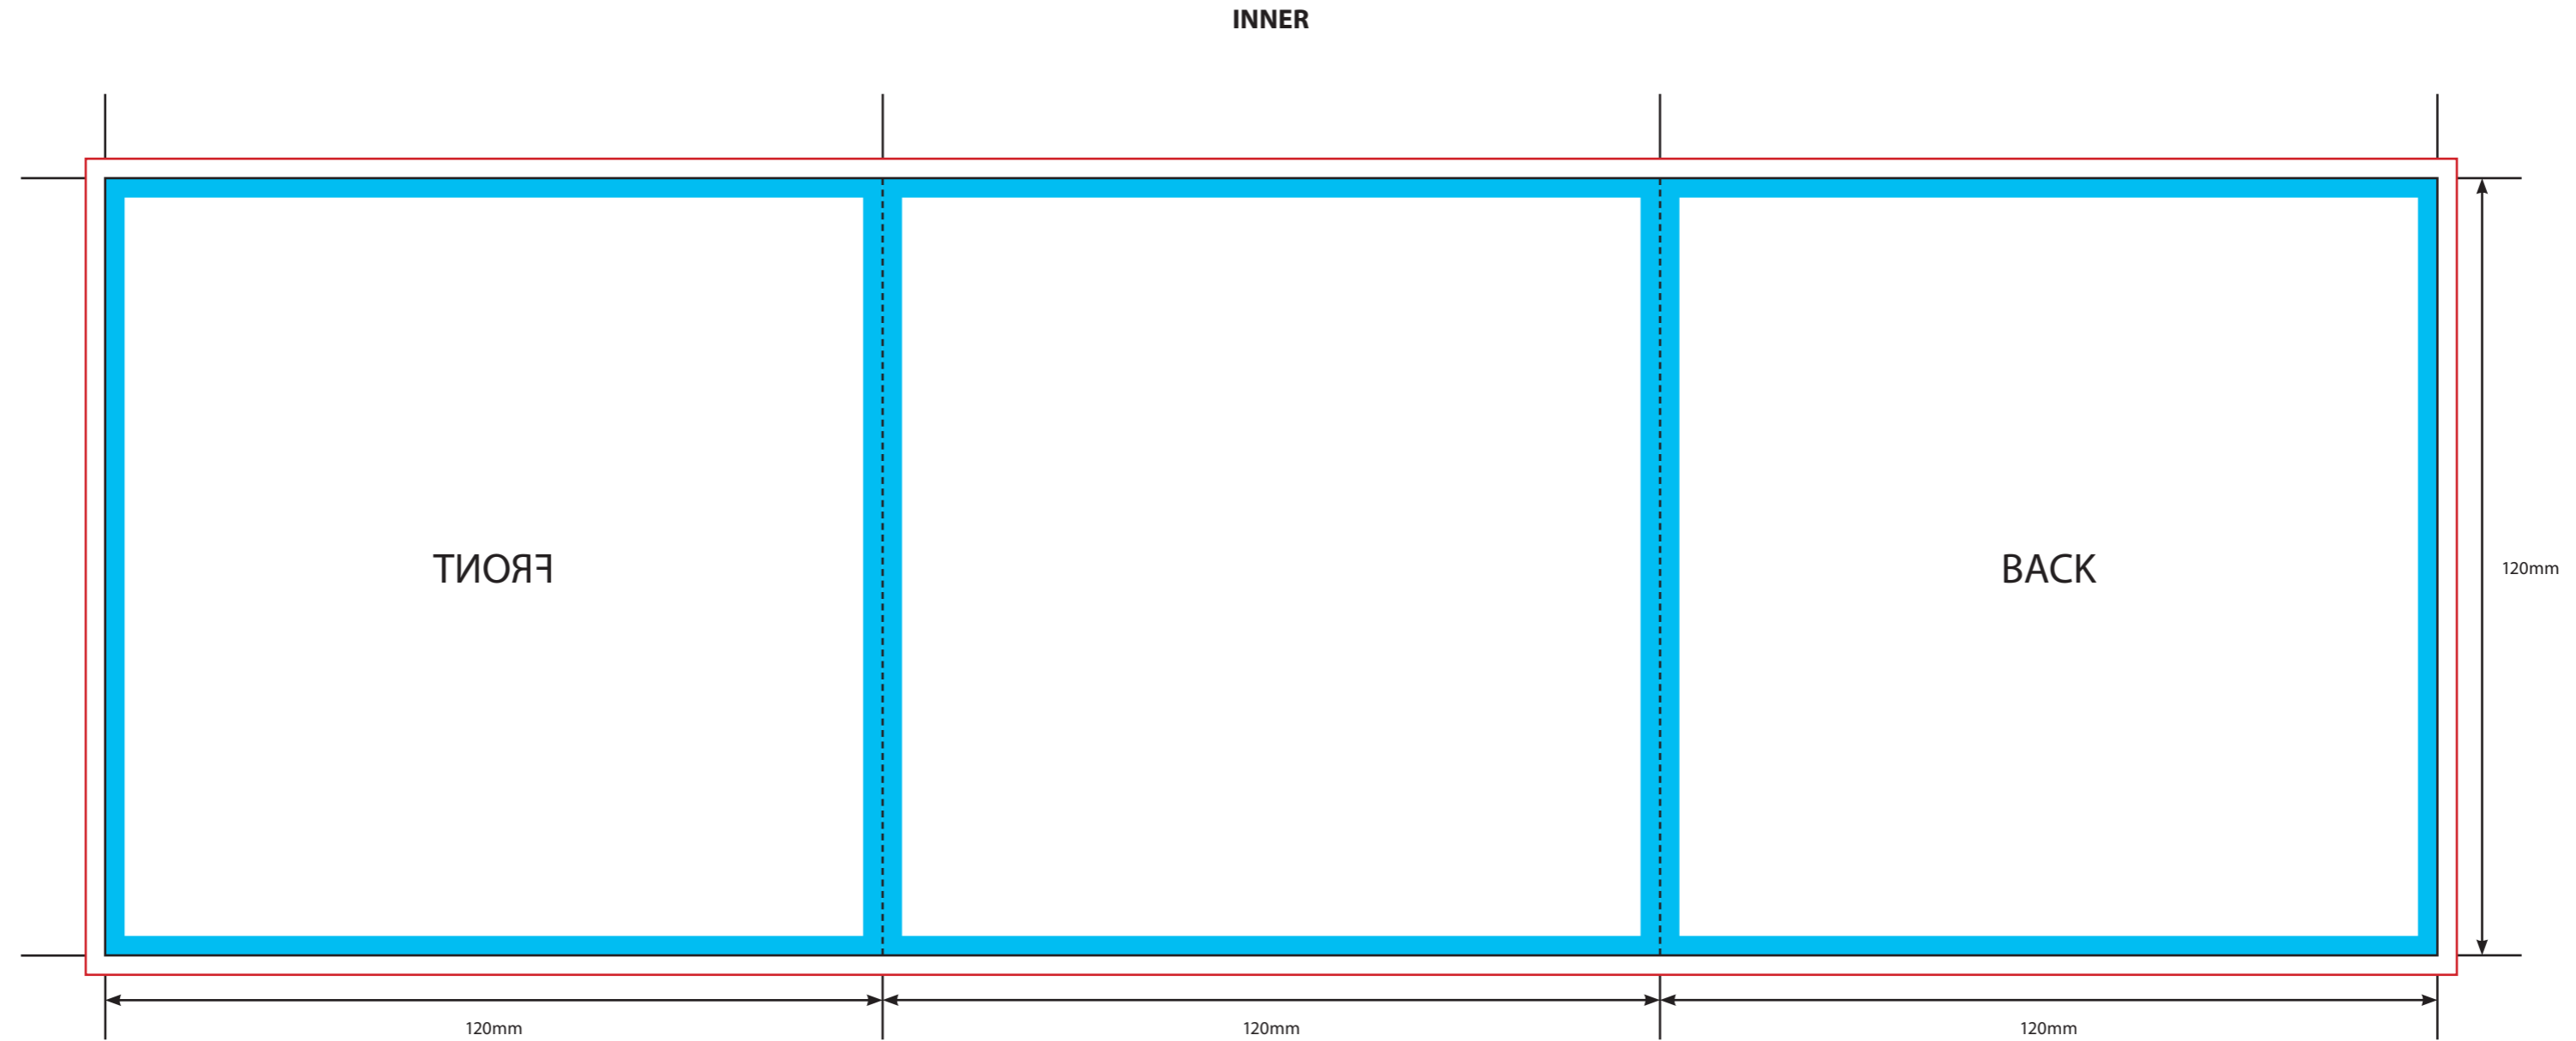

KEY

-  Trim Line
-  Fold Line
-  3mm Safety Area - Important text and logos should not be in this area.
-  3mm Required Bleed Area - Background should extend to this line.

AVAILABLE PAPER STOCKS *

- 150gsm Gloss Art Paper > Standard
- 140gsm Offset Uncoated Paper

KEY

- Trim Line
- - - - - Fold Line
- 3mm Safety Area - Important text and logos should not be in this area.
- 3mm Required Bleed Area - Background should extend to this line.

AVAILABLE PAPER STOCKS *

- 150gsm Gloss Art Paper > Standard
- 140gsm Offset Uncoated Paper