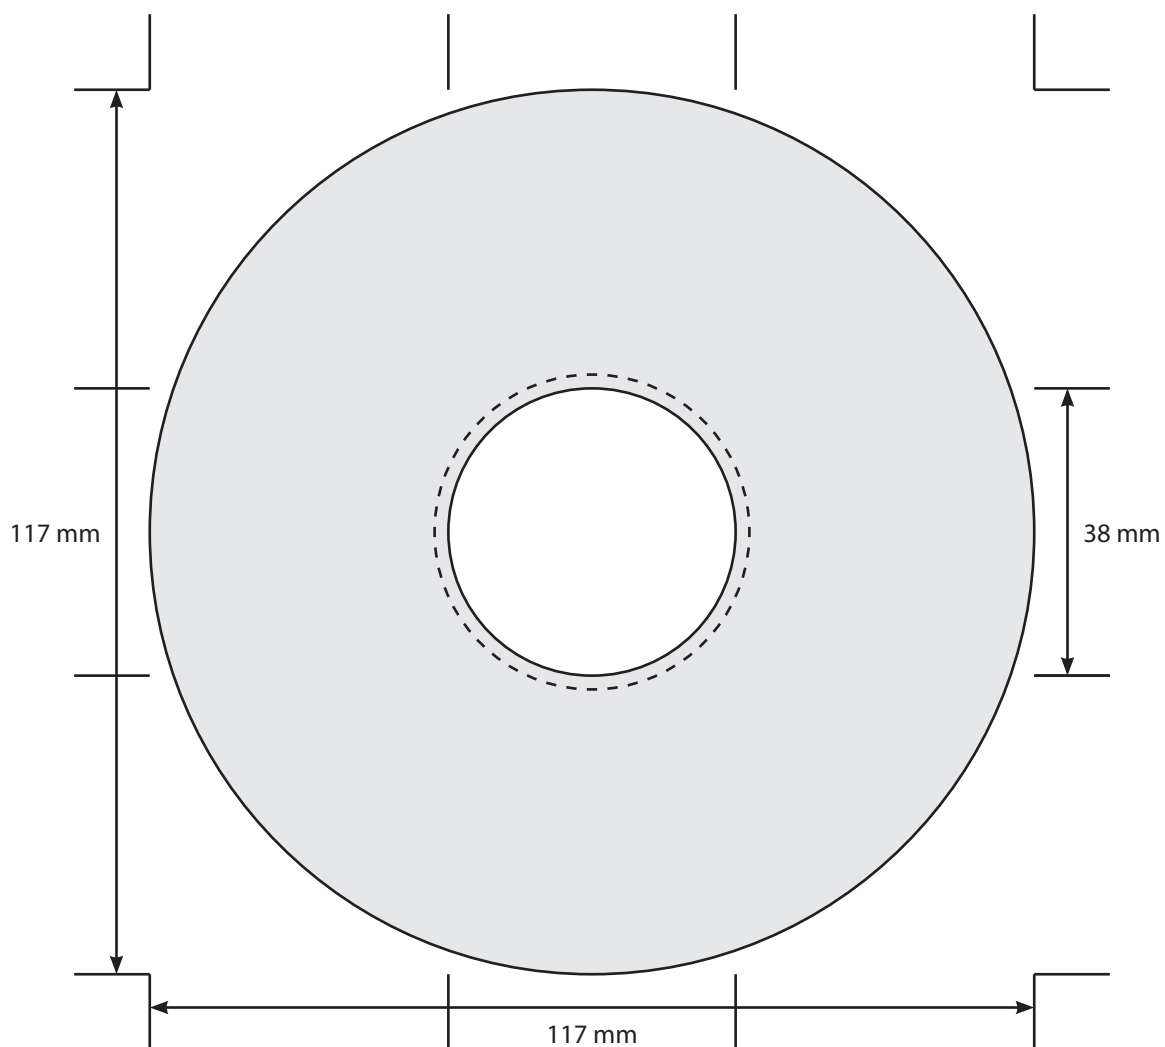

TEMPLATE: CD-R Onbody - 38 mm

**SCREEN PRINT COLOURS KEY (IF APPLICABLE)**

- 1.
- 2.
- 3.

**KEY**

Disc Print Area  
ID Band on underside of Disc (Does not interrupt print. Only applicable if not having a white base)

PLEASE NOTE: the underside of the 38mm discs are standard green dye (not diamond/silver)

Please click [here](#) for useful information on how best to set up and supply your artwork.

For any further questions please email our design team [here](#).