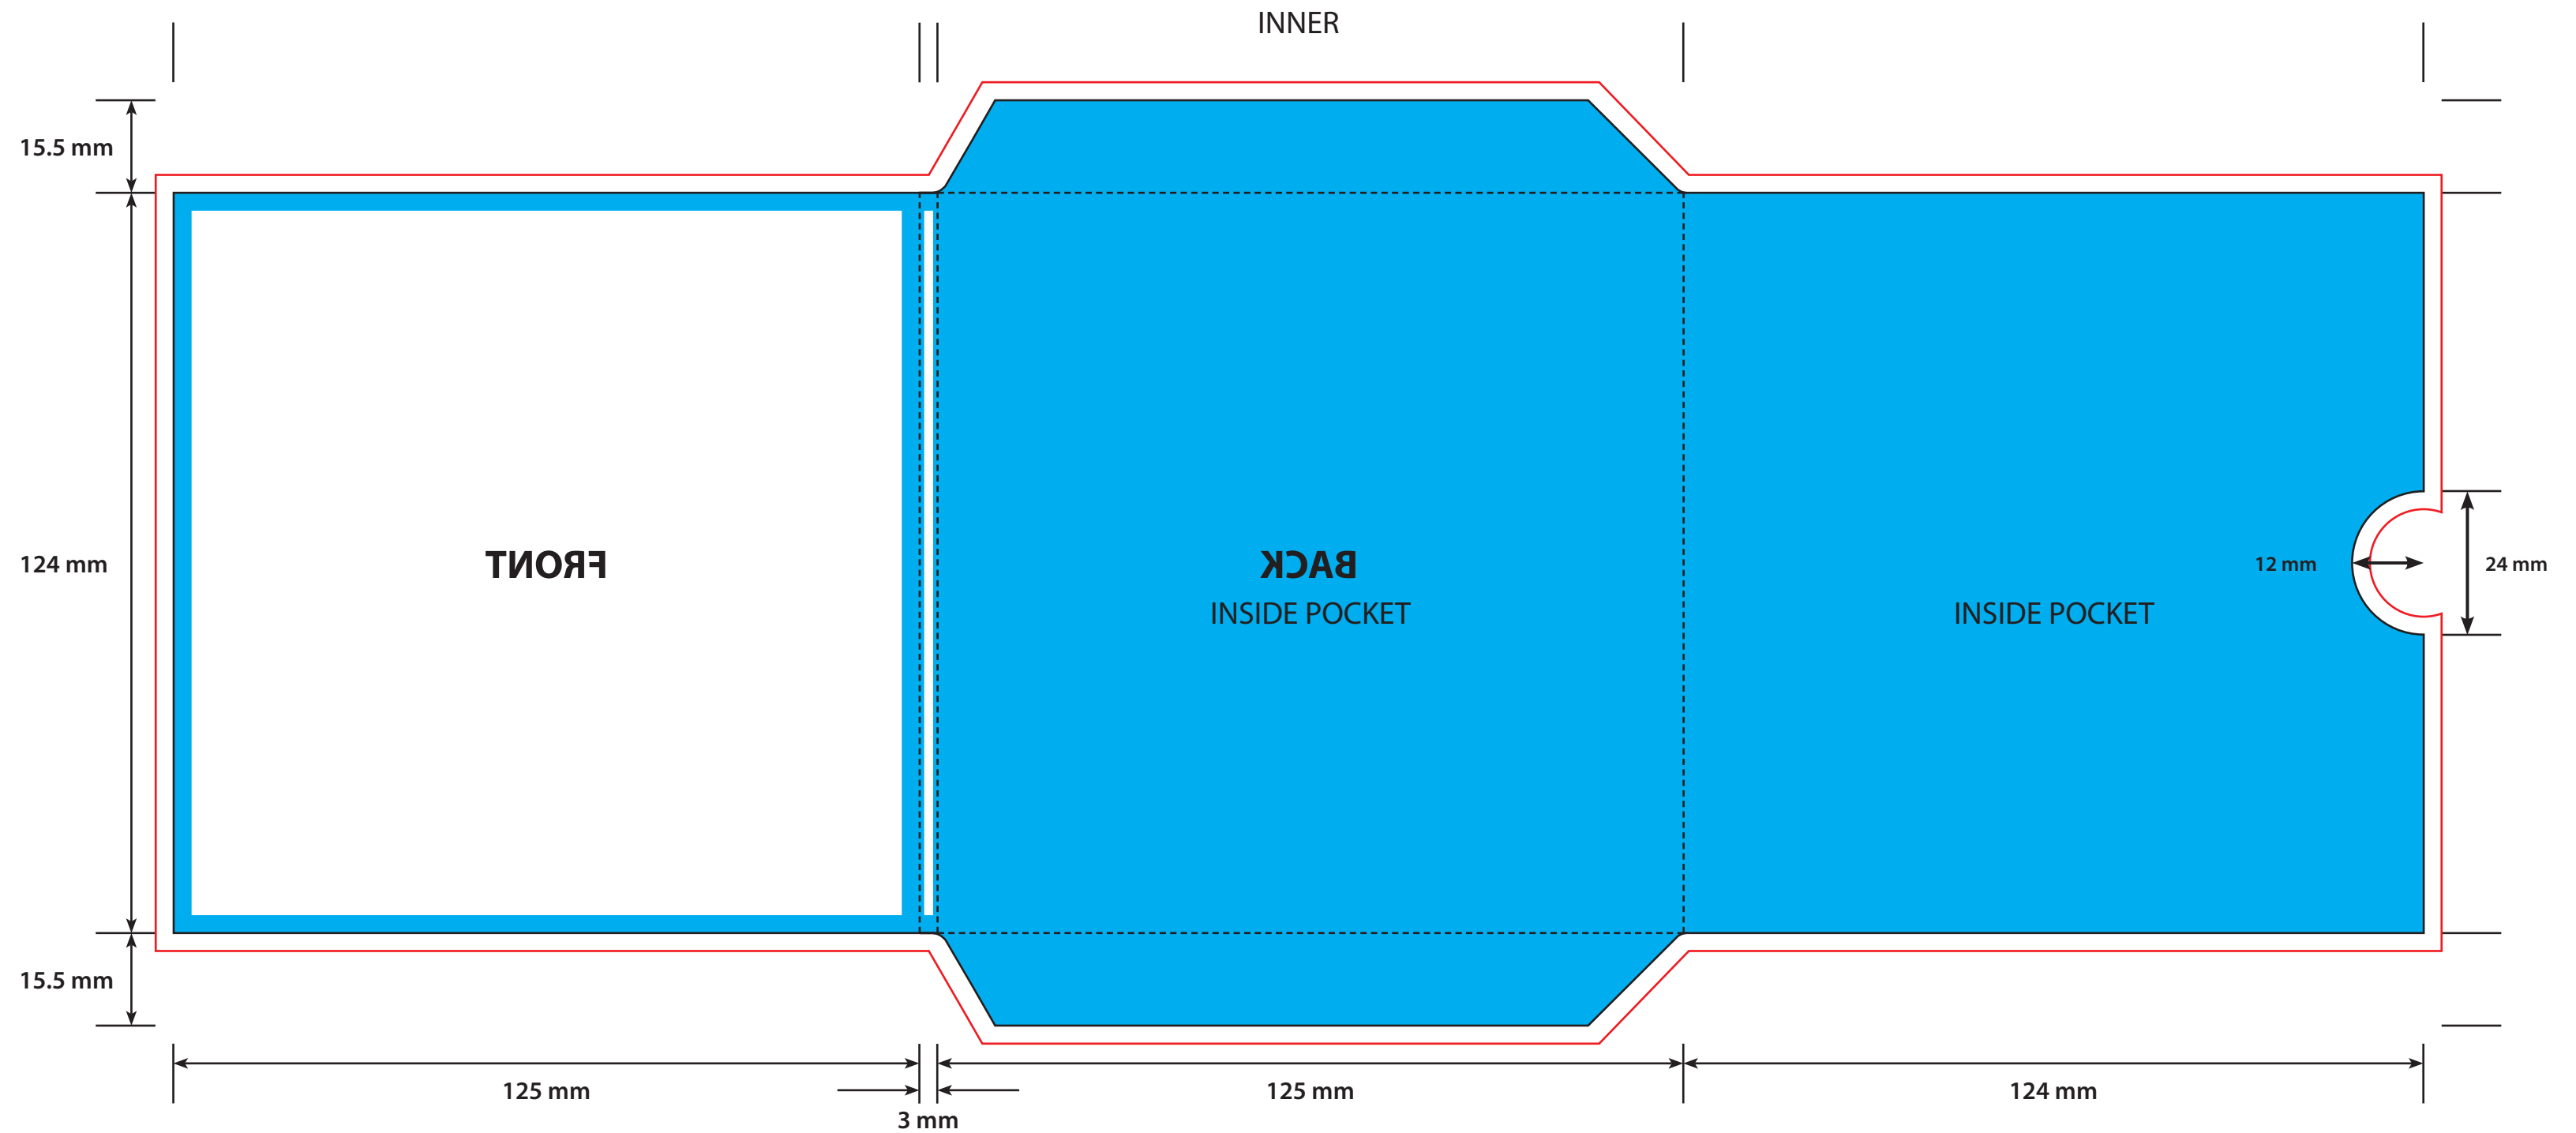

KEY

- Trim Line
- Fold Line
- 3mm Safety Area - Important text and logos should not be in this area.
- 3mm Required Bleed Area - Background should extend to this line.

Please click [here](#) for useful information on the best way to set up and supply your artwork.
 For any further questions please email our design team [here](#).

AVAILABLE CARD STOCKS *

- 215gsm White/White
- 270gsm White/White > Standard
- 280gsm White/Grey
- 300gsm White/Brown
- 350gsm White/White

Please ask your account manager if you would like to change the stock and/or finish, as prices may vary.

KEY

- Trim Line
- Fold Line
- 3mm Safety Area - Important text and logos should not be in this area.
- 3mm Required Bleed Area - Background should extend to this line.

AVAILABLE CARD STOCKS *

- 215gsm White/White
- 270gsm White/White > Standard
- 280gsm White/Grey
- 300gsm White/Brown
- 350gsm White/White