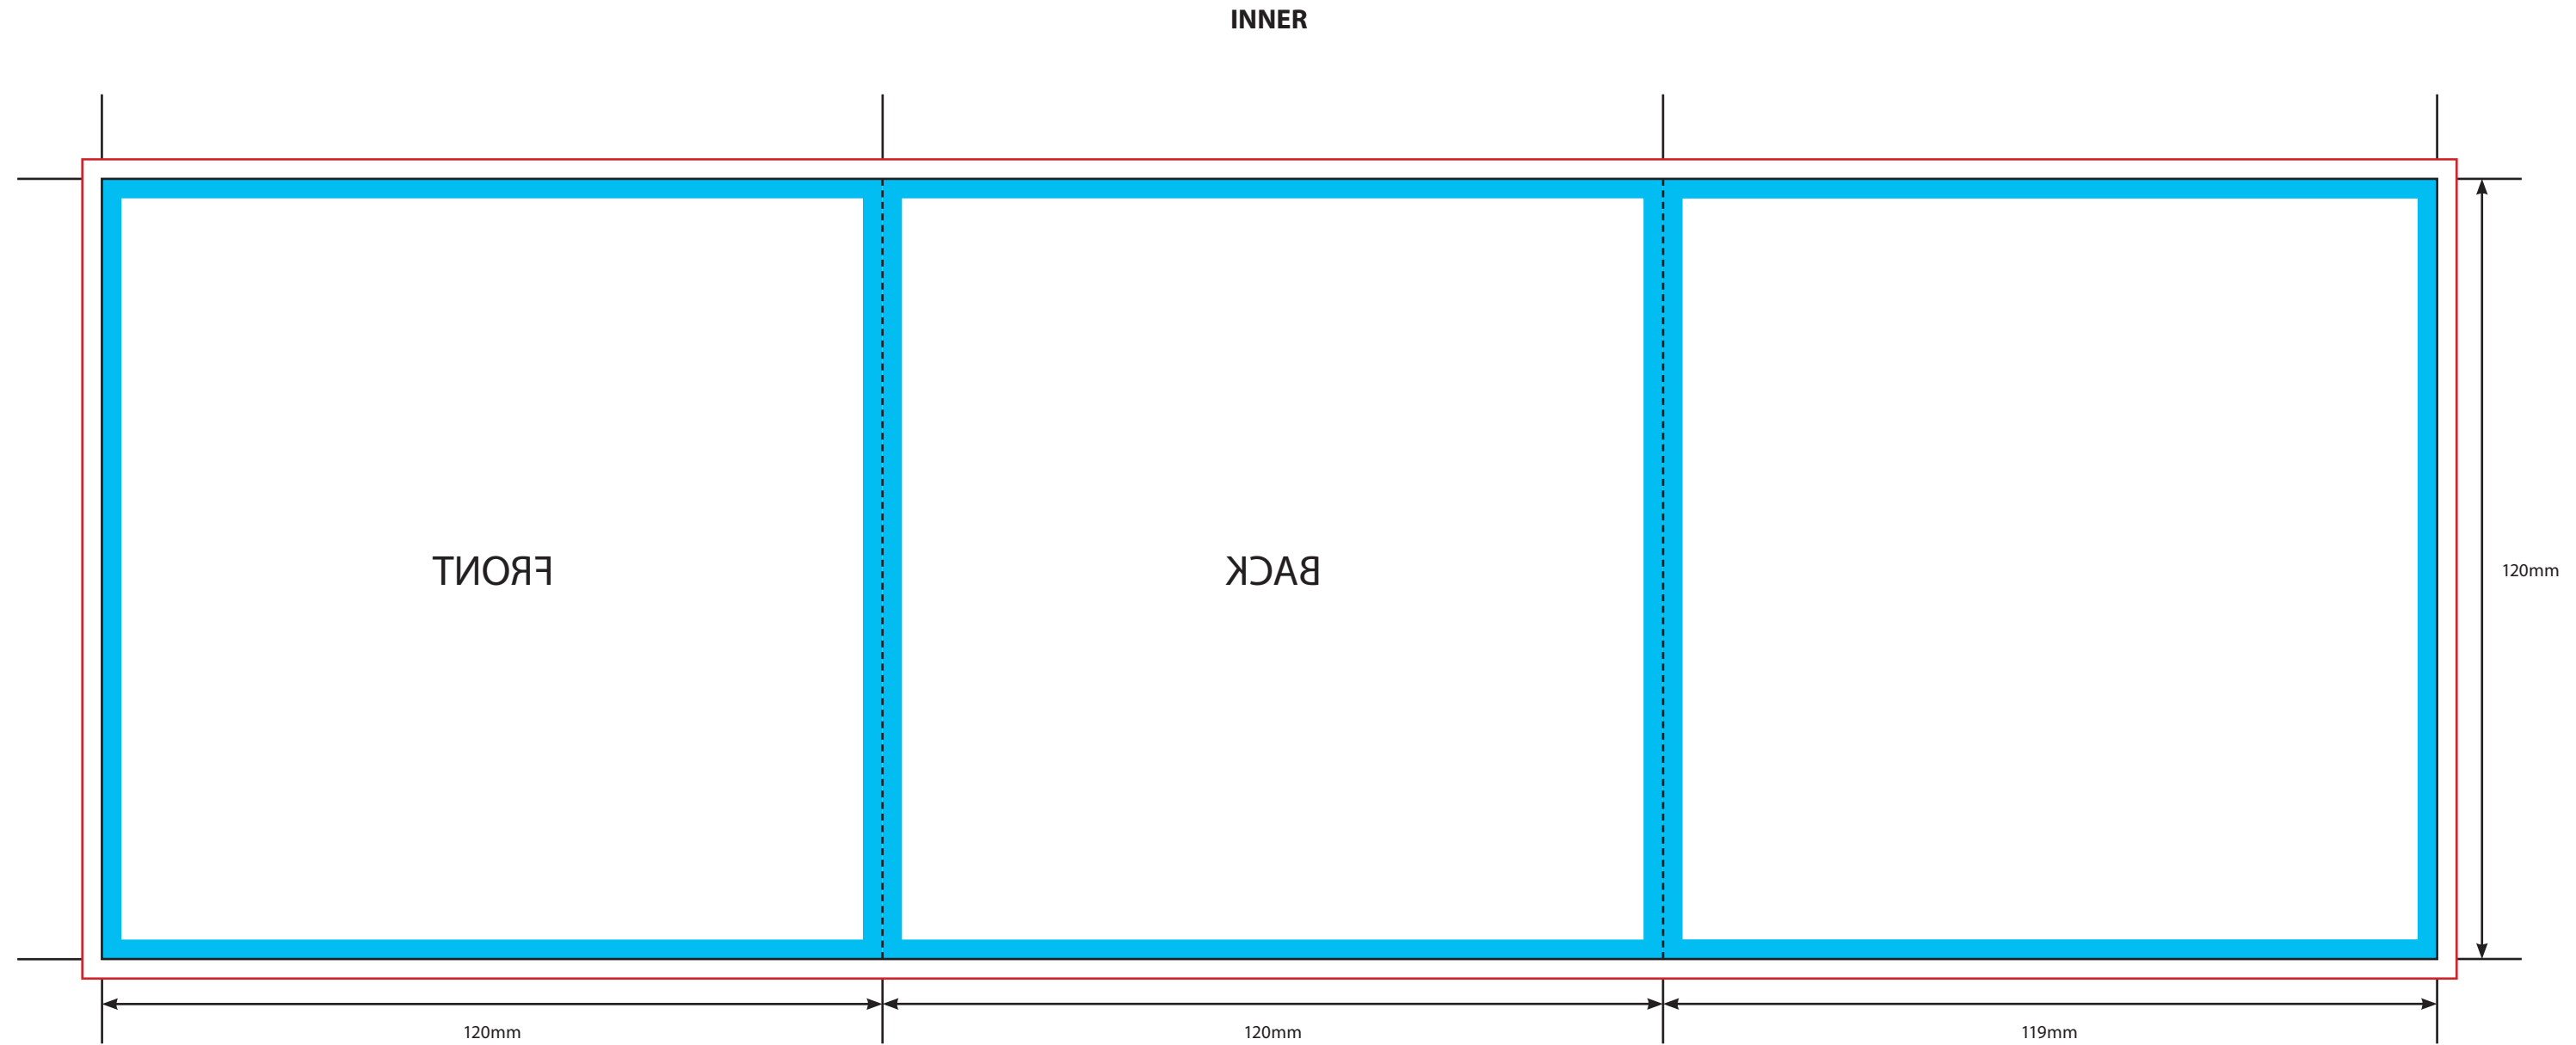

KEY

- Trim Line
- - - - - Fold Line
- 3mm Safety Area - Important text and logos should not be in this area.
- 3mm Required Bleed Area - Background should extend to this line.

AVAILABLE PAPER STOCKS *

- 150gsm Gloss Art Paper > Standard
- 140gsm Offset Uncoated Paper