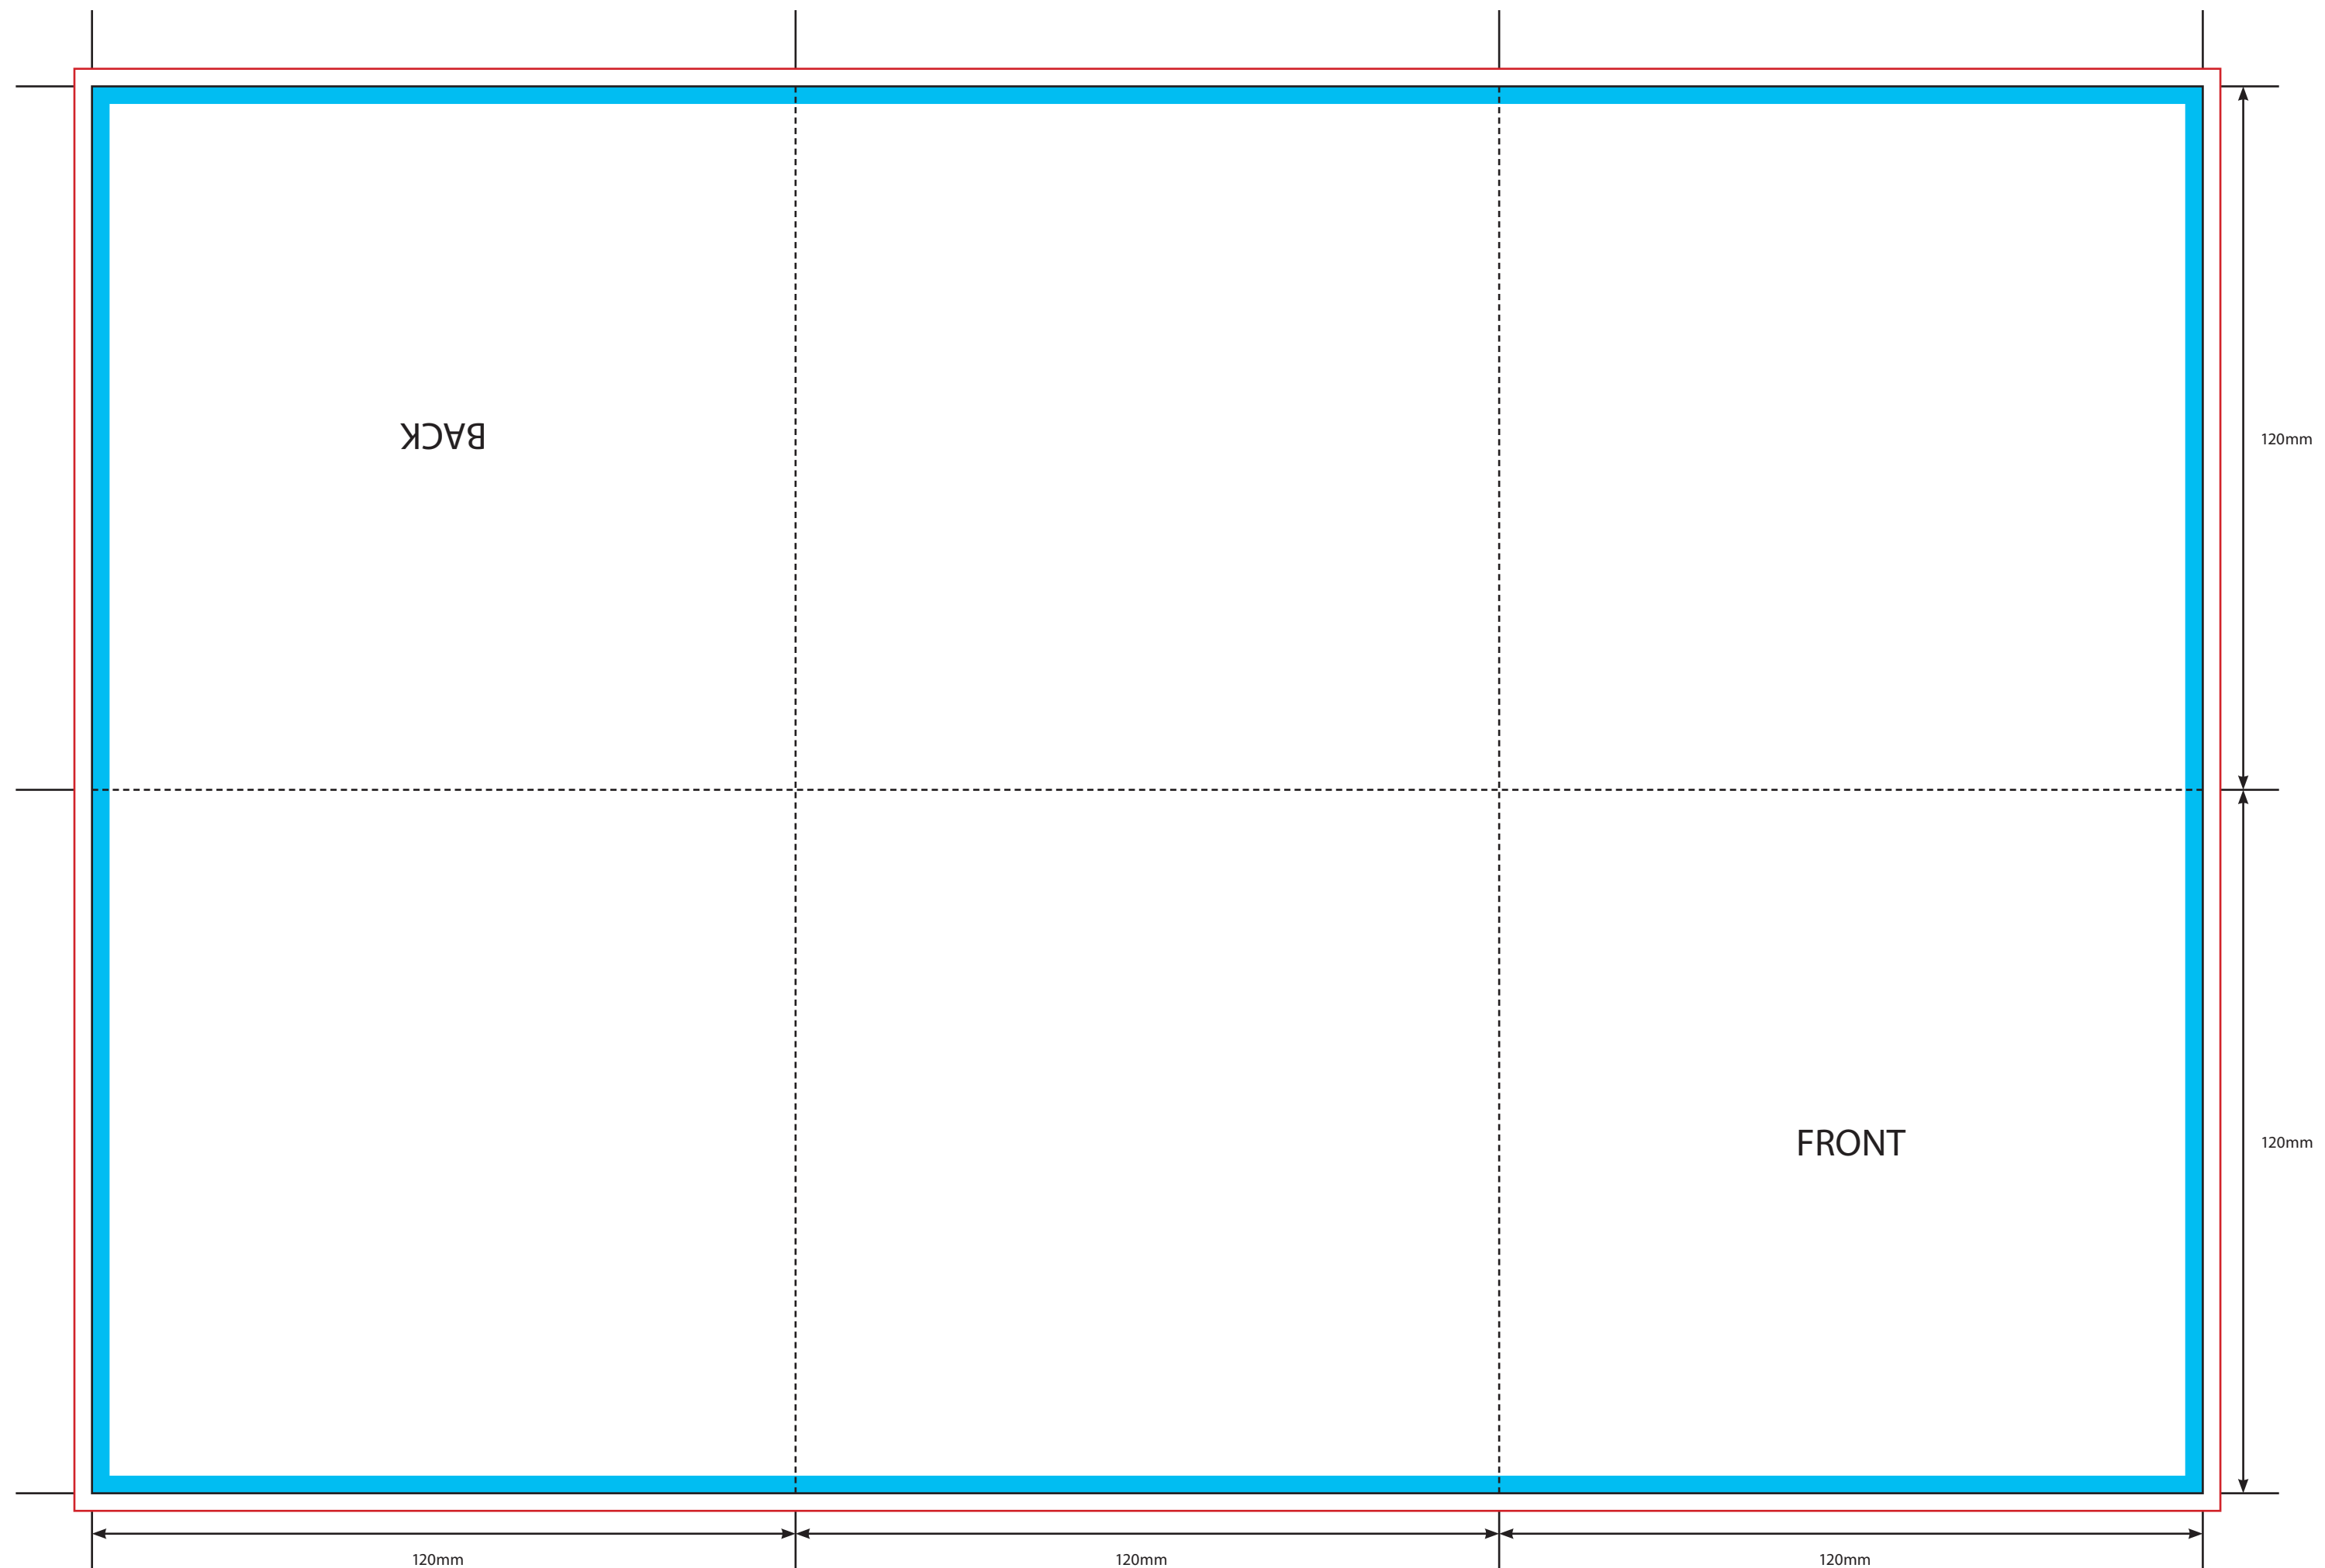

OUTER

**KEY**

-  Trim Line
-  Fold Line
-  3mm Safety Area - Important text and logos should not be in this area.
-  3mm Required Bleed Area - Background should extend to this line.

**AVAILABLE PAPER STOCKS \***

INNER

**KEY**

-  Trim Line
-  Fold Line
-  3mm Safety Area - Important text and logos should not be in this area.
-  3mm Required Bleed Area - Background should extend to this line.

**AVAILABLE PAPER STOCKS \***