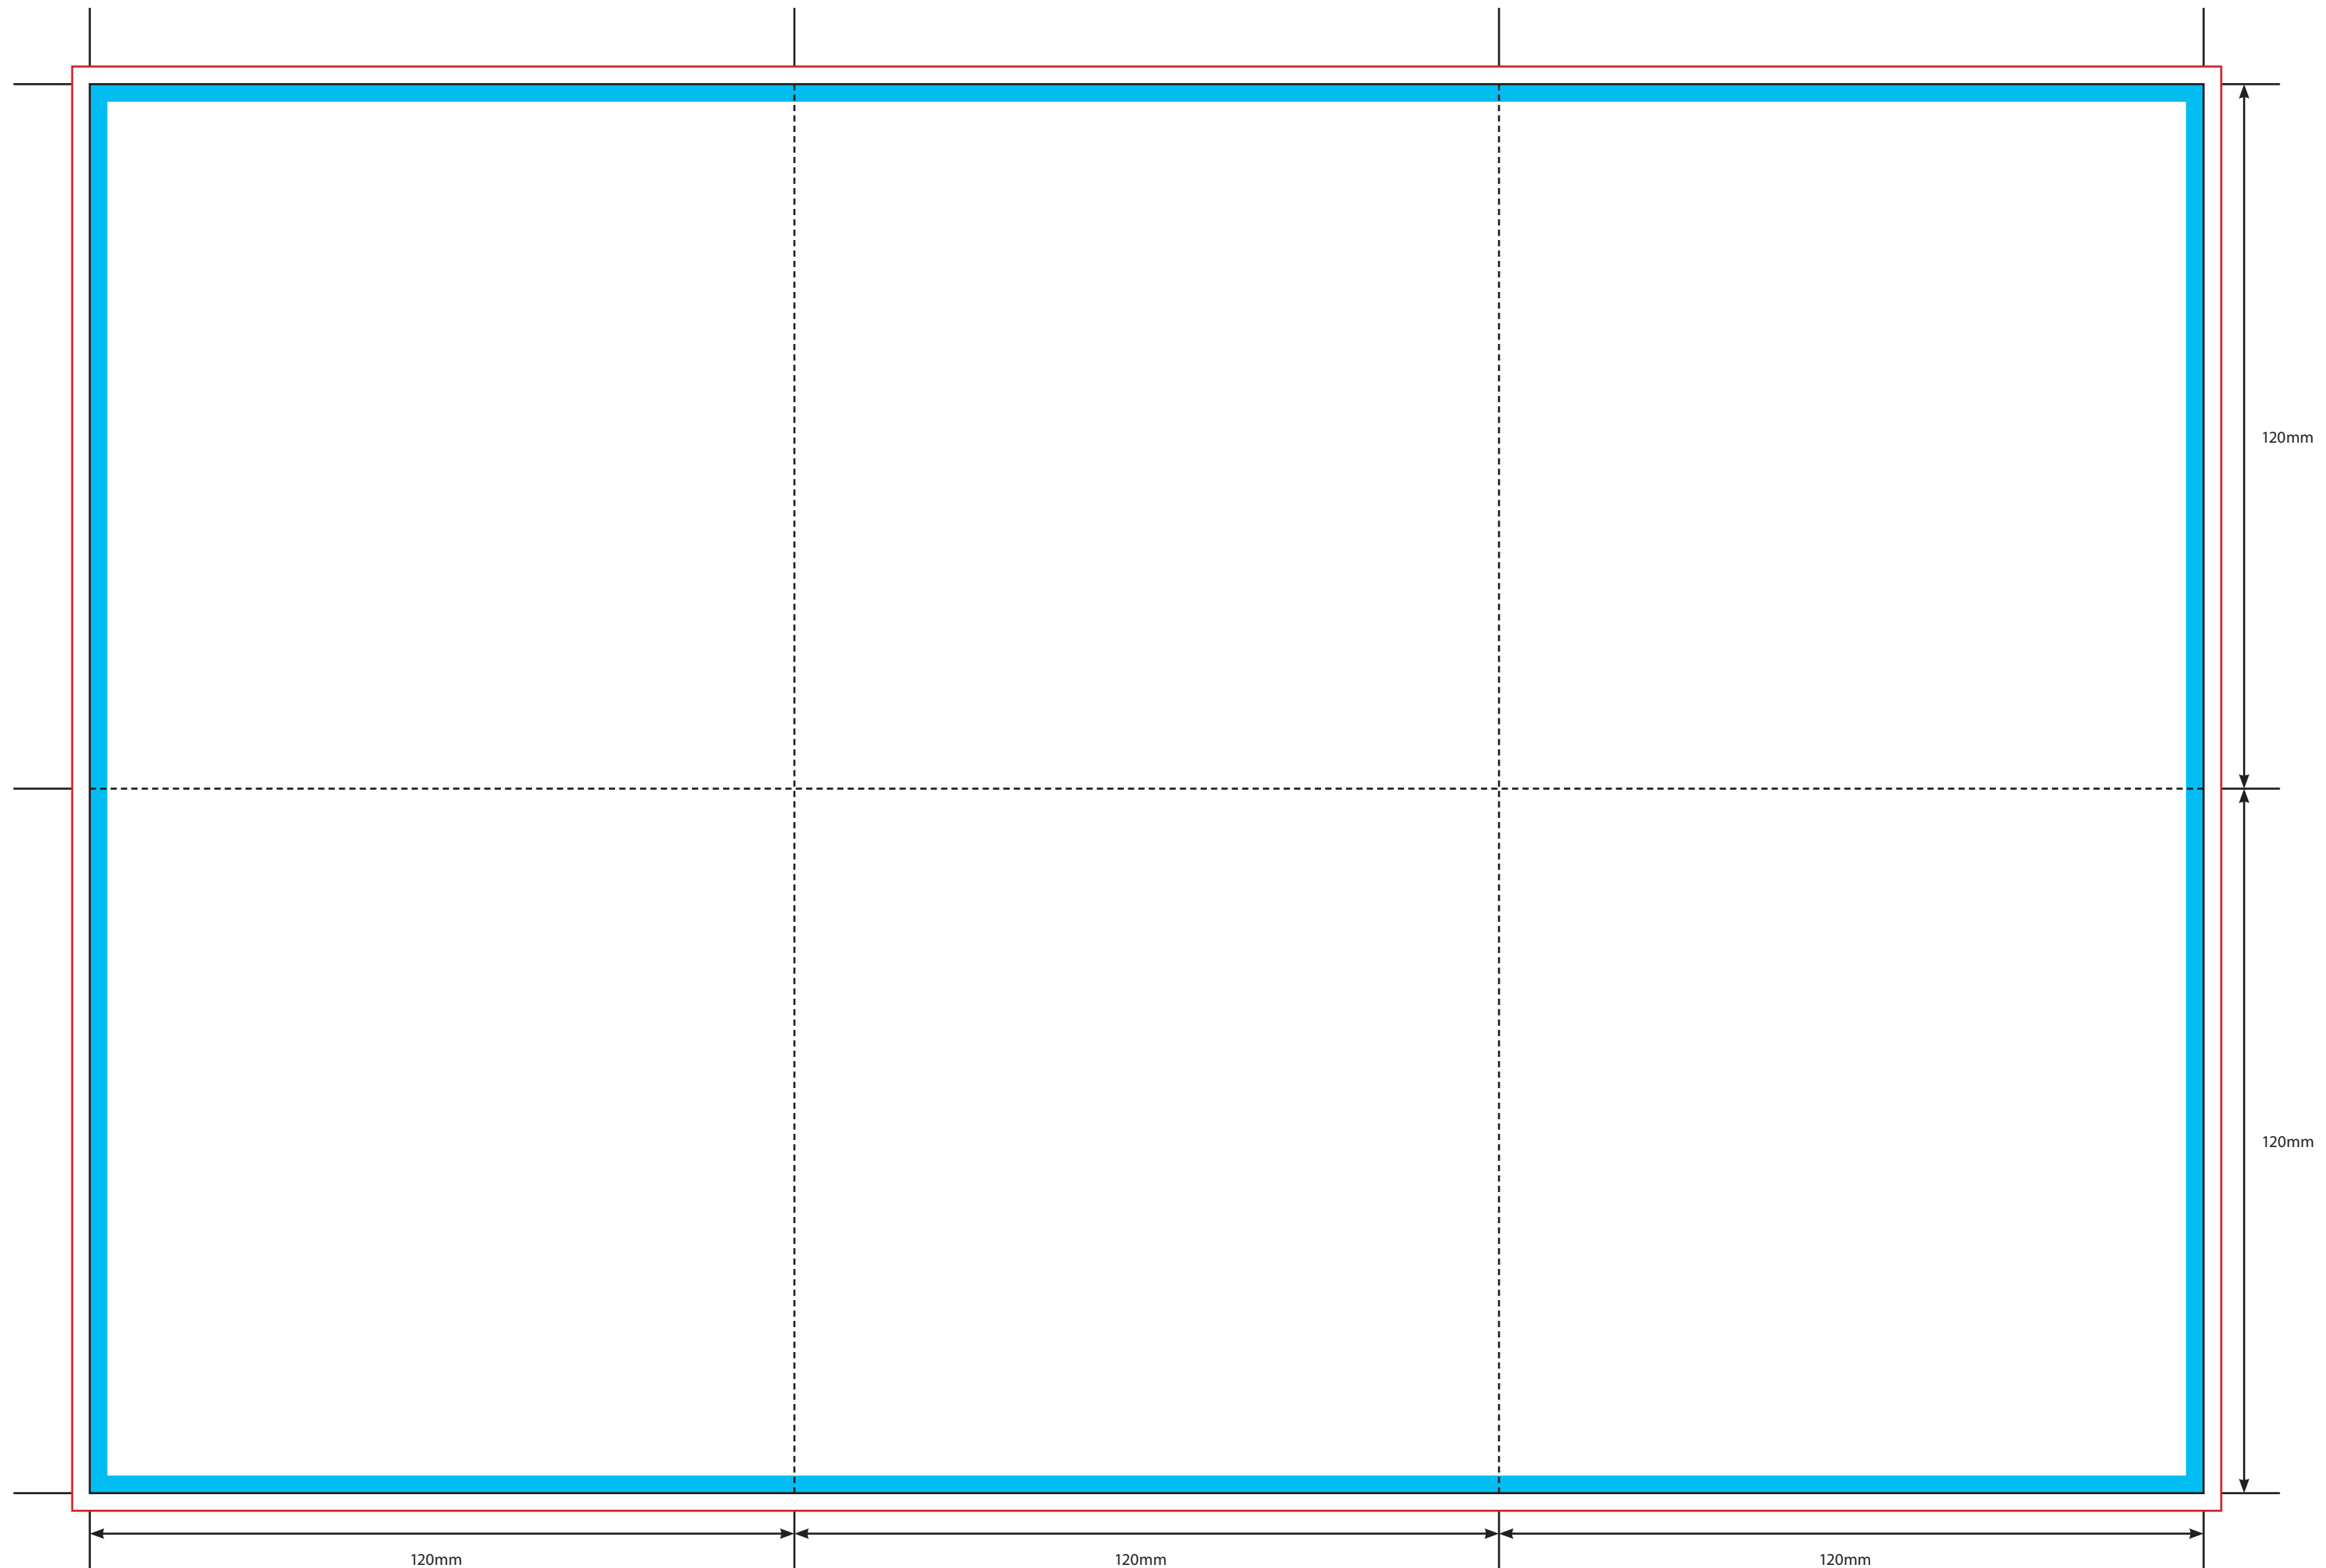

OUTER

**KEY**

-  Trim Line
-  Fold Line
-  3mm Safety Area - Important text and logos should not be in this area.
-  3mm Required Bleed Area - Background should extend to this line.

**AVAILABLE PAPER STOCKS \***

INNER

**KEY**

-  Trim Line
-  Fold Line
-  3mm Safety Area - Important text and logos should not be in this area.
-  3mm Required Bleed Area - Background should extend to this line.

**AVAILABLE PAPER STOCKS \***