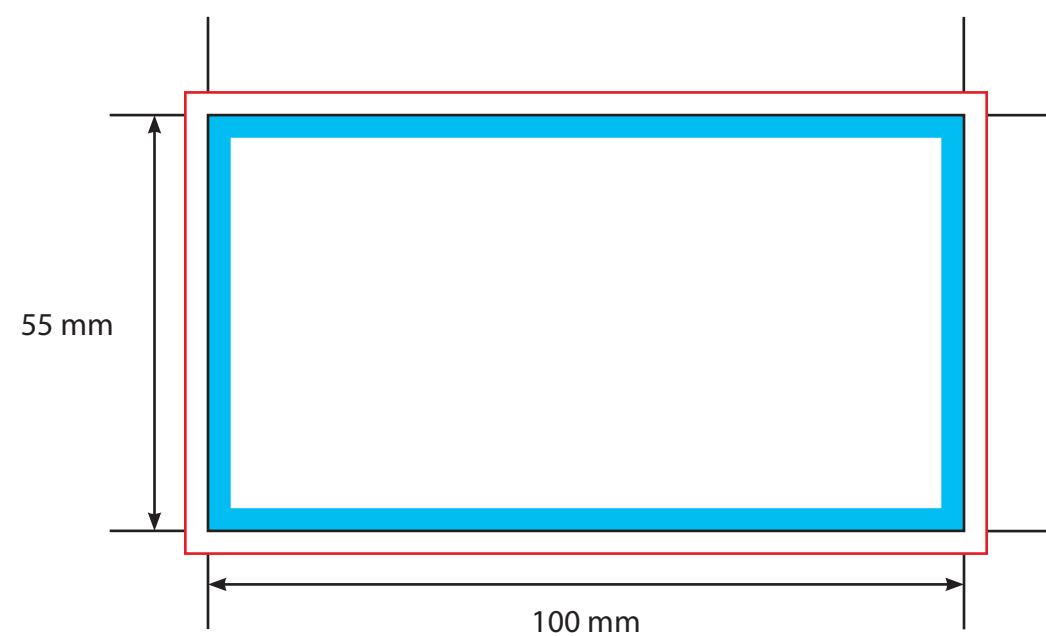

**TEMPLATE: Download Card - 55 mm x 100 mm**

 @dmsvinyl

 /dmsvinyl

 @dmsvinyl

**KEY**

-  Trim Line
-  Fold Line
-  3mm Safety Area - *Important text and logos should not be in this area.*
-  3mm Required Bleed Area - *Background should extend to this line.*