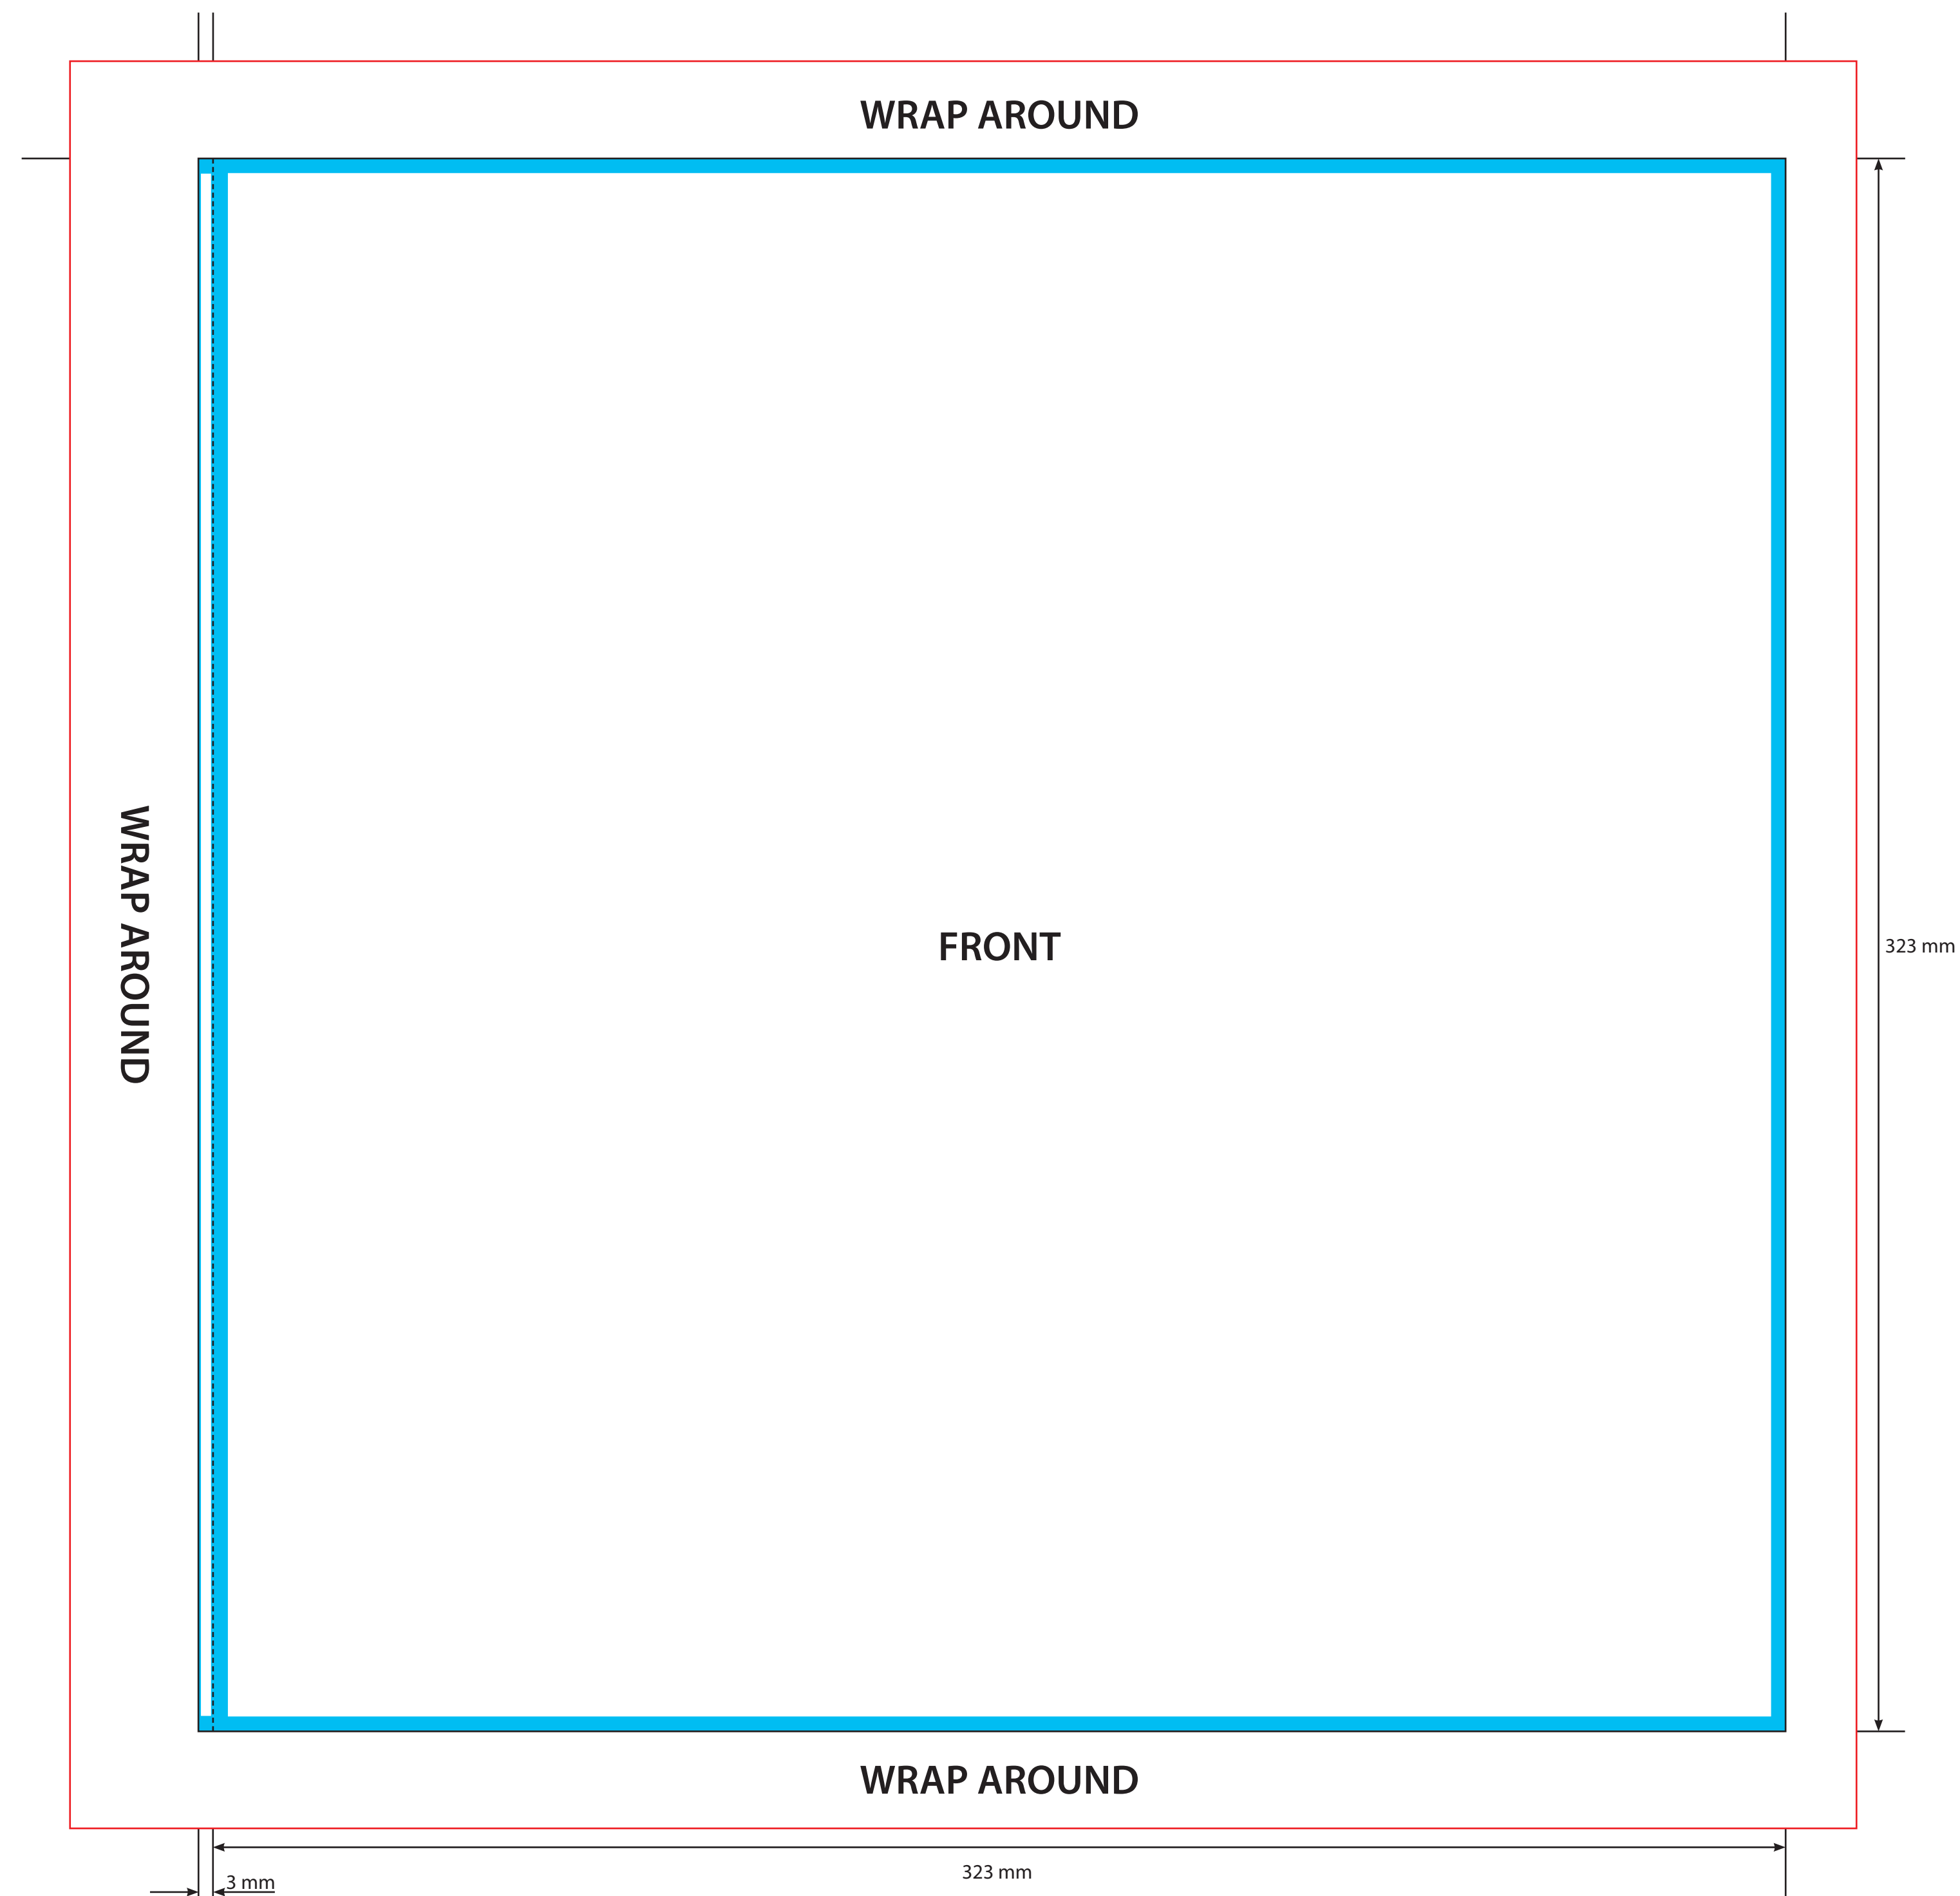

FRONT

- KEY**
- Trim Line
 - - - - - Fold Line
 - 3mm Safety Area - Important text and logos should not be in this area.
 - 3mm Required Bleed Area - Background should extend to this line.

CARD FINISHES AVAILABLE

BACK

KEY

- Trim Line
- Fold Line
- 3mm Safety Area - Important text and logos should not be in this area.
- 3mm Required Bleed Area - Background should extend to this line.

CARD FINISHES AVAILABLE

- Gloss Lamination
- Matt Lamination