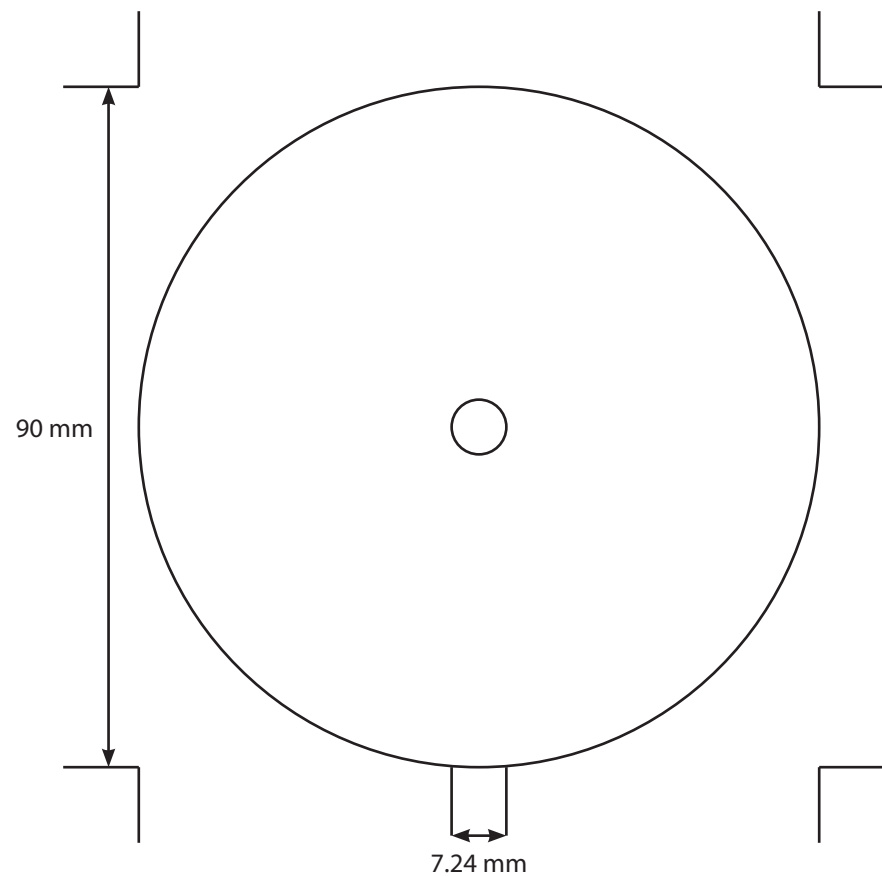

SIDE A

**FLEXI DISC SHAPE:**  
**FLEXI DISC COLOUR:**  
**FOIL COLOUR:**

**KEY**

- Trim Line
- - - Inner Vinyl Ridge (Not a cutting line)
- 3mm Safety Area - *Important text and logos should not be in this area.*
- 3mm Required Bleed Area - *Background should extend to this line.*