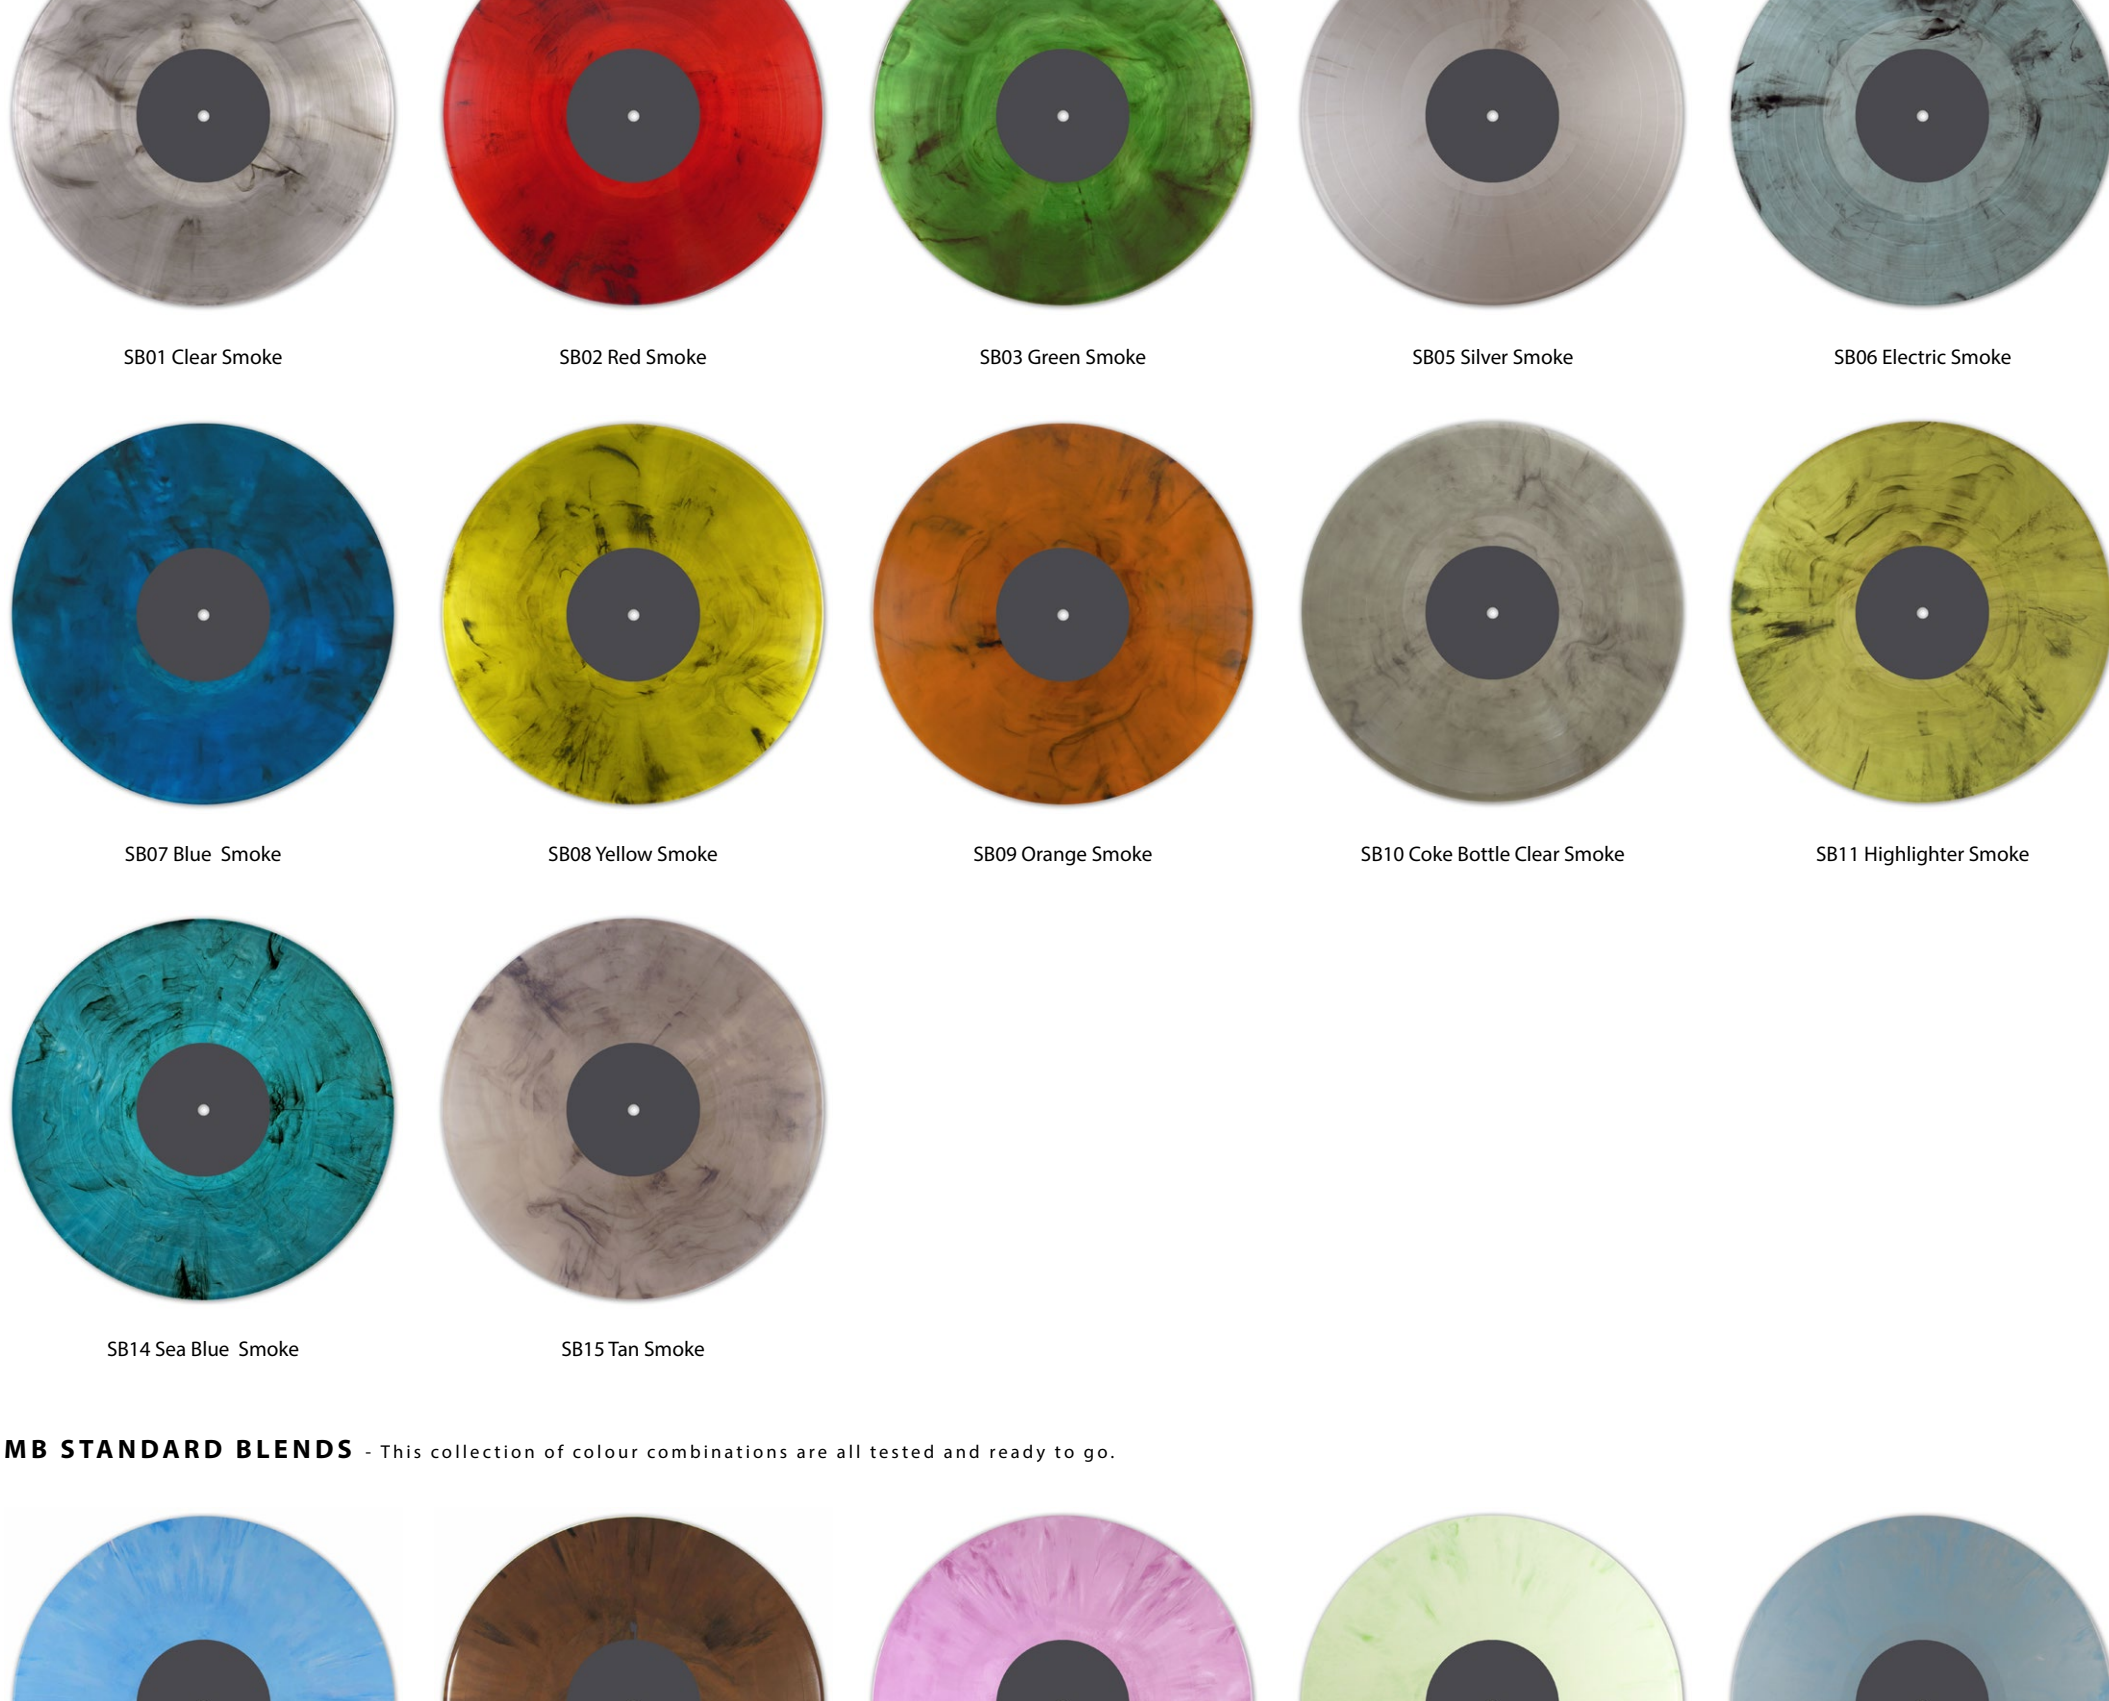

These Special Colour Blends are a range of set colour combinations with a huge variety of options. If you don't see what you are looking for, get in touch with your account manager or [click here](#) to contact us and see if the combination you would like is possible. Some colour combinations are subject to colour testing - this will be confirmed by your account manager.

SB SMOKE BLENDS

MB STANDARD BLENDS - This collection of colour combinations are all tested and ready to go.

MD DELUXE BLENDS

HB METALLIC BLENDS

CB CREAM BLENDS