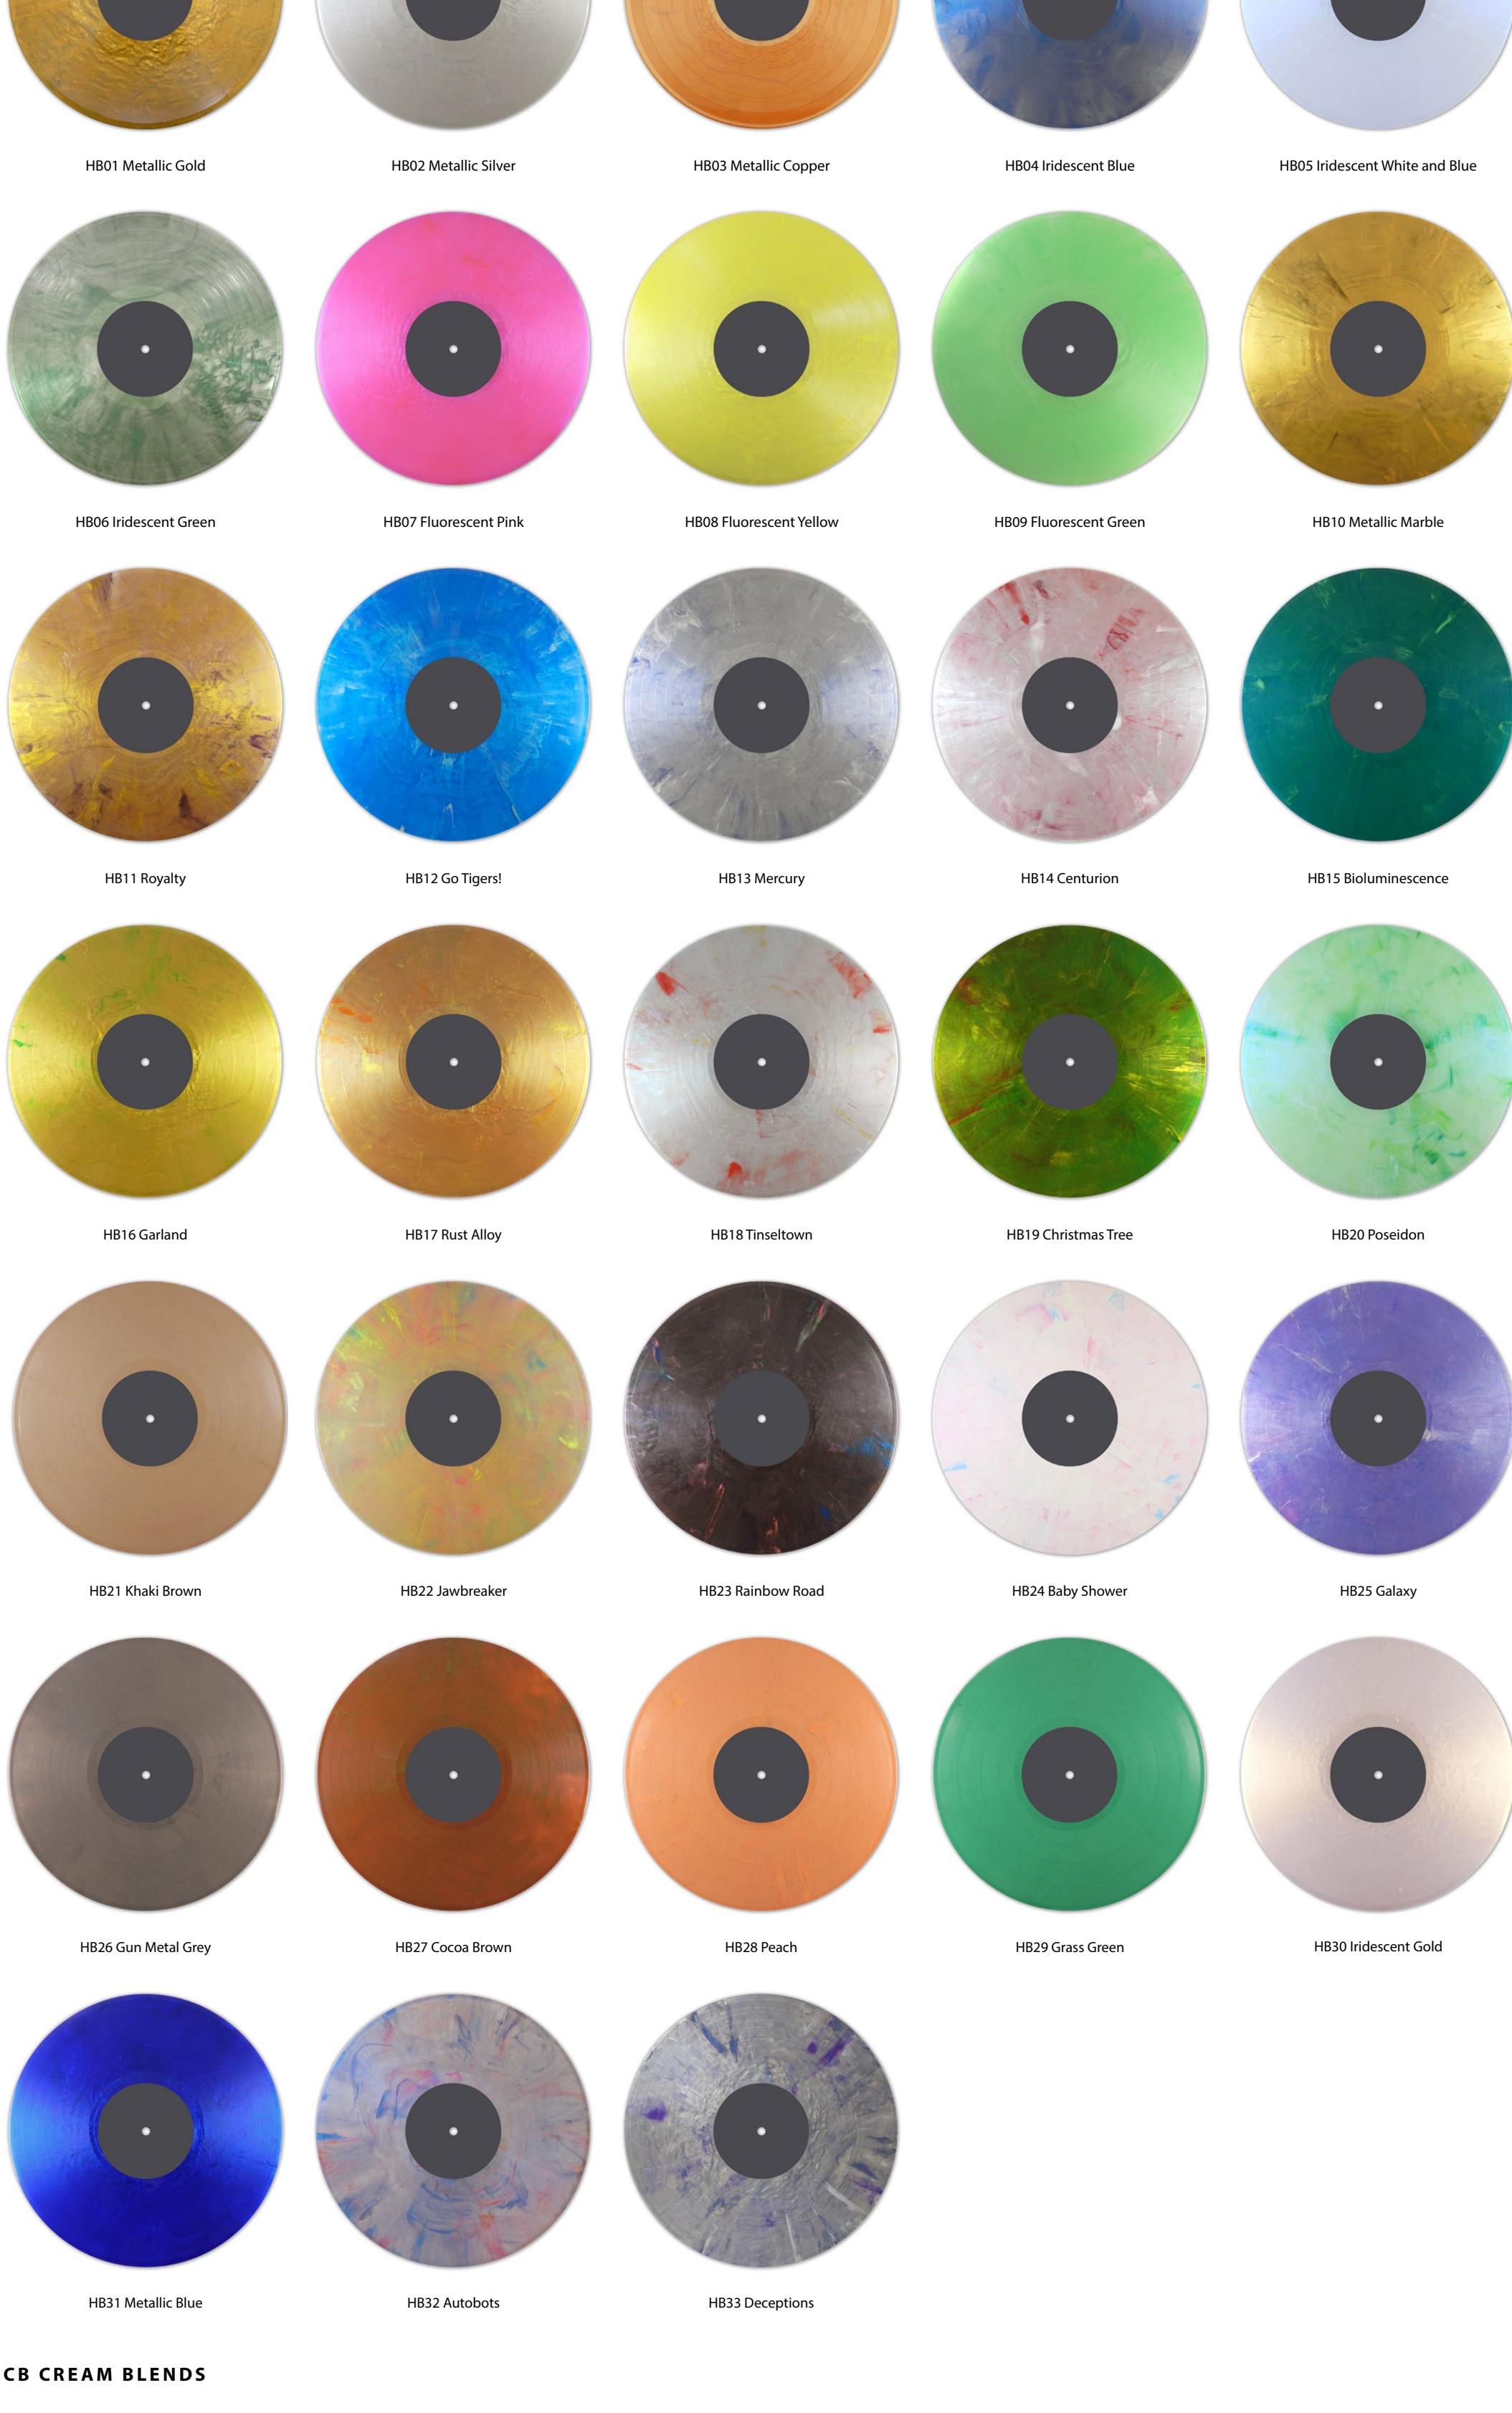

These Special Colour Blends are a range of set colour combinations with a huge variety of options. If you don't see what you are looking for, get in touch with your account manager or [click here](#) to contact us and see if the combination you would like is possible. Some colour combinations are subject to colour testing - this will be confirmed by your account manager.

SB SMOKE BLENDS

MB STANDARD BLENDS - This collection of colour combinations are all tested and ready to go.

MD DELUXE BLENDS

HB METALLIC BLENDS

CB CREAM BLENDS